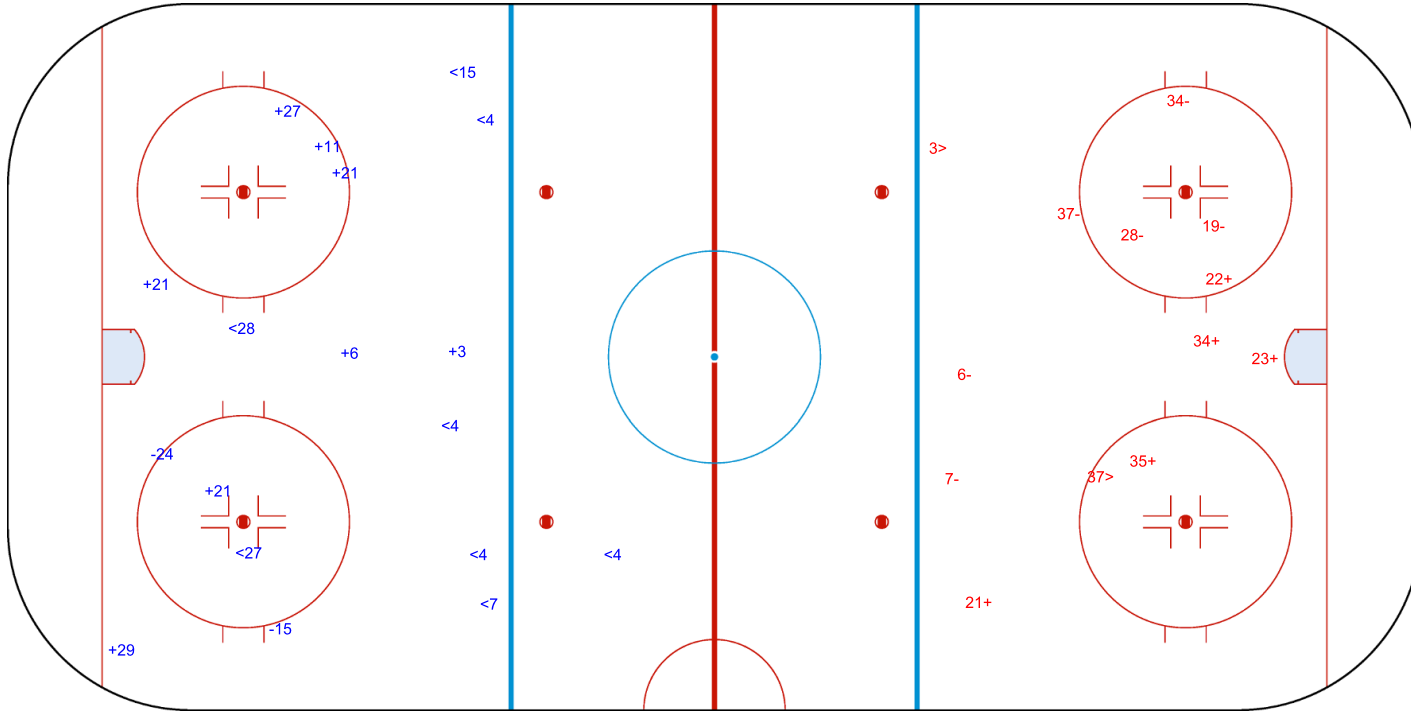

Shots by SWE

Goals (o): 0   SSG (+): 8
SSP (-): 8   SPG (-): 2

GK 31 of FIN

FIN → 3rd Period ← SWE

Shots by FIN

Goals (o): 0   SSG (+): 5
SSP (>): 2   SPG (-): 6

GK 1 of SWE

Legend:		
GK	Goalkeeper	
SPG	Shots past goal	
SSG	Shots saved by goalkeeper	
SSP	Shots saved by player