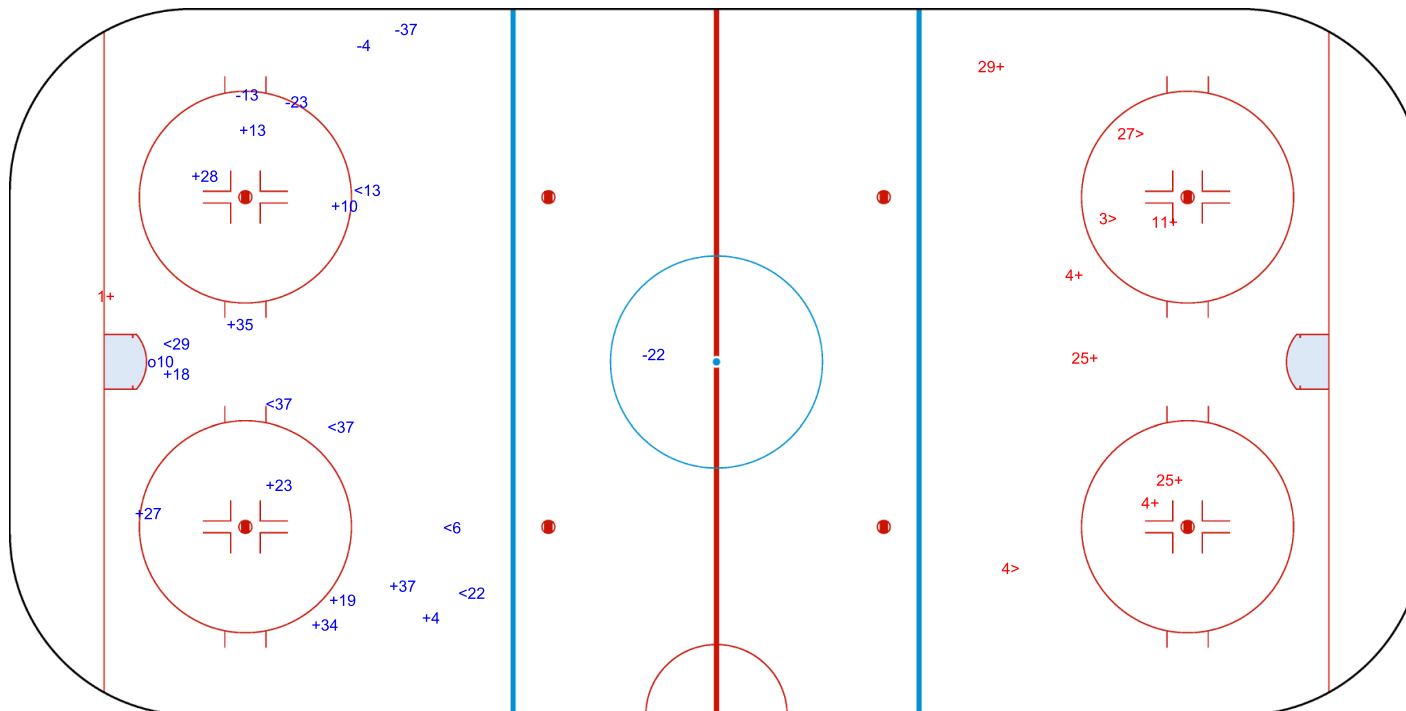

SHOT CHART
SWE - FIN

Shots by SWE
Goals (o): 0
SSG (+): 8
SSP (<): 2
SPG (-): 5

GK 31 of FIN

1st Period

Shots by FIN
Goals (o): 0
SSG (+): 11
SSP (>): 4
SPG (-): 4

GK 1 of SWE

Shots by FIN
Goals (o): 1
SSP (<): 6
SSG (+): 11
SPG (-): 5

GK 1 of SWE

SWE → 2nd Period ← FIN

Shots by SWE
Goals (o): 0
SSP (>): 3
SSG (+): 7
SPG (-): 0

GK 31 of FIN

Shots by SWE

Goals (o): 0 SSG (+): 8
SSP (-): 8 SPG (-): 2

GK 31 of FIN

FIN → 3rd Period ← SWE