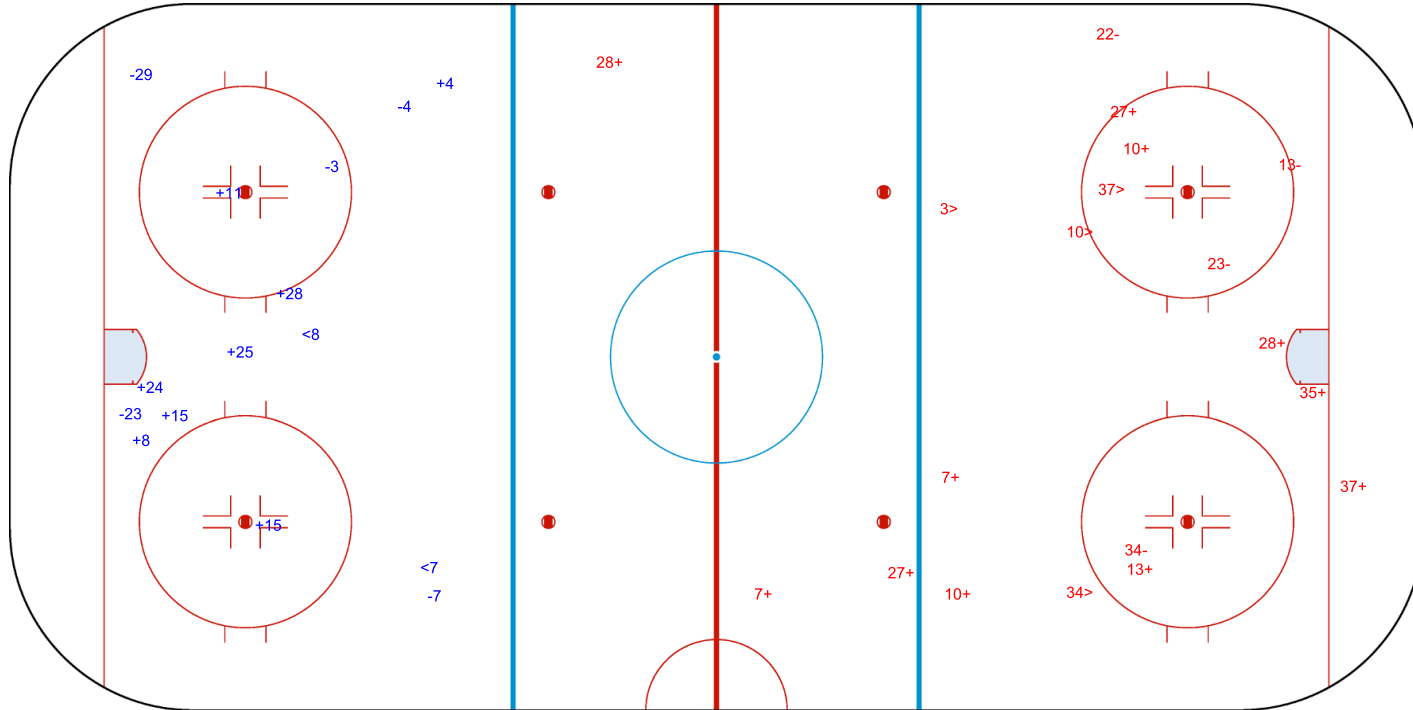

SHOT CHART
SWE - FIN

Shots by SWE
Goals (o): 0
SSG (+): 8
SSP (<): 2
SPG (-): 5

GK 31 of FIN

1st Period

Shots by FIN
Goals (o): 0
SSG (+): 11
SSP (>): 4
SPG (-): 4

GK 1 of SWE

Shots by FIN
Goals (o): 1
SSP (<): 6
SSG (+): 11
SPG (-): 5

GK 1 of SWE

SWE → 2nd Period ← FIN

Shots by SWE
Goals (o): 0
SSP (>): 3
SSG (+): 7
SPG (-): 0

GK 31 of FIN

Shots by SWE

Goals (o): 0 SSG (+): 8
SSP (-): 8 SPG (-): 2

GK 31 of FIN

FIN → 3rd Period ← SWE