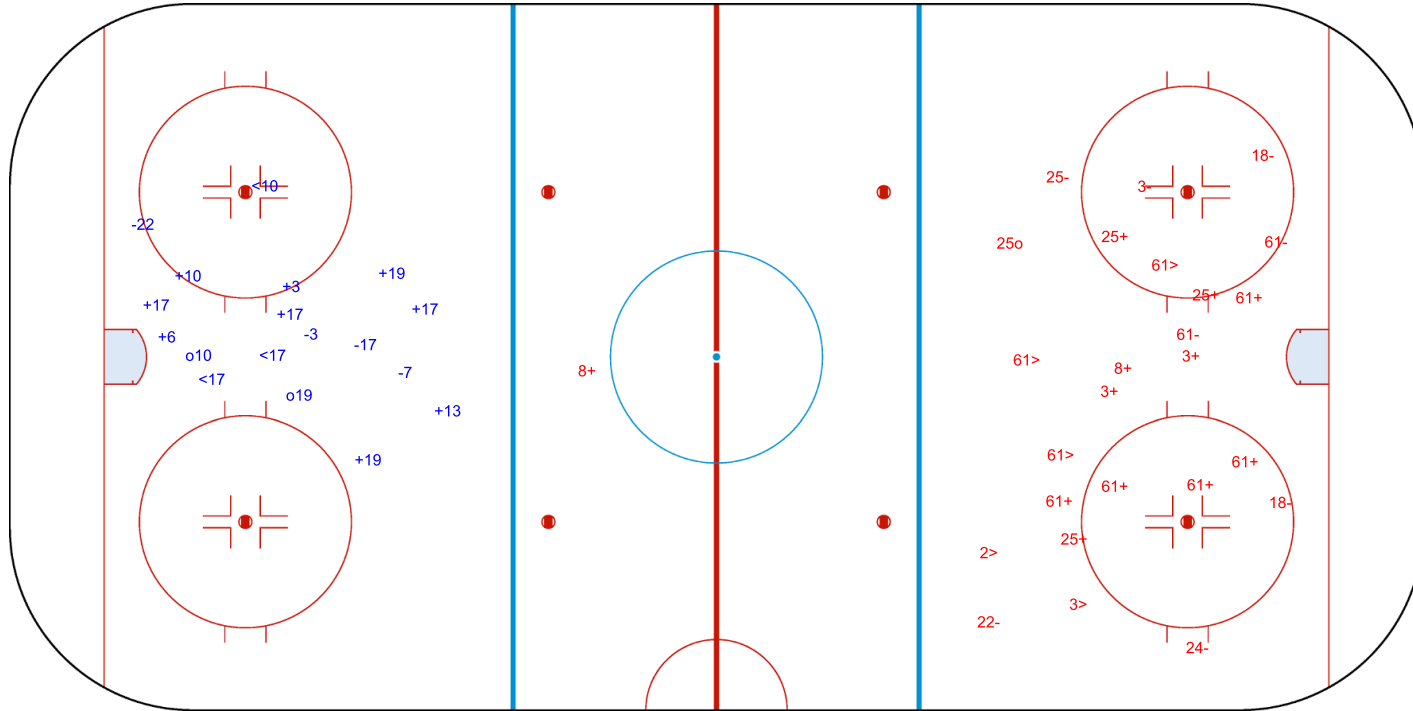

SHOT CHART

BIH - PHI

1st Period

Shots by PHI  
Goals (o): 0  
SSP (<): 3  
SSG (+): 10  
SPG (-): 3

Shots by BIH  
Goals (o): 2  
SSP (>): 9  
SSG (+): 11  
SPG (-): 7

GK 20 of BIH

GK 29 of PHI

Shots by BIH  
Goals (o): 2  
SSP (<): 3  
SSG (+): 9  
SPG (-): 4

GK 29 of PHI

PHI → 2nd Period ← BIH

Shots by PHI  
Goals (o): 1  
SSP (>): 5  
SSG (+): 12  
SPG (-): 8

GK 20 of BIH

Shots by PHI  
Goals (o): 2  
SSP (<): 6  
SSG (+): 15  
SPG (-): 8

GK 20 of BIH

BIH → 3rd Period ← PHI