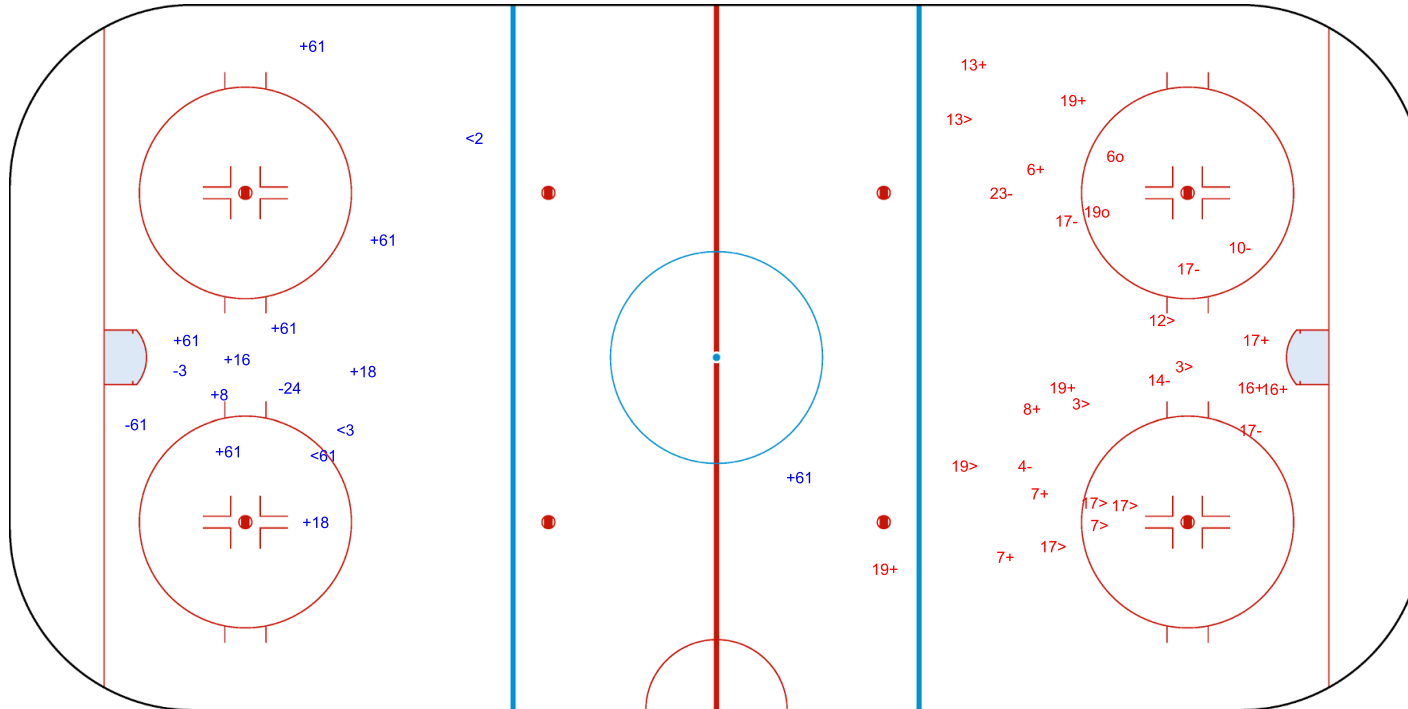

SHOT CHART

BIH - PHI

1st Period

Shots by PHI  
Goals (o): 0  
SSP (<): 3  
SSG (+): 10  
SPG (-): 3

Shots by BIH  
Goals (o): 2  
SSP (>): 9  
SSG (+): 11  
SPG (-): 7

GK 20 of BIH

GK 29 of PHI

Shots by BIH  
Goals (o): 2  
SSP (<): 3  
SSG (+): 9  
SPG (-): 4

GK 29 of PHI

PHI → 2nd Period ← BIH

Shots by PHI  
Goals (o): 1  
SSP (>): 5  
SSG (+): 12  
SPG (-): 8

GK 20 of BIH

Shots by PHI  
Goals (o): 2  
SSP (<): 6  
SSG (+): 15  
SPG (-): 8

GK 20 of BIH

BIH → 3rd Period ← PHI