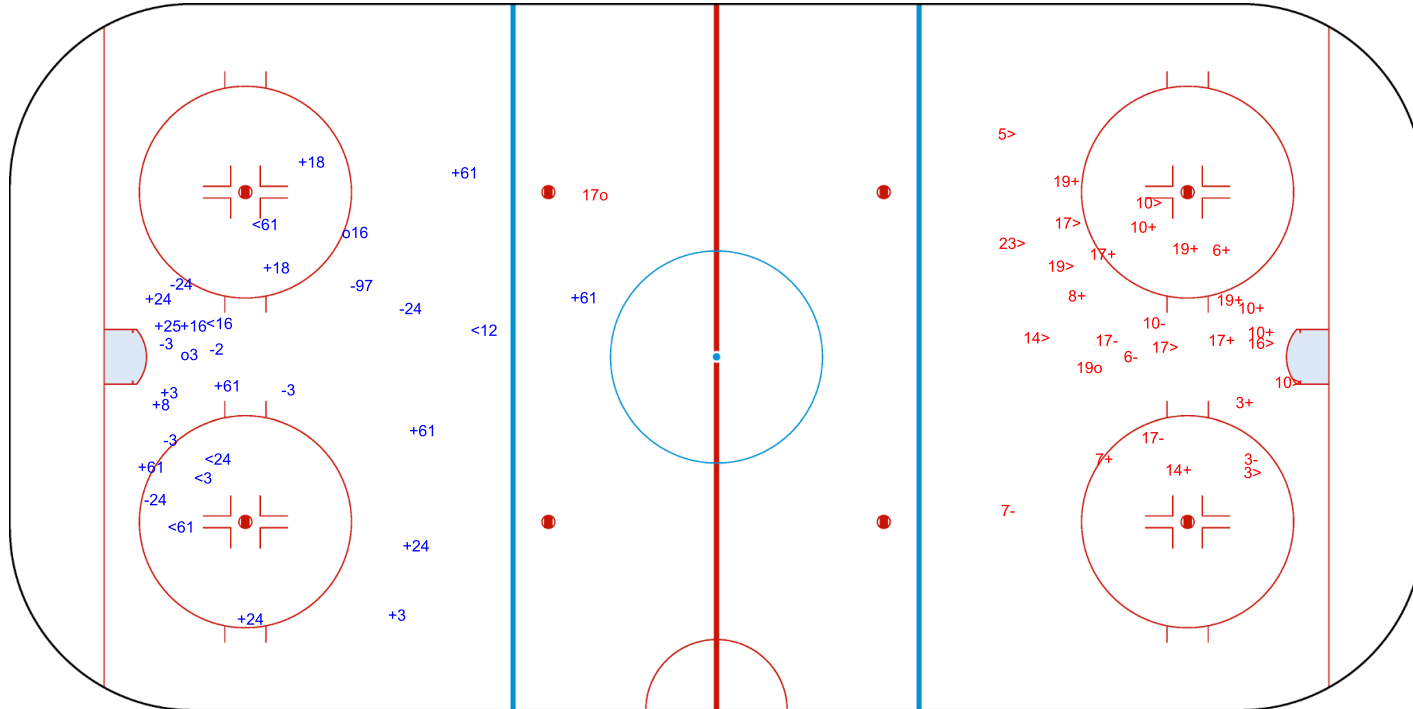

SHOT CHART

BIH - PHI

1st Period

Shots by PHI  
Goals (o): 0  
SSP (<): 3  
SSG (+): 10  
SPG (-): 3

Shots by BIH  
Goals (o): 2  
SSP (>): 9  
SSG (+): 11  
SPG (-): 7

GK 20 of BIH

GK 29 of PHI

Shots by BIH  
Goals (o): 2  
SSP (<): 3  
SSG (+): 9  
SPG (-): 4

GK 29 of PHI

PHI → 2nd Period ← BIH

Shots by PHI  
Goals (o): 1  
SSP (>): 5  
SSG (+): 12  
SPG (-): 8

GK 20 of BIH

Shots by PHI  
Goals (o): 2  
SSP (<): 6  
SSG (+): 15  
SPG (-): 8

GK 20 of BIH

BIH → 3rd Period ← PHI