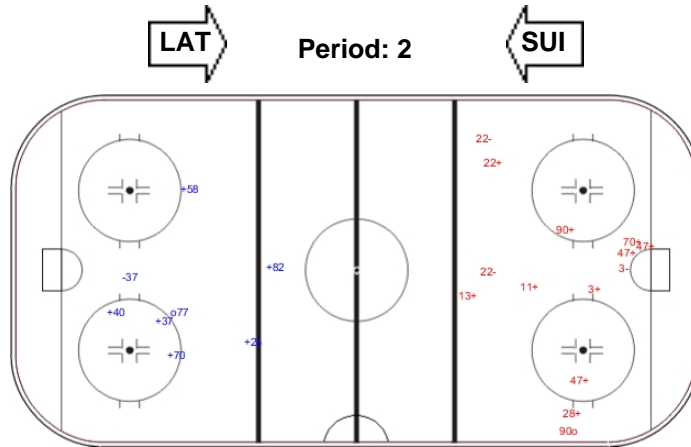

SHOT CHART

LAT - SUI

Shots by LAT

Goals (o): 0   SSG (+): 5
SSP (-): 0   SPG (-): 2

GK 20 of SUI

Shots by SUI

Goals (o): 1   SSG (+): 6
SSP (-): 0   SPG (-): 1

GK 50 of LAT

Shots by LAT

Goals (o): 1   SSG (+): 11
SSP (-): 0   SPG (-): 3

GK 20 of SUI

Shots by SUI

Goals (o): 2   SSG (+): 10
SSP (-): 0   SPG (-): 6

GK 50 of LAT

Shots by LAT

Goals (o): 1   SSG (+): 10
SSP (-): 0   SPG (-): 3

GK 20 of SUI

Shots by SUI

Goals (o): 0   SSG (+): 7
SSP (-): 0   SPG (-): 7

GK 50 of LAT

LEGEND

GK Goalkeeper   **SPG** Shots past goal   **SSG** Shots saved by goalkeeper   **SSP** Shots saved by player