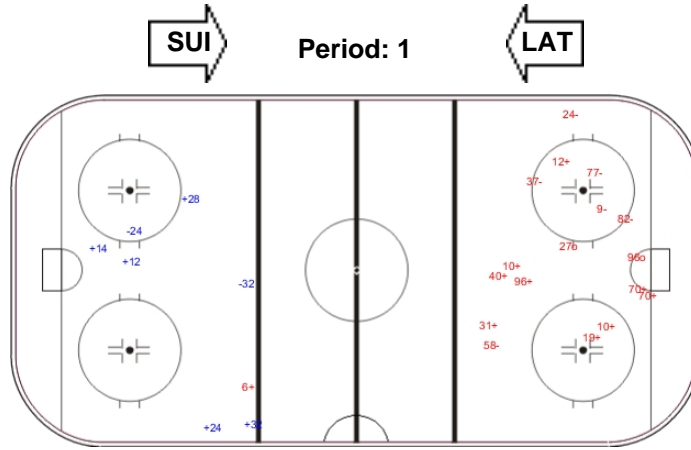

SHOT CHART

LAT - SUI

Shots by LAT

Goals (o): 0   SSG (+): 5
SSP (-): 0   SPG (-): 2

GK 20 of SUI

Shots by SUI

Goals (o): 1   SSG (+): 6
SSP (-): 0   SPG (-): 1

GK 50 of LAT

Shots by LAT

Goals (o): 1   SSG (+): 11
SSP (-): 0   SPG (-): 3

GK 20 of SUI

Shots by SUI

Goals (o): 2   SSG (+): 10
SSP (-): 0   SPG (-): 6

GK 50 of LAT

Shots by LAT

Goals (o): 1   SSG (+): 10
SSP (-): 0   SPG (-): 3

GK 20 of SUI

Shots by SUI

Goals (o): 0   SSG (+): 7
SSP (-): 0   SPG (-): 7

GK 50 of LAT

LEGEND

GK Goalkeeper   **SPG** Shots past goal   **SSG** Shots saved by goalkeeper   **SSP** Shots saved by player