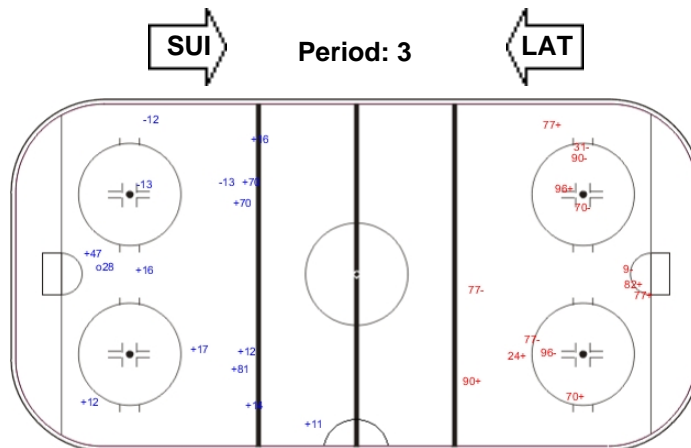

SHOT CHART

LAT - SUI

Shots by LAT

Goals (o): 0   SSG (+): 5
SSP (-): 0   SPG (-): 2

GK 20 of SUI

Shots by SUI

Goals (o): 1   SSG (+): 6
SSP (-): 0   SPG (-): 1

GK 50 of LAT

Shots by LAT

Goals (o): 1   SSG (+): 11
SSP (-): 0   SPG (-): 3

GK 20 of SUI

Shots by SUI

Goals (o): 2   SSG (+): 10
SSP (-): 0   SPG (-): 6

GK 50 of LAT

Shots by LAT

Goals (o): 1   SSG (+): 10
SSP (-): 0   SPG (-): 3

GK 20 of SUI

Shots by SUI

Goals (o): 0   SSG (+): 7
SSP (-): 0   SPG (-): 7

GK 50 of LAT

LEGEND

GK Goalkeeper   **SPG** Shots past goal   **SSG** Shots saved by goalkeeper   **SSP** Shots saved by player