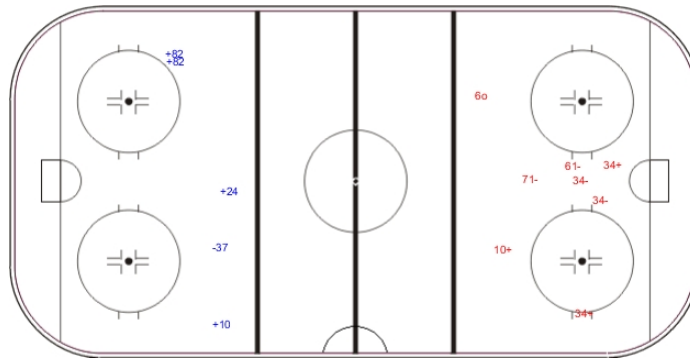

SHOT CHART

FIN - SUI

Shots by SUI

Goals (o): 0 SSG (+): 4
SSP (-): 0 SPG (-): 1

FIN → Period: 1 ← SUI

Shots by FIN

Goals (o): 1 SSG (+): 3
SSP (-): 0 SPG (-): 4

Shots by FIN

Goals (o): 1 SSG (+): 8
SSP (-): 0 SPG (-): 2

SUI → Period: 2 ← FIN

Shots by SUI

Goals (o): 0 SSG (+): 10
SSP (-): 0 SPG (-): 1

Shots by SUI

Goals (o): 2 SSG (+): 10
SSP (-): 0 SPG (-): 1

FIN → Period: 3 ← SUI