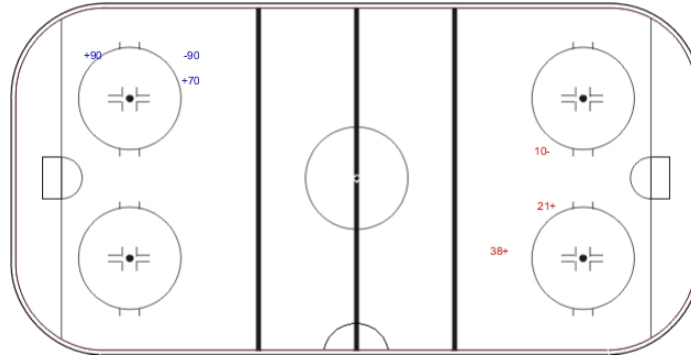

Shots by SUI

Goals (o): 0

SSG (+): 2

SSP (-): 0

SPG (-): 1

GK 35 of FIN

Overtime

Shots by FIN

Goals (o): 0

SSG (+): 2

SSP (-): 0

SPG (-): 1

GK 20 of SUI

LEGEND

GK Goalkeeper

SPG Shots past goal

SSG Shots saved by goalkeeper

SSP Shots saved by player