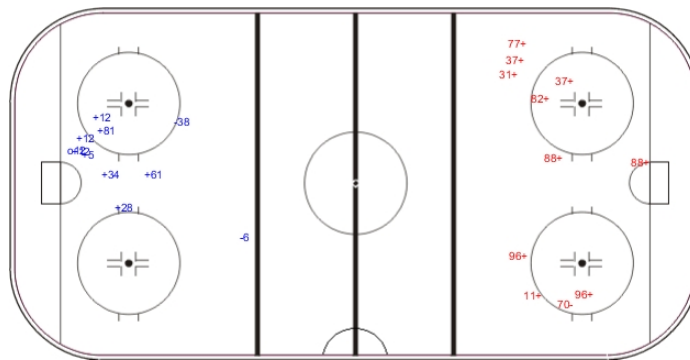

SHOT CHART

FIN - SUI

Shots by SUI

Goals (o): 0 SSG (+): 4
SSP (-): 0 SPG (-): 1

FIN → Period: 1 ← SUI

Shots by FIN

Goals (o): 1 SSG (+): 3
SSP (-): 0 SPG (-): 4

Shots by FIN

Goals (o): 1 SSG (+): 8
SSP (-): 0 SPG (-): 2

SUI → Period: 2 ← FIN

Shots by SUI

Goals (o): 0 SSG (+): 10
SSP (-): 0 SPG (-): 1

Shots by SUI

Goals (o): 2 SSG (+): 10
SSP (-): 0 SPG (-): 1

FIN → Period: 3 ← SUI