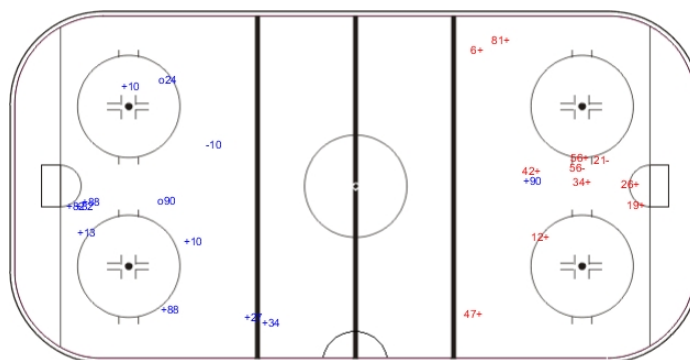

SHOT CHART

FIN - SUI

Shots by SUI

Goals (o): 0 SSG (+): 4
SSP (-): 0 SPG (-): 1

FIN → Period: 1 ← SUI

Shots by FIN

Goals (o): 1 SSG (+): 3
SSP (-): 0 SPG (-): 4

Shots by FIN

Goals (o): 1 SSG (+): 8
SSP (-): 0 SPG (-): 2

SUI → Period: 2 ← FIN

Shots by SUI

Goals (o): 0 SSG (+): 10
SSP (-): 0 SPG (-): 1

Shots by SUI

Goals (o): 2 SSG (+): 10
SSP (-): 0 SPG (-): 1

FIN → Period: 3 ← SUI