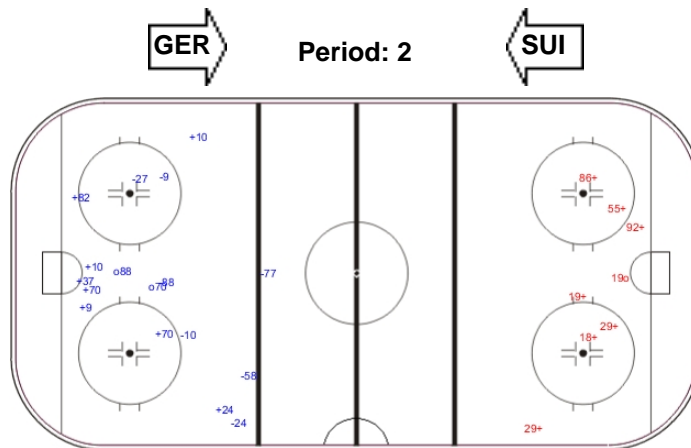

SHOT CHART

SUI - GER

Shots by GER

Goals (o): 1 SSG (+): 8
SSP (-): 0 SPG (-): 4

Shots by SUI

Goals (o): 1 SSG (+): 4
SSP (>): 0 SPG (-): 4

Shots by SUI

Goals (o): 2 SSG (+): 8
SSP (-): 0 SPG (-): 7