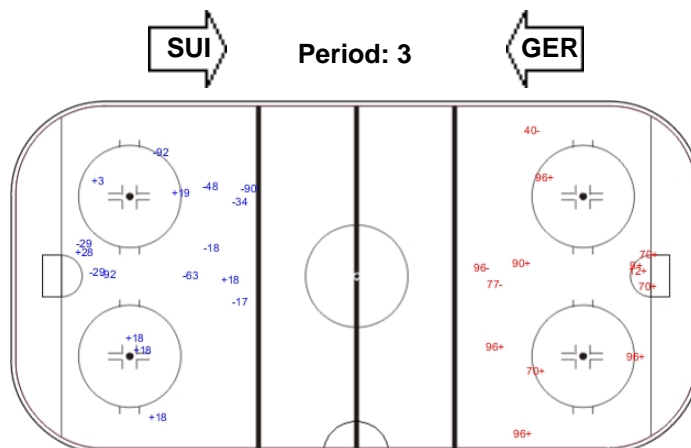

Shots by SUI

Goals (o): 0   SSG (+): 10
SSP (>): 0   SPG (-): 3

LEGEND

GK Goalkeeper   **SPG** Shots past goal   **SSG** Shots saved by goalkeeper   **SSP** Shots saved by player