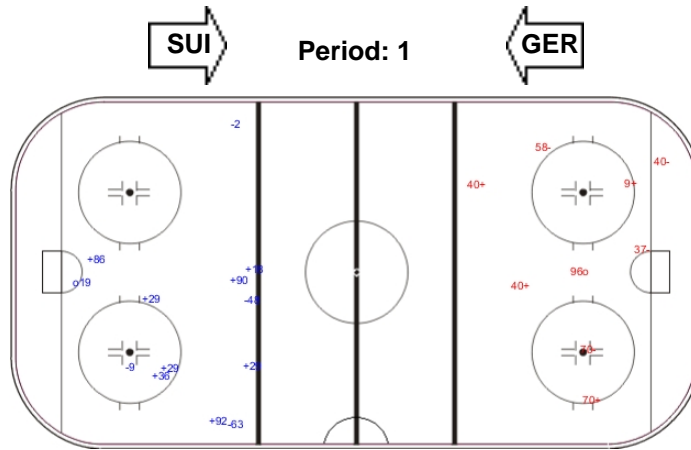

SHOT CHART

SUI - GER

Shots by GER

Goals (o): 1 SSG (+): 8
SSP (-): 0 SPG (-): 4

Shots by SUI

Goals (o): 1 SSG (+): 4
SSP (>): 0 SPG (-): 4

Shots by SUI

Goals (o): 2 SSG (+): 8
SSP (-): 0 SPG (-): 7