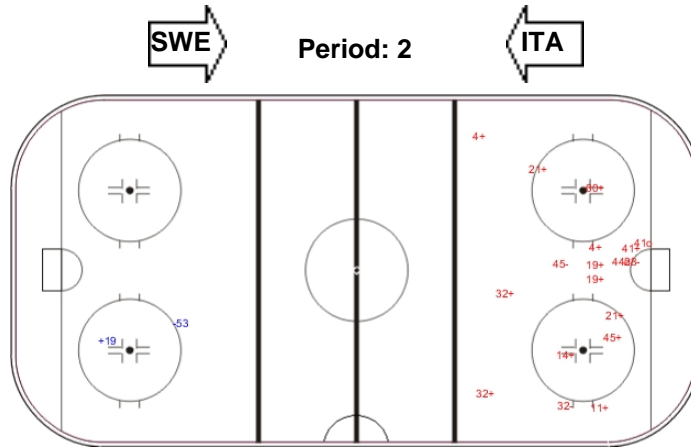

SHOT CHART

ITA - SWE

Shots by SWE

Goals (o): 2   SSG (+): 10
SSP (-): 0   SPG (-): 5

GK 30 of ITA

Shots by ITA

Goals (o): 0   SSG (+): 1
SSP (-): 0   SPG (-): 1

GK 1 of SWE

Shots by SWE

Goals (o): 1   SSG (+): 12
SSP (-): 0   SPG (-): 6

GK 30 of ITA

Shots by ITA

Goals (o): 1   SSG (+): 9
SSP (>): 0   SPG (-): 1

GK 1 of SWE

Shots by SWE

Goals (o): 2   SSG (+): 13
SSP (>): 0   SPG (-): 3

GK 30 of ITA

Shots by ITA

Goals (o): 0   SSG (+): 0
SSP (>): 0   SPG (-): 2

GK 1 of SWE

LEGEND		
GK	Goalkeeper	
SPG	Shots past goal	
SSG	Shots saved by goalkeeper	
SSP	Shots saved by player