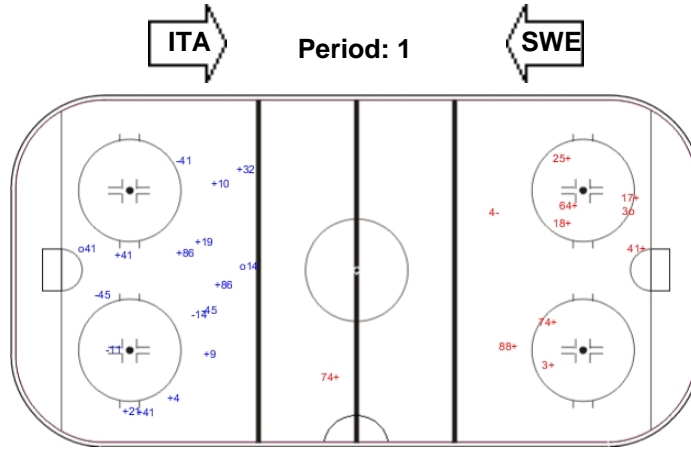

SHOT CHART

ITA - SWE

Shots by SWE

Goals (o): 2   SSG (+): 10
SSP (-): 0   SPG (-): 5

GK 30 of ITA

Shots by ITA

Goals (o): 0   SSG (+): 1
SSP (-): 0   SPG (-): 1

GK 1 of SWE

Shots by SWE

Goals (o): 1   SSG (+): 12
SSP (-): 0   SPG (-): 6

GK 30 of ITA

Shots by ITA

Goals (o): 1   SSG (+): 9
SSP (>): 0   SPG (-): 1

GK 1 of SWE

Shots by SWE

Goals (o): 2   SSG (+): 13
SSP (>): 0   SPG (-): 3

GK 30 of ITA

Shots by ITA

Goals (o): 0   SSG (+): 0
SSP (>): 0   SPG (-): 2

GK 1 of SWE

LEGEND		
GK	Goalkeeper	
SPG	Shots past goal	
SSG	Shots saved by goalkeeper	
SSP	Shots saved by player