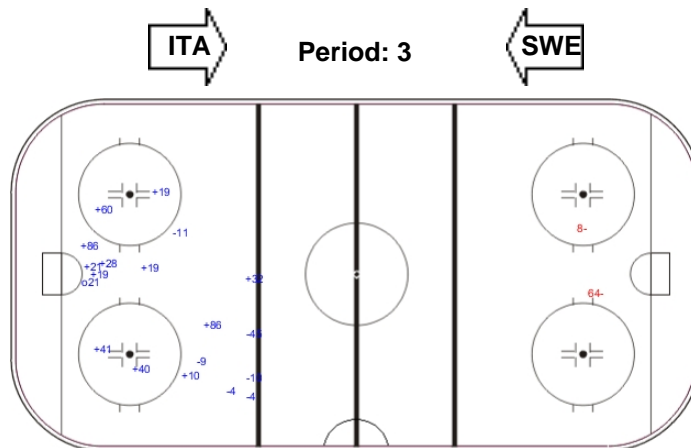

SHOT CHART

ITA - SWE

Shots by SWE

Goals (o): 2   SSG (+): 10
SSP (-): 0   SPG (-): 5

GK 30 of ITA

Shots by ITA

Goals (o): 0   SSG (+): 1
SSP (-): 0   SPG (-): 1

GK 1 of SWE

Shots by SWE

Goals (o): 1   SSG (+): 12
SSP (-): 0   SPG (-): 6

GK 30 of ITA

Shots by ITA

Goals (o): 1   SSG (+): 9
SSP (>): 0   SPG (-): 1

GK 1 of SWE

Shots by SWE

Goals (o): 2   SSG (+): 13
SSP (>): 0   SPG (-): 3

GK 30 of ITA

Shots by ITA

Goals (o): 0   SSG (+): 0
SSP (>): 0   SPG (-): 2

GK 1 of SWE

LEGEND		
GK	Goalkeeper	
SPG	Shots past goal	
SSG	Shots saved by goalkeeper	
SSP	Shots saved by player