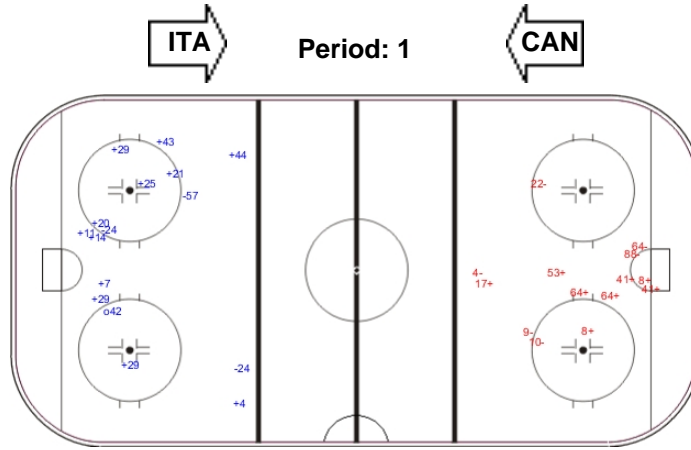

SHOT CHART

CAN - ITA

Shots by CAN

Goals (o): 1 SSG (+): 12
SSP (-): 0 SPG (-): 3

Shots by ITA

Goals (o): 0 SSG (+): 8
SSP (>): 0 SPG (-): 6

Shots by ITA

Goals (o): 0 SSG (+): 11
SSP (<): 0 SPG (-): 2