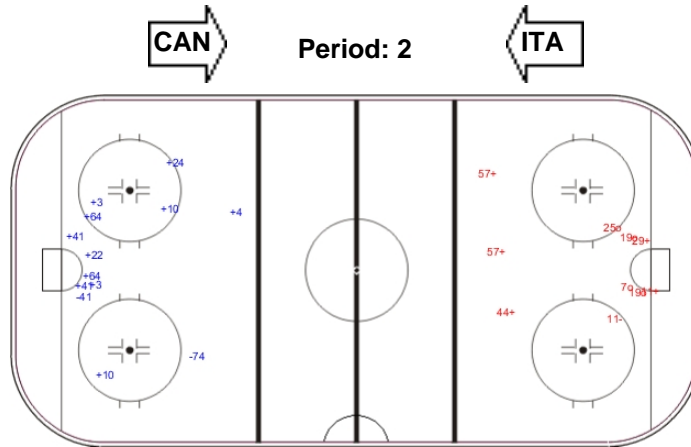

Shots by ITA

Goals (o): 0   SSG (+): 11
SSP (<): 0   SPG (-): 2

Shots by CAN

Goals (o): 4   SSG (+): 5
SSP (>): 0   SPG (-): 1