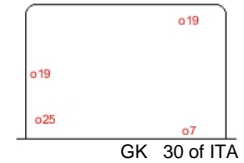

Shots by CAN

Goals (o): 4   SSG (+): 5
SSP (>): 0   SPG (-): 1