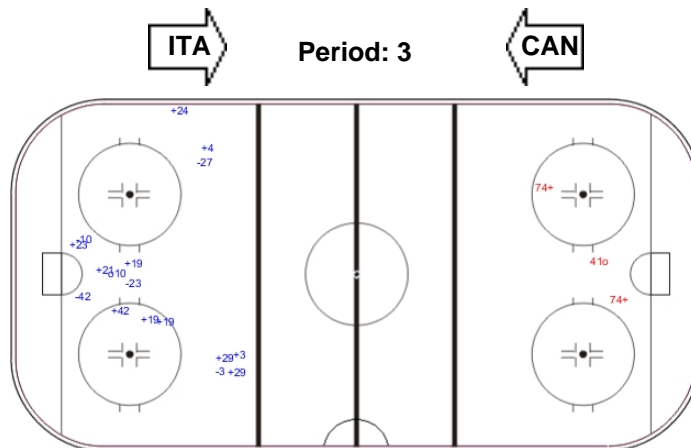

SHOT CHART

CAN - ITA

Shots by CAN

Goals (o): 1 SSG (+): 12
SSP (-): 0 SPG (-): 3

Shots by ITA

Goals (o): 0 SSG (+): 8
SSP (>): 0 SPG (-): 6

Shots by ITA

Goals (o): 0 SSG (+): 11
SSP (<): 0 SPG (-): 2

Shots by CAN

Goals (o): 4 SSG (+): 5
SSP (>): 0 SPG (-): 1

Shots by CAN

Goals (o): 1 SSG (+): 11
SSP (<): 0 SPG (-): 5

Shots by ITA

Goals (o): 1 SSG (+): 2
SSP (>): 0 SPG (-): 0

LEGEND

GK Goalkeeper **SPG** Shots past goal **SSG** Shots saved by goalkeeper **SSP** Shots saved by player