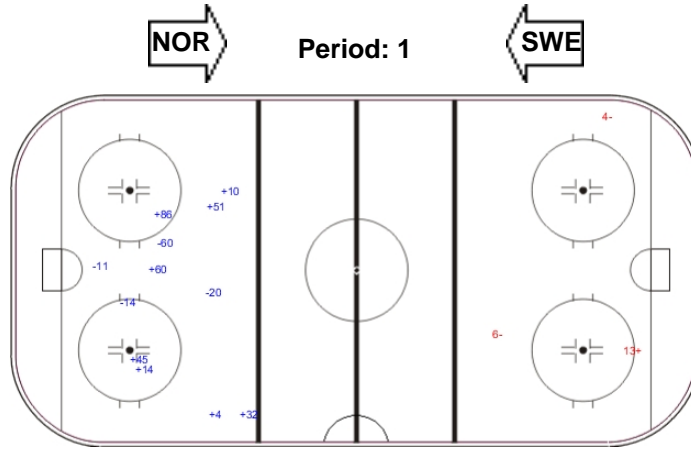

SHOT CHART

NOR - SWE

Shots by SWE

Goals (o): 0   SSG (+): 8
SSP (<): 0   SPG (-): 4

GK 70 of NOR

Shots by NOR

Goals (o): 1   SSG (+): 5
SSP (<): 0   SPG (-): 1

GK 31 of SWE

Shots by SWE

Goals (o): 1   SSG (+): 11
SSP (<): 1   SPG (-): 6

GK 70 of NOR

Shots by NOR

Goals (o): 0   SSG (+): 1
SSP (>): 0   SPG (-): 2

GK 31 of SWE

Shots by SWE

Goals (o): 1   SSG (+): 14
SSP (>): 0   SPG (-): 6

GK 70 of NOR

Shots by NOR

Goals (o): 0   SSG (+): 7
SSP (>): 0   SPG (-): 7

GK 31 of SWE

LEGEND

GK Goalkeeper   SPG Shots past goal   SSG Shots saved by goalkeeper   SSP Shots saved by player