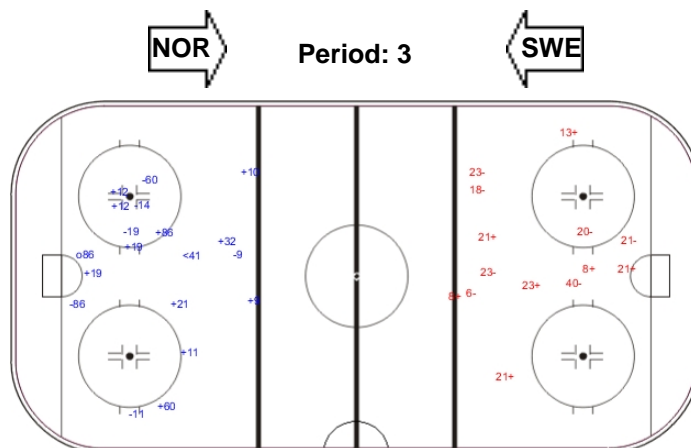

SHOT CHART

NOR - SWE

Shots by SWE

Goals (o): 0   SSG (+): 8
SSP (<): 0   SPG (-): 4

GK 70 of NOR

Shots by NOR

Goals (o): 1   SSG (+): 5
SSP (<): 0   SPG (-): 1

GK 31 of SWE

Shots by SWE

Goals (o): 1   SSG (+): 11
SSP (<): 1   SPG (-): 6

GK 70 of NOR

Shots by NOR

Goals (o): 0   SSG (+): 1
SSP (>): 0   SPG (-): 2

GK 31 of SWE

Shots by SWE

Goals (o): 1   SSG (+): 14
SSP (>): 0   SPG (-): 6

GK 70 of NOR

Shots by NOR

Goals (o): 0   SSG (+): 7
SSP (>): 0   SPG (-): 7

GK 31 of SWE

LEGEND

GK Goalkeeper   SPG Shots past goal   SSG Shots saved by goalkeeper   SSP Shots saved by player