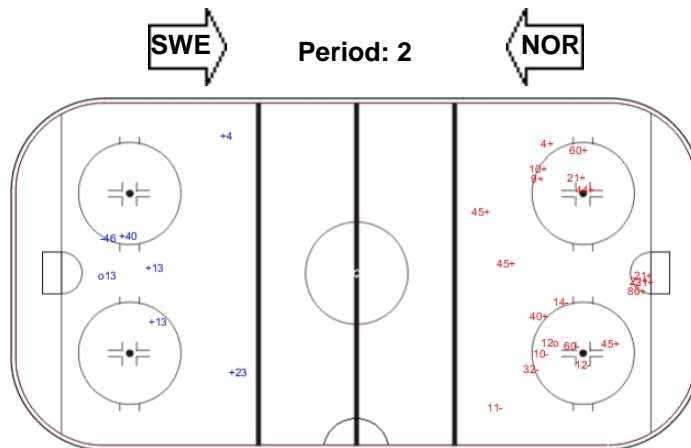

SHOT CHART

NOR - SWE

Shots by SWE

Goals (o): 0   SSG (+): 8
SSP (<): 0   SPG (-): 4

GK 70 of NOR

Shots by NOR

Goals (o): 1   SSG (+): 5
SSP (<): 0   SPG (-): 1

GK 31 of SWE

Shots by SWE

Goals (o): 1   SSG (+): 11
SSP (<): 1   SPG (-): 6

GK 70 of NOR

Shots by NOR

Goals (o): 0   SSG (+): 1
SSP (>): 0   SPG (-): 2

GK 31 of SWE

Shots by SWE

Goals (o): 1   SSG (+): 14
SSP (>): 0   SPG (-): 6

GK 70 of NOR

Shots by NOR

Goals (o): 0   SSG (+): 7
SSP (>): 0   SPG (-): 7

GK 31 of SWE

LEGEND

GK Goalkeeper   SPG Shots past goal   SSG Shots saved by goalkeeper   SSP Shots saved by player