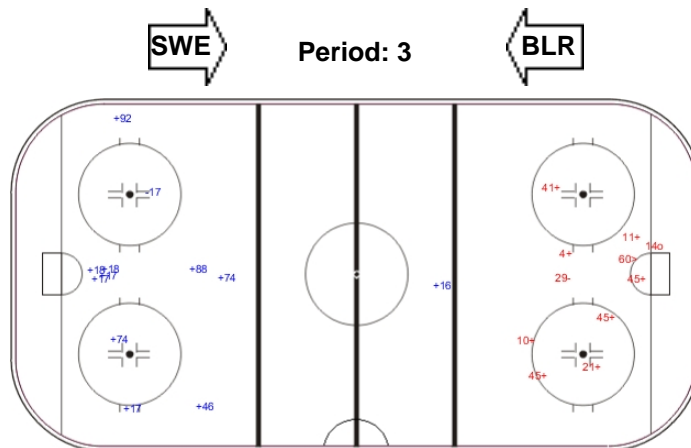

SHOT CHART

SWE - BLR

Shots by BLR

Goals (o): 0   SSG (+): 3
SSP (-): 0   SPG (-): 0

GK 31 of SWE

Shots by SWE

Goals (o): 1   SSG (+): 5
SSP (-): 0   SPG (-): 5

GK 35 of BLR

Shots by BLR

Goals (o): 0   SSG (+): 11
SSP (-): 0   SPG (-): 1

GK 31 of SWE

Shots by SWE

Goals (o): 1   SSG (+): 9
SSP (-): 0   SPG (-): 4

GK 35 of BLR

Shots by BLR

Goals (o): 2   SSG (+): 7
SSP (-): 0   SPG (-): 4

GK 31 of SWE

Shots by SWE

Goals (o): 1   SSG (+): 8
SSP (-): 1   SPG (-): 1

GK 35 of BLR

LEGEND

GK Goalkeeper   **SPG** Shots past goal   **SSG** Shots saved by goalkeeper   **SSP** Shots saved by player