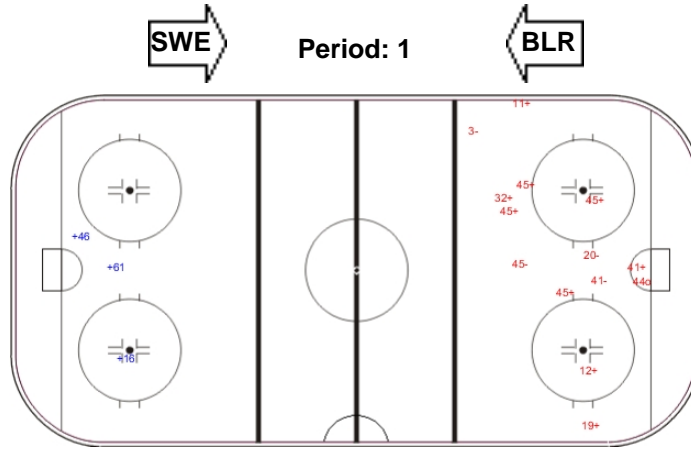

SHOT CHART

SWE - BLR

Shots by BLR

Goals (o): 0   SSG (+): 3
SSP (-): 0   SPG (-): 0

GK 31 of SWE

Shots by SWE

Goals (o): 1   SSG (+): 5
SSP (-): 0   SPG (-): 5

GK 35 of BLR

Shots by BLR

Goals (o): 0   SSG (+): 11
SSP (-): 0   SPG (-): 1

GK 31 of SWE

Shots by SWE

Goals (o): 1   SSG (+): 9
SSP (-): 0   SPG (-): 4

GK 35 of BLR

Shots by BLR

Goals (o): 2   SSG (+): 7
SSP (-): 0   SPG (-): 4

GK 31 of SWE

Shots by SWE

Goals (o): 1   SSG (+): 8
SSP (-): 1   SPG (-): 1

GK 35 of BLR

LEGEND

GK Goalkeeper   **SPG** Shots past goal   **SSG** Shots saved by goalkeeper   **SSP** Shots saved by player