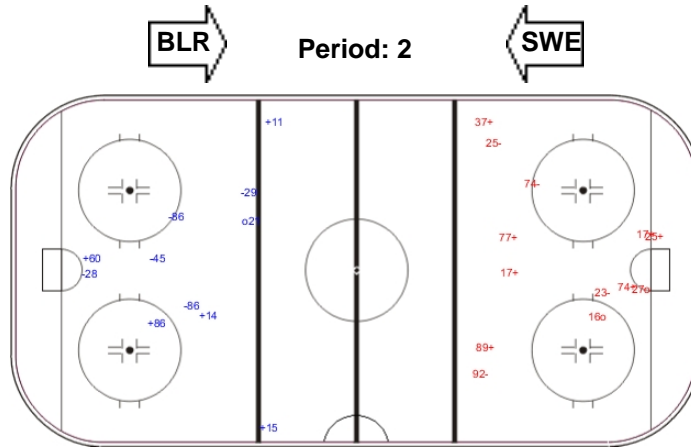

SHOT CHART

SWE - BLR

Shots by BLR

Goals (o): 0   SSG (+): 3
SSP (-): 0   SPG (-): 0

GK 31 of SWE

Shots by SWE

Goals (o): 1   SSG (+): 5
SSP (-): 0   SPG (-): 5

GK 35 of BLR

Shots by BLR

Goals (o): 0   SSG (+): 11
SSP (-): 0   SPG (-): 1

GK 31 of SWE

Shots by SWE

Goals (o): 1   SSG (+): 9
SSP (-): 0   SPG (-): 4

GK 35 of BLR

Shots by BLR

Goals (o): 2   SSG (+): 7
SSP (-): 0   SPG (-): 4

GK 31 of SWE

Shots by SWE

Goals (o): 1   SSG (+): 8
SSP (-): 1   SPG (-): 1

GK 35 of BLR

LEGEND

GK Goalkeeper   **SPG** Shots past goal   **SSG** Shots saved by goalkeeper   **SSP** Shots saved by player