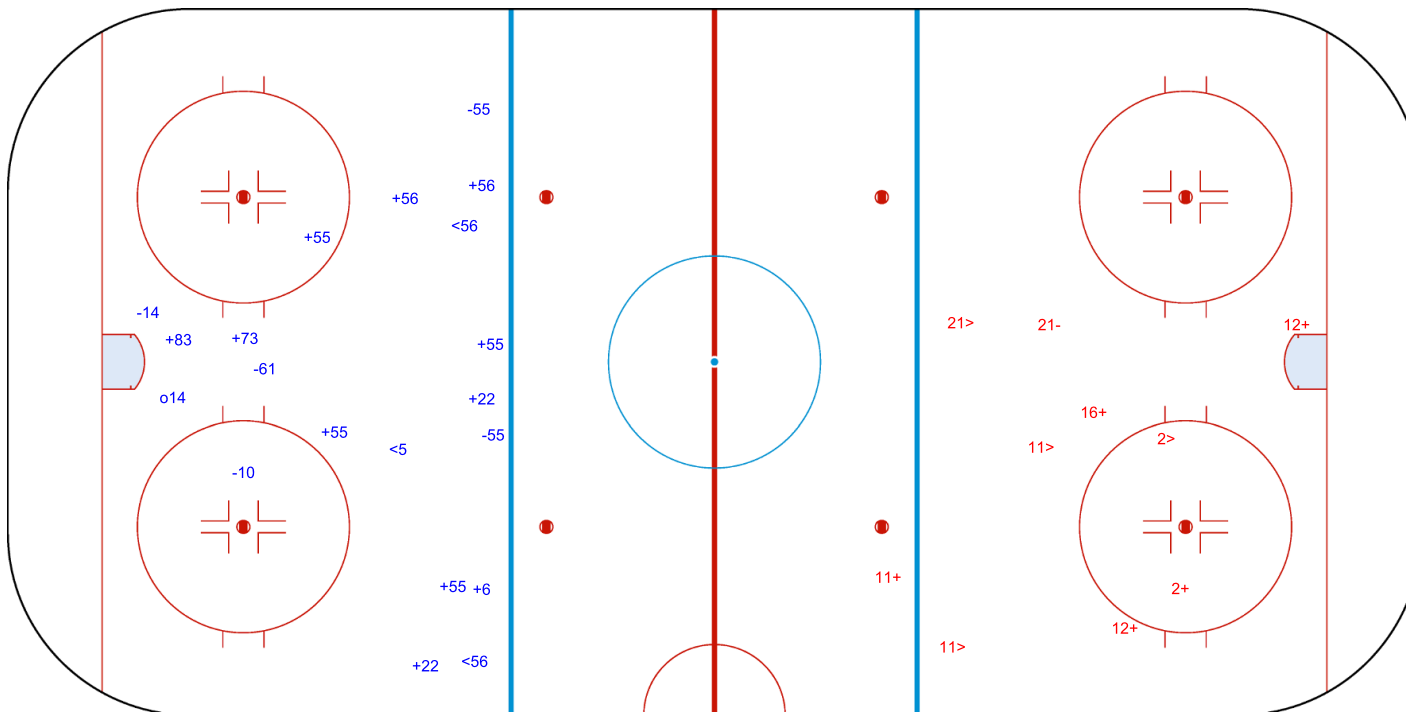

3rd Period

Shots by LUX

Goals (o): 0 SSG (+): 5
SSP (>): 4 SPG (-): 1

GK 1 of THA

GK 50 of THA

Legend:	
GK	Goalkeeper
SPG	Shots past goal
SSG	Shots saved by goalkeeper
SSP	Shots saved by player