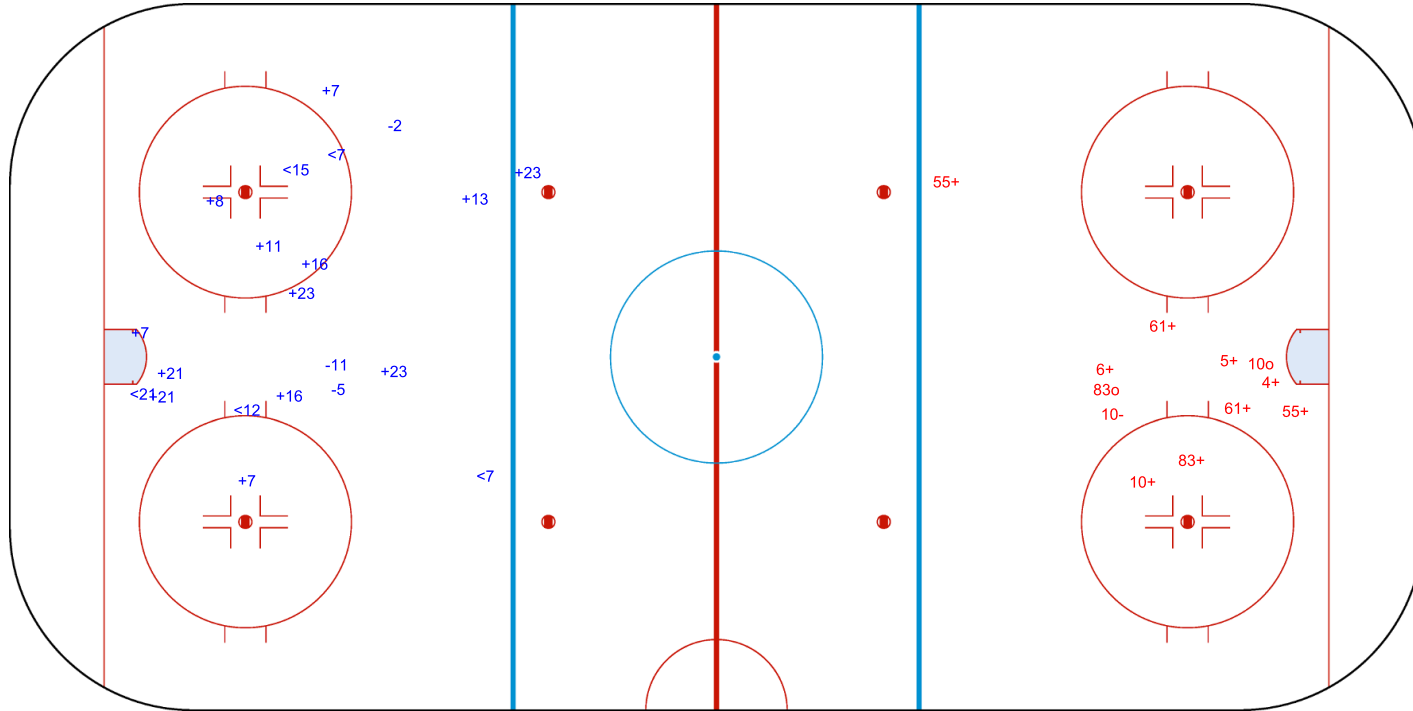

SHOT CHART
THA - LUX

Shots by THA
Goals (o): 3
SSP (<): 4
SSG (+): 12
SPG (-): 3

LUX → 1st Period ← THA

Shots by LUX
Goals (o): 1
SSP (>): 3
SSG (+): 8
SPG (-): 5

Shots by LUX
Goals (o): 0
SSP (<): 5
SSG (+): 13
SPG (-): 3

GK 1 of THA

THA → 2nd Period ← LUX

Shots by THA
Goals (o): 2
SSP (>): 0
SSG (+): 9
SPG (-): 1

GK 20 of LUX

Shots by THA

Goals (o): 1 SSG (+): 11
SSP (<): 3 SPG (-): 5

GK 20 of LUX

GK 25 of LUX