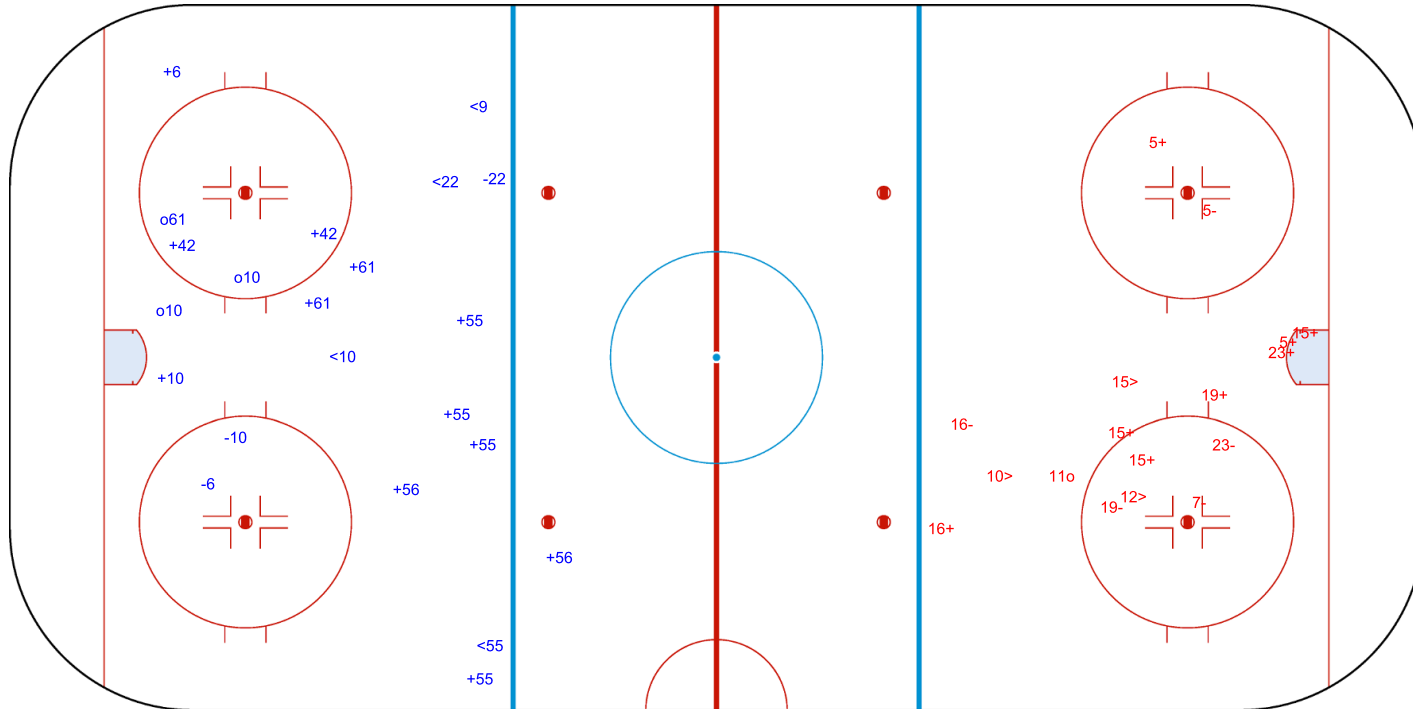

SHOT CHART
THA - LUX

Shots by THA
Goals (o): 3
SSP (<): 4
SSG (+): 12
SPG (-): 3

LUX → 1st Period ← THA

Shots by LUX
Goals (o): 1
SSP (>): 3
SSG (+): 8
SPG (-): 5

Shots by LUX
Goals (o): 0
SSP (<): 5
SSG (+): 13
SPG (-): 3

GK 1 of THA

THA → 2nd Period ← LUX

Shots by THA
Goals (o): 2
SSP (>): 0
SSG (+): 9
SPG (-): 1

GK 20 of LUX

Shots by THA

Goals (o): 1 SSG (+): 11
SSP (<): 3 SPG (-): 5

GK 20 of LUX

GK 25 of LUX