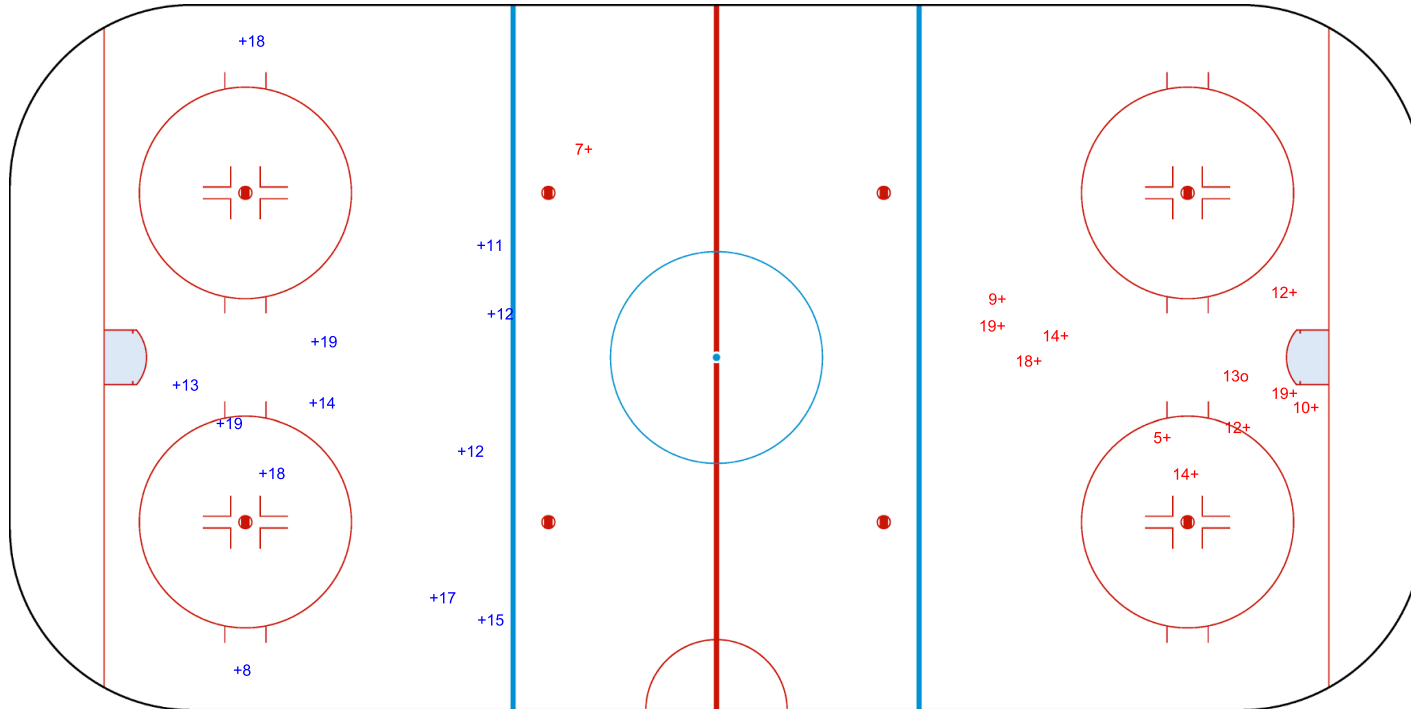

SHOT CHART
BUL - TPE

Shots by TPE
Goals (o): 0
SSP (<): 0
SSG (+): 12
SPG (-): 0

GK 20 of BUL

1st Period

Shots by BUL
Goals (o): 1
SSP (>): 0
SSG (+): 11
SPG (-): 0

GK 1 of TPE

Shots by BUL

Goals (o): 1

SSP (<): 0

SSG (+): 12

SPG (-): 1

GK 1 of TPE

2nd Period

Shots by TPE

Goals (o): 3

SSP (>): 0