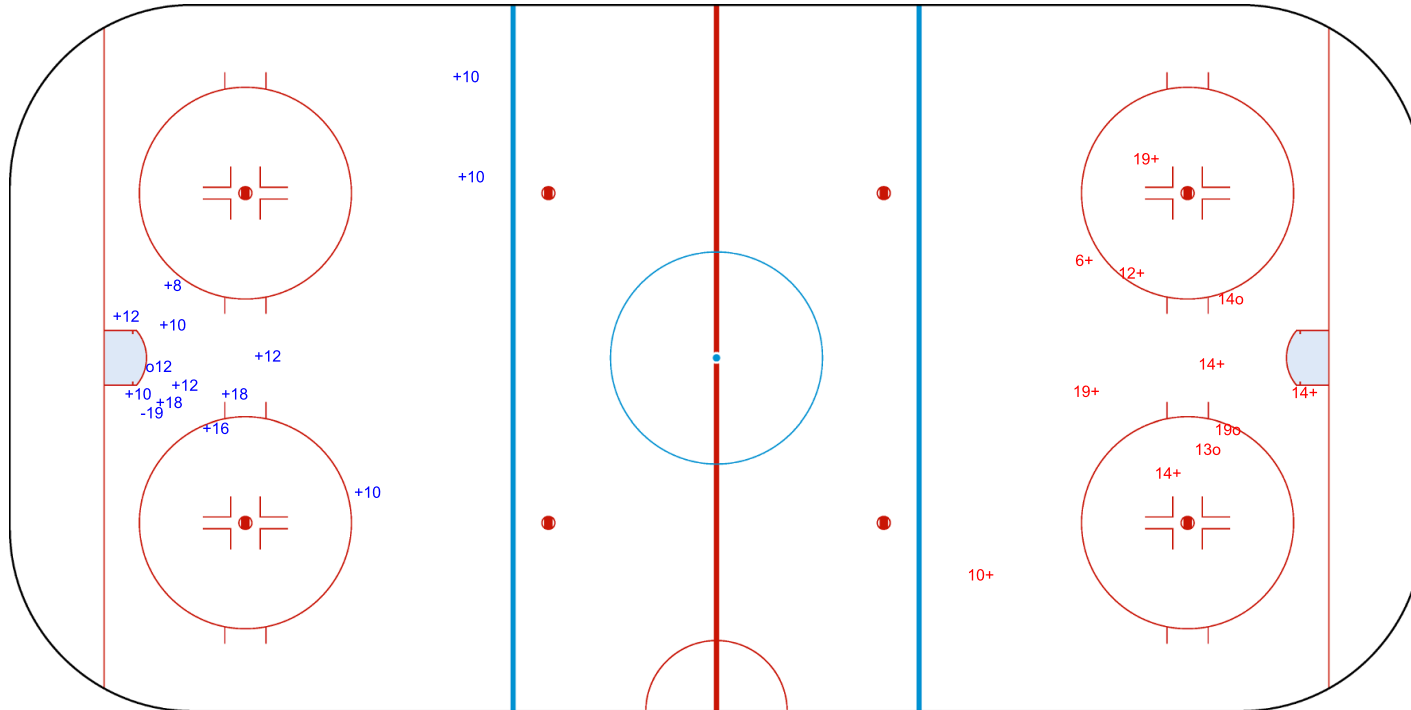

SSP (<): 0

SSG (+): 12

SPG (-): 1

GK 1 of TPE

2nd Period

Shots by TPE

Goals (o): 3

SSP (>): 0

SSG (+): 8

SPG (-): 0

GK 20 of BUL

ICE HOCKEY
WORLD
CHAMPIONSHIP
BULGARIA
Division II - Group B

Bulgaria
Sofia
WINTER SPORTS PALACE

SUN 28 APR 2024
START TIME 16:30

IIHF ICE HOCKEY WORLD CHAMPIONSHIP
DIVISION II, GROUP B