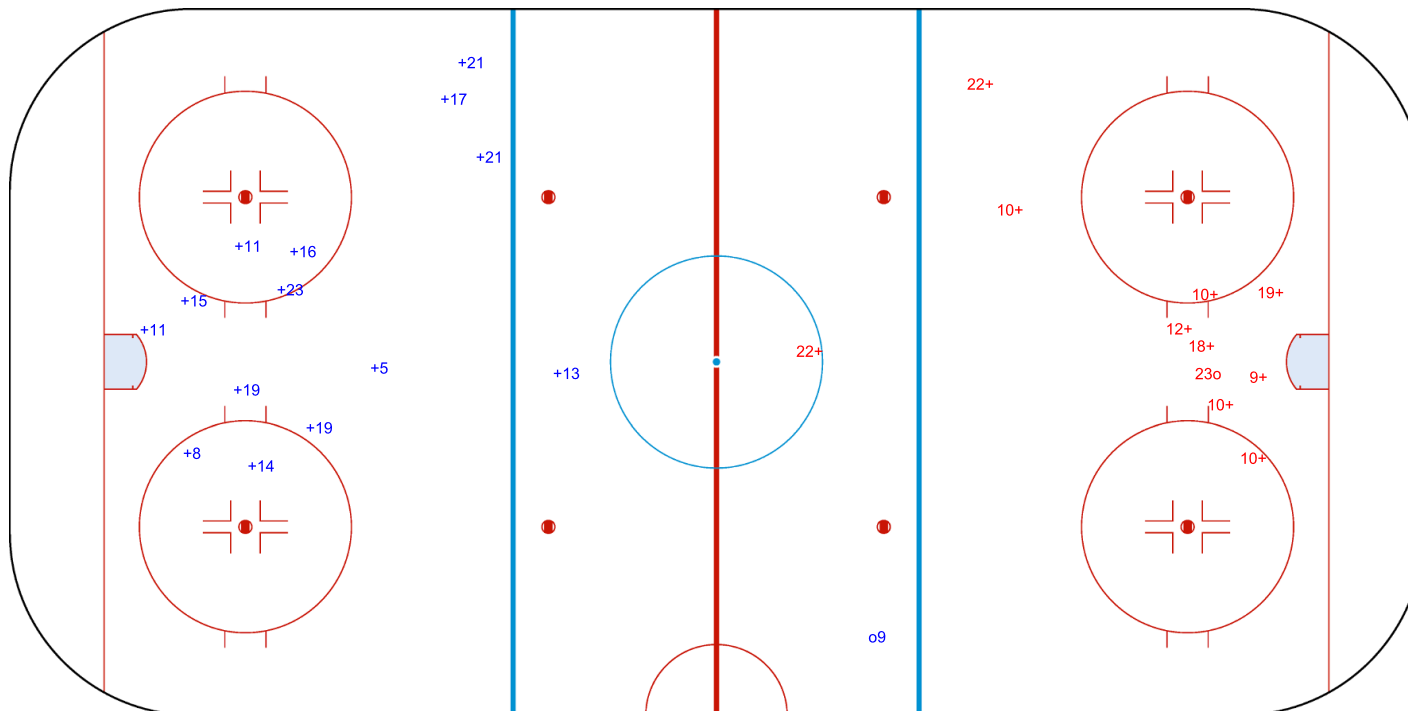

ICE HOCKEY
WORLD
CHAMPIONSHIP
BULGARIA
Division II - Group B

Bulgaria
Sofia
WINTER SPORTS PALACE

SUN 28 APR 2024
START TIME 16:30

IIHF ICE HOCKEY WORLD CHAMPIONSHIP
DIVISION II, GROUP B

INTERNATIONAL
ICE HOCKEY
FEDERATION

ROUND ROBIN, GAME 14

Shots by TPE

Goals (o): 1   SSG (+): 14
SSP (<): 0   SPG (-): 0

GK 20 of BUL

ENG

3rd Period

Shots by BUL

Goals (o): 1   SSG (+): 10
SSP (>): 0   SPG (-): 0

GK 1 of TPE

Legend:	
ENG	Empty net goal
GK	Goalkeeper
SPG	Shots past goal
SSG	Shots saved by goalkeeper
SSP	Shots saved by player