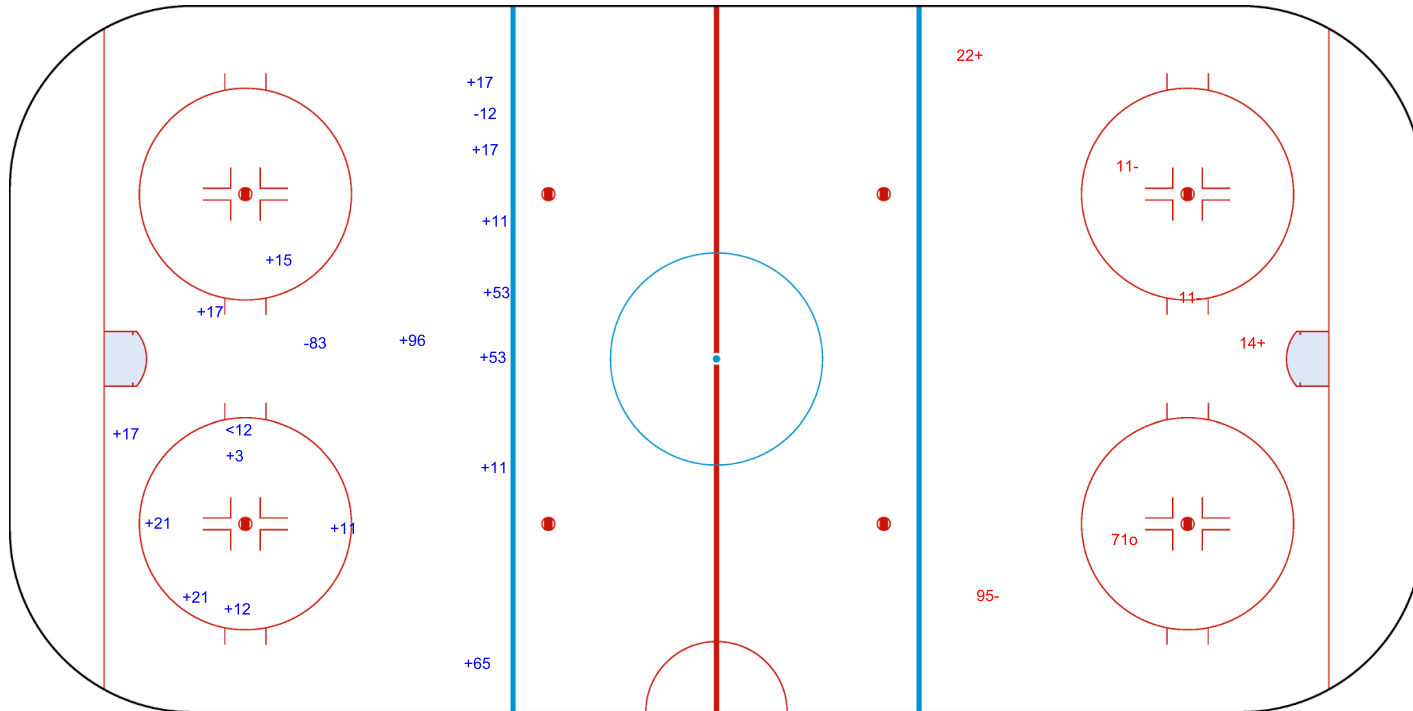

SHOT CHART
ASI - AMI

Shots by AMI
Goals (o): 0
SSP (<): 1
SSG (+): 16
SPG (-): 2

GK 35 of ASI

Period: 1

Shots by ASI
Goals (o): 1
SSP (>): 0
SSG (+): 2
SPG (-): 3

GK 35 of AMI

Shots by ASI
Goals (o): 2 SSG (+): 8
SSP (<): 2 SPG (-): 4

GK 35 of AMI

Period: 2

Shots by AMI
Goals (o): 2 SSG (+): 7
SSP (>): 2 SPG (-): 0

GK 35 of ASI

Shots by AMI
Goals (o): 0 SSG (+): 25
SSP (<): 2 SPG (-): 4

GK 35 of ASI

ASI Period: 3 AMI

Shots by ASI
Goals (o): 0 SSG (+): 3
SSP (>): 0 SPG (-): 1