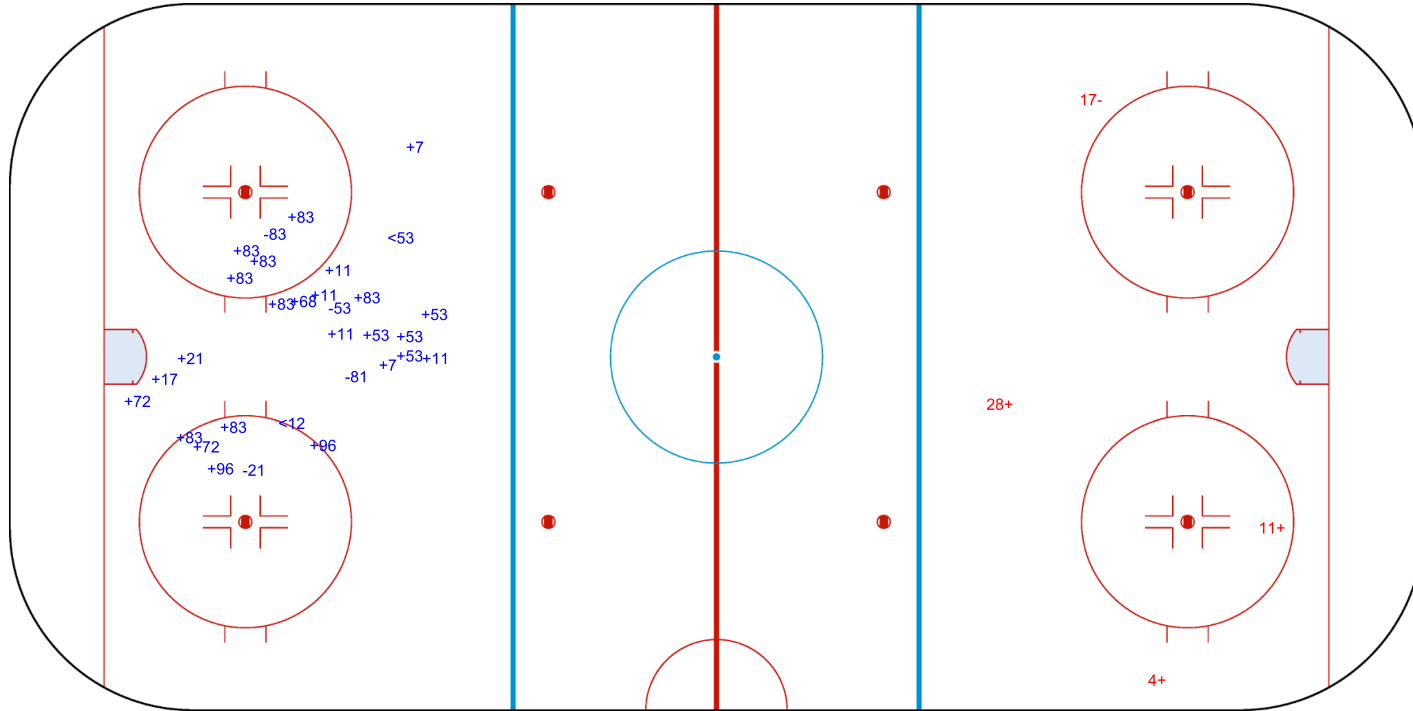

Shots by AMI
Goals (o): 0   SSG (+): 25
SSP (<): 2   SPG (-): 4

GK 35 of ASI

ASI   Period: 3   AMI

Shots by ASI
Goals (o): 0   SSG (+): 3
SSP (>): 0   SPG (-): 1

GK 35 of AMI

Legend:	
GK	Goalkeeper
SPG	Shots past goal
SSG	Shots saved by goalkeeper
SSP	Shots saved by player