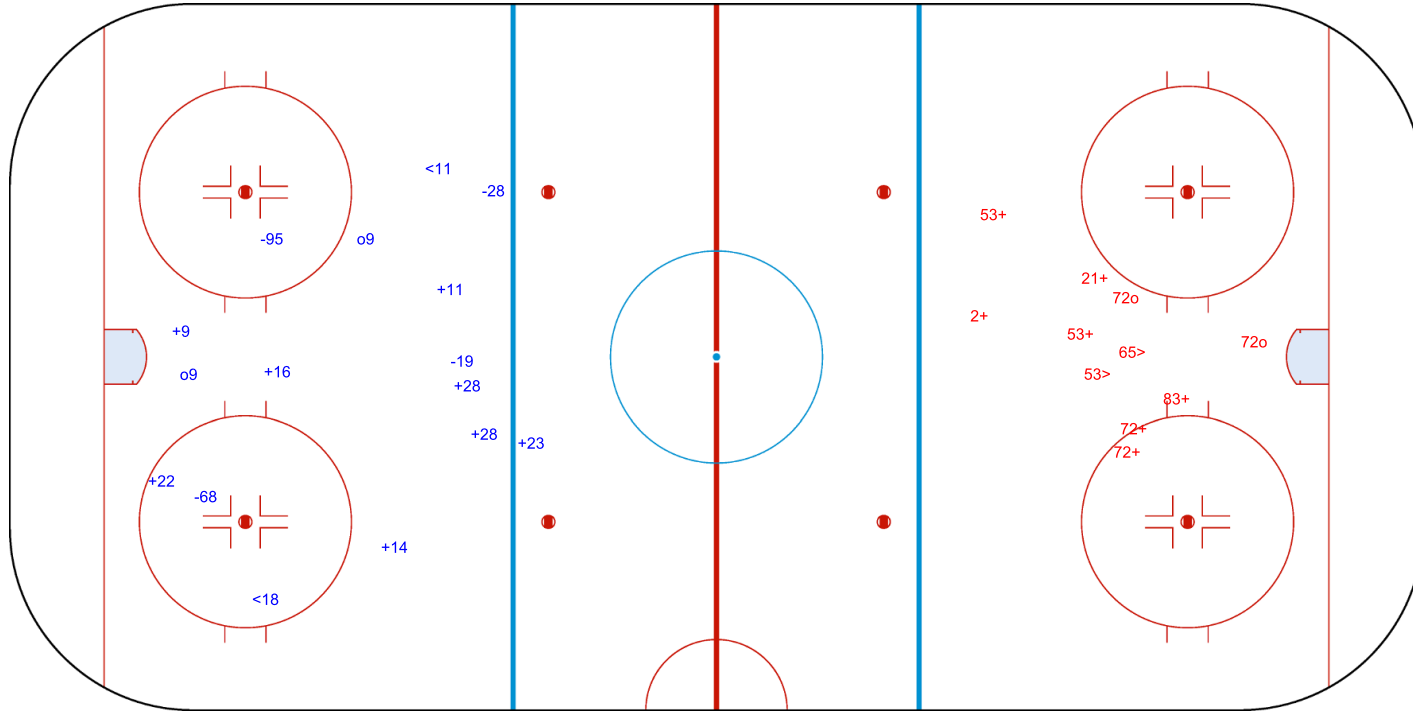

SHOT CHART
ASI - AMI

Shots by AMI
Goals (o): 0
SSP (<): 1
SSG (+): 16
SPG (-): 2

GK 35 of ASI

Period: 1

Shots by ASI
Goals (o): 1
SSP (>): 0
SSG (+): 2
SPG (-): 3

GK 35 of AMI

Shots by ASI
Goals (o): 2 SSG (+): 8
SSP (<): 2 SPG (-): 4

GK 35 of AMI

Period: 2

Shots by AMI
Goals (o): 2 SSG (+): 7
SSP (>): 2 SPG (-): 0

GK 35 of ASI

Shots by AMI
Goals (o): 0 SSG (+): 25
SSP (<): 2 SPG (-): 4

GK 35 of ASI

ASI Period: 3 AMI

Shots by ASI
Goals (o): 0 SSG (+): 3
SSP (>): 0 SPG (-): 1