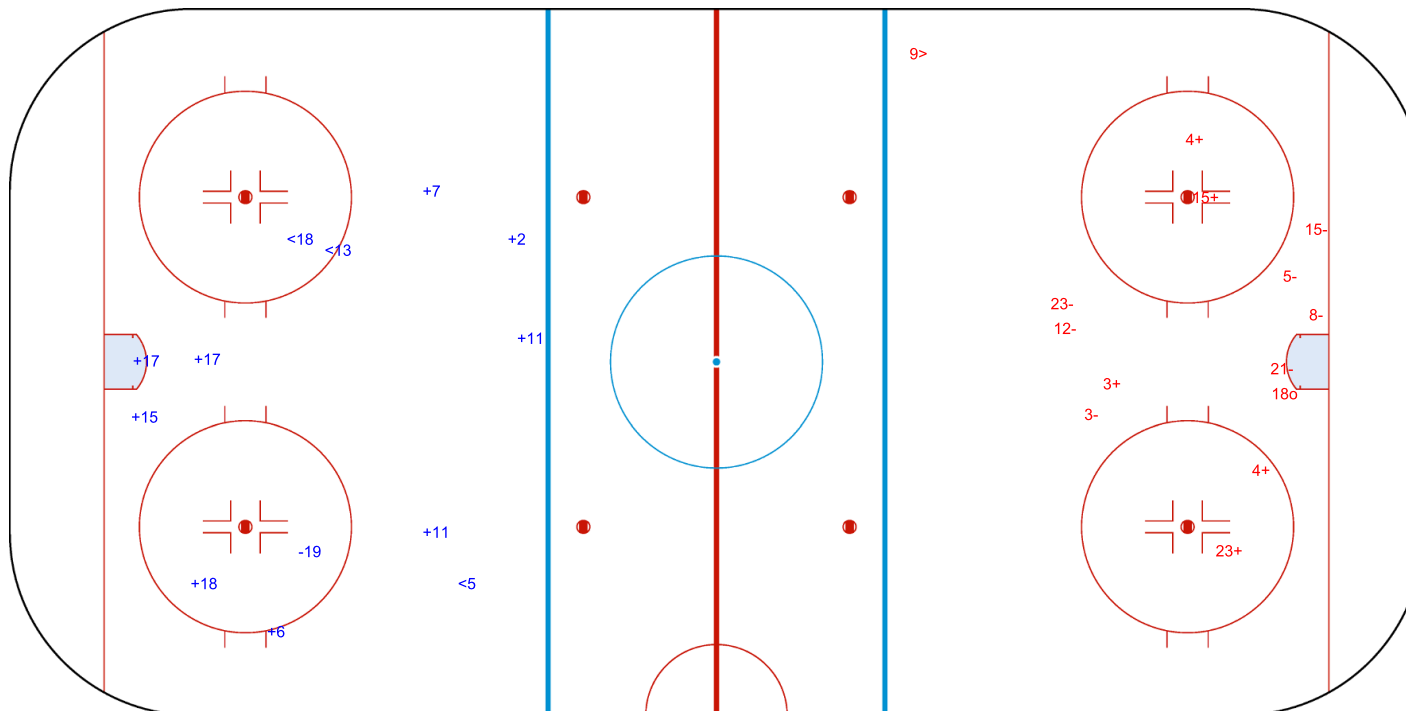

Shots by ESP

Goals (o): 0 SSG (+): 9

SSP (<): 3 SPG (-): 1

GK 1 of CHN

2nd Period

Shots by CHN

Goals (o): 1 SSG (+): 5

SSP (>): 1 SPG (-): 7

GK 25 of ESP