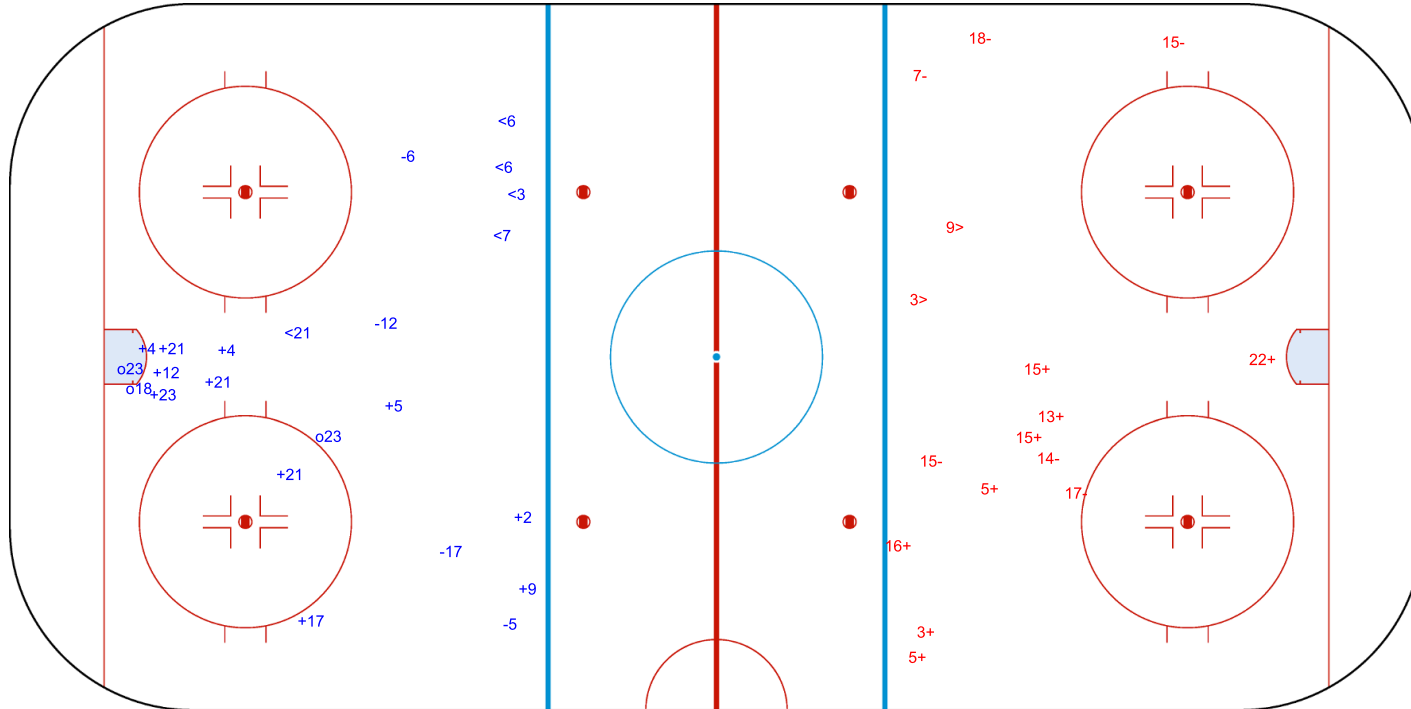

GK 25 of ESP

Shots by CHN

Goals (o): 3    SSG (+): 11  
SSP (<): 5    SPG (-): 4

GK 25 of ESP

ENG

ESP → 3rd Period ← CHN

Shots by ESP

Goals (o): 0    SSG (+): 8  
SSP (>): 2    SPG (-): 6

GK 1 of CHN

Legend:	
<b>ENG</b>	Empty net goal
<b>GK</b>	Goalkeeper
<b>SPG</b>	Shots past goal
<b>SSG</b>	Shots saved by goalkeeper
<b>SSP</b>	Shots saved by player