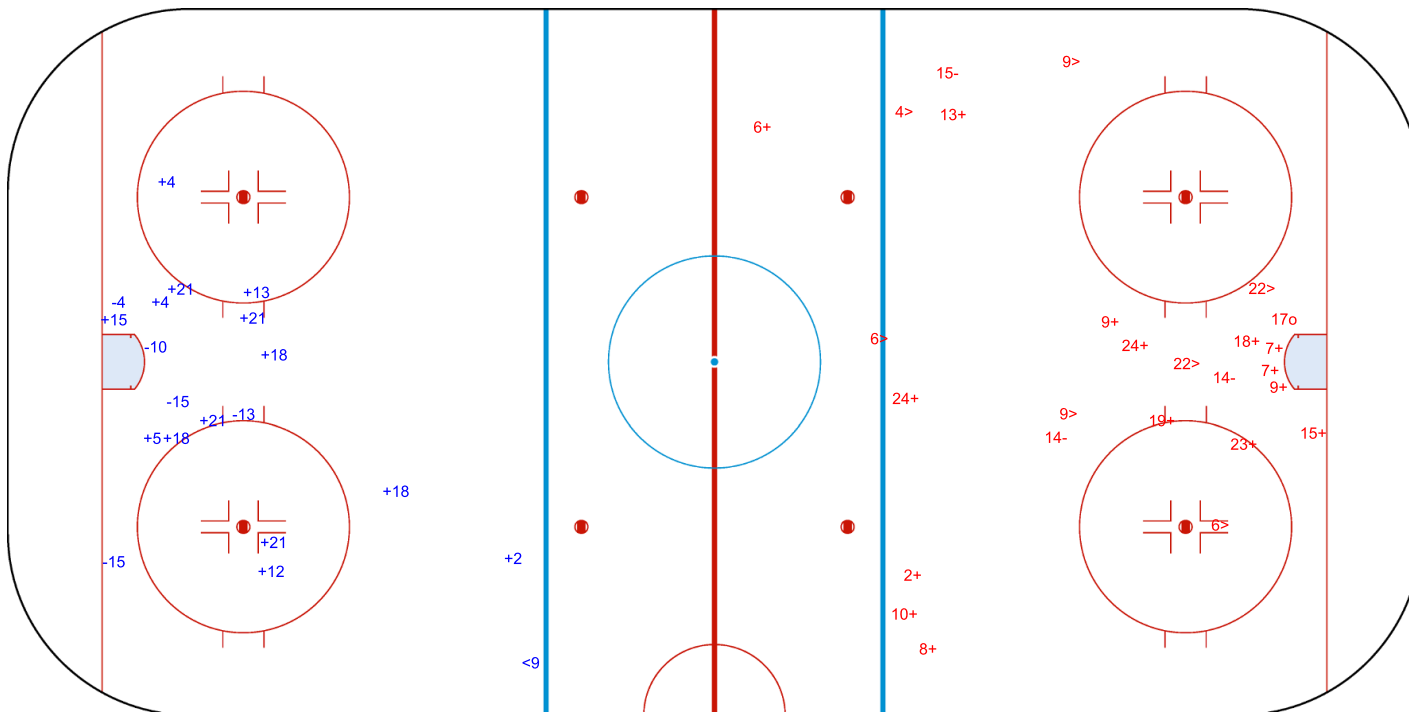

SHOT CHART  
ESP - CHN

Shots by CHN  
Goals (o): 0  
SSG (+): 14  
SSP (<): 1  
SPG (-): 5

GK 25 of ESP

ESP → 1st Period ← CHN

Shots by ESP  
Goals (o): 1  
SSP (>): 7  
SSG (+): 15  
SPG (-): 3

GK 1 of CHN

Shots by ESP

Goals (o): 0 SSG (+): 9

SSP (<): 3 SPG (-): 1

GK 1 of CHN

2nd Period

Shots by CHN

Goals (o): 1 SSG (+): 5

SSP (>): 1 SPG (-): 7