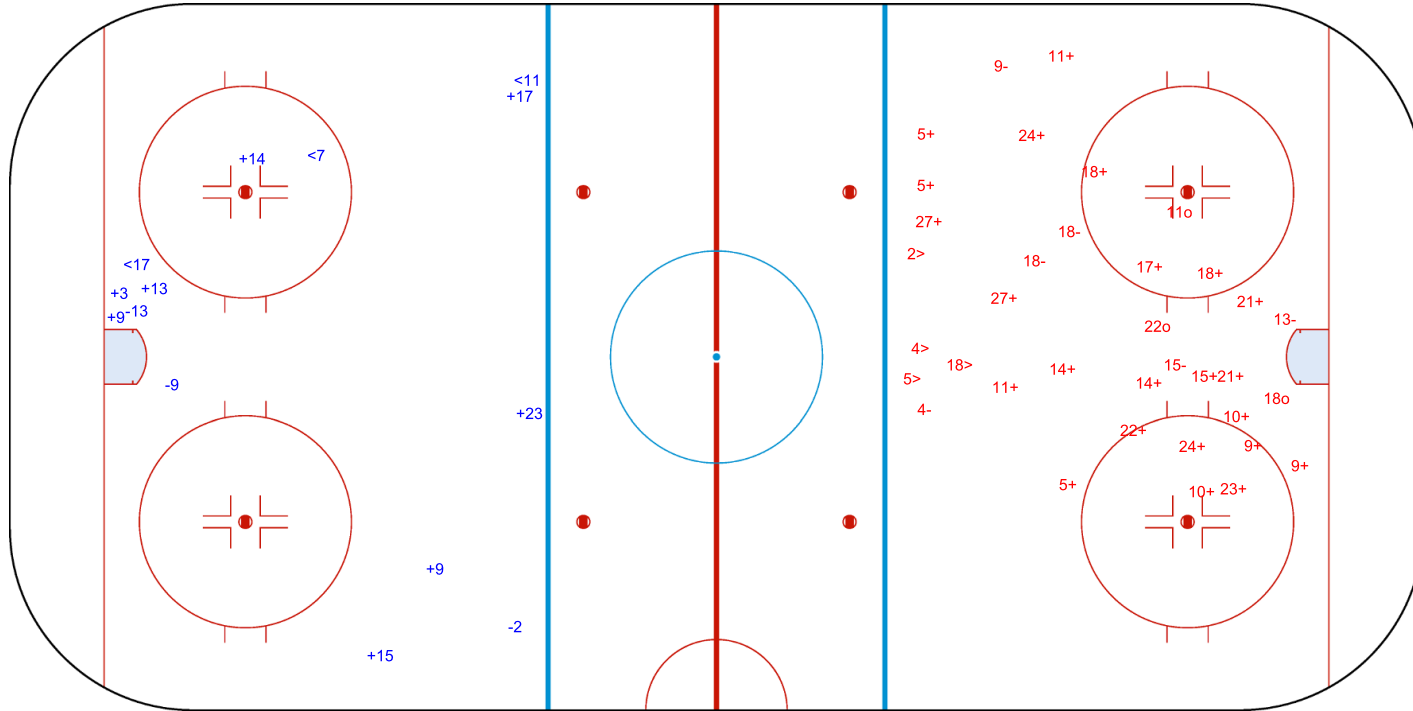

SHOT CHART  
ISR - NED

Shots by NED  
Goals (o): 1    SSG (+): 21  
SSP (<): 7    SPG (-): 6

GK 1 of ISR

ISR →    1st Period    ← NED

Shots by ISR  
Goals (o): 0    SSG (+): 1  
SSP (>): 3    SPG (-): 3

GK 30 of NED

Shots by ISR  
Goals (o): 0  
SSP (<): 3

SSG (+): 8  
SPG (-): 3

GK 30 of NED

NED → 2nd Period ← ISR

Shots by NED  
Goals (o): 3  
SSP (>): 4

SSG (+): 23  
SPG (-): 6

GK 1 of ISR

Shots by NED  
Goals (o): 3    SSG (+): 17  
SSP (<): 15    SPG (-): 5