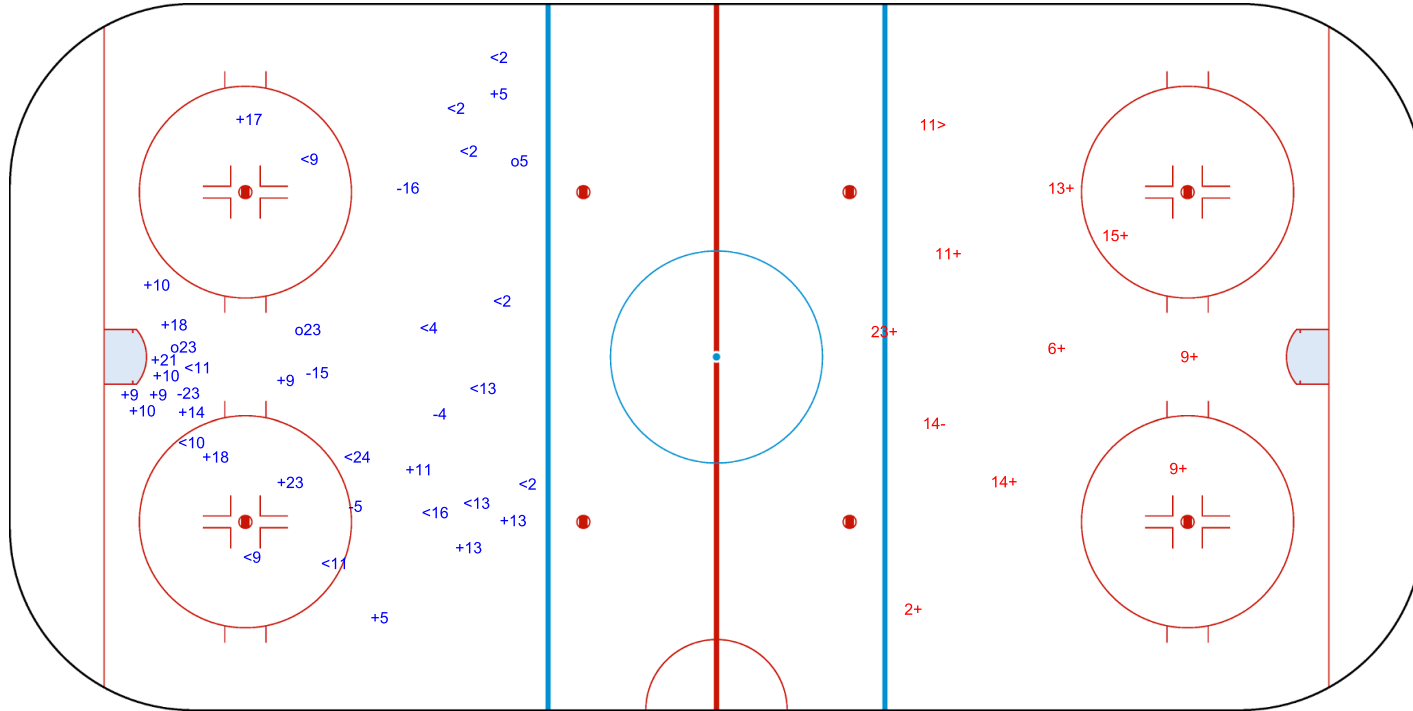

Shots by NED
Goals (o): 3   SSG (+): 17
SSP (<): 15   SPG (-): 5

o23
o23
o5

GK 1 of ISR

ISR → 3rd Period ← NED

Shots by ISR
Goals (o): 0   SSG (+): 9
SSP (>): 1   SPG (-): 1

GK 30 of NED

Legend:	GK Goalkeeper	SPG Shots past goal	SSG Shots saved by goalkeeper	SSP Shots saved by player