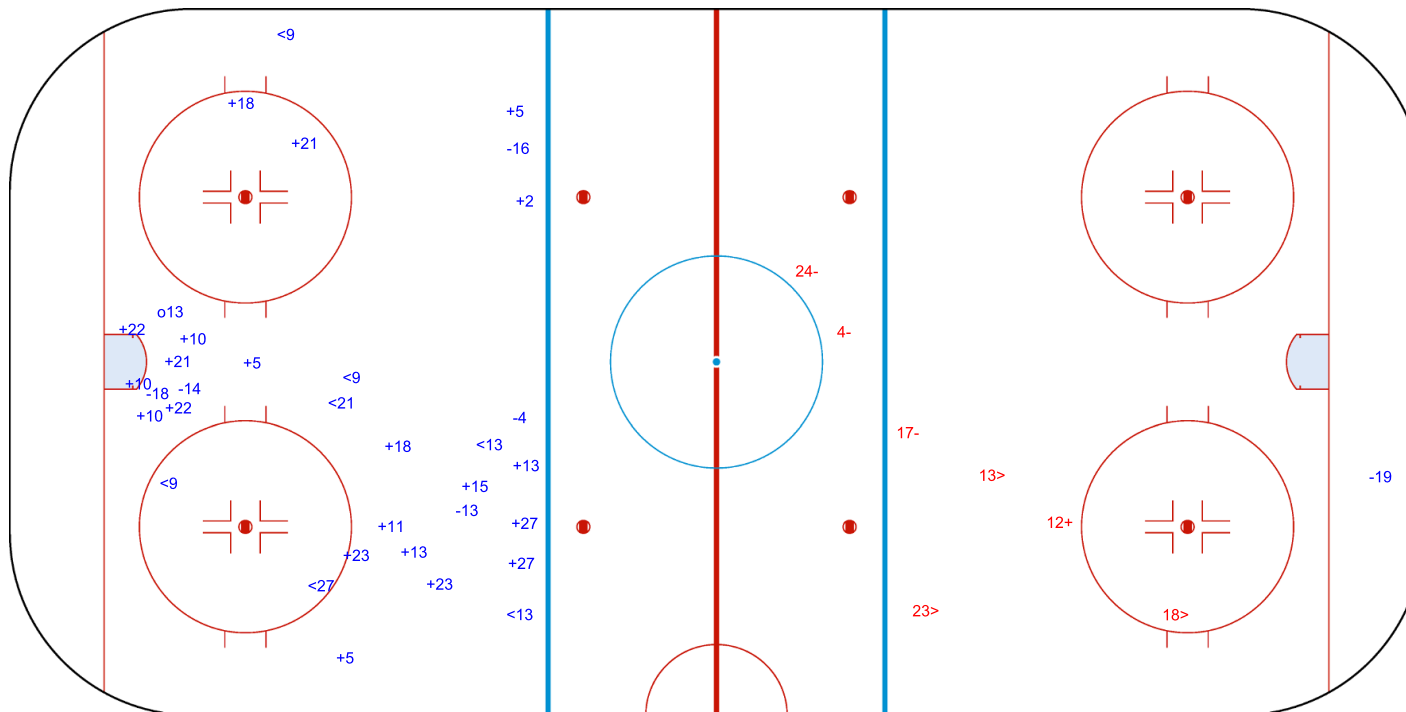

SHOT CHART  
ISR - NED

Shots by NED  
Goals (o): 1    SSG (+): 21  
SSP (<): 7    SPG (-): 6

GK 1 of ISR

ISR →    1st Period    ← NED

Shots by ISR  
Goals (o): 0    SSG (+): 1  
SSP (>): 3    SPG (-): 3

GK 30 of NED

Shots by ISR  
Goals (o): 0  
SSP (<): 3

SSG (+): 8  
SPG (-): 3

GK 30 of NED

NED → 2nd Period ← ISR

Shots by NED  
Goals (o): 3  
SSP (>): 4

SSG (+): 23  
SPG (-): 6

GK 1 of ISR

Shots by NED  
Goals (o): 3    SSG (+): 17  
SSP (<): 15    SPG (-): 5