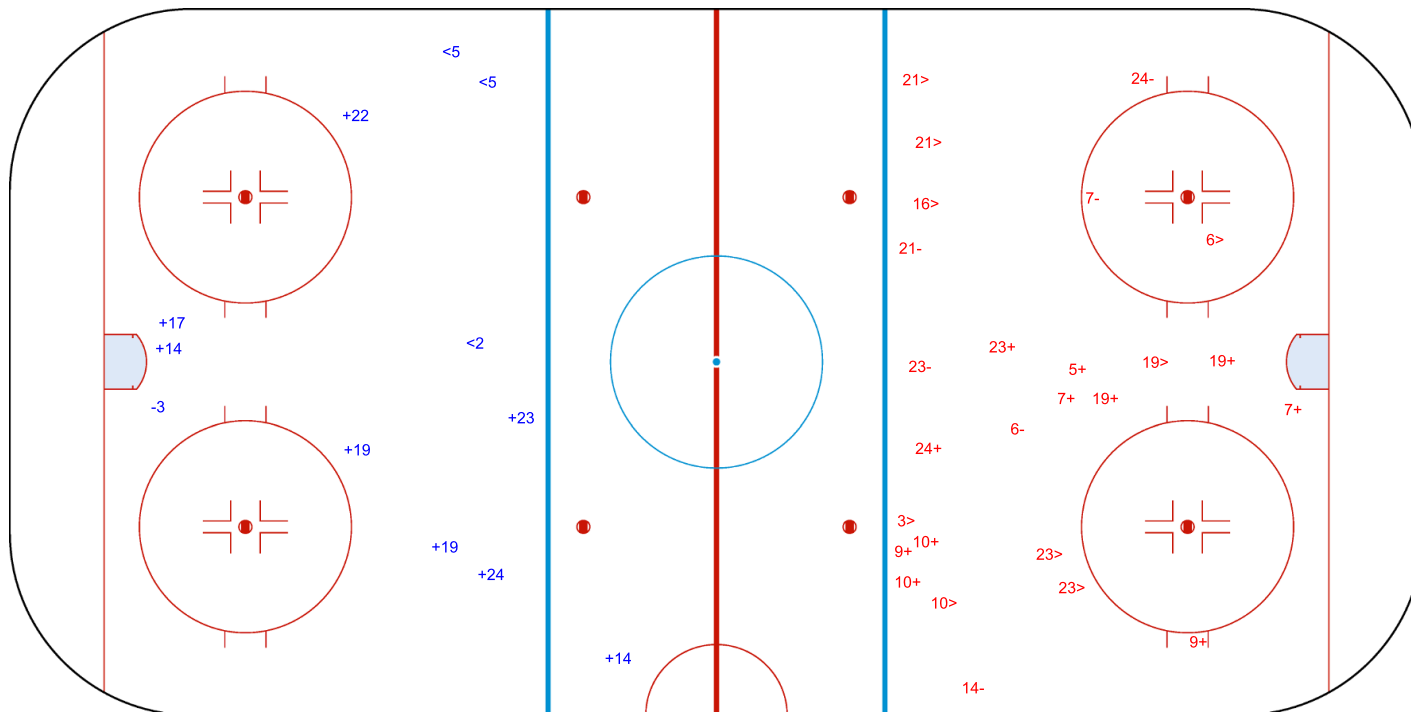

SHOT CHART
CRO - ESP

Shots by ESP
Goals (o): 0 SSG (+): 8
SSP (<): 3 SPG (-): 1

GK 1 of CRO

CRO → 1st Period ← ESP

Shots by CRO
Goals (o): 0 SSG (+): 11
SSP (>): 9 SPG (-): 6

GK 20 of ESP

Shots by CRO

Goals (o): 0 SSG (+): 7
SSP (<): 5 SPG (-): 10

GK 20 of ESP

ESP → 2nd Period ← CRO

Shots by ESP

Goals (o): 0 SSG (+): 13
SSP (>): 2 SPG (-): 3

GK 1 of CRO

Shots by ESP

Goals (o): 0

SSG (+): 9