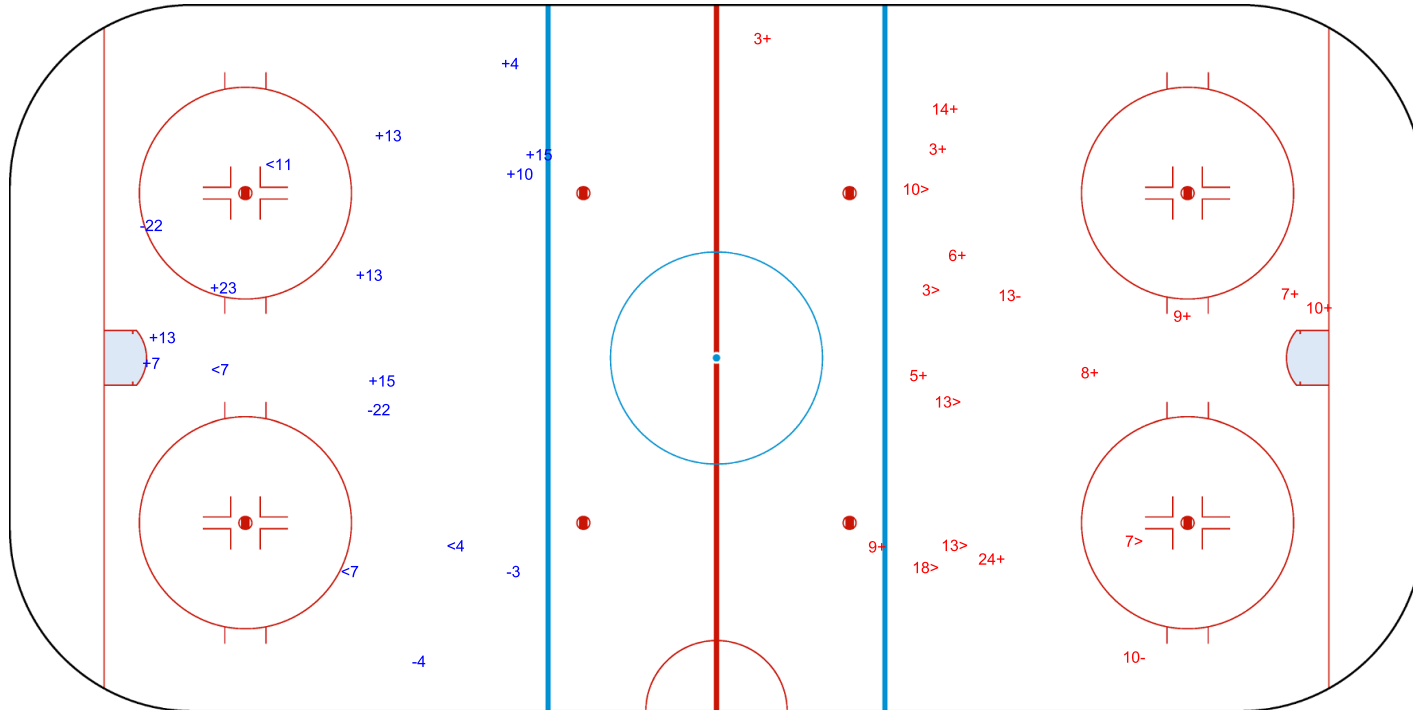

SSP (<): 4

SPG (-): 4

GK 1 of CRO

3rd Period

Shots by CRO

Goals (o): 0

SSG (+): 11

SSP (>): 6

SPG (-): 2

GK 20 of ESP

Shots by ESP

Goals (o): 0 SSG (+): 1
SSP (<): 1 SPG (-): 0

GK 1 of CRO

CRO → Overtime ← ESP

Shots by CRO

Goals (o): 0 SSG (+): 5
SSP (>): 1 SPG (-): 1