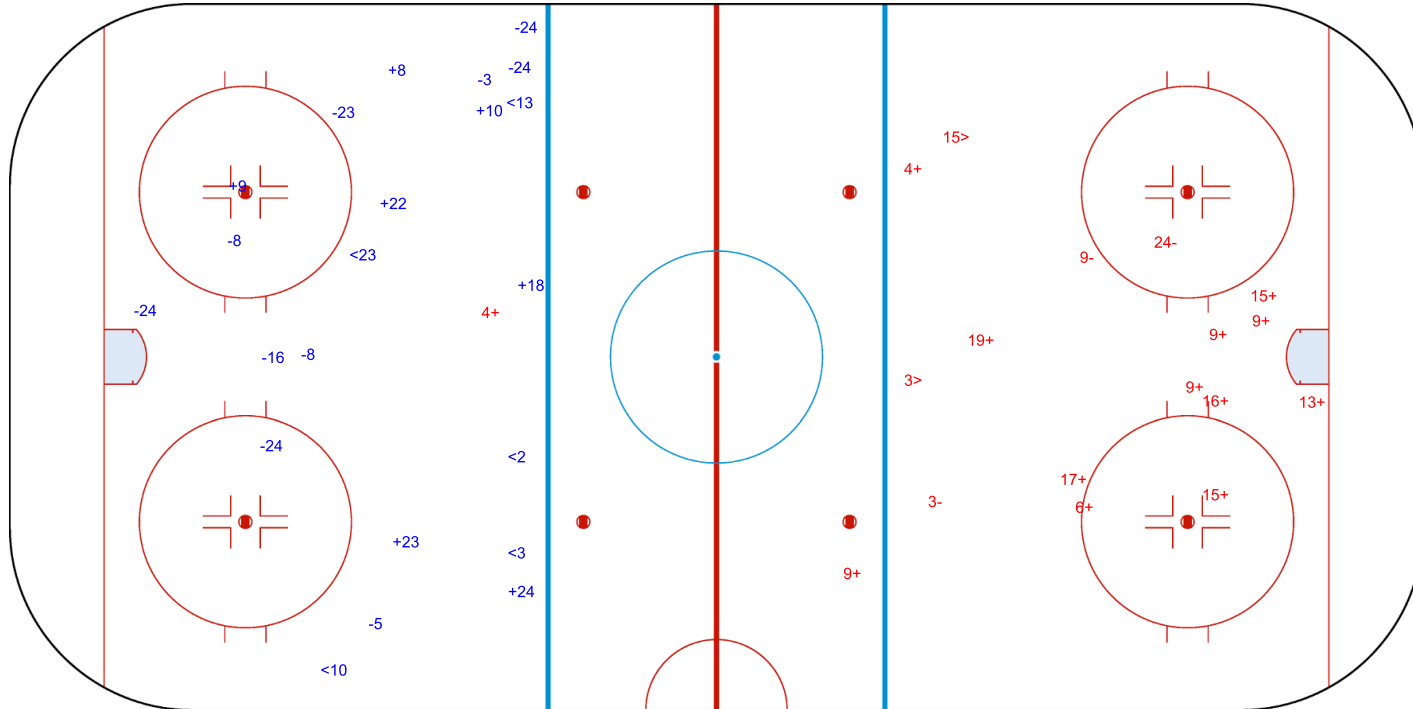

GK 20 of ESP

ESP → 2nd Period ← CRO

Shots by ESP

Goals (o): 0 SSG (+): 13
SSP (>): 2 SPG (-): 3

GK 1 of CRO

Shots by ESP

Goals (o): 0

SSG (+): 9

SSP (<): 4

SPG (-): 4

GK 1 of CRO

3rd Period

Shots by CRO

Goals (o): 0

SSG (+): 11

SSP (>): 6