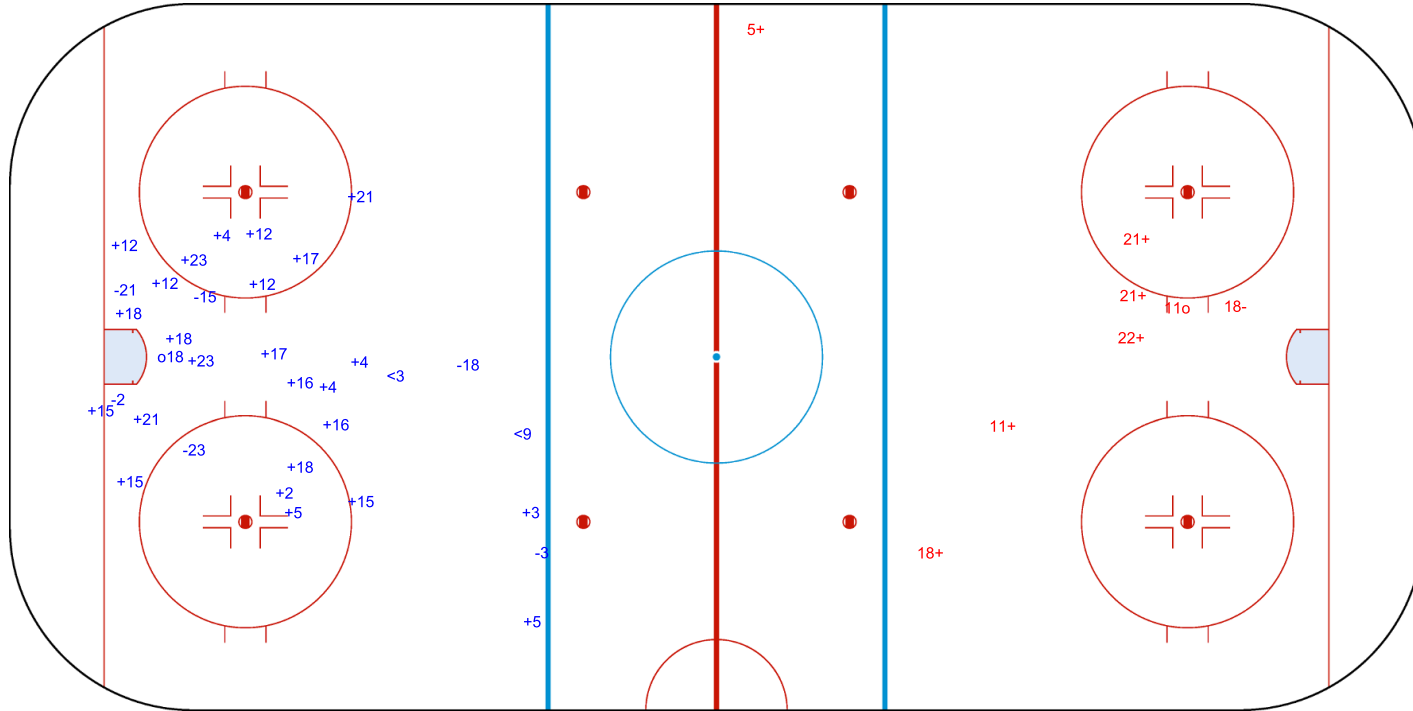

SHOT CHART
CHN - NED

Shots by NED
Goals (o): 0
SSG (+): 4
SSP (-): 1
SPG (-): 0

GK 1 of CHN

CHN → 1st Period ← NED

Shots by CHN
Goals (o): 2
SSG (+): 13
SSP (-): 2
SPG (-): 6

GK 1 of NED

Shots by CHN

Goals (o): 1 SSG (+): 25
SSP (<): 2 SPG (-): 6

GK 1 of NED

NED → 2nd Period ← CHN

Shots by NED

Goals (o): 1 SSG (+): 6
SSP (>): 0 SPG (-): 1

GK 1 of CHN

Shots by NED

Goals (o): 0 SSG (+): 6
SSP (-): 2 SPG (-): 3

GK 1 of CHN