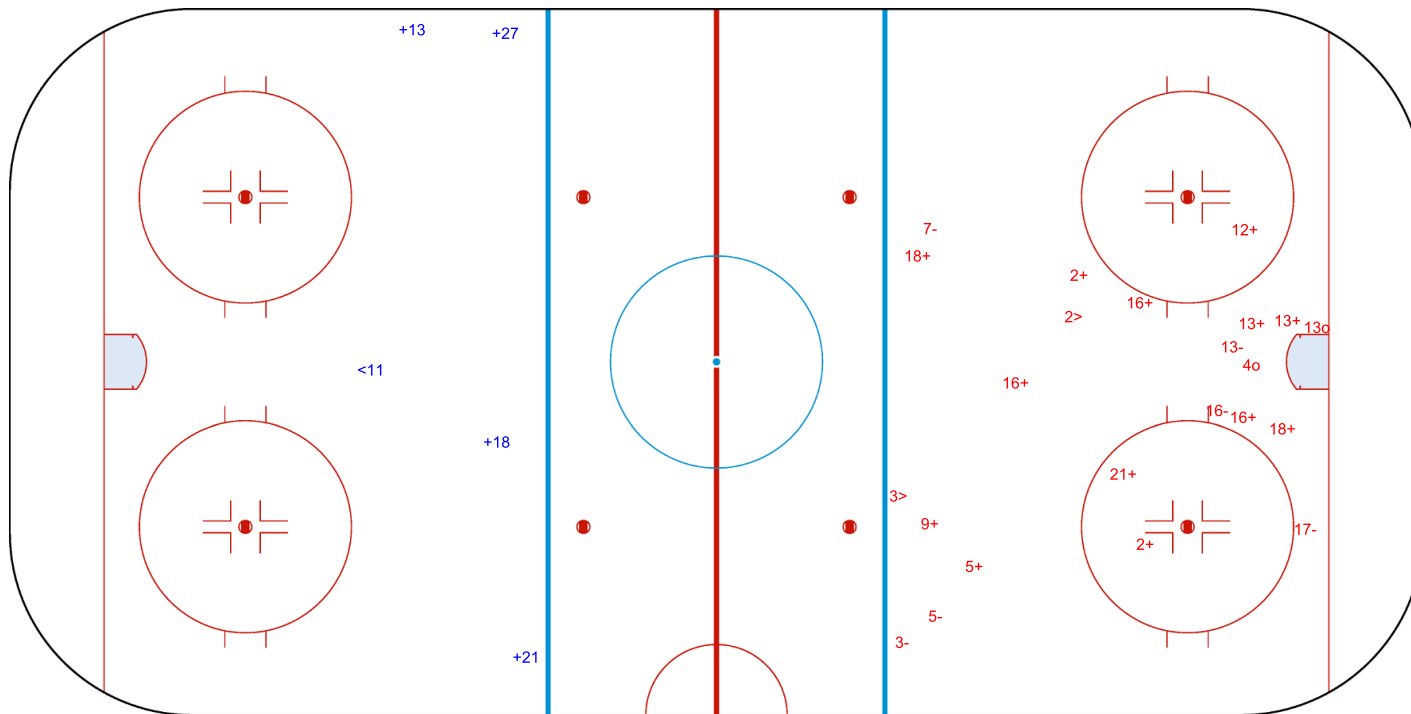

SHOT CHART
CHN - NED

Shots by NED
Goals (o): 0
SSG (+): 4
SSP (-): 1
SPG (-): 0

GK 1 of CHN

CHN → 1st Period ← NED

Shots by CHN
Goals (o): 2
SSG (+): 13
SSP (-): 2
SPG (-): 6

GK 1 of NED

Shots by CHN

Goals (o): 1 SSG (+): 25
SSP (<): 2 SPG (-): 6

GK 1 of NED

NED → 2nd Period ← CHN

Shots by NED

Goals (o): 1 SSG (+): 6
SSP (>): 0 SPG (-): 1

GK 1 of CHN

Shots by NED

Goals (o): 0 SSG (+): 6
SSP (-): 2 SPG (-): 3

GK 1 of CHN