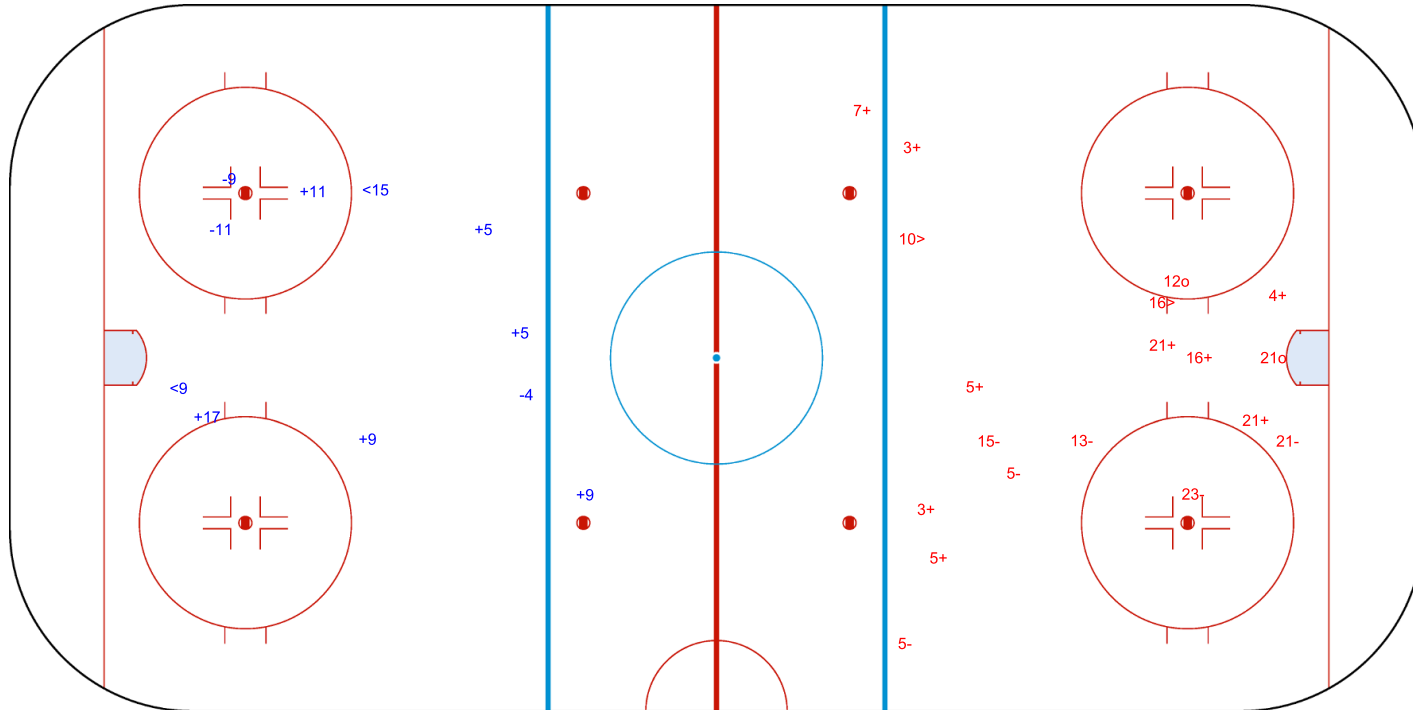

CHN

3rd Period

NED

Shots by CHN

Goals (o): 2 SSG (+): 9
SSP (>): 2 SPG (-): 6

GK 1 of NED

Legend:
GK Goalkeeper **SPG** Shots past goal **SSG** Shots saved by goalkeeper **SSP** Shots saved by player