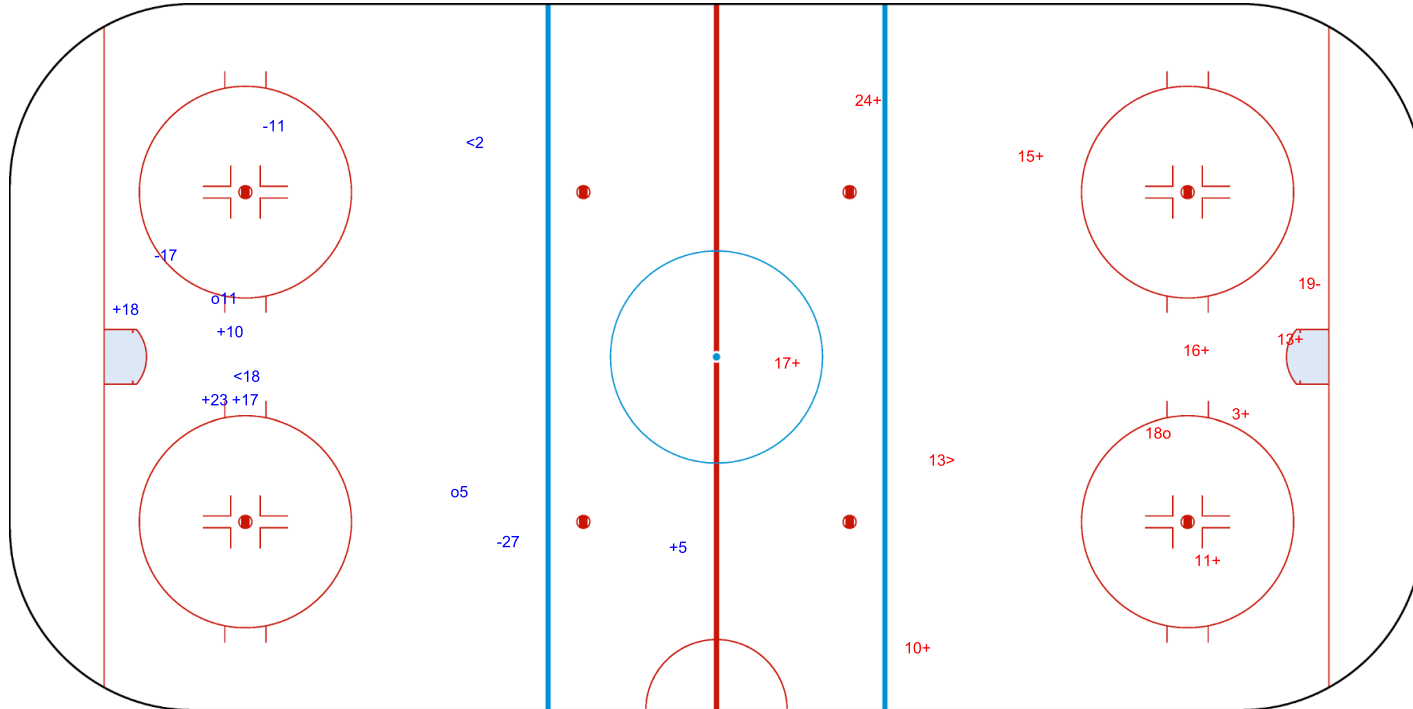

SHOT CHART  
NED - ESP

Shots by ESP  
Goals (o): 0  
SSG (+): 5  
SSP (-): 3  
SPG (-): 3

GK 30 of NED

NED → 1st Period ← ESP

Shots by NED  
Goals (o): 2  
SSG (+): 6  
SSP (-): 1  
SPG (-): 5

GK 25 of ESP

Shots by NED

Goals (o): 2    SSG (+): 5  
SSP (<): 2    SPG (-): 3

GK 20 of ESP

GK 25 of ESP

ESP →    2nd Period    ← NED

Shots by ESP

Goals (o): 1    SSG (+): 8  
SSP (>): 1    SPG (-): 1

GK 30 of NED