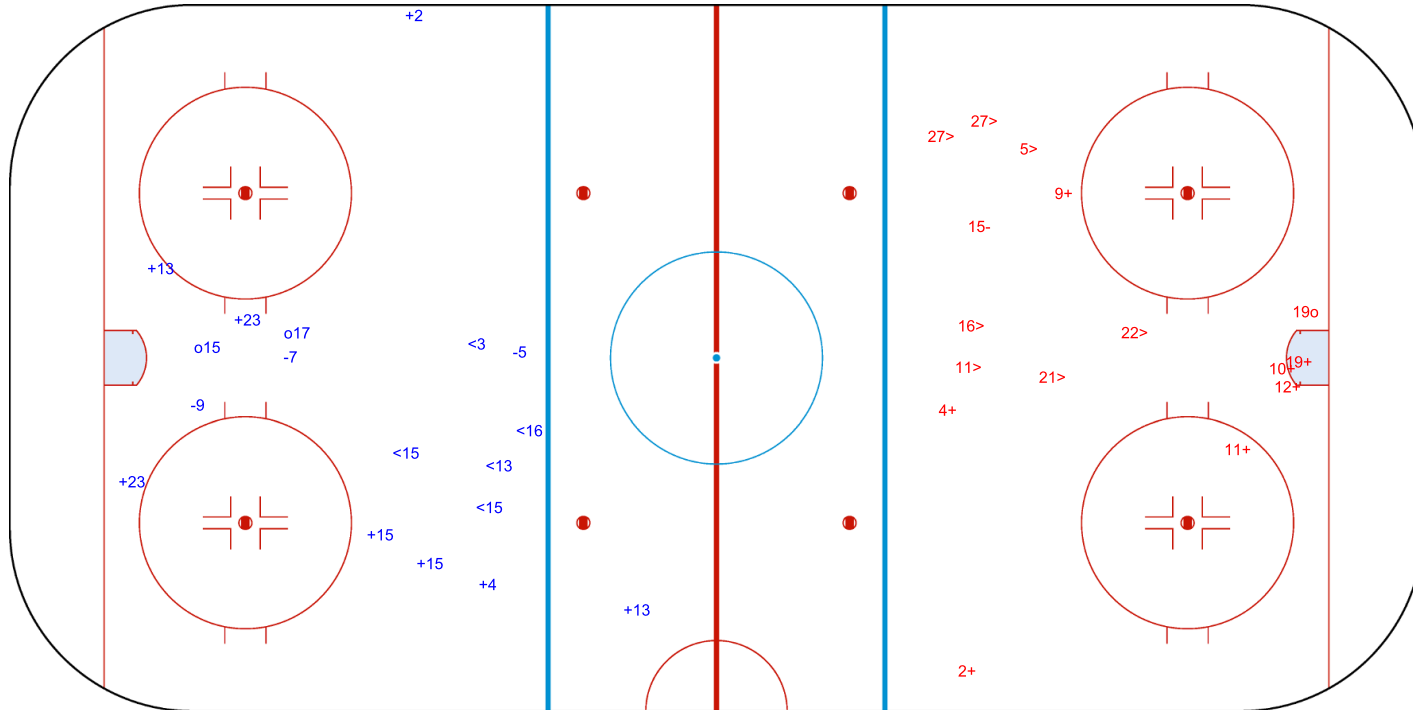

Shots by ESP

Goals (o): 2    SSG (+): 8  
SSP (<): 5    SPG (-): 3

GK 30 of NED

NED → 3rd Period ← ESP

Shots by NED

Goals (o): 1    SSG (+): 7  
SSP (>): 7    SPG (-): 1

GK 20 of ESP

Legend:			
<b>GK</b>	Goalkeeper	<b>SPG</b>	Shots past goal
<b>SSG</b>	Shots saved by goalkeeper	<b>SSP</b>	Shots saved by player