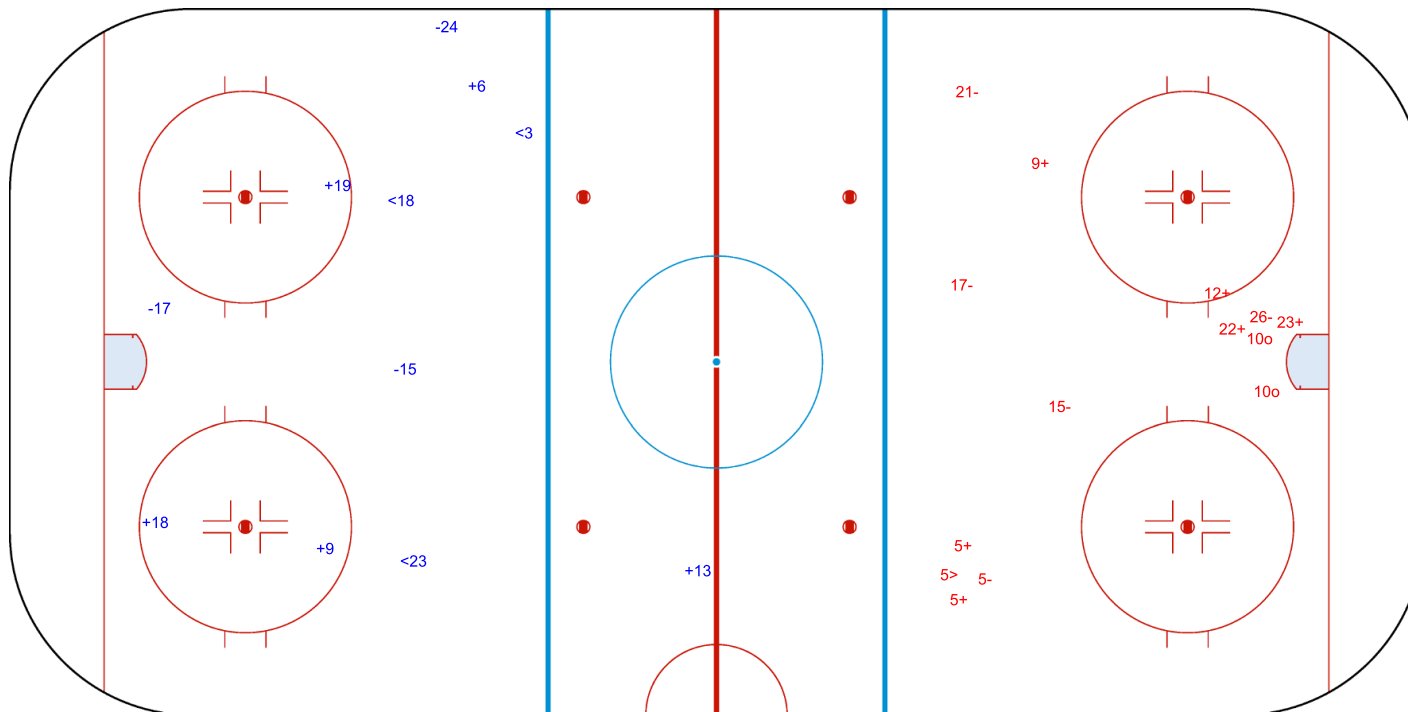

SHOT CHART  
NED - ESP

Shots by ESP  
Goals (o): 0  
SSG (+): 5  
SSP (-): 3  
SPG (-): 3

GK 30 of NED

NED → 1st Period ← ESP

Shots by NED  
Goals (o): 2  
SSG (+): 6  
SSP (-): 1  
SPG (-): 5

GK 25 of ESP

Shots by NED

Goals (o): 2    SSG (+): 5  
SSP (<): 2    SPG (-): 3

GK 20 of ESP

GK 25 of ESP

ESP →    2nd Period    ← NED

Shots by ESP

Goals (o): 1    SSG (+): 8  
SSP (>): 1    SPG (-): 1

GK 30 of NED