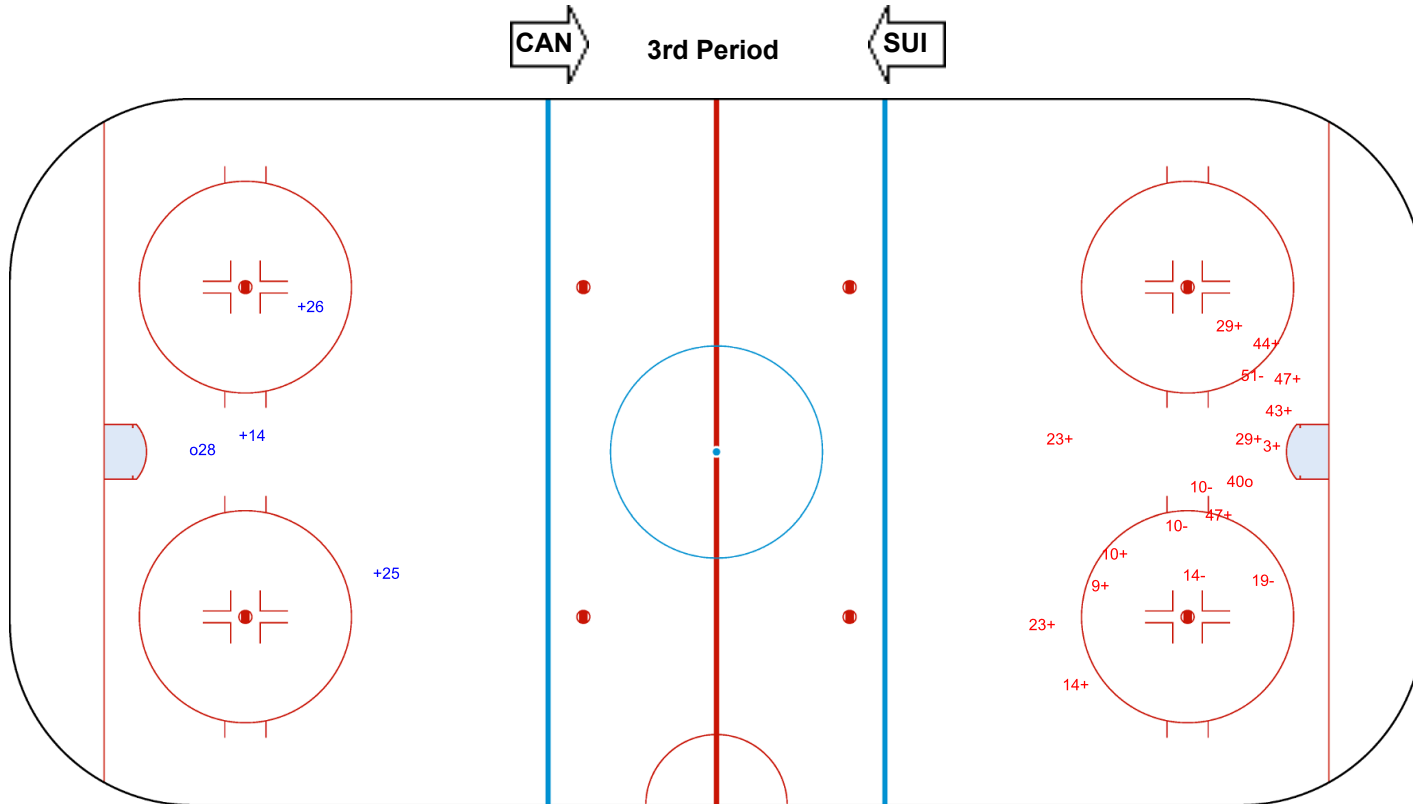

Goals (o): 1

SSG (+): 12

SSP (>): 0

SPG (-): 5

GK 20 of SUI

Legend:	GK Goalkeeper	SPG Shots past goal	SSG Shots saved by goalkeeper	SSP Shots saved by player
----------------	----------------------	----------------------------	--------------------------------------	----------------------------------