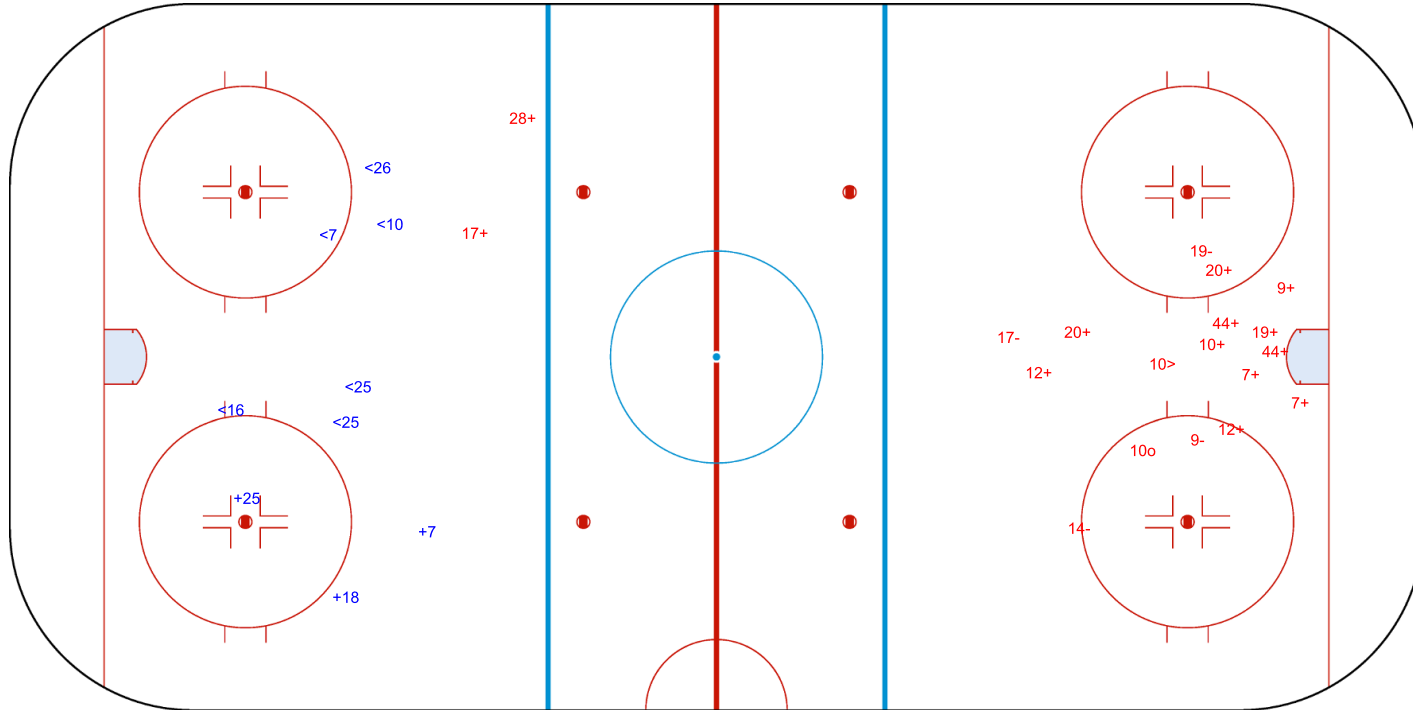

2022

DENMARK

Frederikshavn - Herning

KVIK HOCKEY ARENA

SAT 27 AUG 2022

START TIME 19:00

ICE HOCKEY

IIHF ICE HOCKEY WOMEN'S WORLD CHAMPIONSHIP

PRELIMINARY ROUND - GROUP A, GAME 9

INTERNATIONAL ICE HOCKEY FEDERATION

SHOT CHART

CAN - SUI

1st Period

Shots by SUI

Goals (o): 0

SSG (+): 3

SSP (-): 6

SPG (-): 0

GK 35 of CAN

Shots by CAN

Goals (o): 1

SSG (+): 13

SSP (>): 1

SPG (-): 4

GK 20 of SUI