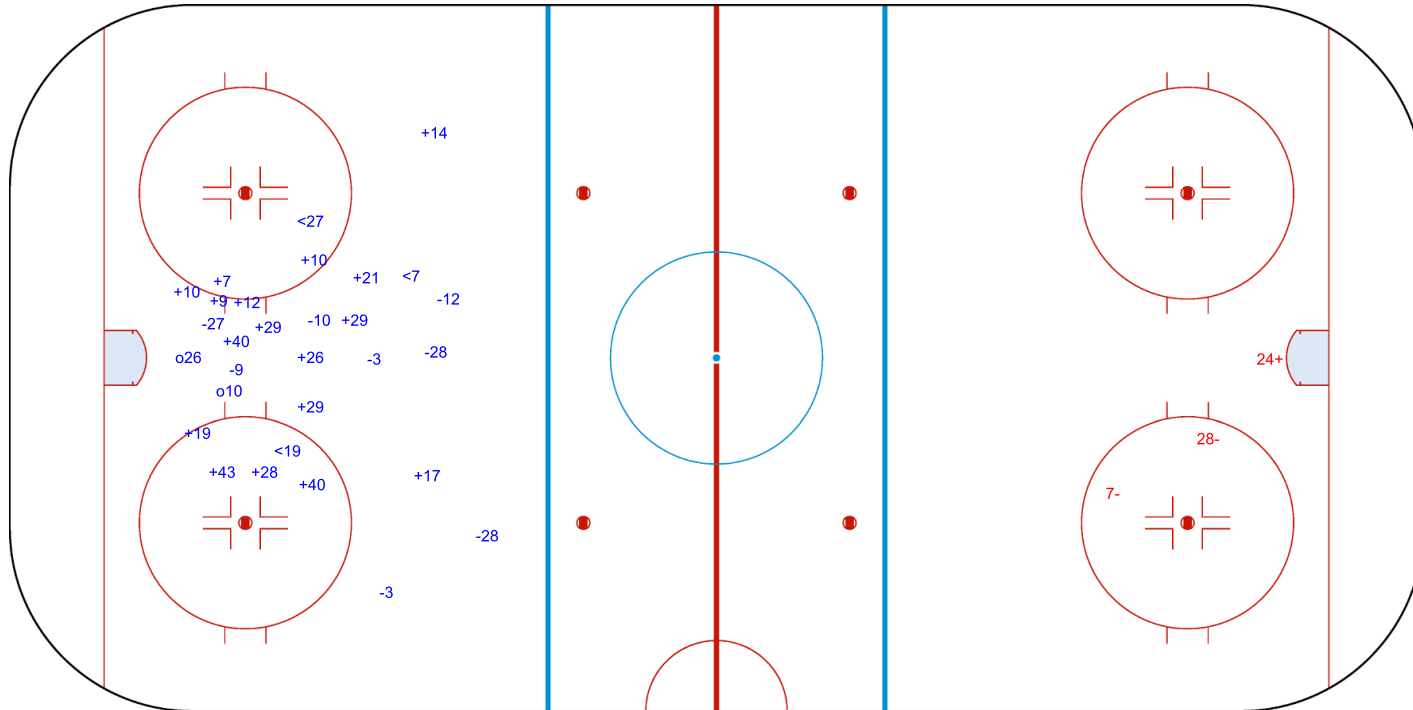

PRELIMINARY ROUND - GROUP A, GAME 9

INTERNATIONAL ICE HOCKEY FEDERATION

Shots by SUI

Goals (o): 0

SSG (+): 1

SSP (>): 0

SPG (-): 2

2022

DENMARK

KVIK HOCKEY ARENA

SAT 27 AUG 2022

START TIME 19:00

Frederikshavn - Herning

Shots by SUI

Goals (o): 1

SSG (+): 3