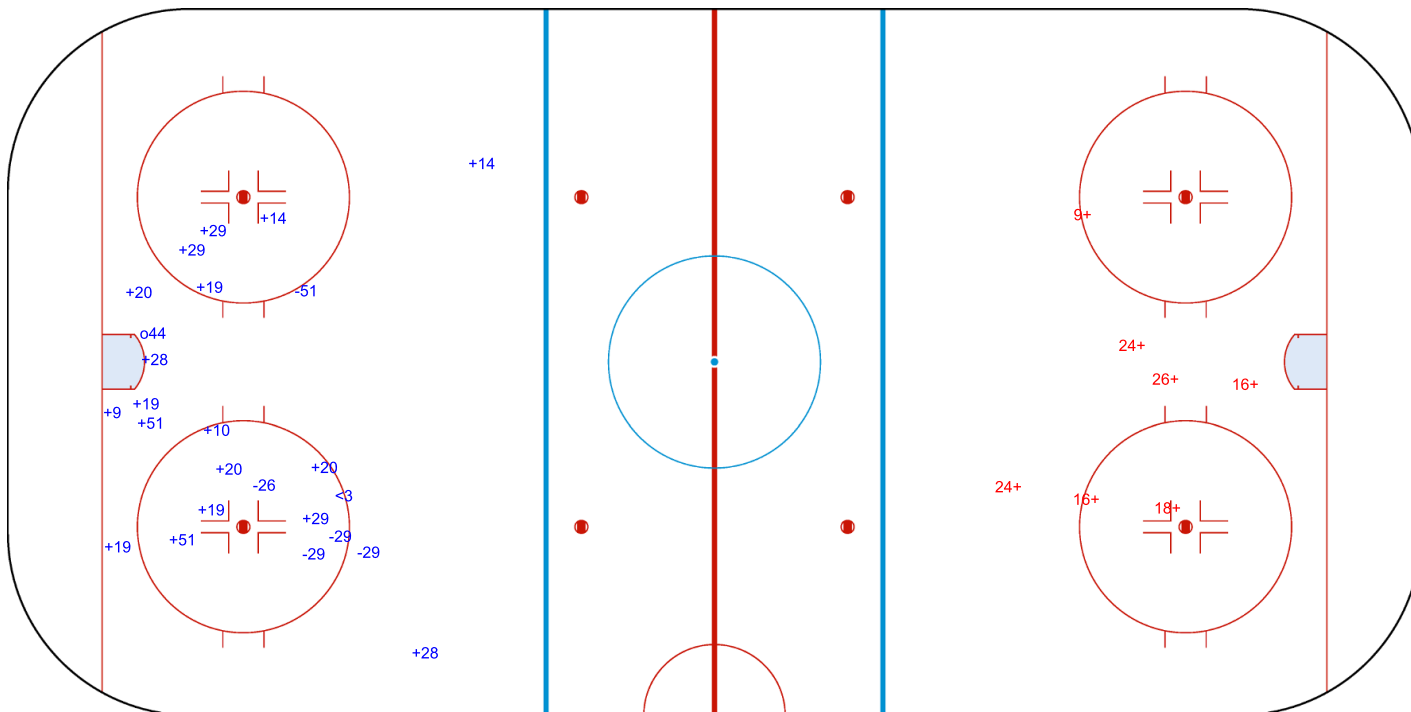

# KVIK HOCKEY ARENA

THU 1 SEP 2022

START TIME 20:00

Frederikshavn - Herning

Shots by CAN

Goals (o): 1    SSG (+): 18

SSP (<): 1    SPG (-): 5

GK 30 of SWE

## 2nd Period