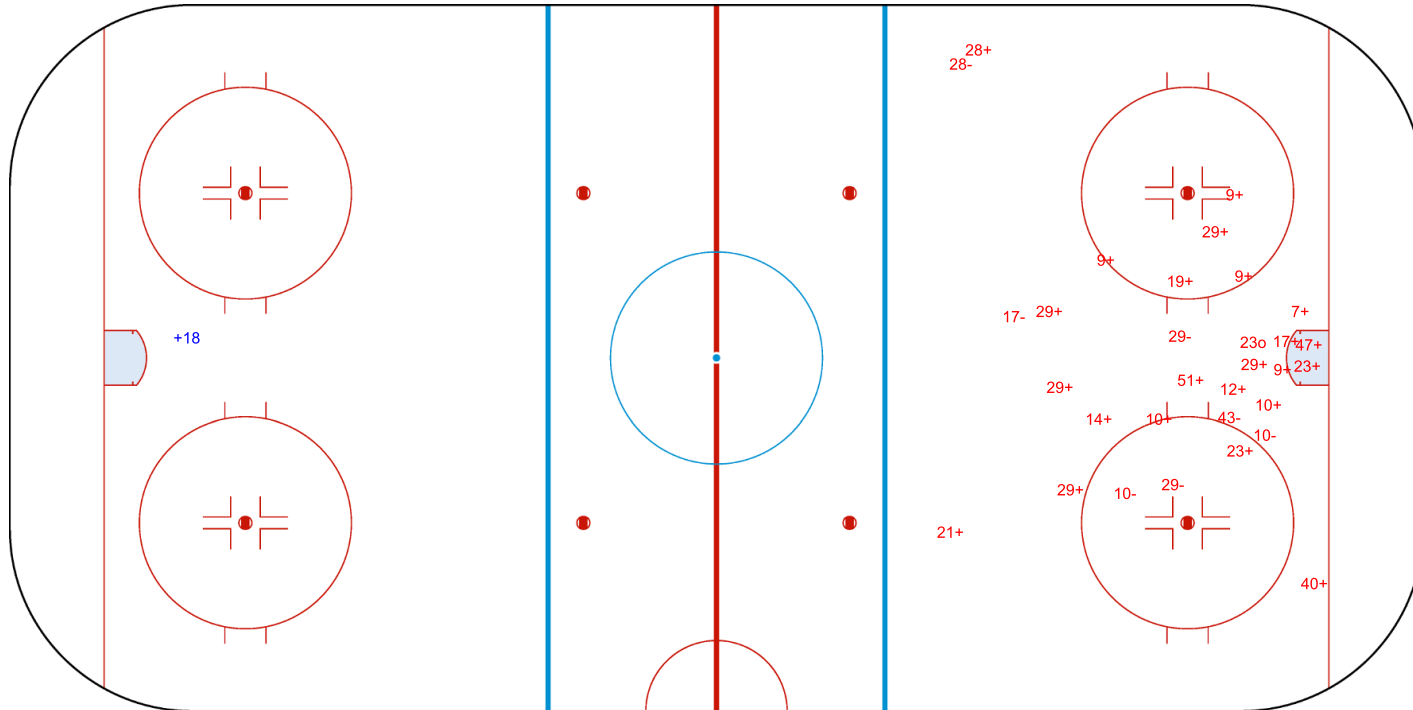

2022

DENMARK

KVIK HOCKEY ARENA

THU 1 SEP 2022

START TIME 20:00

Frederikshavn - Herning

Shots by SWE

Goals (o): 0

SSG (+): 1

SSP (-): 0

SPG (-): 0

GK 35 of CAN

3rd Period

Shots by CAN

Goals (o): 1

SSG (+): 23

SSP (>): 0

SPG (-): 7

GK 30 of SWE

INTERNATIONAL ICE HOCKEY FEDERATION

IIHF ICE HOCKEY WOMEN'S WORLD CHAMPIONSHIP

QUARTERFINALS, GAME 24

Legend:	
GK Goalkeeper	SPG Shots past goal
SSG Shots saved by goalkeeper	SSP Shots saved by player