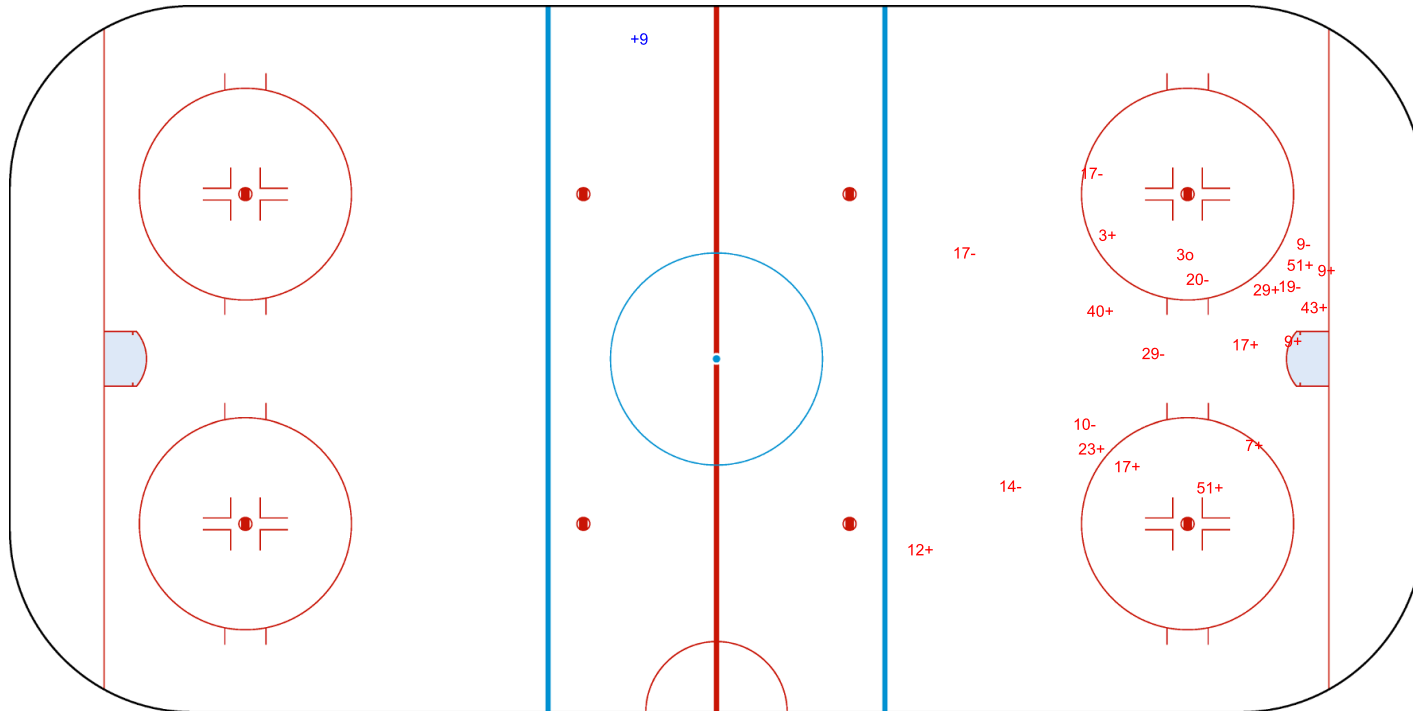

Shots by CAN

Goals (o): 1

SSG (+): 13

SSP (>): 0

SPG (-): 8

GK 30 of SWE

2022

DENMARK

## 2nd Period