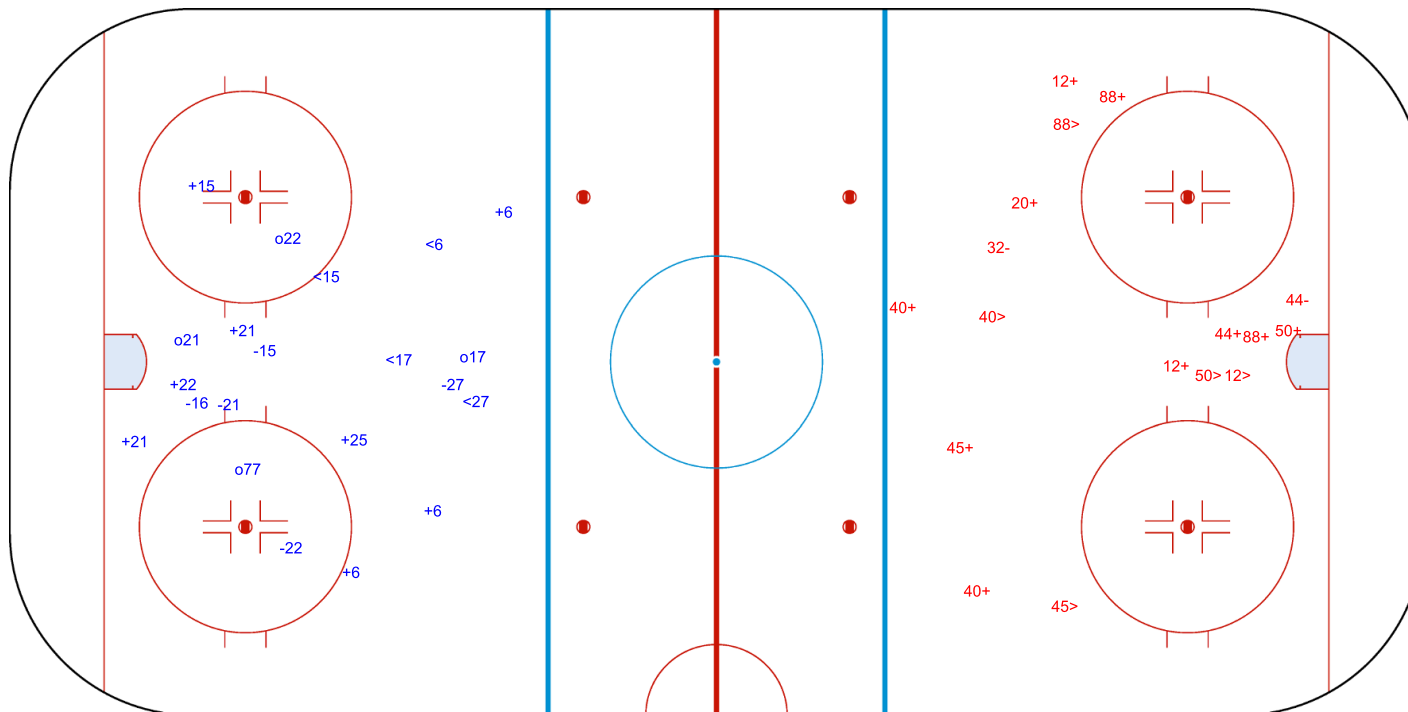

### SHOT CHART

#### IRL - ARG

Shots by ARG  
Goals (o): 4    SSG (+): 8  
SSP (<): 4    SPG (-): 5

Shots by IRL  
Goals (o): 0    SSG (+): 10  
SSP (>): 5    SPG (-): 2

GK 33 of IRL

GK 88 of ARG

ICE STADIUM

TUE 7 NOV 2023  
START TIME 15:30

ICE HOCKEY

WOMEN'S DEVELOPMENT CUP  
PRELIMINARY ROUND, GAME 3

Shots by IRL

Goals (o): 2    SSG (+): 8  
SSP (<): 4    SPG (-): 1

GK 88 of ARG

2nd Period

Shots by ARG

Goals (o): 3    SSG (+): 10  
SSP (>): 2    SPG (-): 4