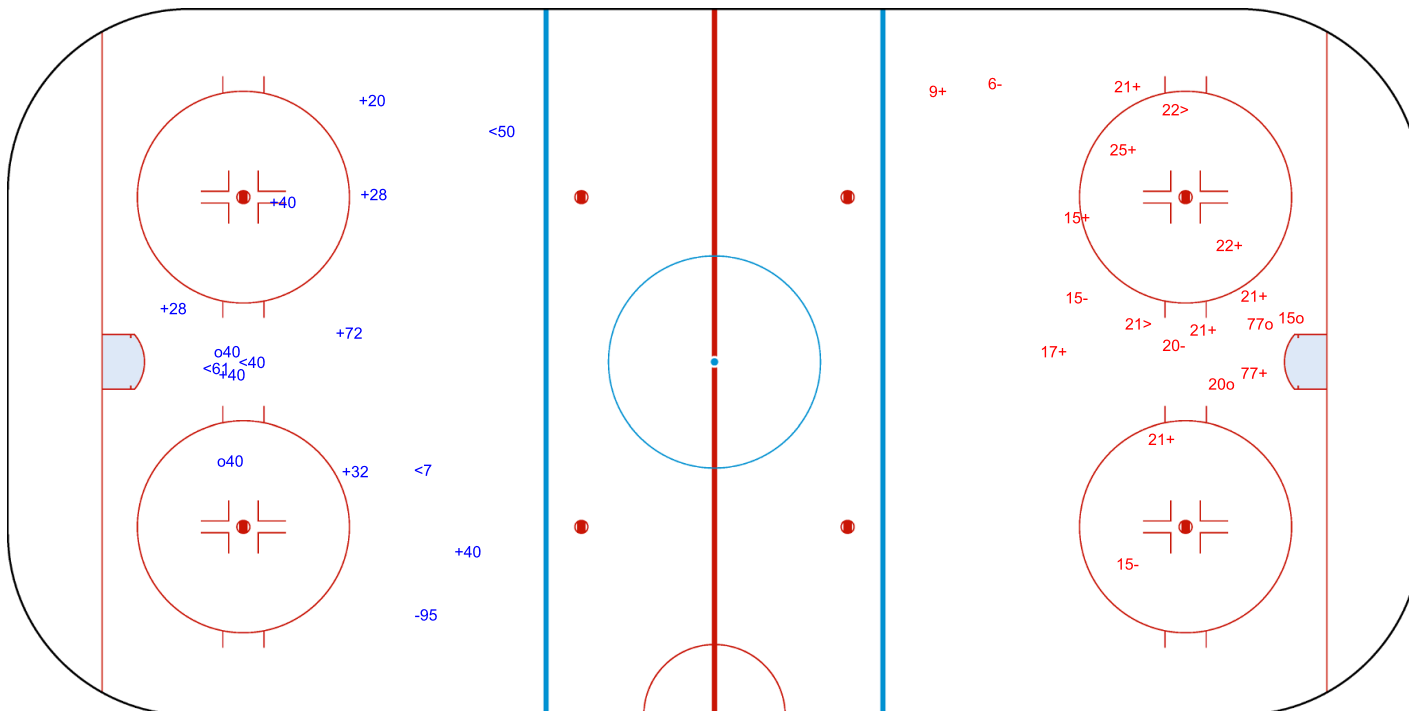

#### IRL - ARG

Shots by ARG  
Goals (o): 4    SSG (+): 8  
SSP (<): 4    SPG (-): 5

Shots by IRL  
Goals (o): 0    SSG (+): 10  
SSP (>): 5    SPG (-): 2

GK 33 of IRL

GK 88 of ARG

ICE STADIUM

TUE 7 NOV 2023  
START TIME 15:30

ICE HOCKEY

WOMEN'S DEVELOPMENT CUP  
PRELIMINARY ROUND, GAME 3

Shots by IRL

Goals (o): 2    SSG (+): 8  
SSP (<): 4    SPG (-): 1

GK 88 of ARG

2nd Period

Shots by ARG

Goals (o): 3    SSG (+): 10  
SSP (>): 2    SPG (-): 4

GK 33 of IRL

ICE STADIUM

TUE 7 NOV 2023  
START TIME 15:30

ICE HOCKEY

WOMEN'S DEVELOPMENT CUP  
PRELIMINARY ROUND, GAME 3

Shots by ARG

Goals (o): 2    SSG (+): 9  
SSP (-): 5    SPG (-): 6

GK 1 of IRL