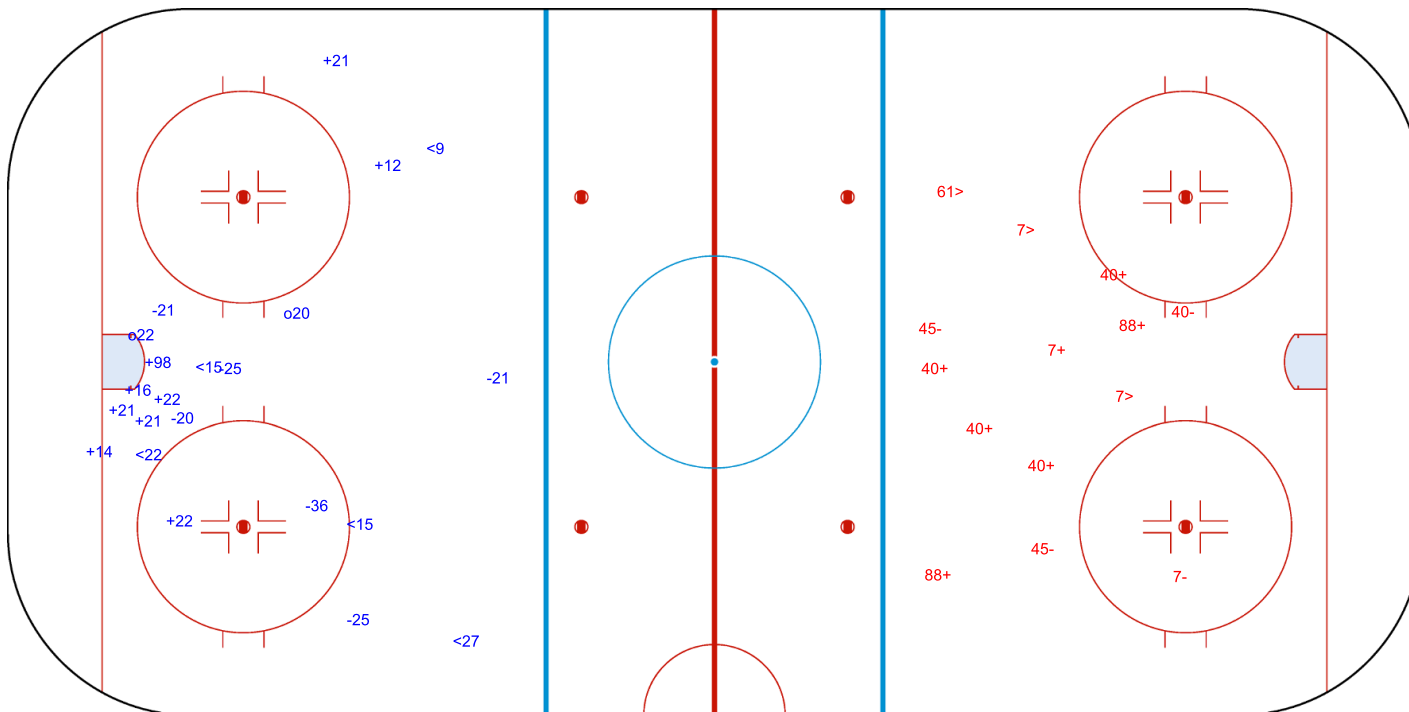

GK 33 of IRL

ICE STADIUM

TUE 7 NOV 2023  
START TIME 15:30

ICE HOCKEY

WOMEN'S DEVELOPMENT CUP  
PRELIMINARY ROUND, GAME 3

Shots by ARG

Goals (o): 2    SSG (+): 9  
SSP (-): 5    SPG (-): 6

GK 1 of IRL

GK 33 of IRL

3rd Period

Shots by IRL

Goals (o): 0    SSG (+): 7  
SSP (>): 3    SPG (-): 4

GK 88 of ARG

Legend:		
<b>GK</b>	Goalkeeper	
<b>SPG</b>	Shots past goal	
<b>SSG</b>	Shots saved by goalkeeper	
<b>SSP</b>	Shots saved by player	