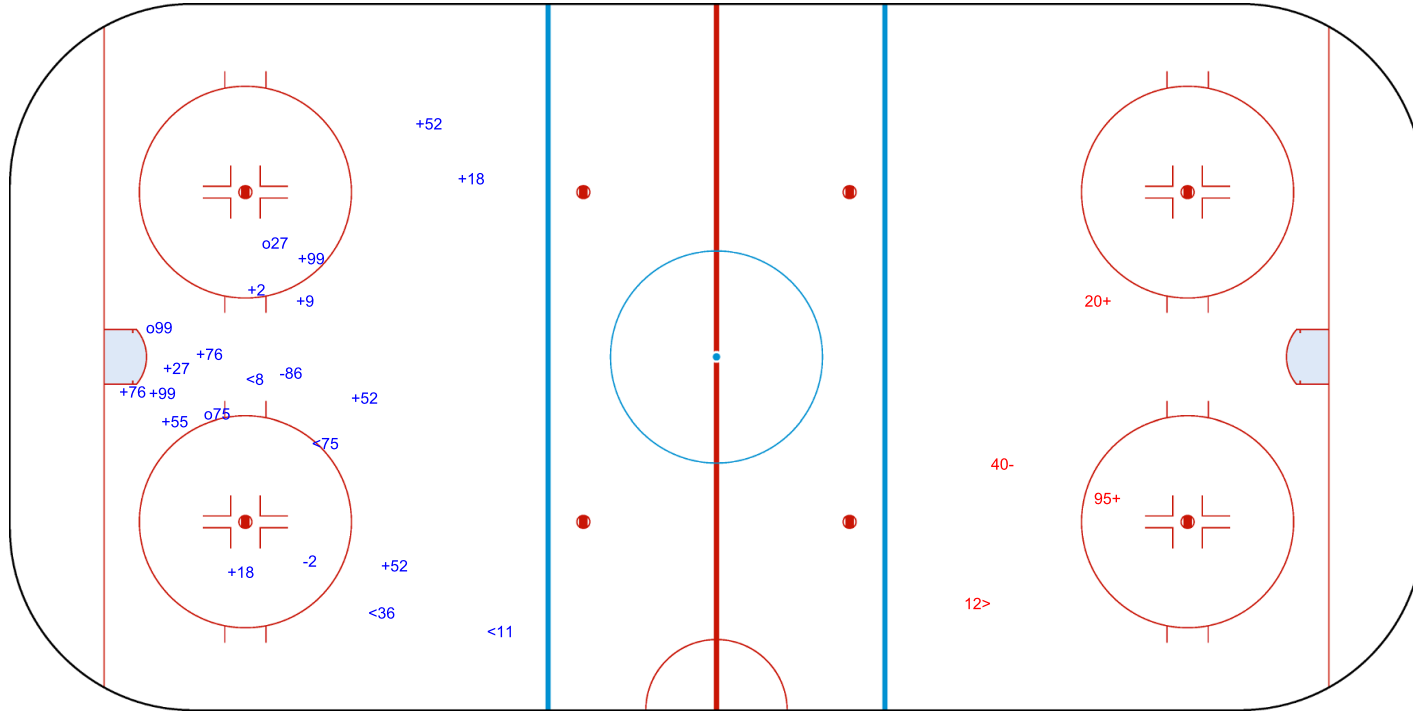

ICE STADIUM

MON 6 NOV 2023
START TIME 15:30

ICE HOCKEY

WOMEN'S DEVELOPMENT CUP
PRELIMINARY ROUND, GAME 1

Shots by IRI
Goals (o): 3   SSG (+): 13
SSP (<): 4   SPG (-): 2

GK 1 of IRL

GK 33 of IRL

IRL → 3rd Period ← IRI

Shots by IRL
Goals (o): 0   SSG (+): 2
SSP (>): 1   SPG (-): 1

GK 22 of IRI

Legend:	
GK Goalkeeper	SSP Shots saved by player
SPG Shots past goal	SSG Shots saved by goalkeeper