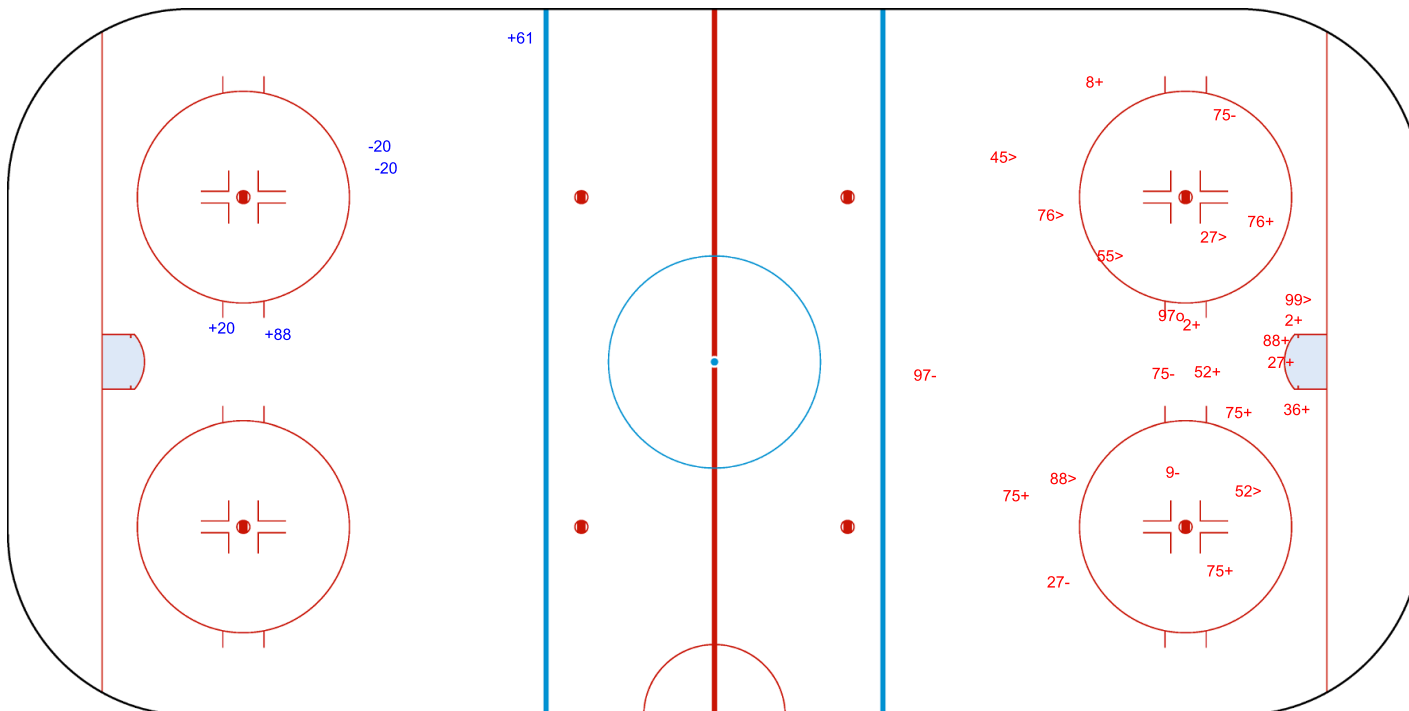

# ICE HOCKEY

**WOMEN'S DEVELOPMENT CUP**  
**PRELIMINARY ROUND, GAME 1**

Shots by IRL

Goals (o): 0

SSP (<): 0

SSG (+): 3

SPG (-): 2

GK 22 of IRL

**2nd Period**

Shots by IRL

Goals (o): 1

SSP (>): 7

SSG (+): 11

SPG (-): 5

GK 33 of IRL

ICE STADIUM

MON 6 NOV 2023  
START TIME 15:30

ICE HOCKEY

WOMEN'S DEVELOPMENT CUP  
PRELIMINARY ROUND, GAME 1

Shots by IRI  
Goals (o): 3    SSG (+): 13  
SSP (<): 4    SPG (-): 2

GK 1 of IRL

GK 33 of IRL

IRL → 3rd Period ← IRI