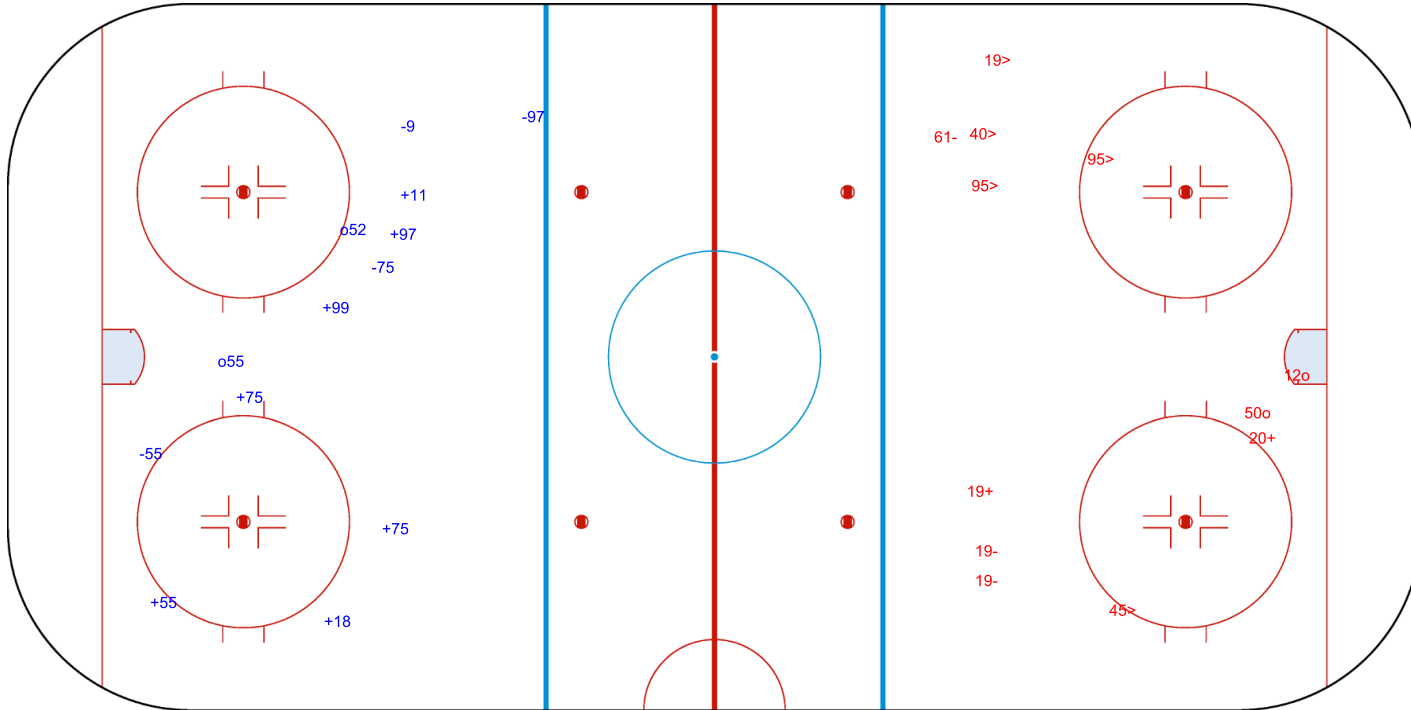

SHOT CHART

IRL - IRI

1st Period

Shots by IRI

Goals (o): 2

SSP (<): 0

SSG (+): 7

SPG (-): 4

GK 33 of IRL

Shots by IRL

Goals (o): 2

SSP (>): 5

SSG (+): 2

SPG (-): 3

GK 22 of IRI