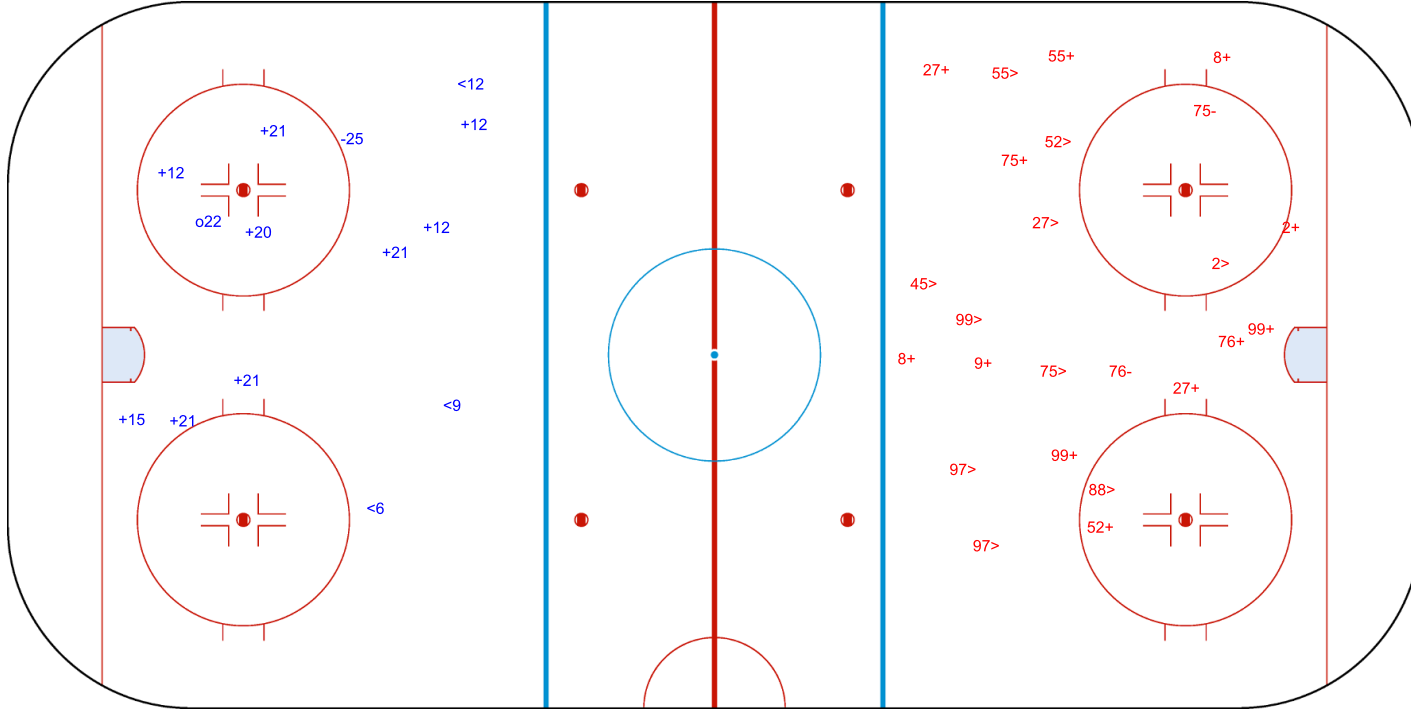

ICE STADIUM

SAT 11 NOV 2023
START TIME 19:00

ICE HOCKEY

WOMEN'S DEVELOPMENT CUP

PLAY-OFFS, GAME 8

Shots by ARG

Goals (o): 1

SSG (+): 9

SSP (<): 3

SPG (-): 1

o22

GK 22 of IRI

2nd Period

Shots by IRI

Goals (o): 0

SSG (+): 12

SSP (>): 10

SPG (-): 2

GK 35 of ARG