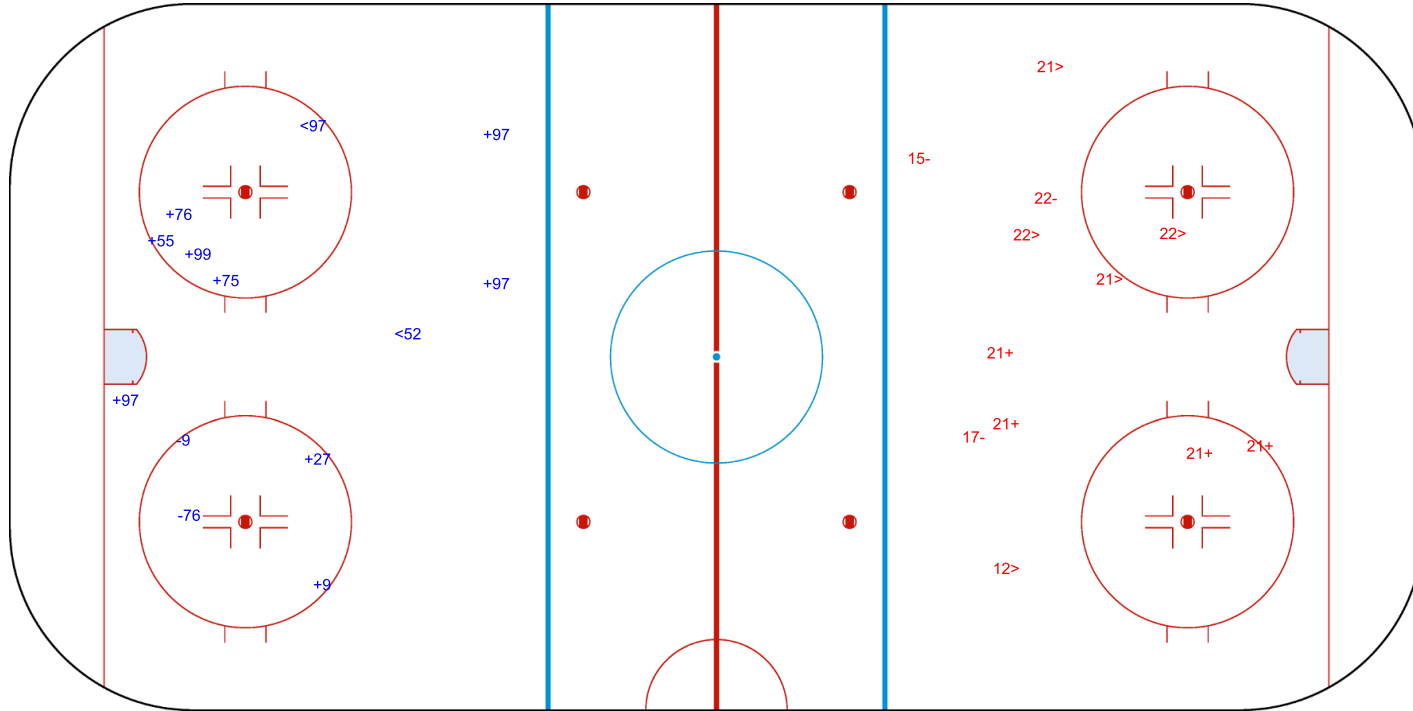

ICE STADIUM

SAT 11 NOV 2023
START TIME 19:00

ICE HOCKEY

WOMEN'S DEVELOPMENT CUP
PLAY-OFFS, GAME 8

Shots by IRI

Goals (o): 0

SSP (<): 2

SSG (+): 9

SPG (-): 2

GK 35 of ARG

3rd Period

Shots by ARG

Goals (o): 0

SSP (>): 5

SSG (+): 4

SPG (-): 3

GK 22 of IRI

Legend:		
GK	Goalkeeper	
SPG	Shots past goal	
SSG	Shots saved by goalkeeper	
SSP	Shots saved by player