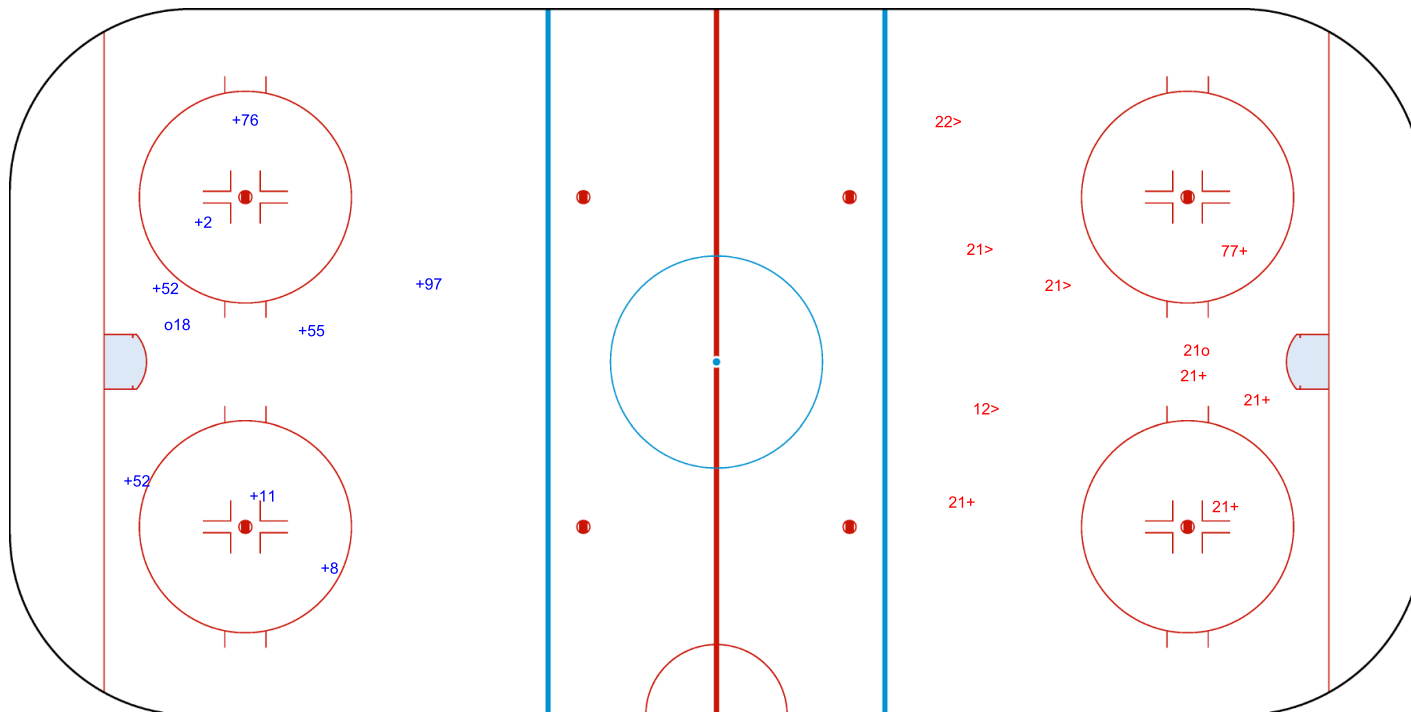

SHOT CHART
ARG - IRI

1st Period

Shots by IRI
Goals (o): 1
SSP (<): 0
SSG (+): 8
SPG (-): 0

GK 35 of ARG

Shots by ARG
Goals (o): 1
SSP (>): 4
SSG (+): 5
SPG (-): 0

GK 22 of IRI

ICE STADIUM

SAT 11 NOV 2023
START TIME 19:00

ICE HOCKEY

WOMEN'S DEVELOPMENT CUP

PLAY-OFFS, GAME 8

Shots by ARG

Goals (o): 1

SSG (+): 9

SSP (<): 3

SPG (-): 1