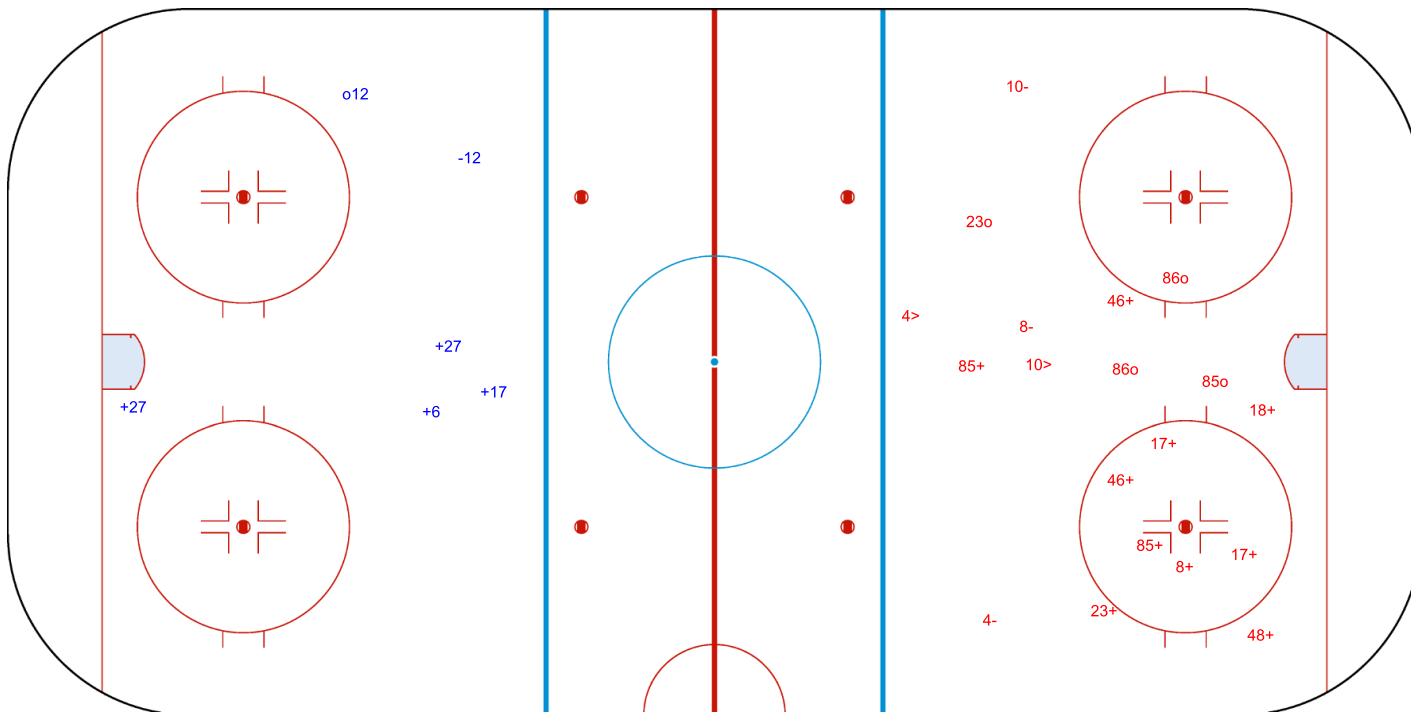

SHOT CHART COL - ARG

Shots by ARG
Goals (o): 1 SSG (+): 4
SSP (<): 0 SPG (-): 1

GK 37 of COL

COL → 1st Period ← ARG

Shots by COL
Goals (o): 4 SSG (+): 10
SSP (>): 2 SPG (-): 3

GK 35 of ARG

ICE STADIUM

SUN 12 NOV 2023
START TIME 19:00

ICE HOCKEY WOMEN'S DEVELOPMENT CUP PLAY-OFFS, GAME 10

Shots by COL

Goals (o): 0 SSG (+): 6
SSP (<): 5 SPG (-): 4

GK 35 of ARG

GK 88 of ARG

2nd Period

Shots by ARG

Goals (o): 0 SSG (+): 8
SSP (>): 6 SPG (-): 1