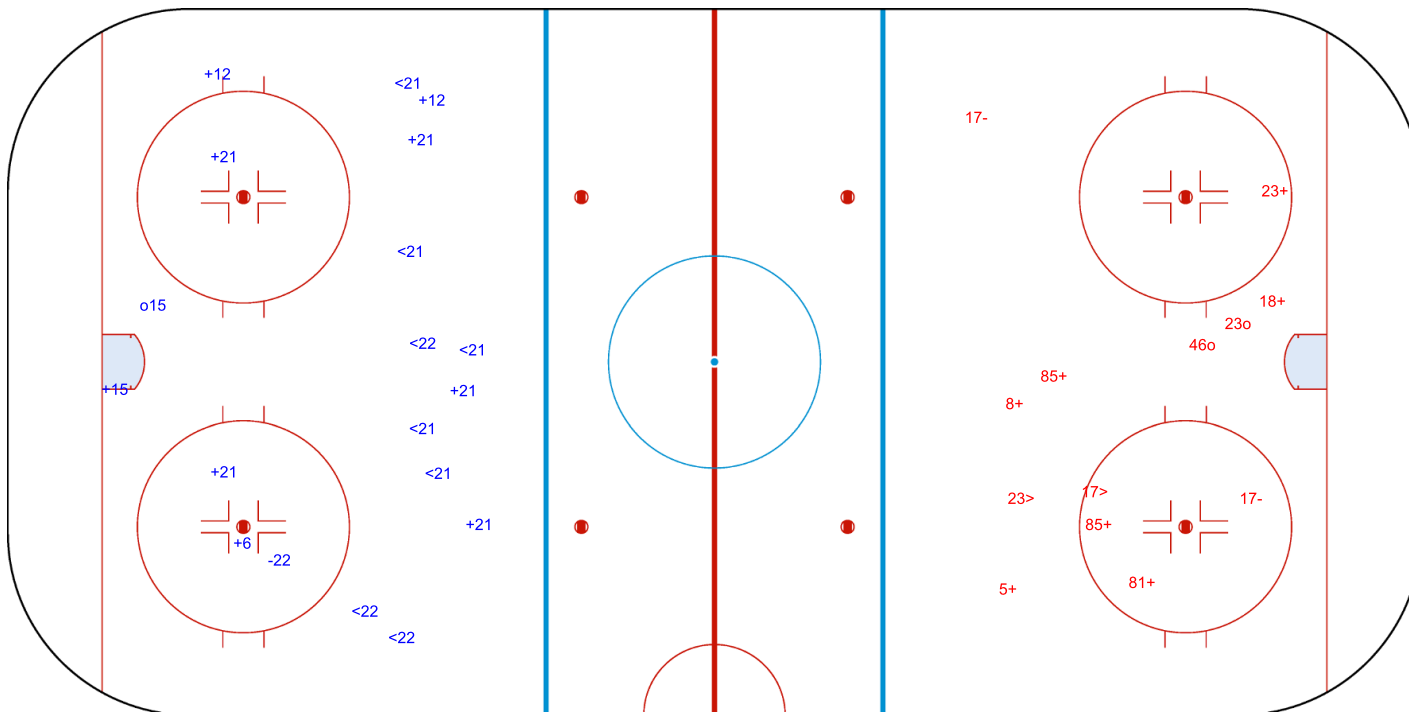

GK 37 of COL

ICE STADIUM

SUN 12 NOV 2023
START TIME 19:00

ICE HOCKEY

WOMEN'S DEVELOPMENT CUP

PLAY-OFFS, GAME 10

Shots by ARG

Goals (o): 1 SSG (+): 9
SSP (-): 8 SPG (-): 1

GK 37 of COL

3rd Period

Shots by COL

Goals (o): 2 SSG (+): 7
SSP (>): 2 SPG (-): 2

GK 88 of ARG

| Legend: | | | |
|------------|---------------------------|------------|-----------------------|
| GK | Goalkeeper | SPG | Shots past goal |
| SSG | Shots saved by goalkeeper | SSP | Shots saved by player |