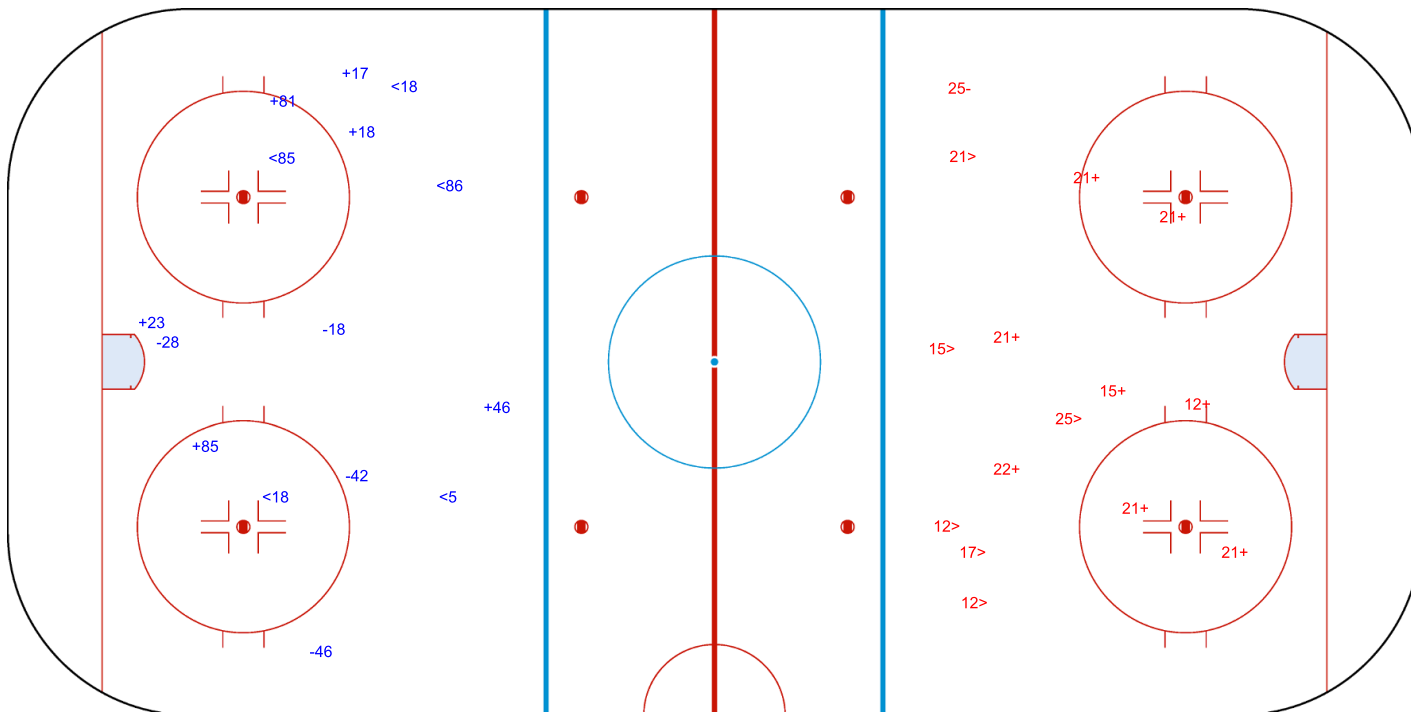

SHOT CHART COL - ARG

Shots by ARG
Goals (o): 1 SSG (+): 4
SSP (<): 0 SPG (-): 1

GK 37 of COL

COL → 1st Period ← ARG

Shots by COL
Goals (o): 4 SSG (+): 10
SSP (>): 2 SPG (-): 3

GK 35 of ARG

ICE STADIUM

SUN 12 NOV 2023
START TIME 19:00

ICE HOCKEY WOMEN'S DEVELOPMENT CUP PLAY-OFFS, GAME 10

Shots by COL

Goals (o): 0 SSG (+): 6
SSP (<): 5 SPG (-): 4

GK 35 of ARG

GK 88 of ARG

2nd Period

Shots by ARG

Goals (o): 0 SSG (+): 8
SSP (>): 6 SPG (-): 1

GK 37 of COL

ICE STADIUM

SUN 12 NOV 2023
START TIME 19:00

ICE HOCKEY

WOMEN'S DEVELOPMENT CUP

PLAY-OFFS, GAME 10

Shots by ARG

Goals (o): 1 SSG (+): 9
SSP (-): 8 SPG (-): 1