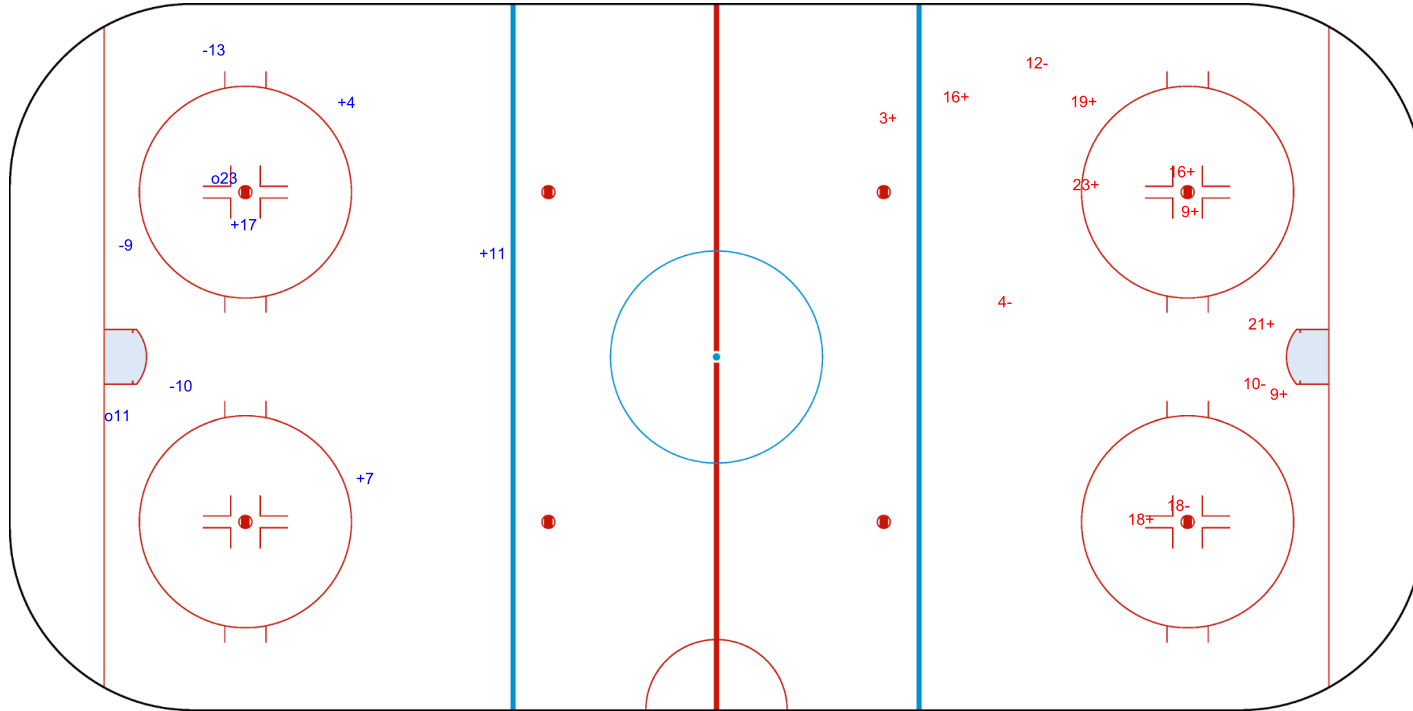

Shots by ISL

Goals (o): 2

SSP (<): 0

SSG (+): 4

SPG (-): 3

2nd Period

Shots by TPE

Goals (o): 0

SSP (>): 0

SSG (+): 9

SPG (-): 4

GK 1 of TPE

GK 1 of ISL