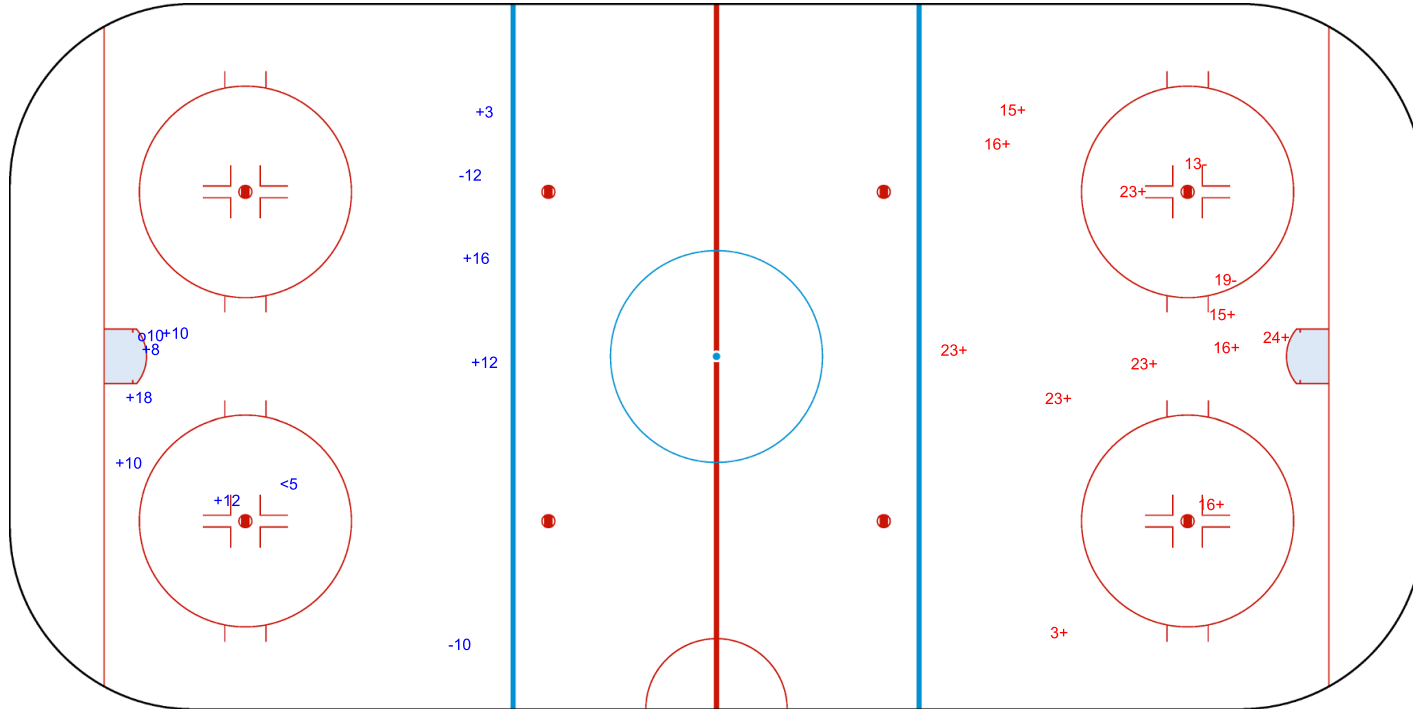

SHOT CHART
TPE - ISL

Shots by TPE
Goals (o): 1
SSP (<): 1
SSG (+): 8
SPG (-): 2

GK 1 of ISL

1st Period

Shots by ISL
Goals (o): 0
SSP (>): 0
SSG (+): 11
SPG (-): 2

GK 1 of TPE

Shots by ISL

Goals (o): 2

SSP (<): 0

SSG (+): 4

SPG (-): 3

2nd Period

Shots by TPE

Goals (o): 0

SSP (>): 0

SSG (+): 9