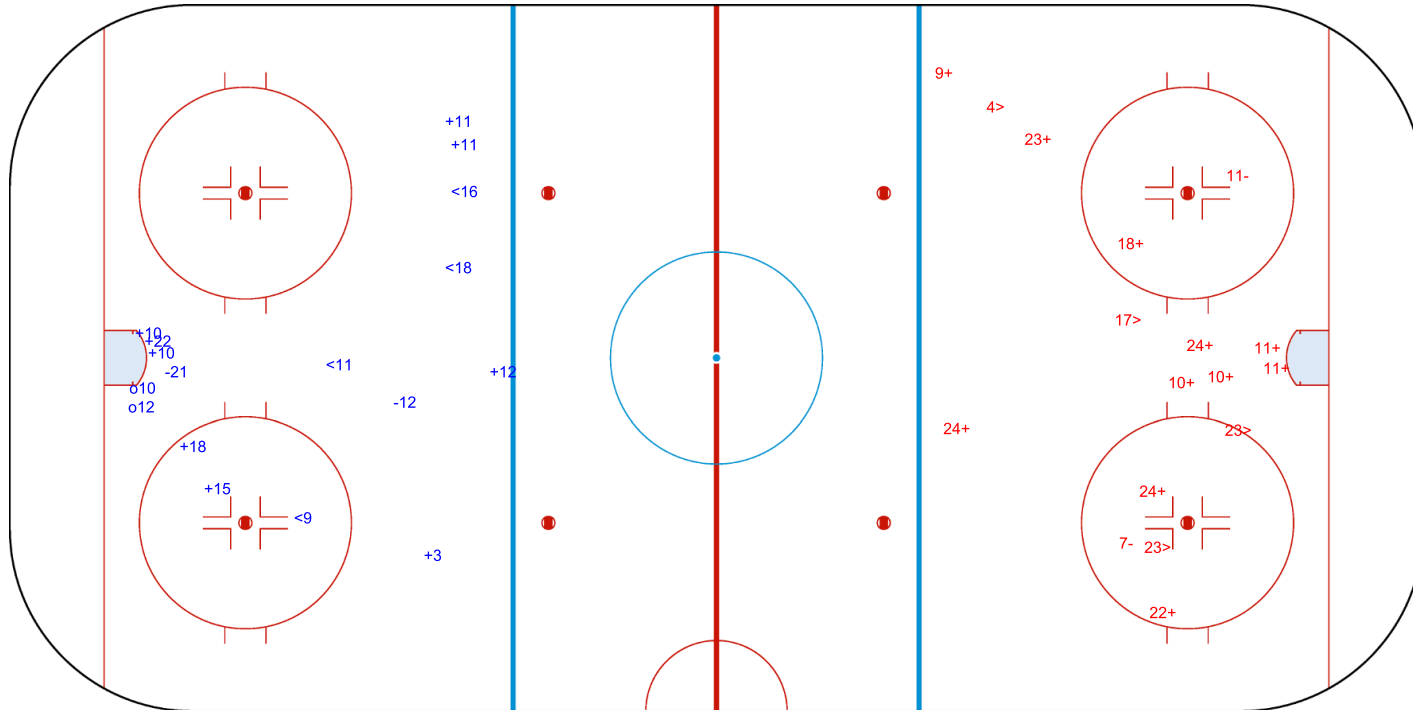

Shots by TPE

Goals (o): 2   SSG (+): 9
SSP (<): 4   SPG (-): 2

GK 1 of ISL

3rd Period

Shots by ISL

Goals (o): 0   SSG (+): 11
SSP (>): 4   SPG (-): 2

GK 1 of TPE

Legend:	GK Goalkeeper	SPG Shots past goal	SSG Shots saved by goalkeeper	SSP Shots saved by player