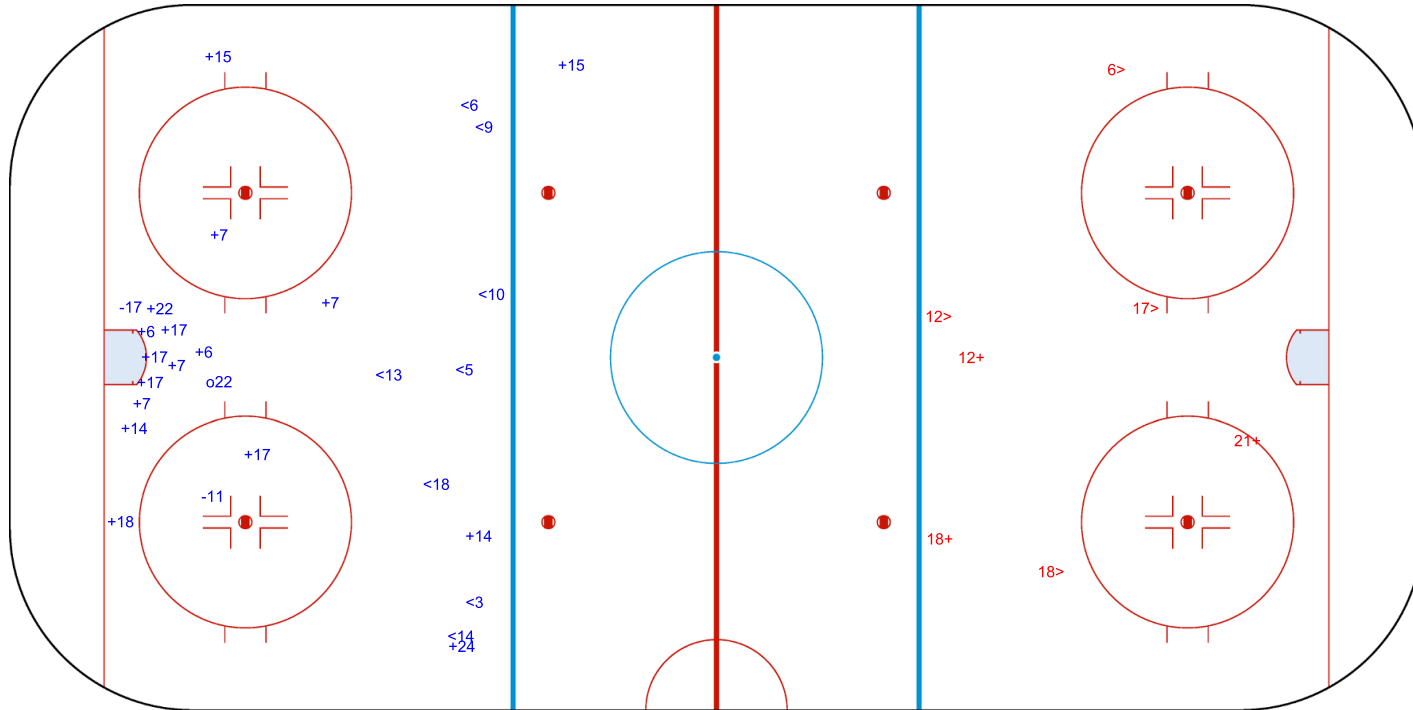

SHOT CHART
TPE - ESP

Shots by ESP
Goals (o): 1
SSP (<): 8
SSG (+): 17
SPG (-): 2

GK 20 of TPE

TPE → 1st Period ← ESP

Shots by TPE
Goals (o): 0
SSP (>): 4
SSG (+): 3
SPG (-): 0

GK 20 of ESP

Shots by TPE

Goals (o): 1 SSG (+): 3
SSP (<): 0 SPG (-): 2

o10

GK 20 of ESP

2nd Period

Shots by ESP

Goals (o): 1 SSG (+): 14
SSP (>): 8 SPG (-): 4

GK 1 of TPE

GK 20 of TPE

Shots by ESP