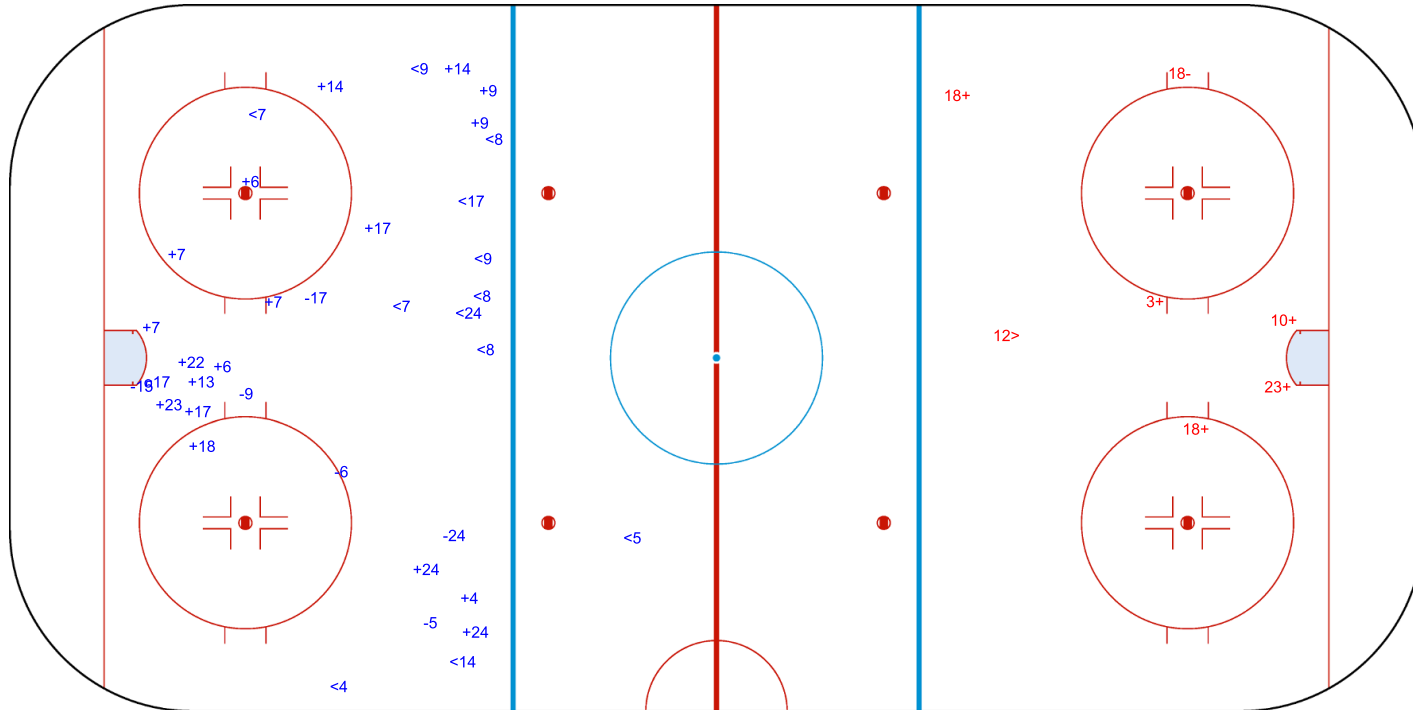

Goals (o): 1 SSG (+): 18
SSP (<): 12 SPG (-): 6

GK 1 of TPE

3rd Period

Shots by TPE

Goals (o): 0 SSG (+): 5
SSP (>): 1 SPG (-): 1

GK 20 of ESP

Legend:					
GK	Goalkeeper	SPG	Shots past goal	SSG	Shots saved by goalkeeper
				SSP	Shots saved by player