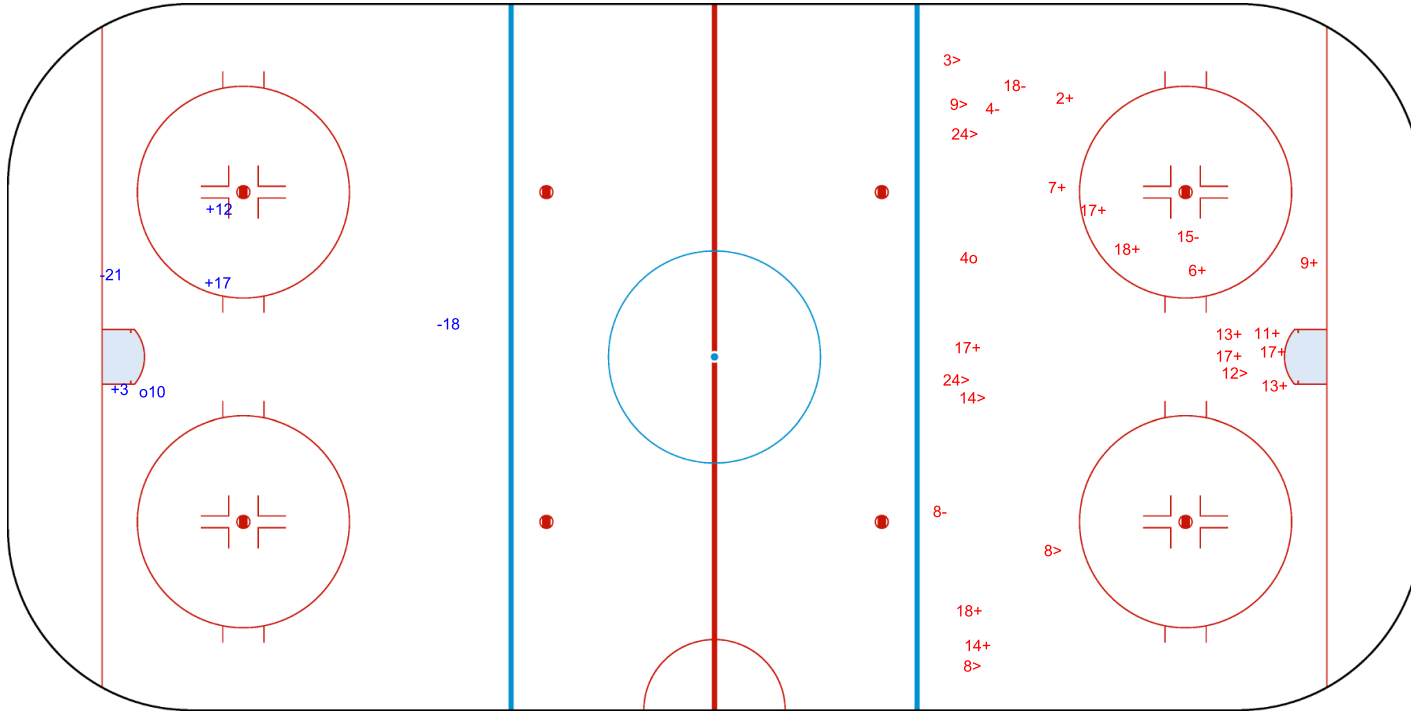

SHOT CHART
TPE - ESP

Shots by ESP
Goals (o): 1
SSP (<): 8
SSG (+): 17
SPG (-): 2

GK 20 of TPE

TPE → 1st Period ← ESP

Shots by TPE
Goals (o): 0
SSP (>): 4
SSG (+): 3
SPG (-): 0

GK 20 of ESP

Shots by TPE

Goals (o): 1 SSG (+): 3
SSP (<): 0 SPG (-): 2

o10

GK 20 of ESP

2nd Period

Shots by ESP

Goals (o): 1 SSG (+): 14
SSP (>): 8 SPG (-): 4

GK 1 of TPE

GK 20 of TPE

Shots by ESP