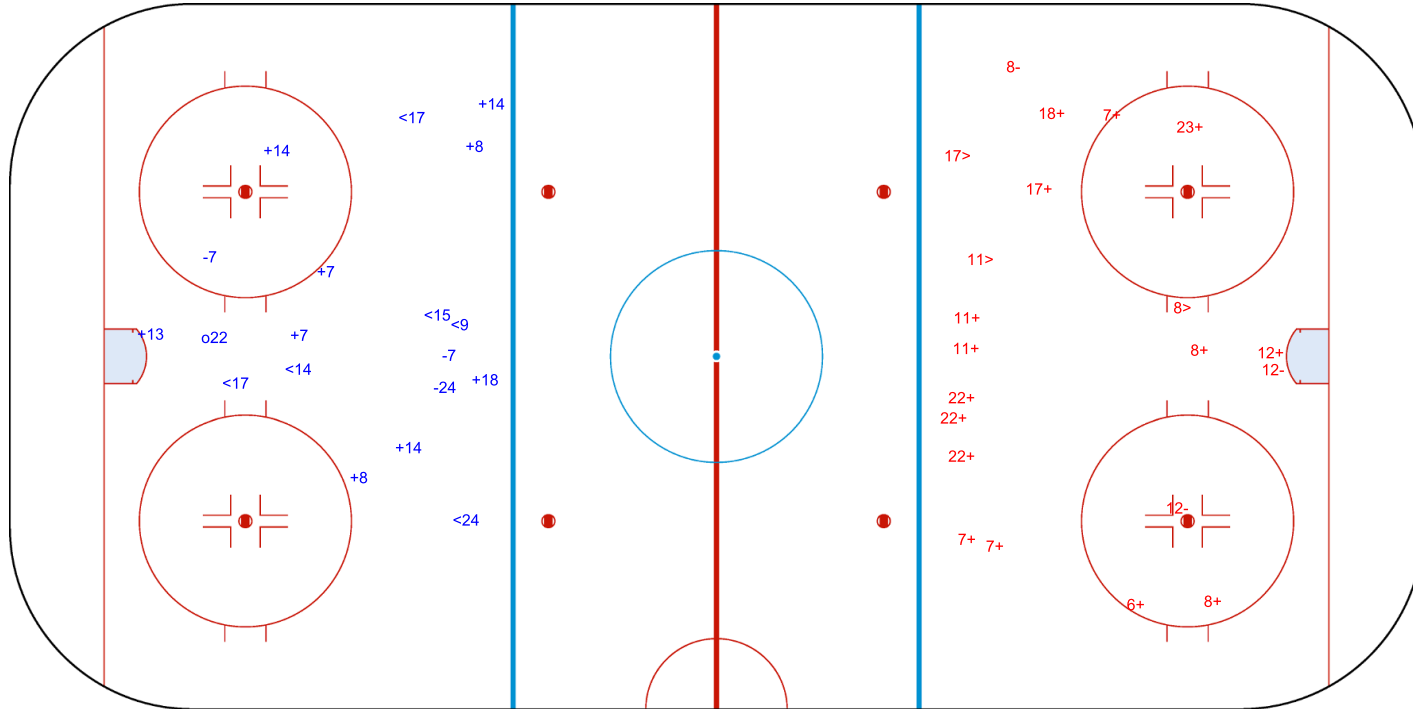

SHOT CHART
ESP - MEX

Shots by ESP
Goals (o): 1
SSP (<): 6
SSG (+): 9
SPG (-): 3

GK 1 of MEX

1st Period

Shots by MEX
Goals (o): 0
SSP (>): 3
SSG (+): 15
SPG (-): 3

GK 1 of ESP

GK 20 of ESP

2024

ICE HOCKEY
WOMEN'S WORLD
CHAMPIONSHIP
ANDORRA
Canillo
Division II - Group A

Andorra
Canillo
ANDORRA ICE PALACE

MON 8 APR 2024
START TIME 20:00

IIHF ICE HOCKEY WOMEN'S WORLD CHAMPIONSHIP
DIVISION II, GROUP A