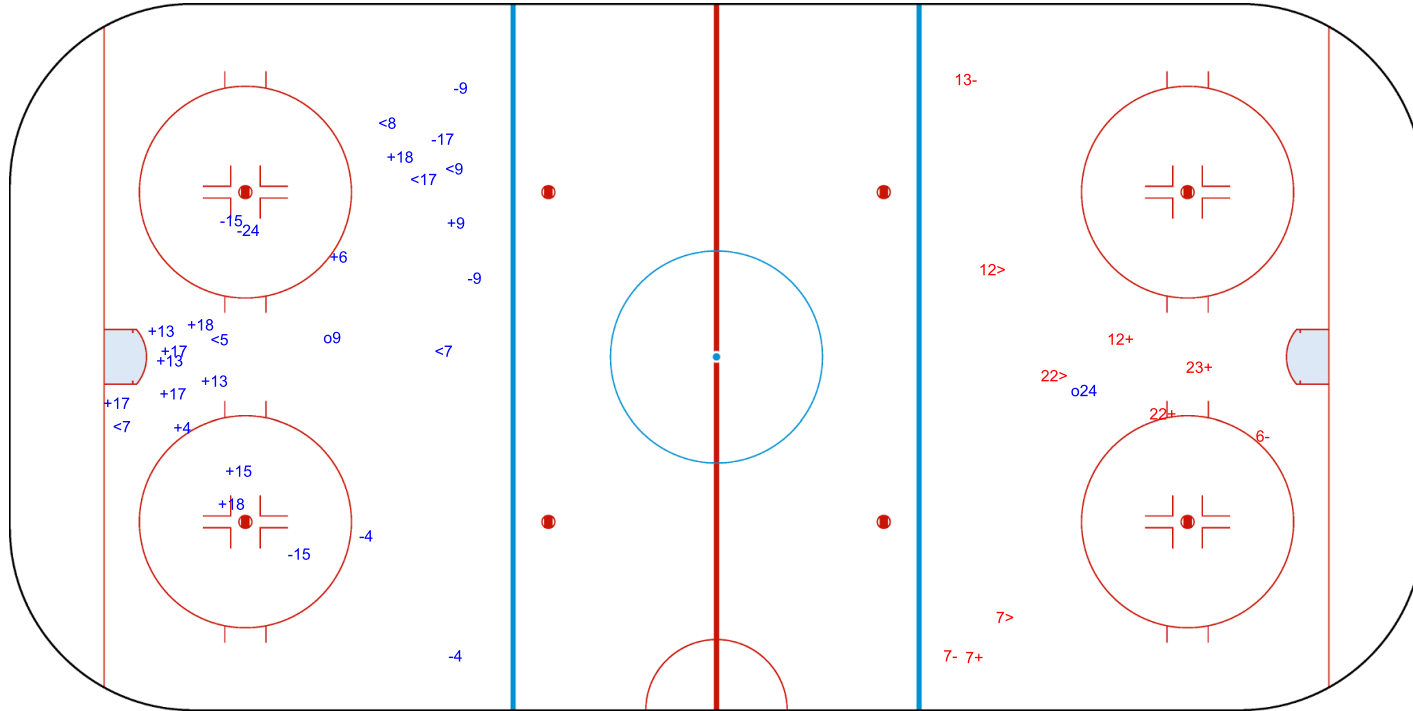

INTERNATIONAL
ICE HOCKEY
FEDERATION

ROUND ROBIN, GAME 6

Shots by MEX

Goals (o): 0 SSG (+): 3
SSP (<): 1 SPG (-): 5

GK 1 of ESP

2nd Period

Shots by ESP

Goals (o): 0 SSG (+): 7
SSP (>): 15 SPG (-): 10

GK 1 of MEX

Shots by ESP
Goals (o): 2 SSG (+): 13
SSP (-): 6 SPG (-): 8

GK 1 of MEX

ENG

3rd Period

Shots by MEX
Goals (o): 0 SSG (+): 4
SSP (>): 3 SPG (-): 3

GK 1 of ESP

Legend:	
ENG	Empty net goal
GK	Goalkeeper
SPG	Shots past goal
SSG	Shots saved by goalkeeper
SSP	Shots saved by player