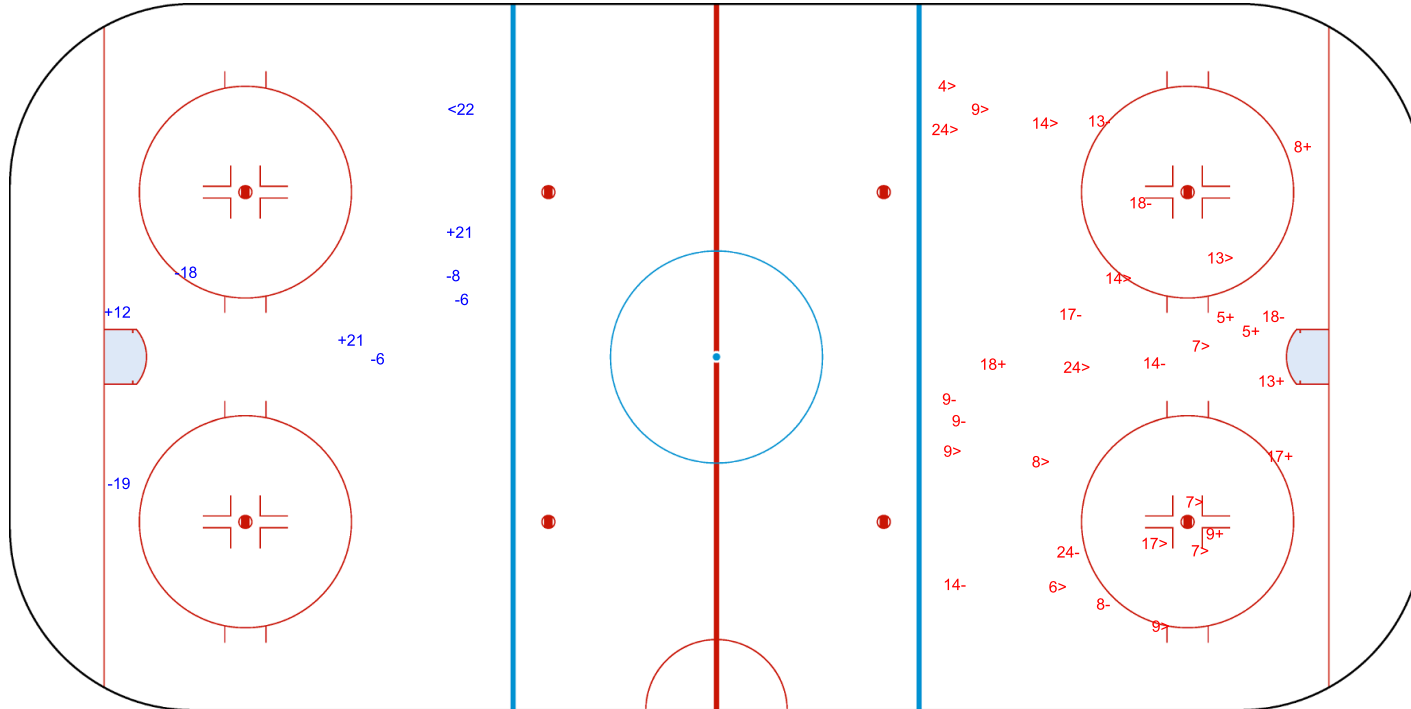

2024

ICE HOCKEY
WOMEN'S WORLD
CHAMPIONSHIP
ANDORRA
Canillo
Division II - Group A

Andorra
Canillo
ANDORRA ICE PALACE

MON 8 APR 2024
START TIME 20:00

IIHF ICE HOCKEY WOMEN'S WORLD CHAMPIONSHIP
DIVISION II, GROUP A

INTERNATIONAL
ICE HOCKEY
FEDERATION

ROUND ROBIN, GAME 6

Shots by MEX

Goals (o): 0   SSG (+): 3
SSP (<): 1   SPG (-): 5

GK 1 of ESP

2nd Period

Shots by ESP

Goals (o): 0   SSG (+): 7
SSP (>): 15   SPG (-): 10

GK 1 of MEX