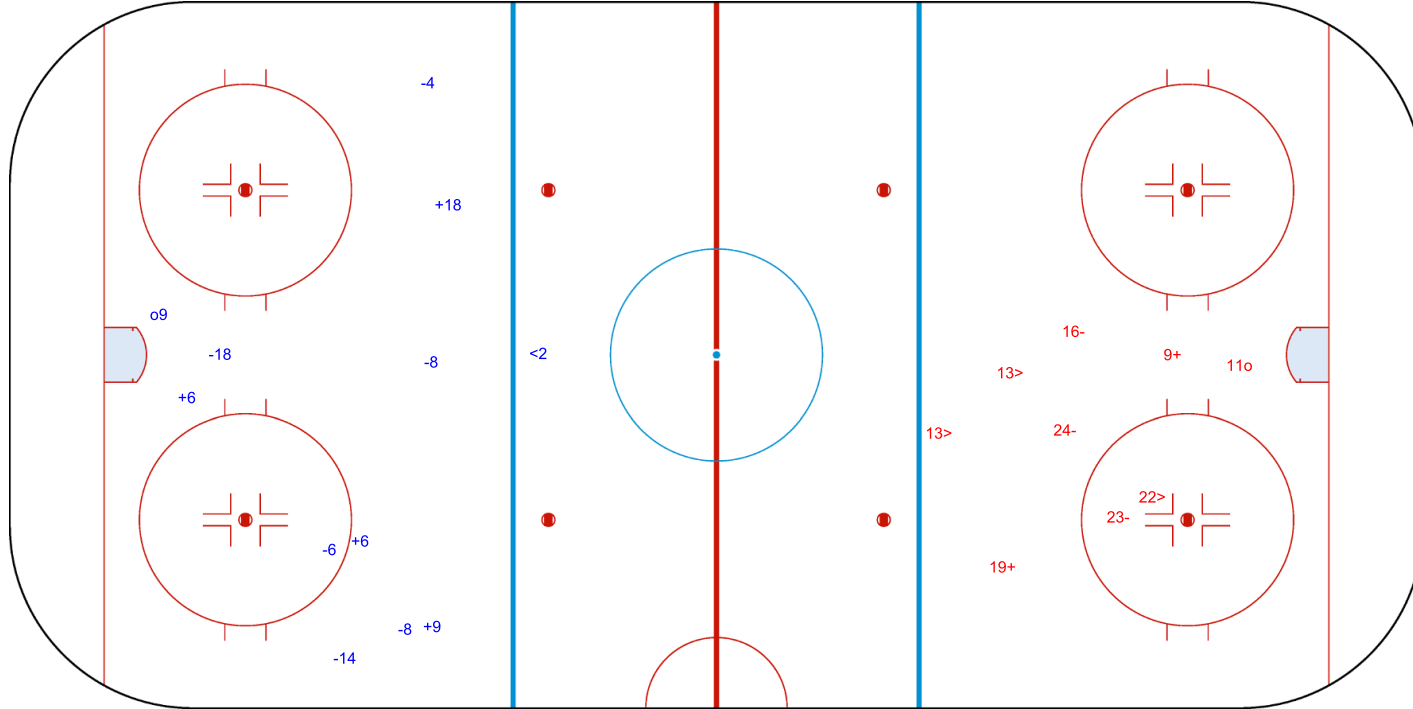

Goals (o): 1 SSG (+): 4
SSP (<): 1 SPG (-): 6

GK 25 of ISL

ISL → 3rd Period ← BEL

Shots by ISL

Goals (o): 1 SSG (+): 2
SSP (>): 3 SPG (-): 3

GK 1 of BEL

| Legend: | |
|------------|---------------------------|
| GK | Goalkeeper |
| SPG | Shots past goal |
| SSG | Shots saved by goalkeeper |
| SSP | Shots saved by player |