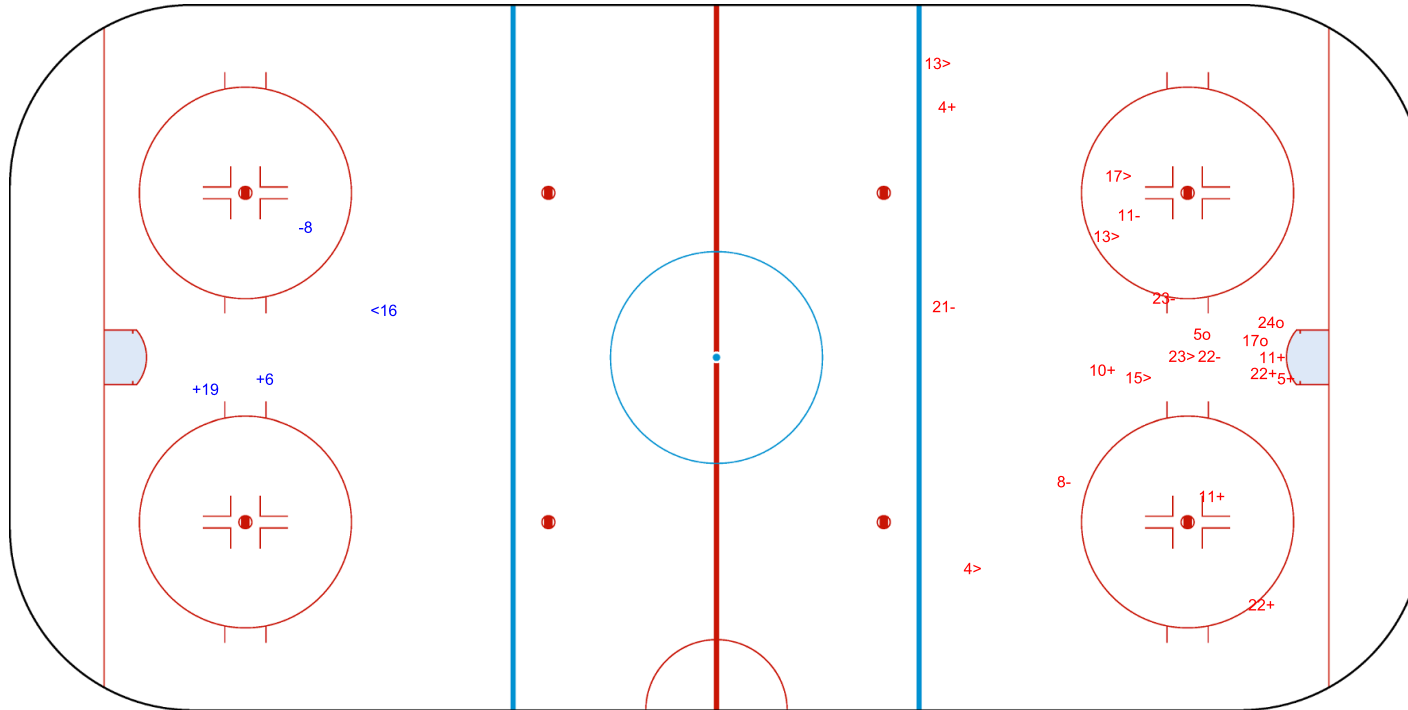

SHOT CHART

ISL - BEL

Shots by BEL
Goals (o): 0
SSP (<): 1
SSG (+): 2
SPG (-): 1

GK 25 of ISL

1st Period

Shots by ISL
Goals (o): 3
SSP (>): 6
SSG (+): 7
SPG (-): 5

GK 1 of BEL

2024

ICE HOCKEY
WOMEN'S WORLD
CHAMPIONSHIP
ANDORRA
Canillo
Division II - Group A

Andorra
Canillo
ANDORRA ICE PALACE

MON 8 APR 2024
START TIME 16:30

IIHF ICE HOCKEY WOMEN'S WORLD CHAMPIONSHIP
DIVISION II, GROUP A

INTERNATIONAL
ICE HOCKEY
FEDERATION

ROUND ROBIN, GAME 5

Shots by ISL

Goals (o): 1

SSP (<): 5

SSG (+): 7

SPG (-): 1

GK 1 of BEL