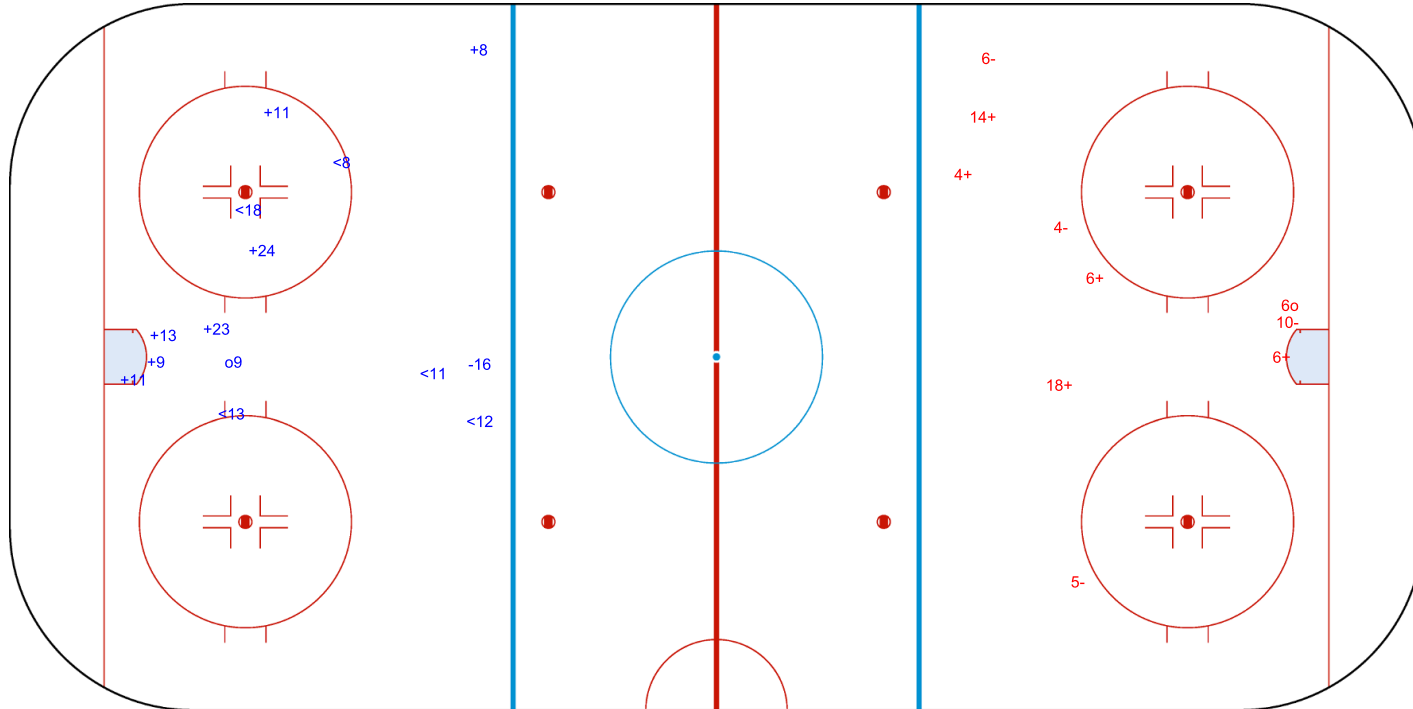

INTERNATIONAL
ICE HOCKEY
FEDERATION

ROUND ROBIN, GAME 5

Shots by ISL

Goals (o): 1

SSP (<): 5

SSG (+): 7

SPG (-): 1

GK 1 of BEL

2nd Period

Shots by BEL

Goals (o): 1

SSP (>): 0

SSG (+): 5

SPG (-): 4

GK 25 of ISL

Shots by BEL