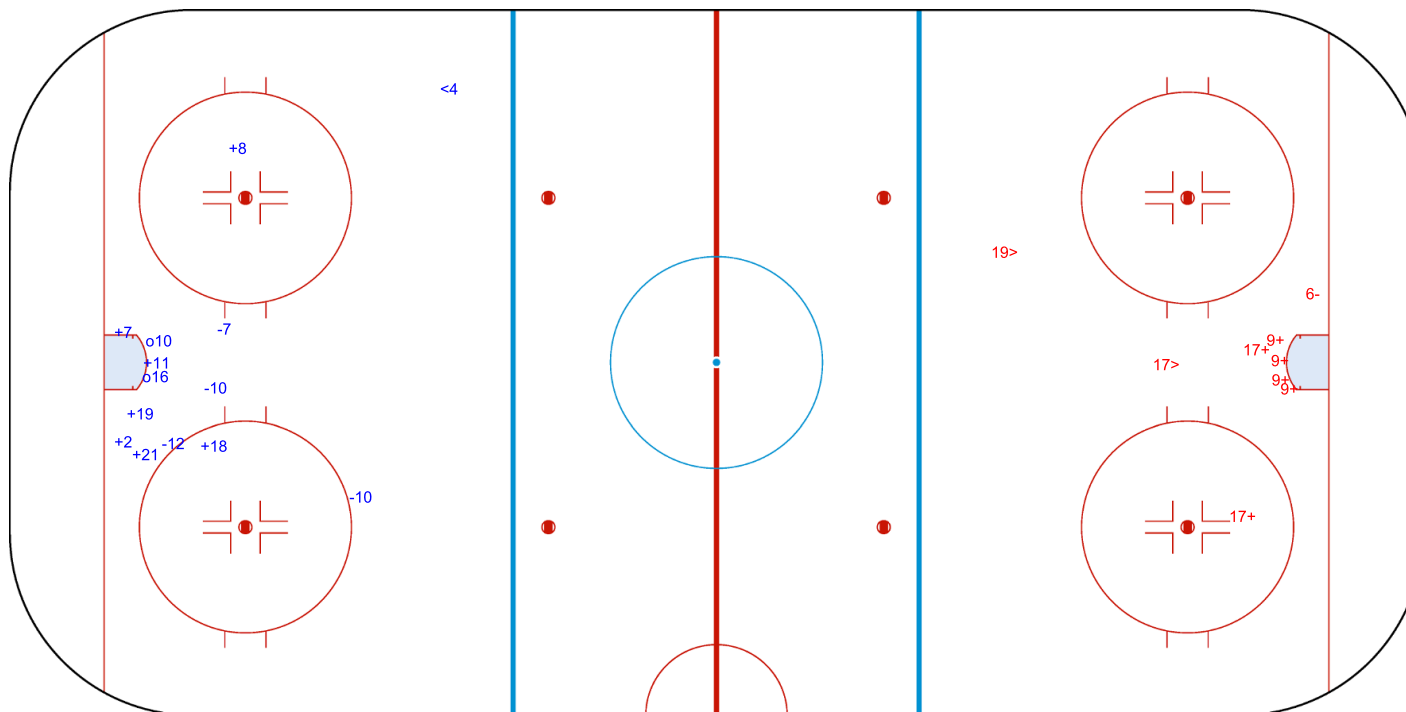

SHOT CHART

BEL - TPE

1st Period

Shots by TPE
Goals (o): 2 SSG (+): 7
SSP (<): 1 SPG (-): 4

Shots by BEL
Goals (o): 0 SSG (+): 6
SSP (>): 2 SPG (-): 1

GK 1 of BEL

GK 20 of TPE

Shots by BEL

Goals (o): 1 SSG (+): 5
SSP (<): 1 SPG (-): 2

GK 1 of TPE

GK 20 of TPE

2nd Period

Shots by TPE

Goals (o): 1 SSG (+): 9
SSP (>): 1 SPG (-): 5

GK 1 of BEL

Shots by TPE
Goals (o): 0 SSG (+): 12
SSP (<): 0 SPG (-): 3