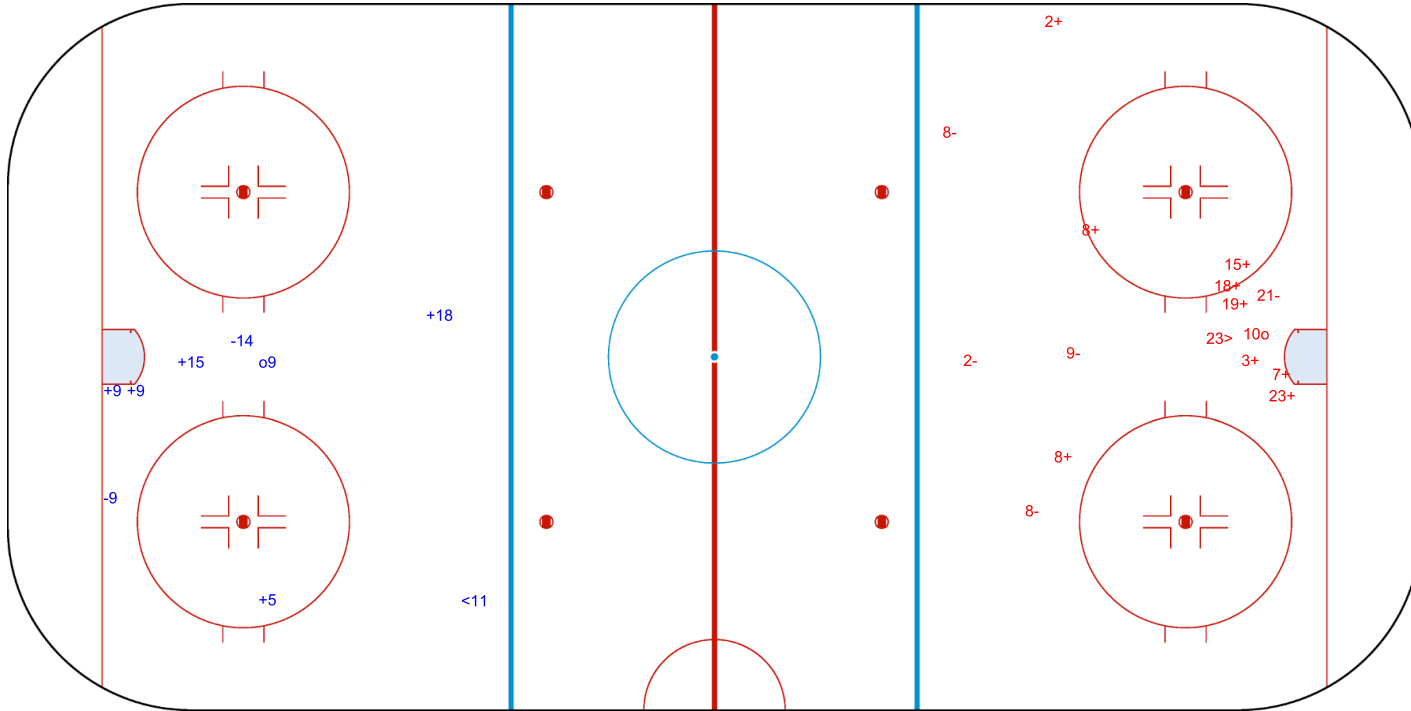

Goals (o): 1 SSG (+): 5
SSP (<): 1 SPG (-): 2

GK 1 of TPE

GK 20 of TPE

2nd Period

Shots by TPE

Goals (o): 1 SSG (+): 9
SSP (>): 1 SPG (-): 5

GK 1 of BEL

Shots by TPE
Goals (o): 0 SSG (+): 12
SSP (<): 0 SPG (-): 3