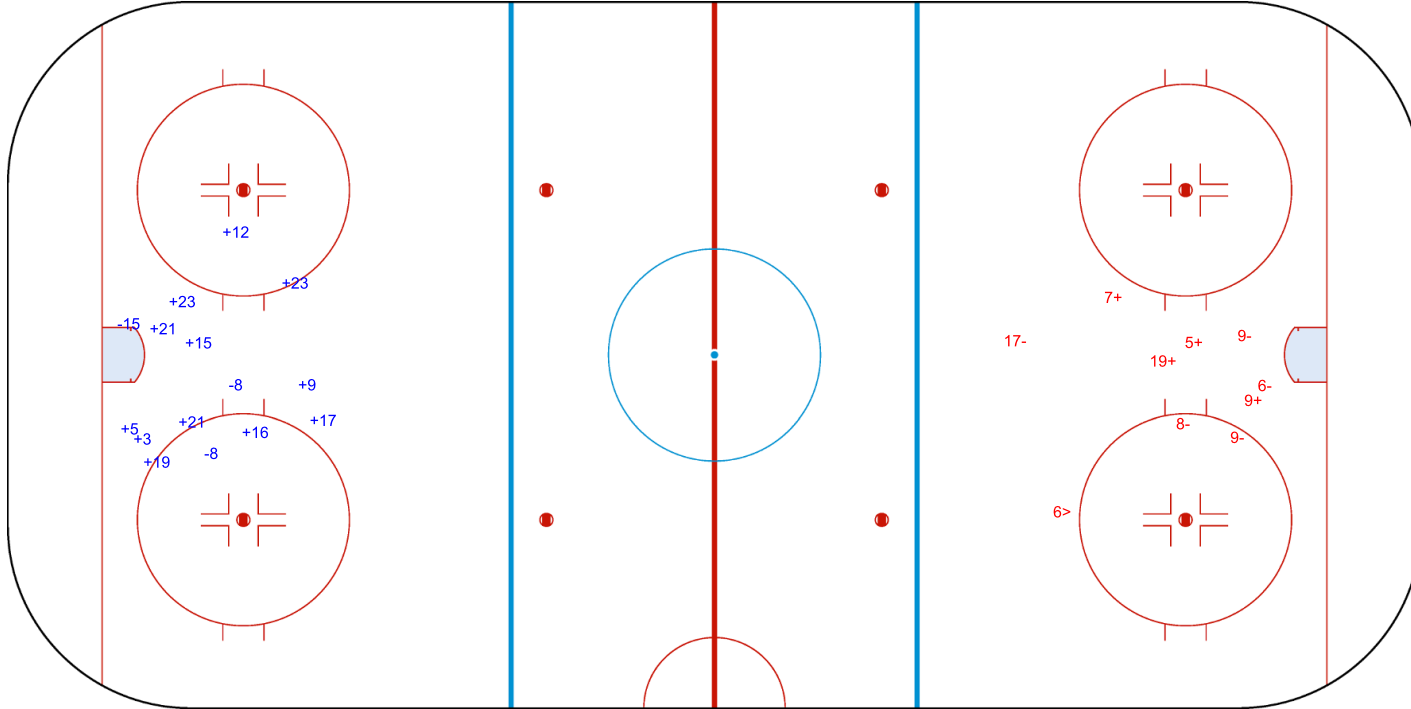

Shots by TPE
Goals (o): 0   SSG (+): 12
SSP (<): 0   SPG (-): 3

GK 1 of BEL

BEL →   **3rd Period**   ← **TPE**

Shots by BEL
Goals (o): 0   SSG (+): 4
SSP (>): 1   SPG (-): 5

GK 1 of TPE

Legend:					
GK	Goalkeeper	SPG	Shots past goal	SSG	Shots saved by goalkeeper
				SSP	Shots saved by player