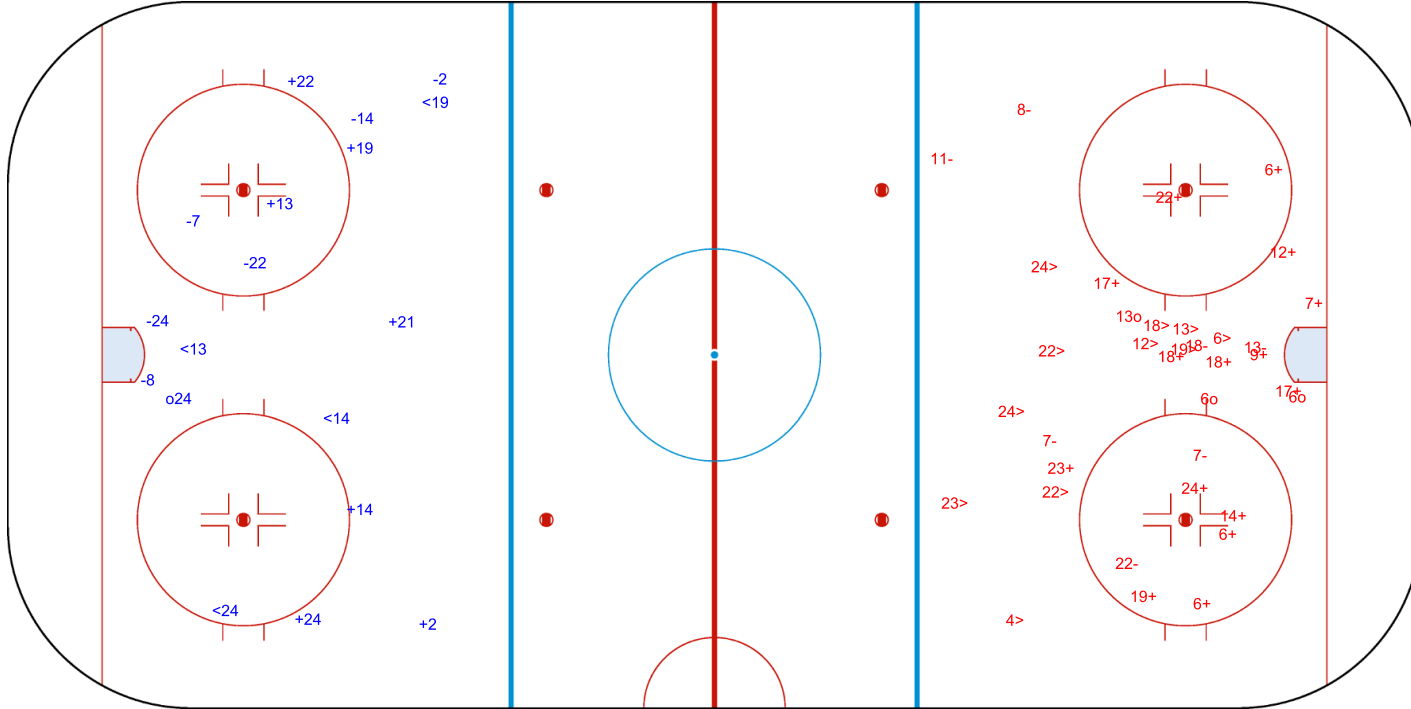

2024

ICE HOCKEY
WOMEN'S WORLD
CHAMPIONSHIP
LATVIA
Riga
Division I - Group B

Latvia
Riga
VOLVO SPORTCENTER

SAT 6 APR 2024
START TIME 16:00

IIHF ICE HOCKEY WOMEN'S WORLD CHAMPIONSHIP
DIVISION I, GROUP B

**INTERNATIONAL
ICE HOCKEY
FEDERATION**

ROUND ROBIN, GAME 14

Shots by POL

Goals (o): 1

SSG (+): 7

SSP (<): 4

SPG (-): 6

o24

GK 1 of SVK

2nd Period

Shots by SVK

Goals (o): 3

SSG (+): 15

SSP (>): 11

SPG (-): 7

o6
o13

GK 1 of POL