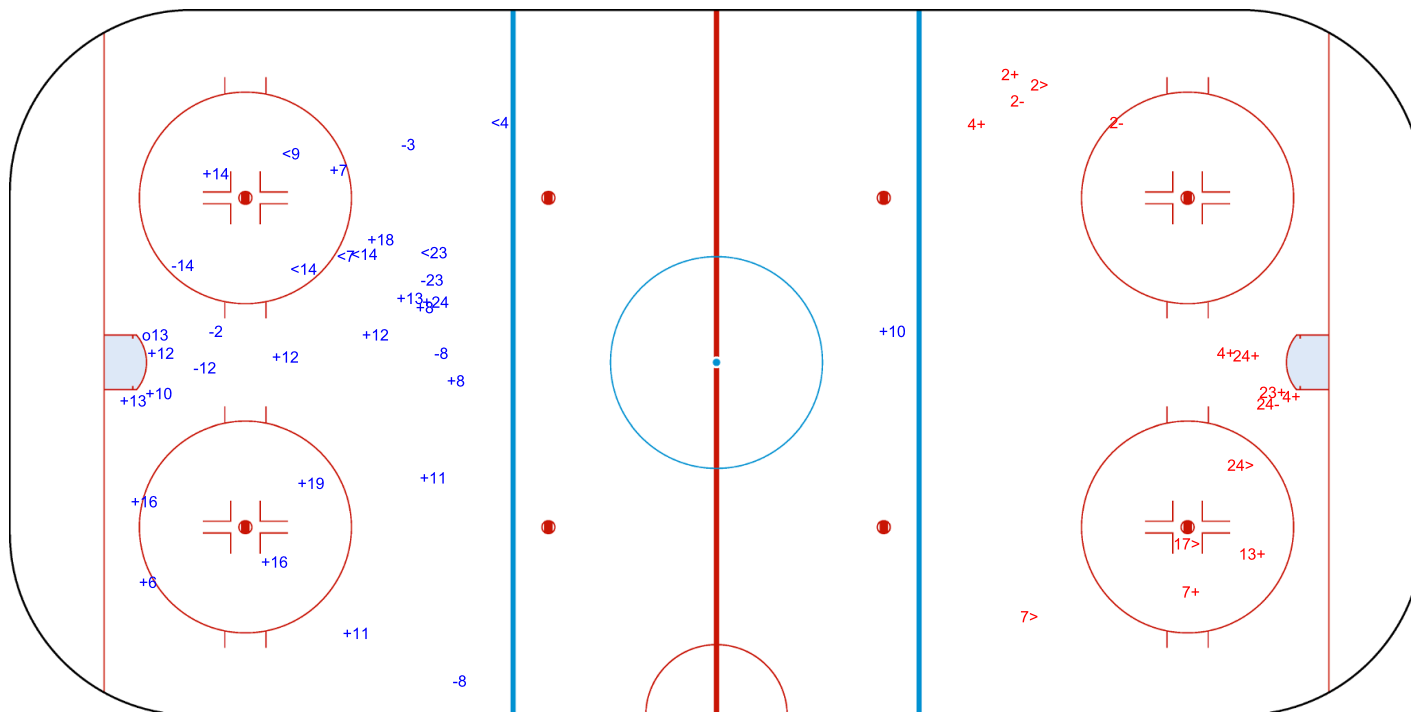

SHOT CHART
SVK - POL

Shots by SVK
Goals (o): 1
SSP (<): 6
SSG (+): 19
SPG (-): 7

GK 1 of POL

1st Period

Shots by POL
Goals (o): 0
SSP (>): 4
SSG (+): 8
SPG (-): 3

GK 1 of SVK

2024

ICE HOCKEY
WOMEN'S WORLD
CHAMPIONSHIP
LATVIA
Riga
Division I - Group B

Latvia
Riga
VOLVO SPORTCENTER

SAT 6 APR 2024
START TIME 16:00

IIHF ICE HOCKEY WOMEN'S WORLD CHAMPIONSHIP
DIVISION I, GROUP B

**INTERNATIONAL
ICE HOCKEY
FEDERATION**

ROUND ROBIN, GAME 14

Shots by POL

Goals (o): 1