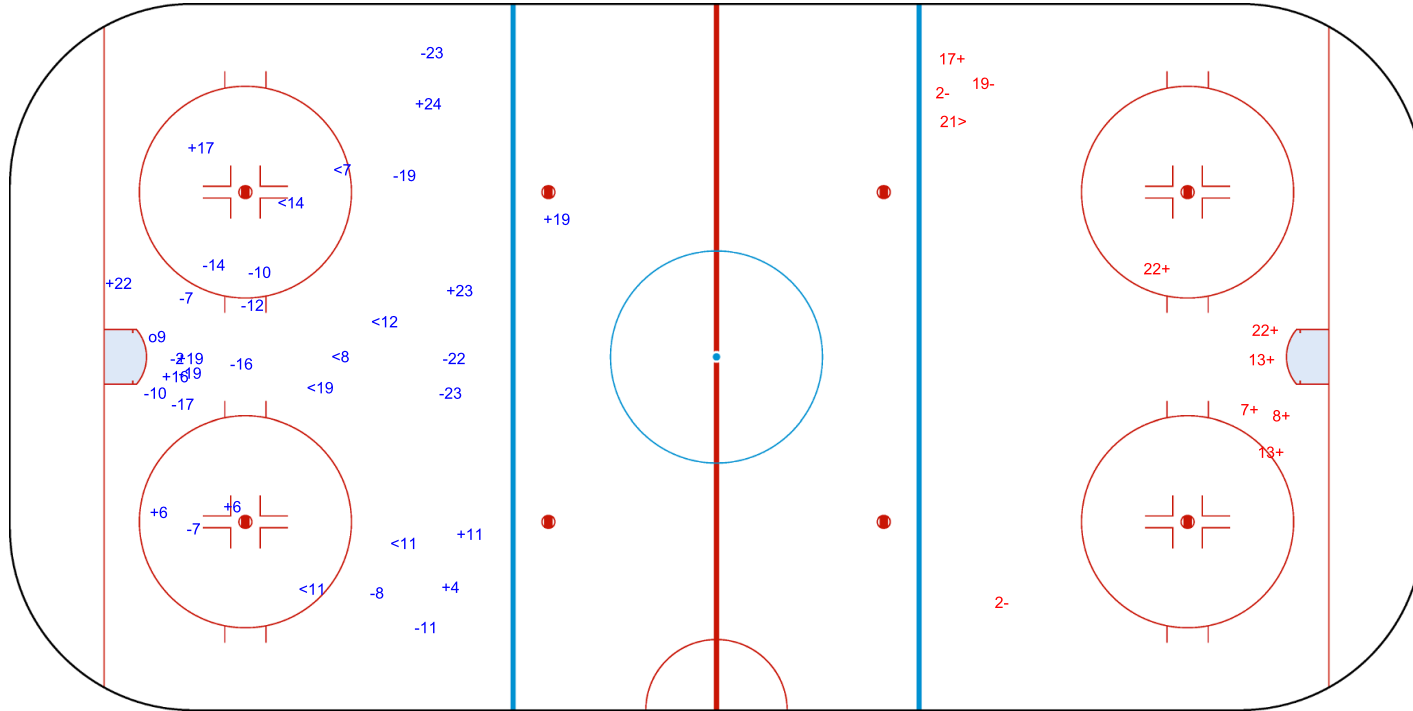

Shots by SVK

Goals (o): 1   SSG (+): 11
SSP (<): 7   SPG (-): 16

GK 1 of POL

GK 20 of POL

3rd Period

Shots by POL

Goals (o): 0   SSG (+): 7
SSP (>): 1   SPG (-): 3

GK 1 of SVK

Legend:	
GK	Goalkeeper
SPG	Shots past goal
SSG	Shots saved by goalkeeper
SSP	Shots saved by player