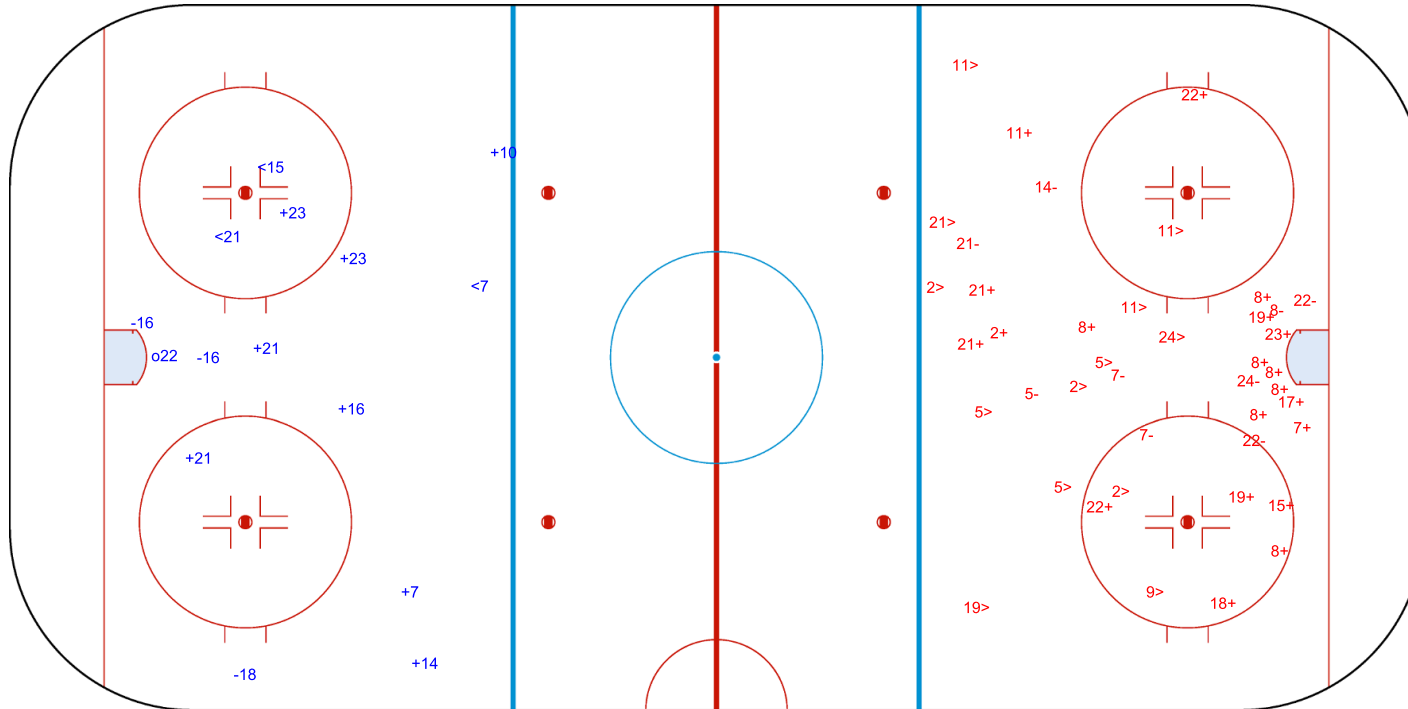

SHOT CHART  
POL - LAT

Shots by LAT  
Goals (o): 1  
SSP (<): 3  
SSG (+): 8  
SPG (-): 3

GK 1 of POL

1st Period

Shots by POL  
Goals (o): 0  
SSP (>): 13  
SSG (+): 20  
SPG (-): 9

GK 1 of LAT

2024

ICE HOCKEY  
WOMEN'S WORLD  
CHAMPIONSHIP  
LATVIA  
Riga  
Division I - Group B

**Latvia**  
Riga  
**VOLVO SPORTCENTER**

**FRI 5 APR 2024**  
START TIME 19:30

**IIHF ICE HOCKEY WOMEN'S WORLD CHAMPIONSHIP**  
DIVISION I, GROUP B

**INTERNATIONAL  
ICE HOCKEY  
FEDERATION**

**ROUND ROBIN, GAME 12**