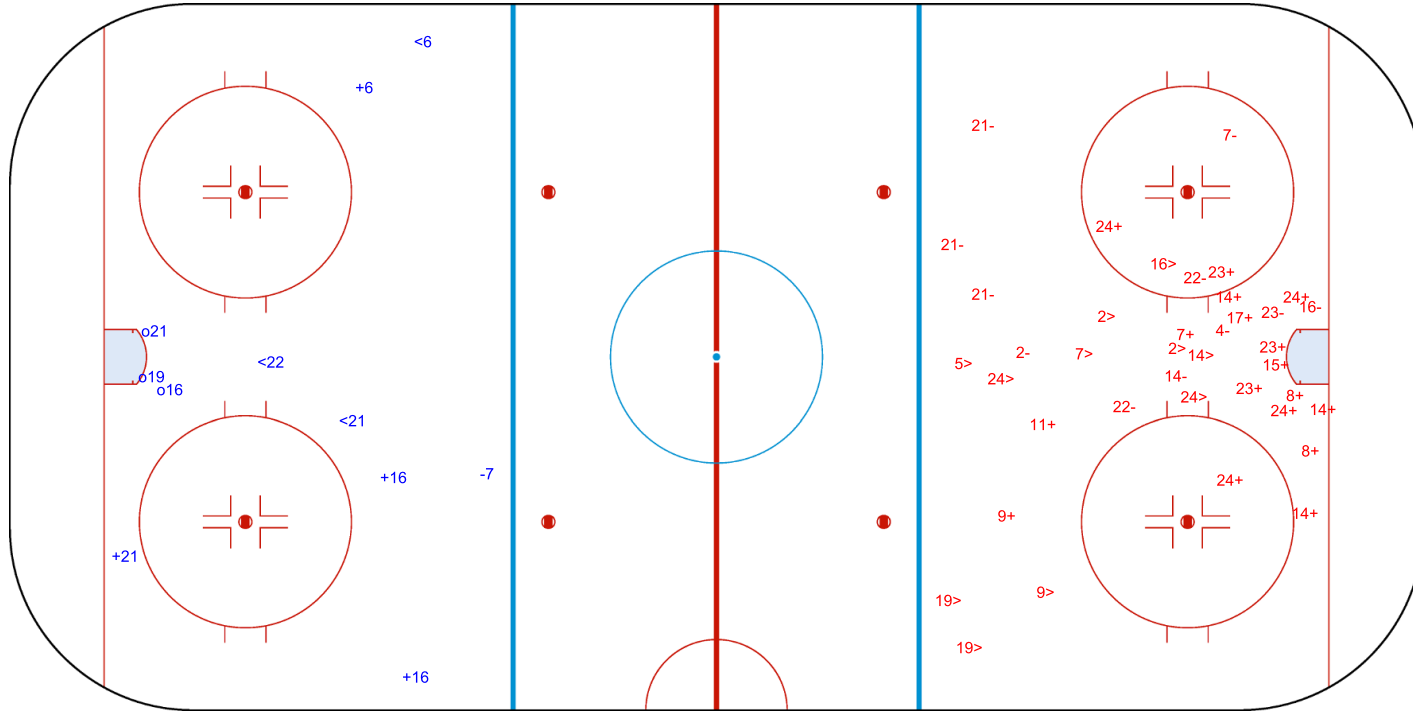

Goals (o): 2

SSP (>): 6

SSG (+): 13

SPG (-): 5

GK 1 of POL

Shots by LAT  
Goals (o): 3    SSG (+): 4  
SSP (<): 3    SPG (-): 1

GK 1 of POL

POL → 3rd Period ← LAT