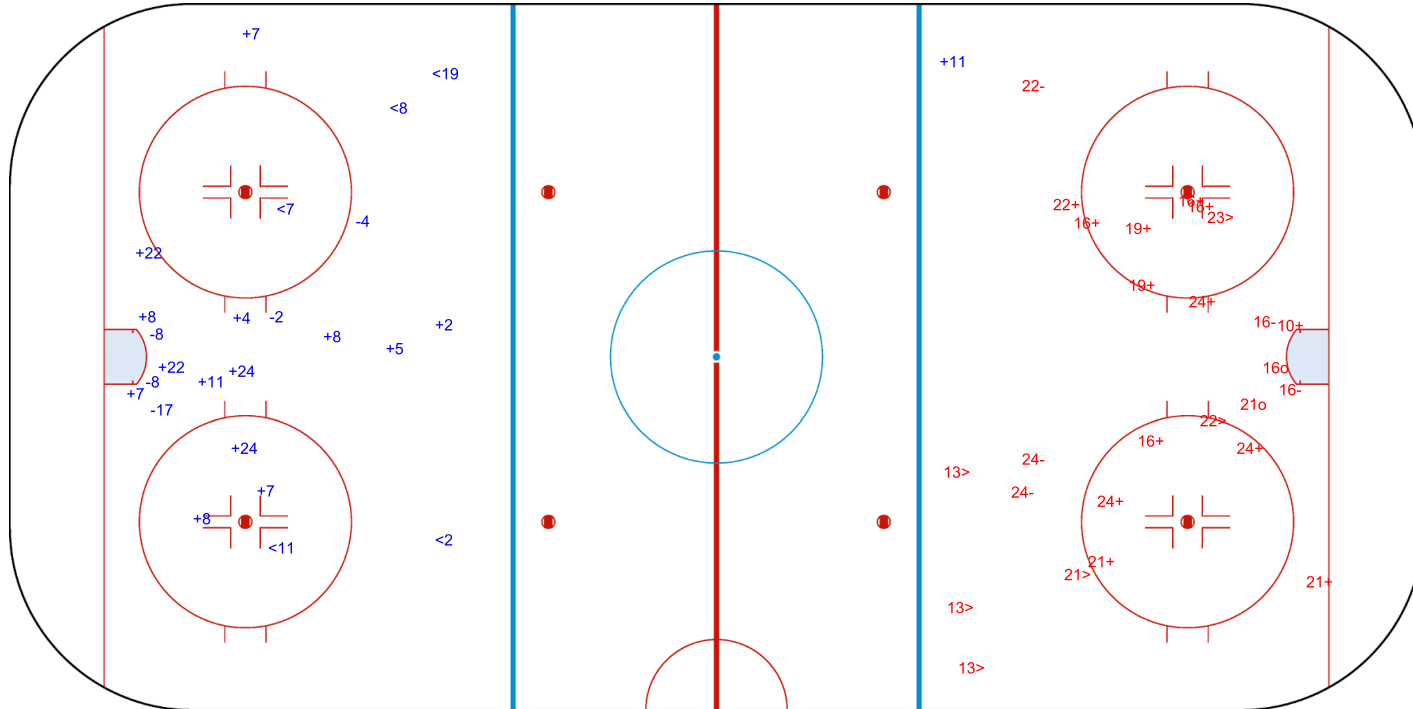

Shots by POL

Goals (o): 0

SSP (<): 5

SSG (+): 15

SPG (-): 5

GK 1 of LAT

**2nd Period**

Shots by LAT

Goals (o): 2

SSP (>): 6

SSG (+): 13

SPG (-): 5

GK 1 of POL

Shots by LAT  
Goals (o): 3    SSG (+): 4  
SSP (<): 3    SPG (-): 1

GK 1 of POL

POL → 3rd Period ← LAT