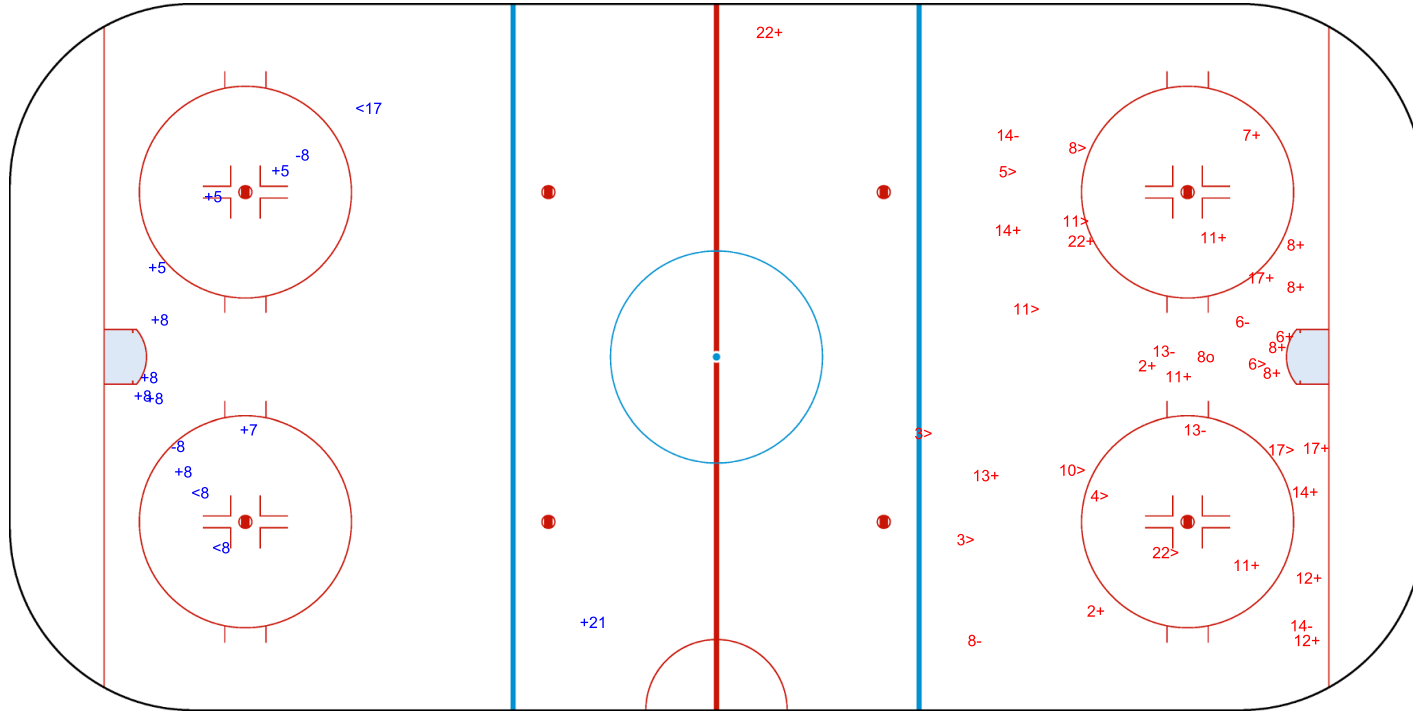

Goals (o): 1    SSG (+): 18  
SSP (<): 6    SPG (-): 6

GK 20 of SLO

SLO → 2nd Period ← GBR

Shots by SLO

Goals (o): 1    SSG (+): 5  
SSP (>): 4    SPG (-): 6

GK 1 of GBR

Shots by SLO

Goals (o): 0    SSG (+): 10  
SSP (-): 3    SPG (-): 2

GK 1 of GBR

3rd Period

Shots by GBR

Goals (o): 1    SSG (+): 20  
SSP (>): 11    SPG (-): 6

GK 20 of SLO

<b>Legend:</b>	
<b>GK</b> Goalkeeper	<b>SSP</b> Shots saved by player
<b>SPG</b> Shots past goal	<b>SSG</b> Shots saved by goalkeeper