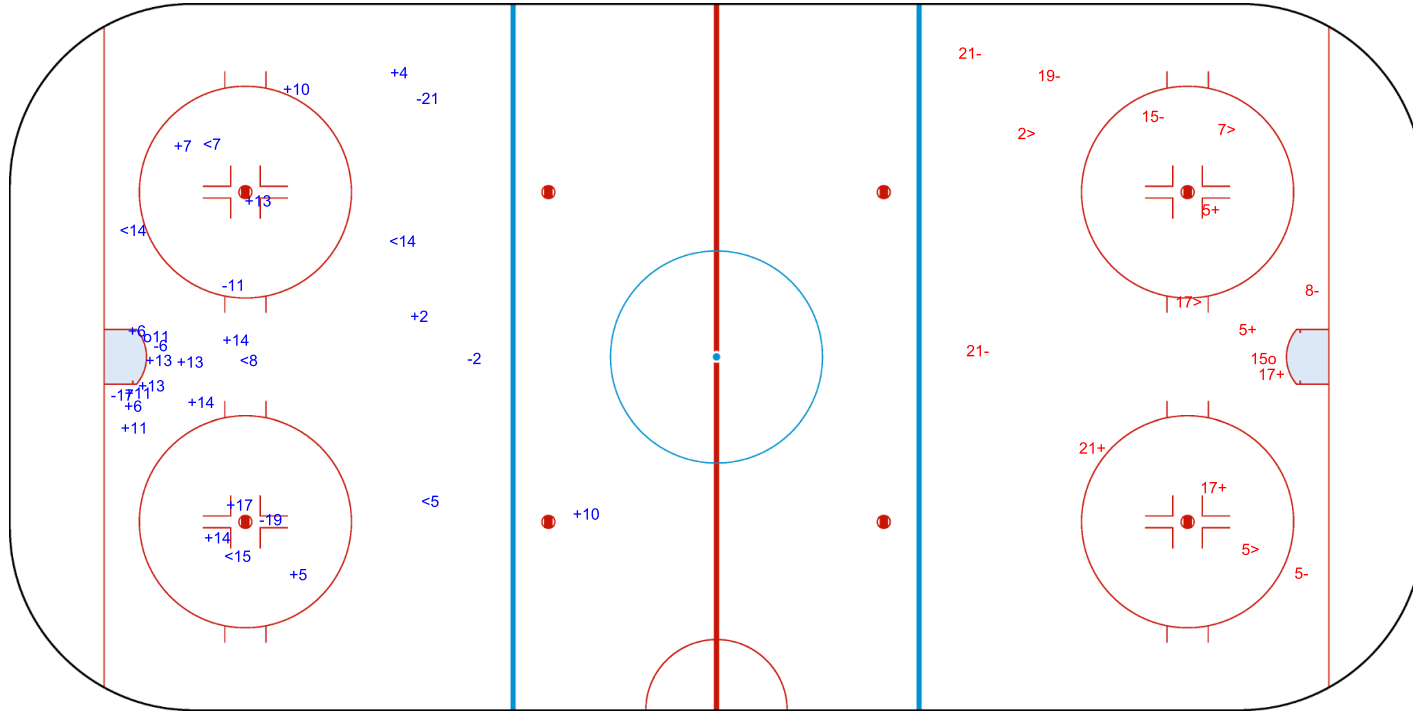

SHOT CHART  
SLO - GBR

Shots by SLO  
Goals (o): 0  
SSP (<): 2  
SSG (+): 10  
SPG (-): 1

GK 1 of GBR

1st Period

Shots by GBR  
Goals (o): 0  
SSP (>): 10  
SSG (+): 30  
SPG (-): 7

GK 20 of SLO

Shots by GBR

Goals (o): 1    SSG (+): 18  
SSP (<): 6    SPG (-): 6

GK 20 of SLO

SLO → 2nd Period ← GBR

Shots by SLO

Goals (o): 1    SSG (+): 5  
SSP (>): 4    SPG (-): 6

GK 1 of GBR

Shots by SLO

Goals (o): 0    SSG (+): 10  
SSP (-): 3    SPG (-): 2