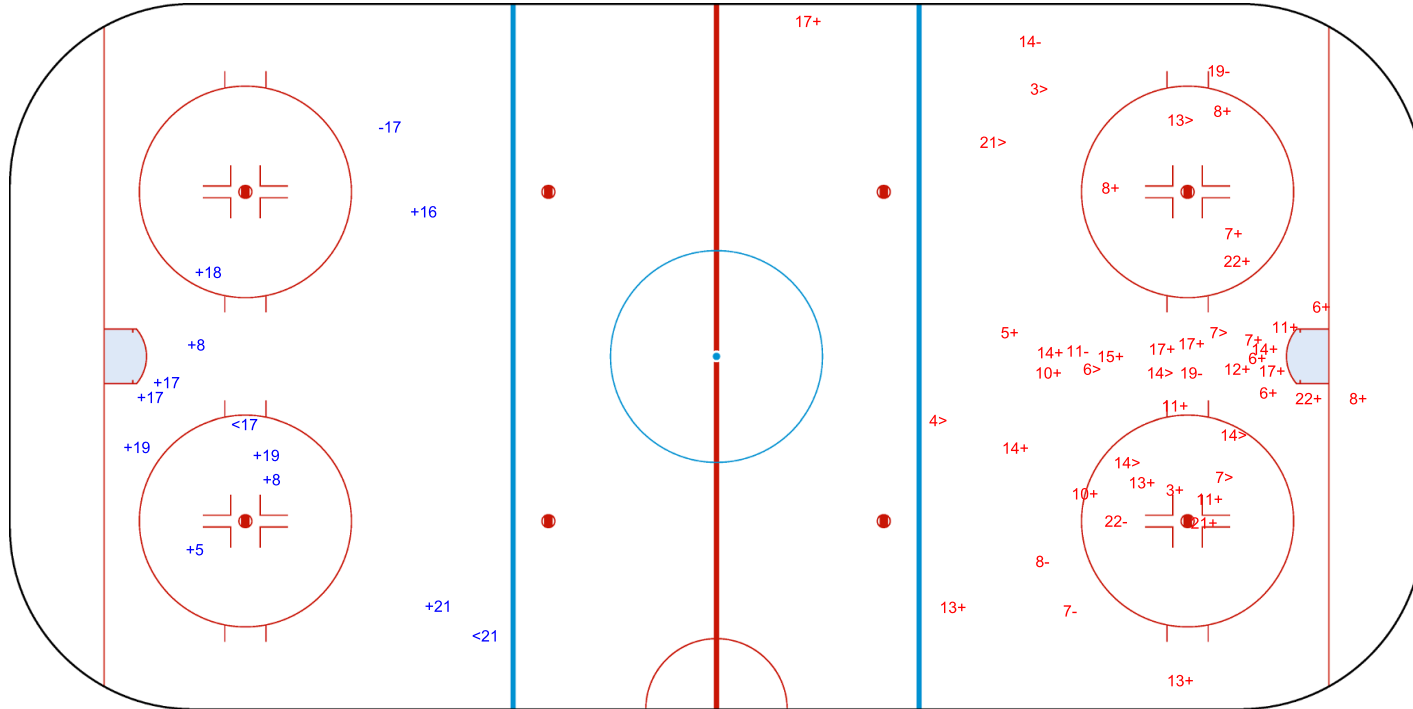

SHOT CHART  
SLO - GBR

Shots by SLO  
Goals (o): 0  
SSP (<): 2  
SSG (+): 10  
SPG (-): 1

GK 1 of GBR

1st Period

Shots by GBR  
Goals (o): 0  
SSP (>): 10  
SSG (+): 30  
SPG (-): 7

GK 20 of SLO

Shots by GBR

Goals (o): 1    SSG (+): 18  
SSP (<): 6    SPG (-): 6

GK 20 of SLO

SLO → 2nd Period ← GBR

Shots by SLO

Goals (o): 1    SSG (+): 5  
SSP (>): 4    SPG (-): 6

GK 1 of GBR

Shots by SLO

Goals (o): 0    SSG (+): 10  
SSP (-): 3    SPG (-): 2