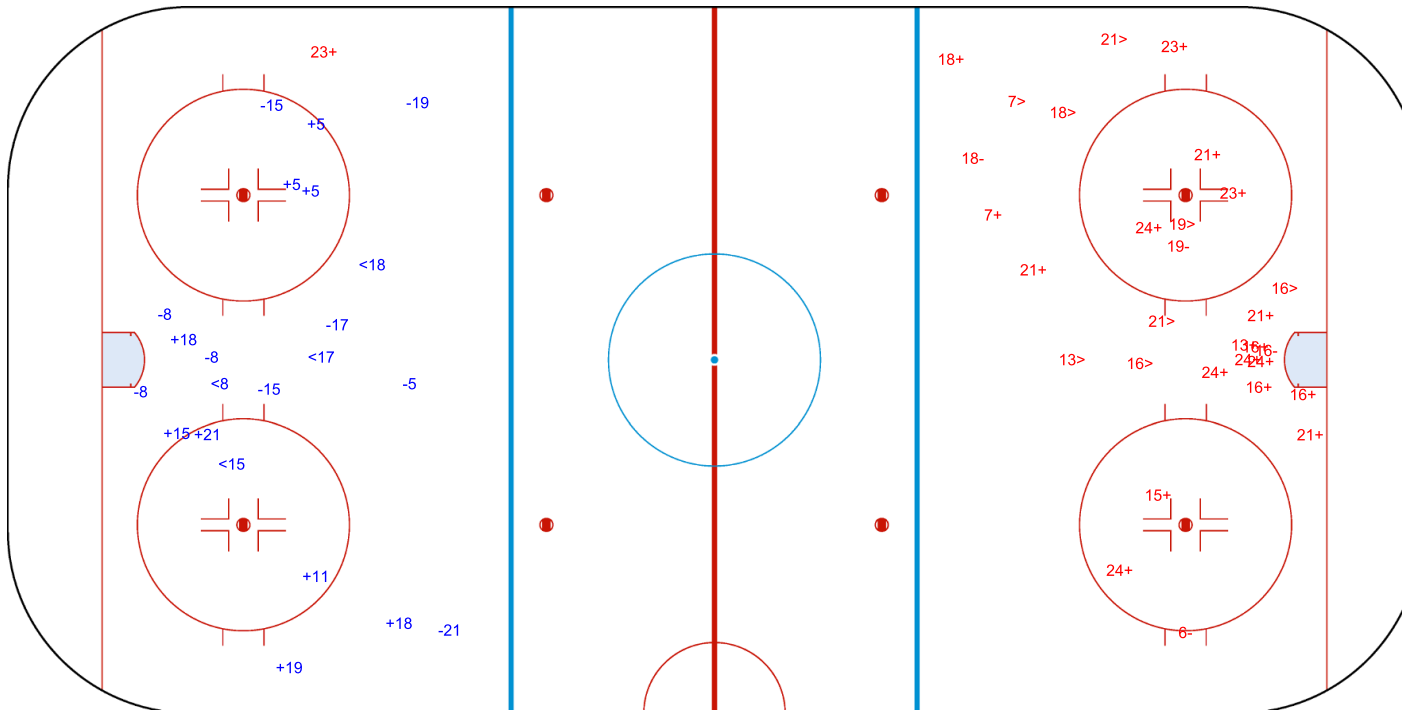

SHOT CHART  
LAT - SLO

Shots by SLO  
Goals (o): 0  
SSP (<): 3  
SSG (+): 5  
SPG (-): 6

GK 1 of LAT

1st Period

Shots by LAT  
Goals (o): 1  
SSP (>): 12  
SSG (+): 15  
SPG (-): 6

GK 20 of SLO

Shots by LAT  
Goals (o): 2  
SSP (<): 6  
SSG (+): 7  
SPG (-): 0

GK 20 of SLO

SLO → 2nd Period ← LAT

Shots by SLO  
Goals (o): 3  
SSP (>): 7  
SSG (+): 16  
SPG (-): 7

GK 1 of LAT

Shots by SLO

Goals (o): 0    SSG (+): 9  
SSP (<): 4    SPG (-): 9

GK 1 of LAT

3rd Period

Shots by LAT

Goals (o): 0    SSG (+): 19  
SSP (>): 8    SPG (-): 4

GK 20 of SLO

2024

ICE HOCKEY  
WOMEN'S WORLD  
CHAMPIONSHIP  
LATVIA  
Riga  
Division I - Group B

Latvia  
Riga  
VOLVO SPORTCENTER

WED 3 APR 2024  
START TIME 19:30