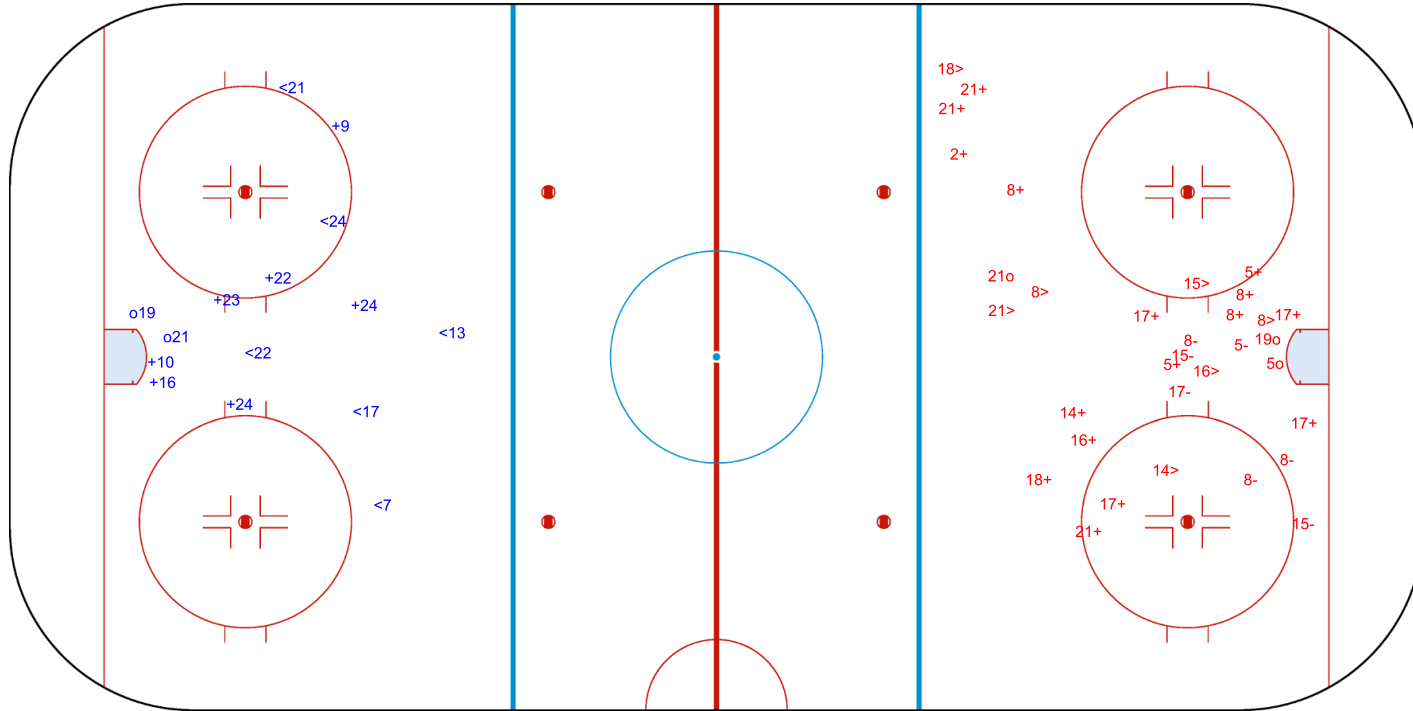

SHOT CHART  
LAT - SLO

Shots by SLO  
Goals (o): 0  
SSP (<): 3  
SSG (+): 5  
SPG (-): 6

GK 1 of LAT

1st Period

Shots by LAT  
Goals (o): 1  
SSP (>): 12  
SSG (+): 15  
SPG (-): 6

GK 20 of SLO

Shots by LAT  
Goals (o): 2  
SSP (<): 6  
SSG (+): 7  
SPG (-): 0

GK 20 of SLO

SLO → 2nd Period ← LAT

Shots by SLO  
Goals (o): 3  
SSP (>): 7  
SSG (+): 16  
SPG (-): 7

GK 1 of LAT

Shots by SLO

Goals (o): 0    SSG (+): 9  
SSP (<): 4    SPG (-): 9

GK 1 of LAT

3rd Period

Shots by LAT

Goals (o): 0    SSG (+): 19  
SSP (>): 8    SPG (-): 4

GK 20 of SLO

2024

ICE HOCKEY  
WOMEN'S WORLD  
CHAMPIONSHIP  
LATVIA  
Riga  
Division I - Group B

Latvia  
Riga  
VOLVO SPORTCENTER

WED 3 APR 2024  
START TIME 19:30