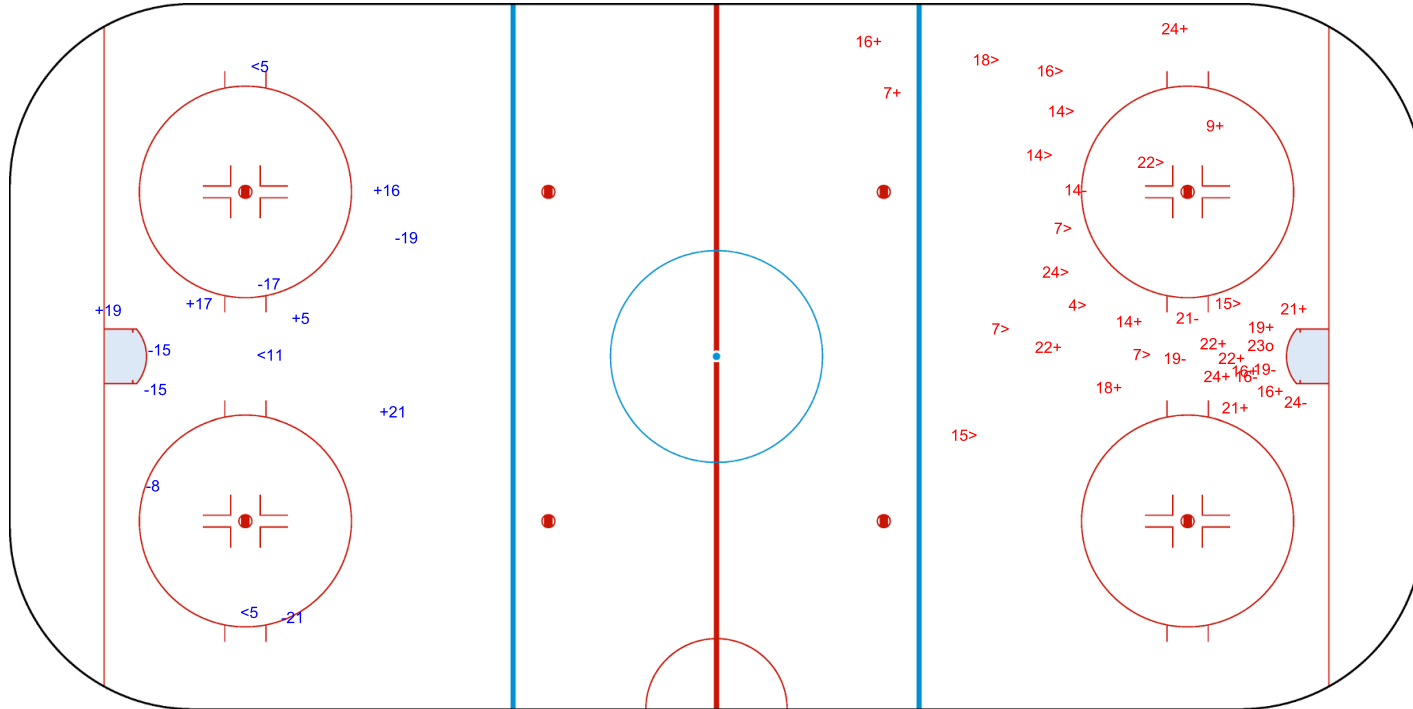

SHOT CHART  
LAT - SLO

Shots by SLO  
Goals (o): 0  
SSP (<): 3  
SSG (+): 5  
SPG (-): 6

GK 1 of LAT

1st Period

Shots by LAT  
Goals (o): 1  
SSP (>): 12  
SSG (+): 15  
SPG (-): 6

GK 20 of SLO

Shots by LAT  
Goals (o): 2  
SSP (<): 6  
SSG (+): 7  
SPG (-): 0

GK 20 of SLO

SLO → 2nd Period ← LAT

Shots by SLO  
Goals (o): 3  
SSP (>): 7  
SSG (+): 16  
SPG (-): 7

GK 1 of LAT

Shots by SLO

Goals (o): 0    SSG (+): 9  
SSP (<): 4    SPG (-): 9

GK 1 of LAT

3rd Period

Shots by LAT

Goals (o): 0    SSG (+): 19  
SSP (>): 8    SPG (-): 4

GK 20 of SLO

2024

ICE HOCKEY  
WOMEN'S WORLD  
CHAMPIONSHIP  
LATVIA  
Riga  
Division I - Group B

Latvia  
Riga  
VOLVO SPORTCENTER

WED 3 APR 2024  
START TIME 19:30