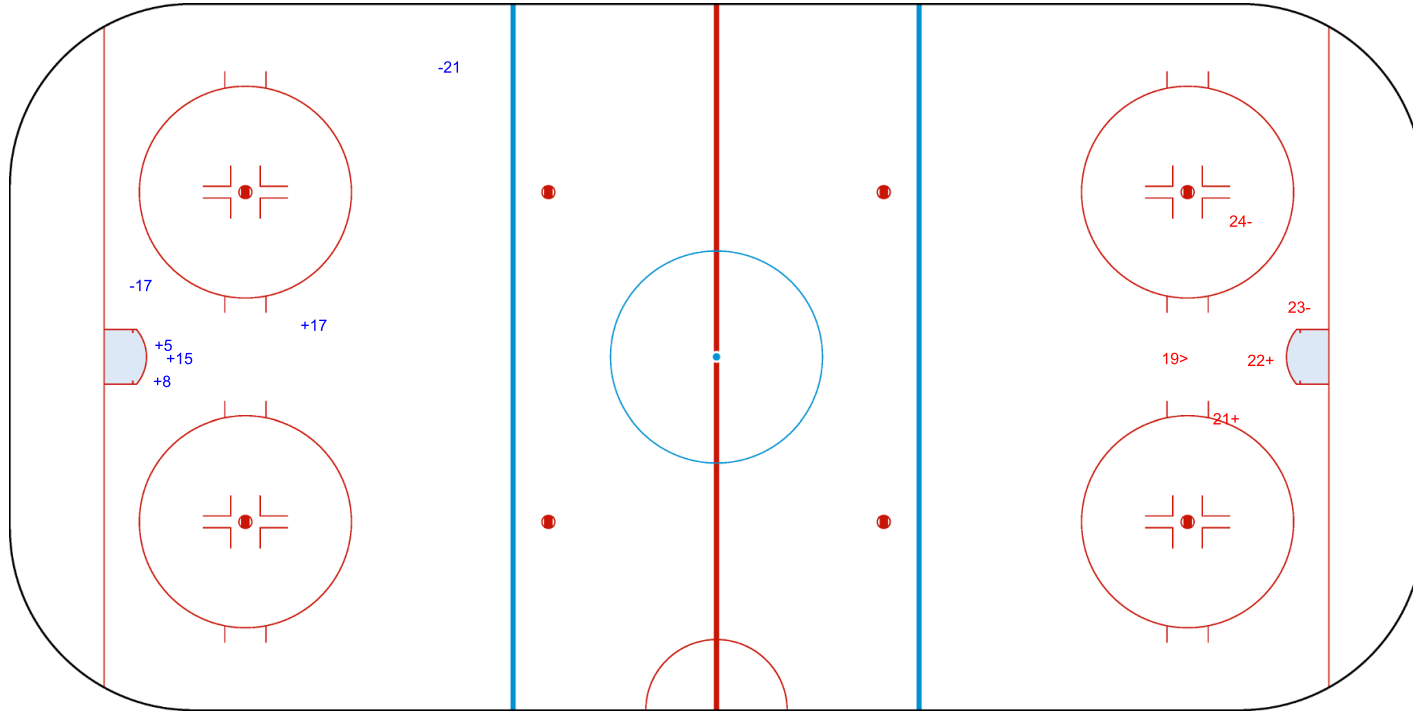

IIHF ICE HOCKEY WOMEN'S WORLD CHAMPIONSHIP  
DIVISION I, GROUP B

INTERNATIONAL  
ICE HOCKEY  
FEDERATION

ROUND ROBIN, GAME 9

Shots by SLO

Goals (o): 0

SSG (+): 4

SSP (<): 0

SPG (-): 2

GK 1 of LAT

Overtime

Shots by LAT

Goals (o): 0

SSG (+): 2

SSP (>): 1

SPG (-): 2

GK 20 of SLO