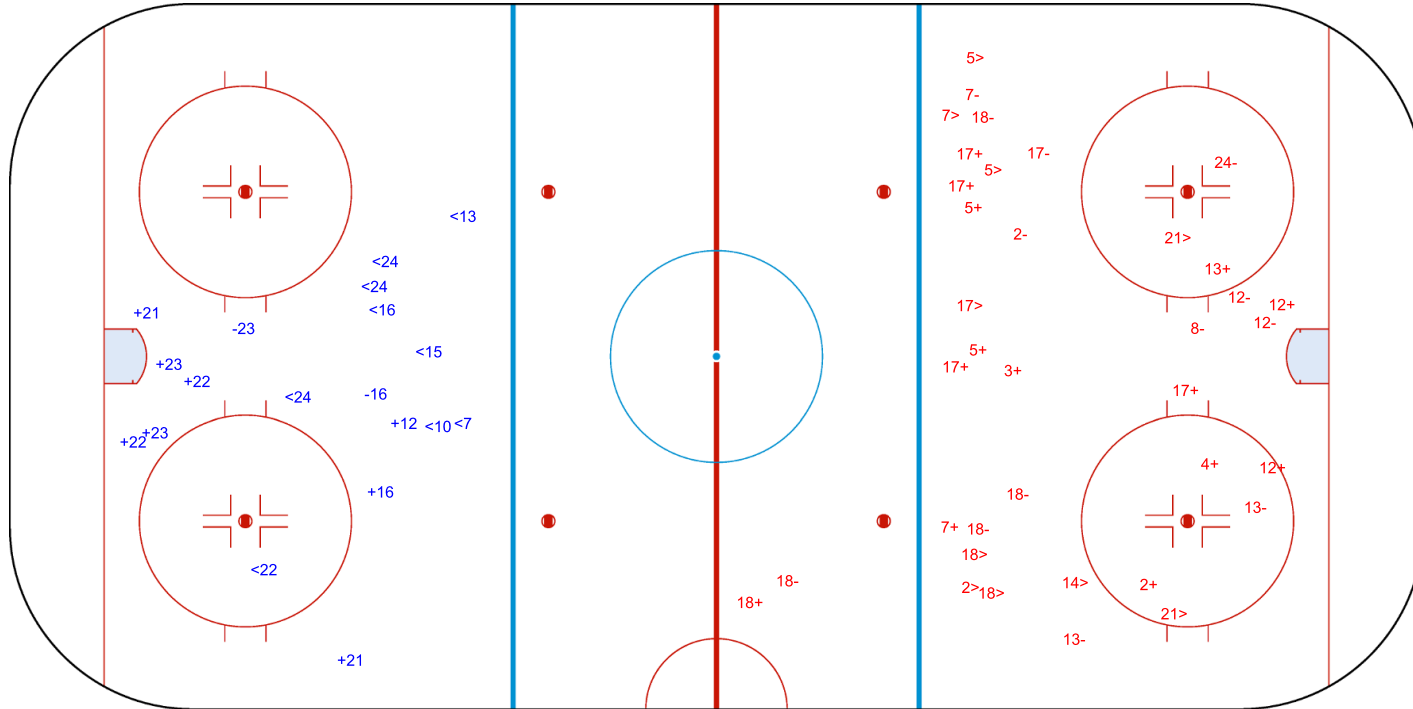

SHOT CHART

ITA - LAT

1st Period

Shots by LAT  
Goals (o): 0  
SSP (<): 9  
SSG (+): 8  
SPG (-): 2

Shots by ITA  
Goals (o): 0  
SSP (>): 10  
SSG (+): 14  
SPG (-): 13

GK 1 of ITA

GK 1 of LAT

2024

ICE HOCKEY  
WOMEN'S WORLD  
CHAMPIONSHIP  
LATVIA  
Riga  
Division I - Group B

Latvia  
Riga  
VOLVO SPORTCENTER

MON 1 APR 2024  
START TIME 19:30

IIHF ICE HOCKEY WOMEN'S WORLD CHAMPIONSHIP  
DIVISION I, GROUP B

INTERNATIONAL  
ICE HOCKEY  
FEDERATION

ROUND ROBIN, GAME 6

Shots by ITA

Goals (o): 1

SSP (<): 5

SSG (+): 17

SPG (-): 3

GK 1 of LAT