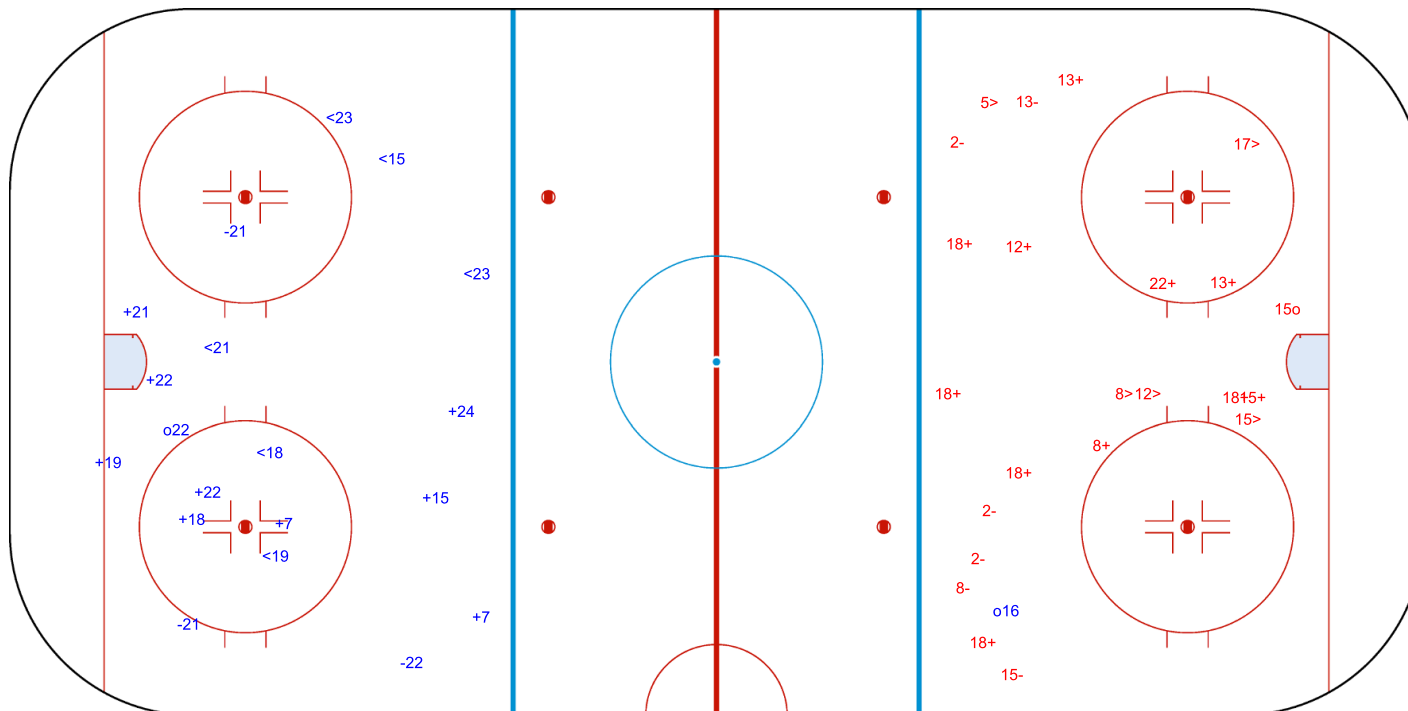

INTERNATIONAL  
ICE HOCKEY  
FEDERATION

ROUND ROBIN, GAME 6

Shots by ITA

Goals (o): 1

SSP (<): 5

SSG (+): 17

SPG (-): 3

GK 1 of LAT

2nd Period

Shots by LAT

Goals (o): 1

SSP (>): 7

SSG (+): 10

SPG (-): 5

GK 1 of ITA

Shots by LAT  
Goals (o): 2  
SSP (<): 6  
SSG (+): 9  
SPG (-): 3

GK 1 of ITA

ENG

ITA → 3rd Period ← LAT

Shots by ITA  
Goals (o): 1  
SSP (>): 5  
SSG (+): 11  
SPG (-): 6

GK 1 of LAT

**Legend:**  
**ENG** Empty net goal      **GK** Goalkeeper      **SPG** Shots past goal      **SSG** Shots saved by goalkeeper      **SSP** Shots saved by player