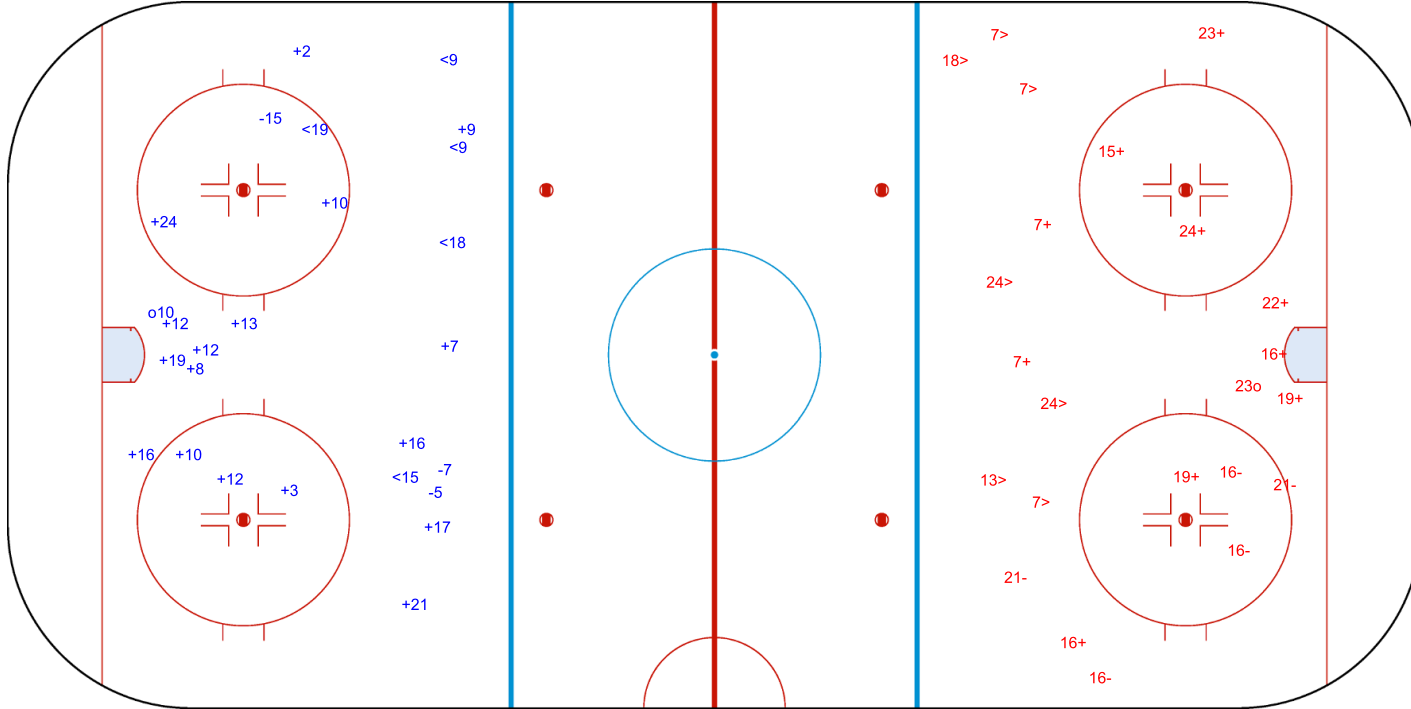

ICE HOCKEY  
WOMEN'S WORLD  
CHAMPIONSHIP  
LATVIA  
Riga  
Division I - Group B

Latvia  
Riga  
VOLVO SPORTCENTER

MON 1 APR 2024  
START TIME 19:30

IIHF ICE HOCKEY WOMEN'S WORLD CHAMPIONSHIP  
DIVISION I, GROUP B

INTERNATIONAL  
ICE HOCKEY  
FEDERATION

ROUND ROBIN, GAME 6

Shots by ITA

Goals (o): 1

SSP (<): 5

SSG (+): 17

SPG (-): 3

GK 1 of LAT

2nd Period

Shots by LAT

Goals (o): 1

SSP (>): 7

SSG (+): 10

SPG (-): 5

GK 1 of ITA

Shots by LAT  
Goals (o): 2  
SSP (<): 6  
SSG (+): 9  
SPG (-): 3