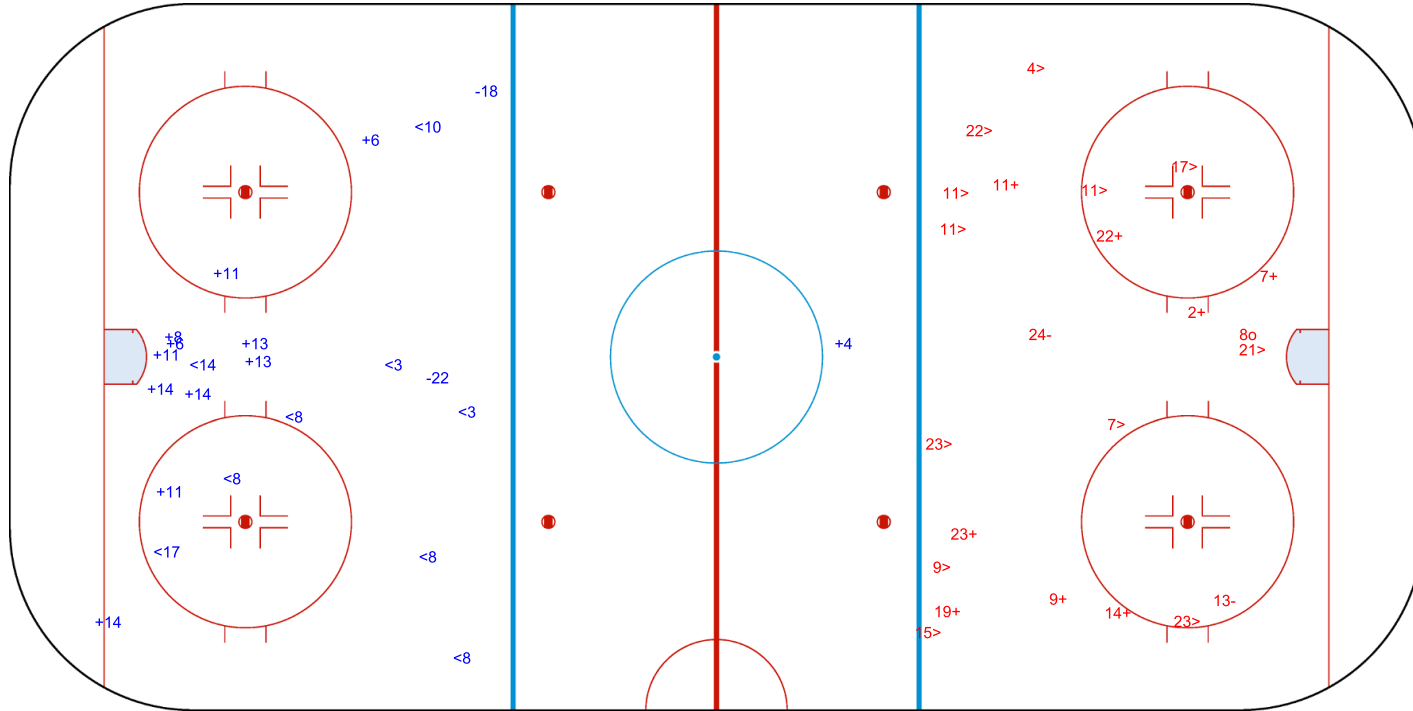

GK 1 of POL

2nd Period

Shots by POL

Goals (o): 1 SSG (+): 8
SSP (>): 12 SPG (-): 2

GK 1 of GBR

2024

ICE HOCKEY
WOMEN'S WORLD
CHAMPIONSHIP
LATVIA
Riga
Division I - Group B

Latvia
Riga
VOLVO SPORTCENTER

MON 1 APR 2024
START TIME 12:30

IIHF ICE HOCKEY WOMEN'S WORLD CHAMPIONSHIP
DIVISION I, GROUP B

INTERNATIONAL
ICE HOCKEY
FEDERATION

ROUND ROBIN, GAME 4

Shots by POL

Goals (o): 1 SSG (+): 10
SSP (<): 3 SPG (-): 9