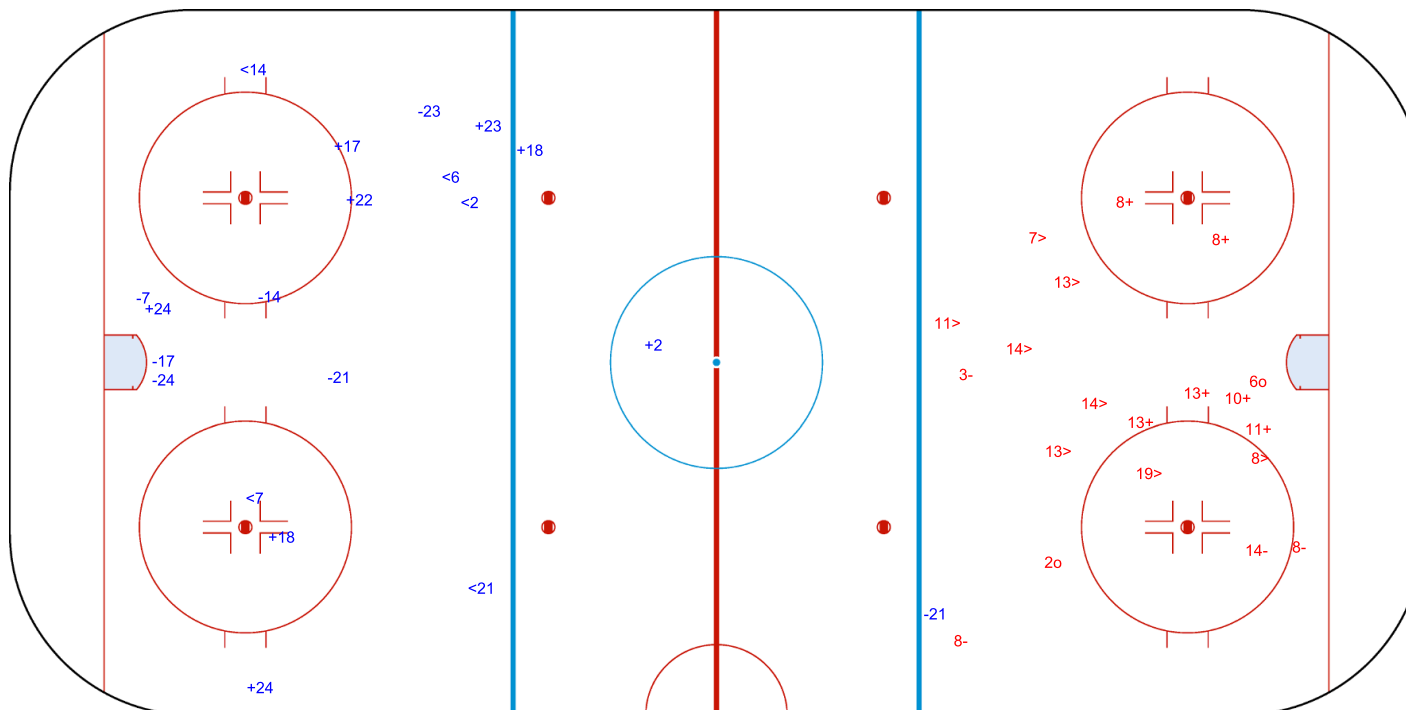

SHOT CHART
POL - GBR

Shots by POL
Goals (o): 0
SSP (<): 5

GK 1 of GBR

1st Period

Shots by GBR
Goals (o): 2
SSP (>): 8

GK 1 of POL

Shots by GBR

Goals (o): 0 SSG (+): 12
SSP (<): 9 SPG (-): 2

GK 1 of POL

2nd Period

Shots by POL

Goals (o): 1 SSG (+): 8
SSP (>): 12 SPG (-): 2

GK 1 of GBR

2024

ICE HOCKEY
WOMEN'S WORLD
CHAMPIONSHIP
LATVIA
Riga
Division I - Group B

Latvia
Riga
VOLVO SPORTCENTER

MON 1 APR 2024
START TIME 12:30

IIHF ICE HOCKEY WOMEN'S WORLD CHAMPIONSHIP
DIVISION I, GROUP B

INTERNATIONAL
ICE HOCKEY
FEDERATION

ROUND ROBIN, GAME 4

Shots by POL

Goals (o): 1 SSG (+): 10
SSP (<): 3 SPG (-): 9