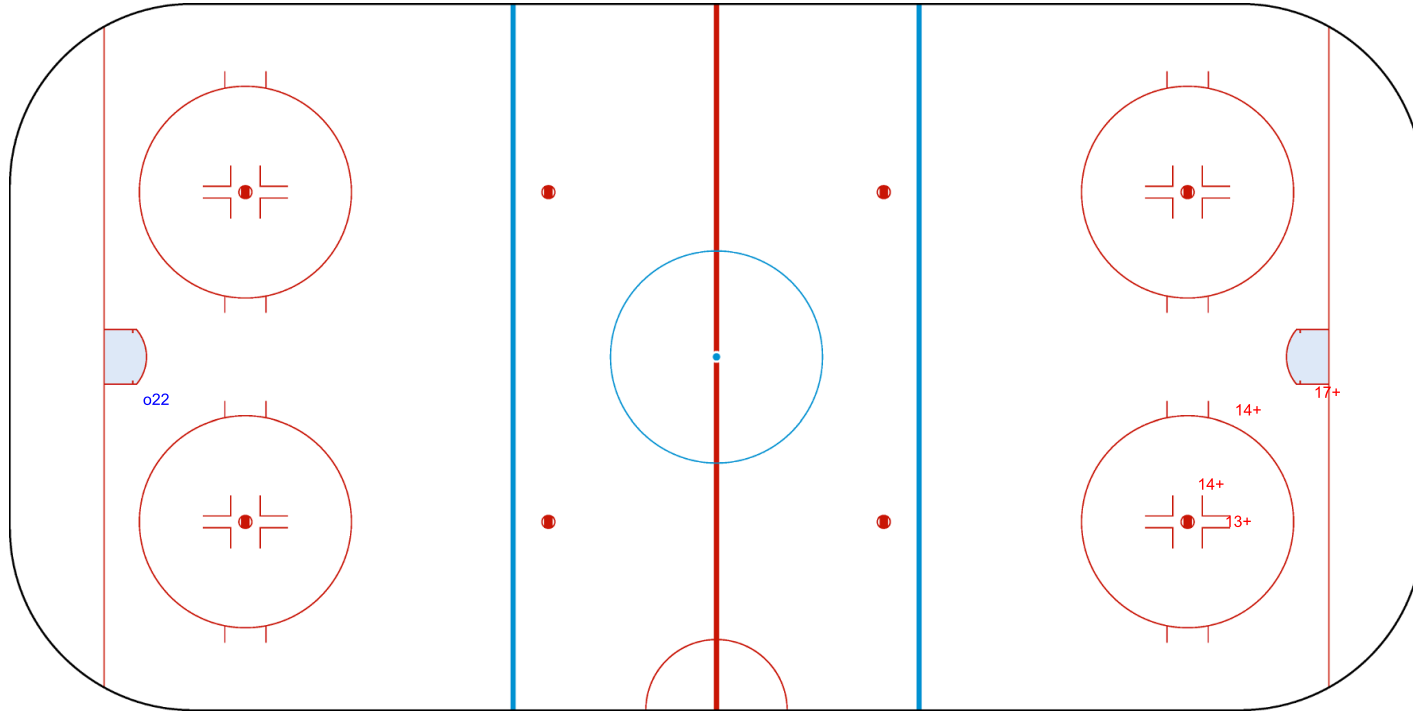

MON 1 APR 2024
START TIME 12:30

IIHF ICE HOCKEY WOMEN'S WORLD CHAMPIONSHIP
DIVISION I, GROUP B

INTERNATIONAL
ICE HOCKEY
FEDERATION

ROUND ROBIN, GAME 4

Shots by POL

Goals (o): 1 SSG (+): 0
SSP (<): 0 SPG (-): 0

GK 1 of GBR

Overtime

Shots by GBR

Goals (o): 0 SSG (+): 4
SSP (>): 0 SPG (-): 0

GK 1 of POL

Legend:					
GK	Goalkeeper	SPG	Shots past goal	SSG	Shots saved by goalkeeper
		SSP	Shots saved by player		