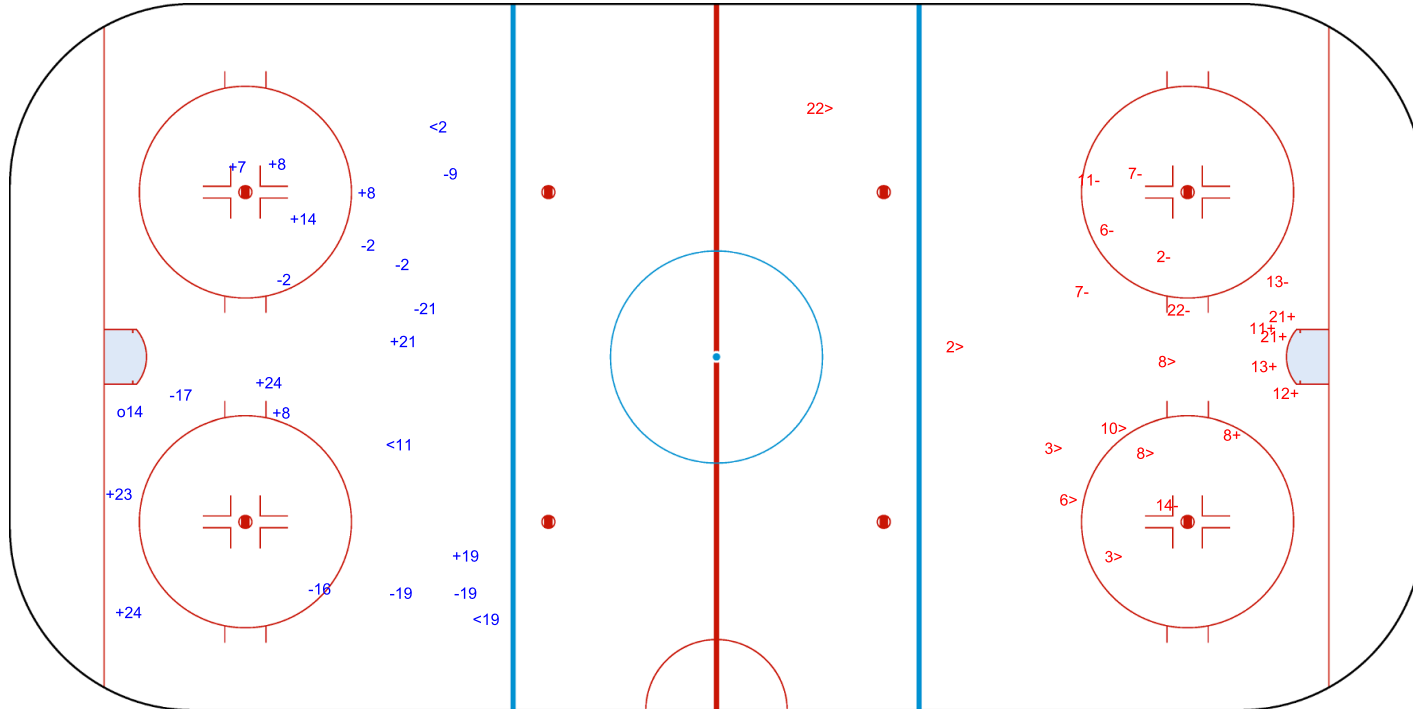

MON 1 APR 2024
START TIME 12:30

IIHF ICE HOCKEY WOMEN'S WORLD CHAMPIONSHIP
DIVISION I, GROUP B

INTERNATIONAL
ICE HOCKEY
FEDERATION

ROUND ROBIN, GAME 4

Shots by POL

Goals (o): 1 SSG (+): 10
SSP (<): 3 SPG (-): 9

GK 1 of GBR

3rd Period

Shots by GBR

Goals (o): 0 SSG (+): 6
SSP (>): 8 SPG (-): 8

GK 1 of POL

2024

ICE HOCKEY
WOMEN'S WORLD
CHAMPIONSHIP
LATVIA
Riga
Division I - Group B

Latvia
Riga
VOLVO SPORTCENTER

MON 1 APR 2024
START TIME 12:30

IIHF ICE HOCKEY WOMEN'S WORLD CHAMPIONSHIP
DIVISION I, GROUP B

INTERNATIONAL
ICE HOCKEY
FEDERATION

ROUND ROBIN, GAME 4

Shots by POL

Goals (o): 1 SSG (+): 0
SSP (<): 0 SPG (-): 0