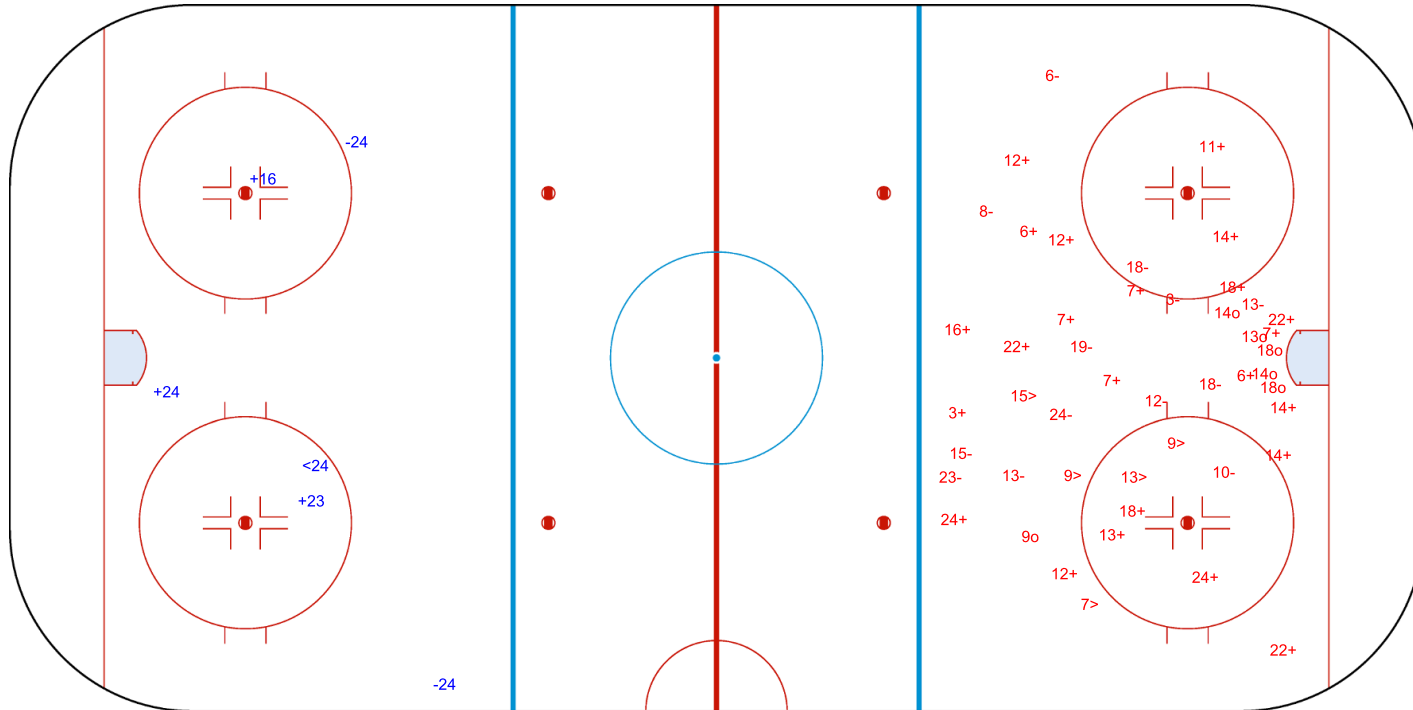

SHOT CHART
LAT - SVK

Shots by SVK
Goals (o): 1
SSP (<): 7
SSG (+): 12
SPG (-): 10

GK 1 of LAT

LAT → 1st Period ← SVK

Shots by LAT
Goals (o): 1
SSP (>): 0
SSG (+): 9
SPG (-): 1

GK 1 of SVK

2024

ICE HOCKEY
WOMEN'S WORLD
CHAMPIONSHIP
LATVIA
Riga
Division I - Group B

Latvia
Riga
VOLVO SPORTCENTER

SUN 31 MAR 2024
START TIME 19:30

IIHF ICE HOCKEY WOMEN'S WORLD CHAMPIONSHIP
DIVISION I, GROUP B

INTERNATIONAL
ICE HOCKEY
FEDERATION

ROUND ROBIN, GAME 3

Shots by LAT

Goals (o): 0

SSP (<): 1

SSG (+): 3

SPG (-): 2

GK 1 of SVK

2nd Period

Shots by SVK

Goals (o): 6

SSP (>): 5

SSG (+): 23

SPG (-): 13

GK 1 of LAT

Shots by SVK

Goals (o): 0 SSG (+): 9
SSP (<): 5 SPG (-): 9

GK 1 of LAT

3rd Period

Shots by LAT