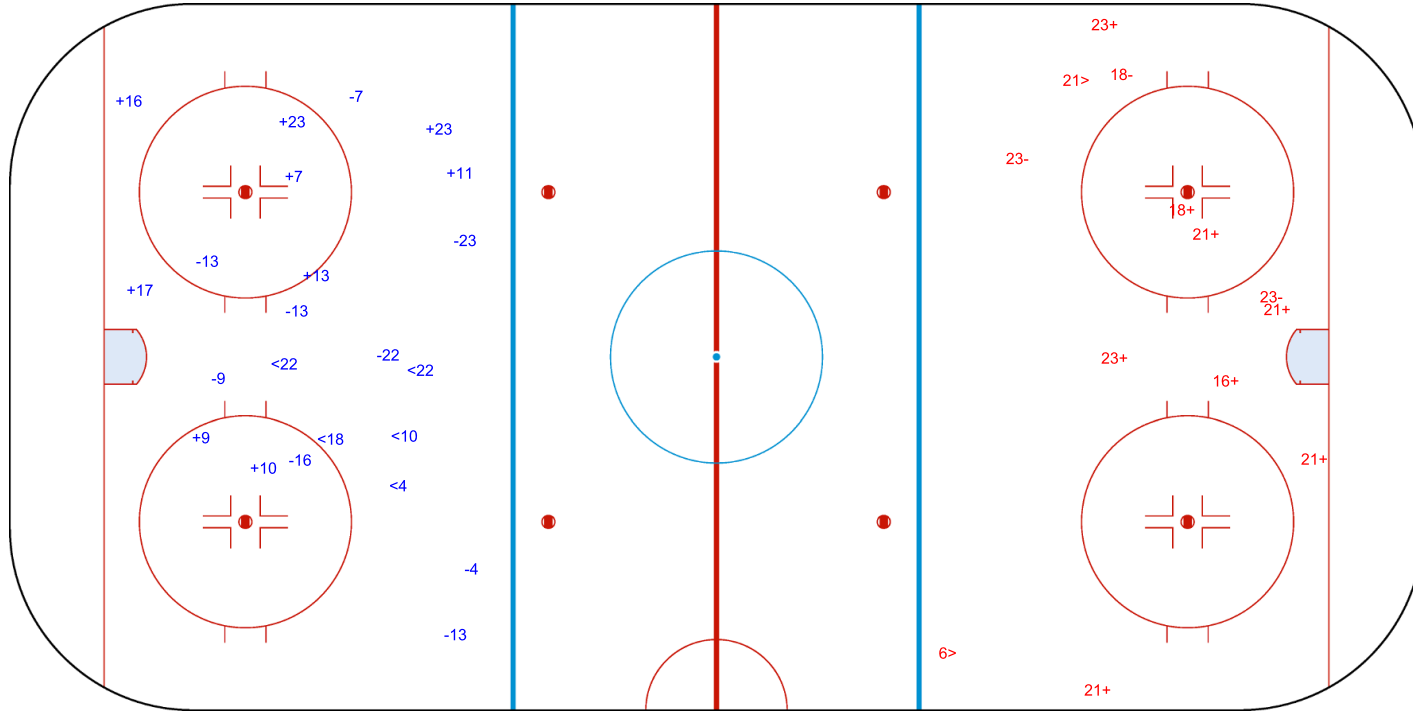

Shots by SVK

Goals (o): 0   SSG (+): 9
SSP (<): 5   SPG (-): 9

GK 1 of LAT

3rd Period

Shots by LAT

Goals (o): 0   SSG (+): 8
SSP (>): 2   SPG (-): 3

GK 1 of SVK

Legend:		
GK	Goalkeeper	
SPG	Shots past goal	
SSG	Shots saved by goalkeeper	
SSP	Shots saved by player