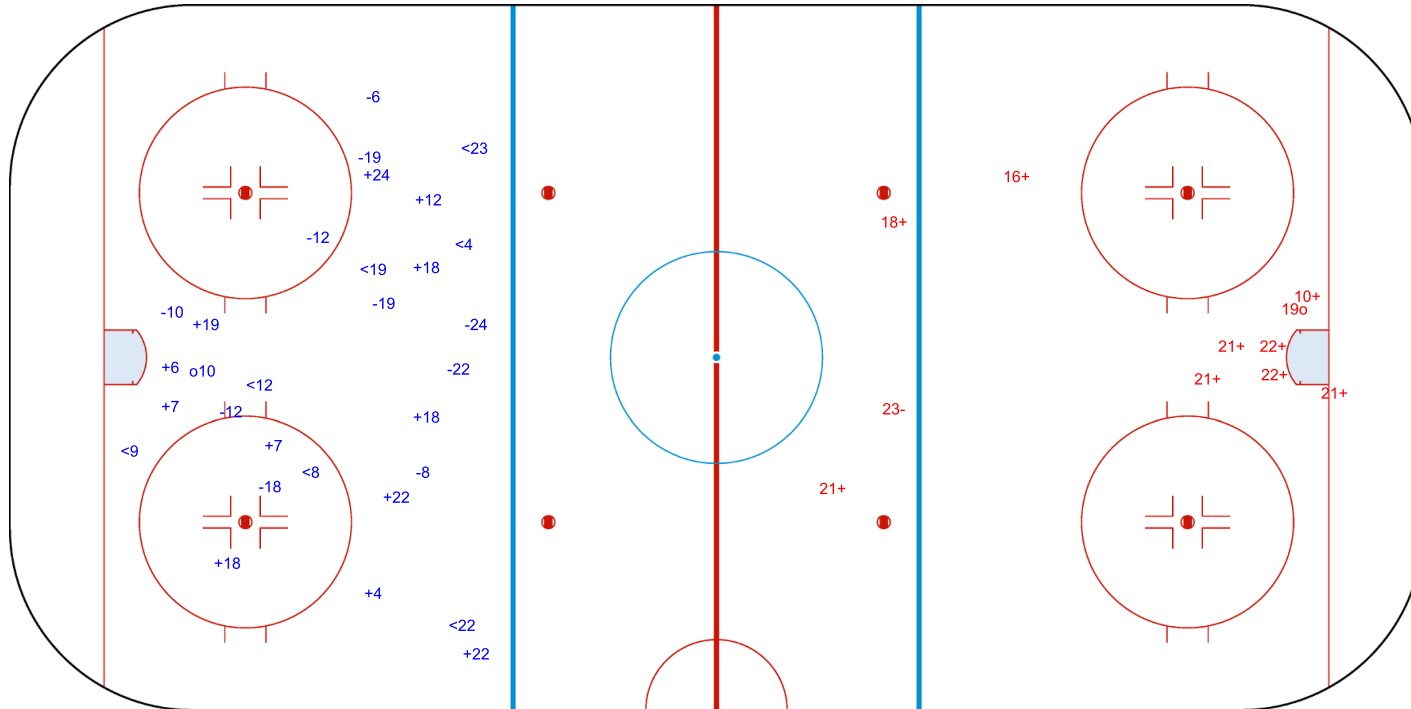

SHOT CHART
LAT - SVK

Shots by SVK
Goals (o): 1
SSP (<): 7
SSG (+): 12
SPG (-): 10

GK 1 of LAT

LAT → 1st Period ← SVK

Shots by LAT
Goals (o): 1
SSP (>): 0
SSG (+): 9
SPG (-): 1

GK 1 of SVK

2024

ICE HOCKEY
WOMEN'S WORLD
CHAMPIONSHIP
LATVIA
Riga
Division I - Group B

Latvia
Riga
VOLVO SPORTCENTER

SUN 31 MAR 2024
START TIME 19:30

IIHF ICE HOCKEY WOMEN'S WORLD CHAMPIONSHIP
DIVISION I, GROUP B

INTERNATIONAL
ICE HOCKEY
FEDERATION

ROUND ROBIN, GAME 3

Shots by LAT

Goals (o): 0