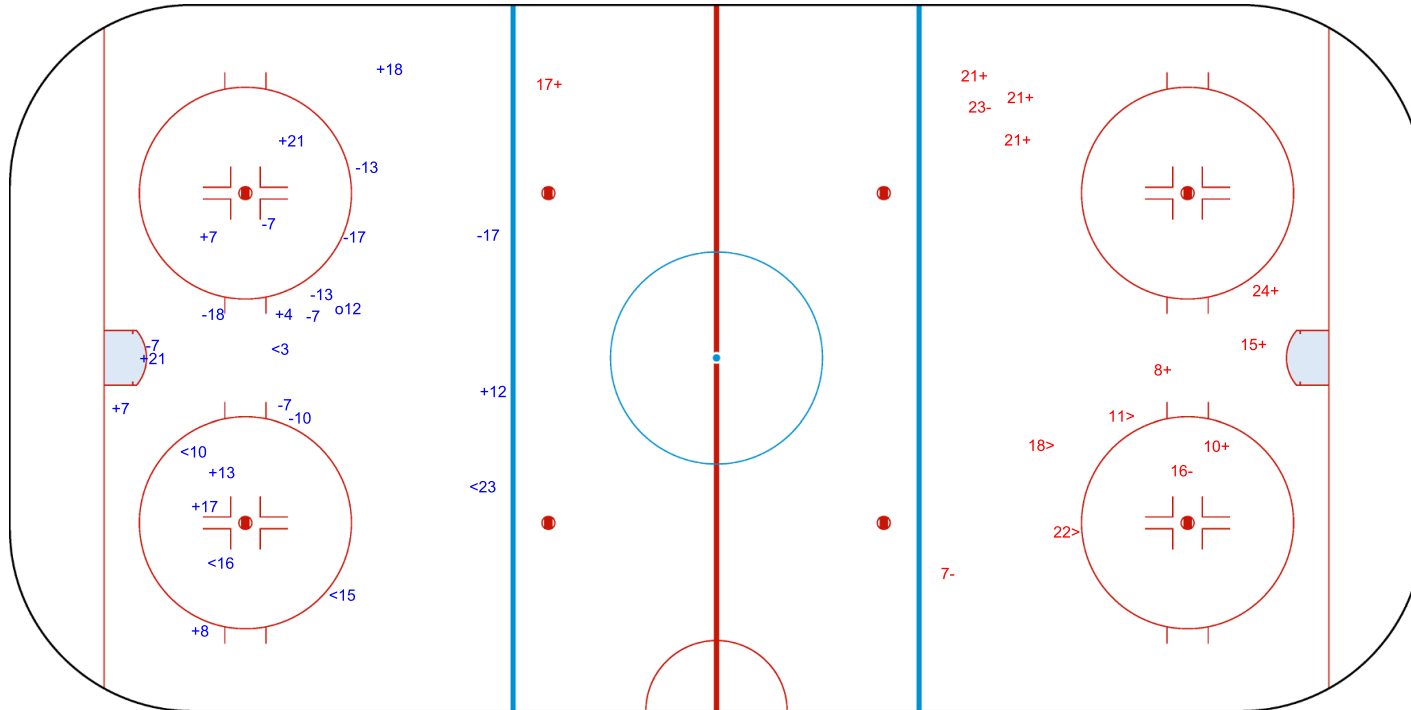

SHOT CHART
NOR - AUT

Shots by NOR
Goals (o): 0
SSP (<): 5
SSG (+): 11
SPG (-): 4

GK 25 of AUT

AUT → **1st Period** ← **NOR**

Shots by AUT
Goals (o): 0
SSP (>): 4
SSG (+): 8
SPG (-): 5

GK 1 of NOR

Shots by AUT
Goals (o): 1 SSG (+): 10
SSP (<): 5 SPG (-): 10

GK 1 of NOR

NOR → 2nd Period ← AUT

Shots by NOR
Goals (o): 0 SSG (+): 8
SSP (>): 3 SPG (-): 3

Shots by NOR

Goals (o): 3 SSG (+): 4
SSP (<): 1 SPG (-): 0

GK 25 of AUT

AUT → **3rd Period** ← **NOR**

Shots by AUT