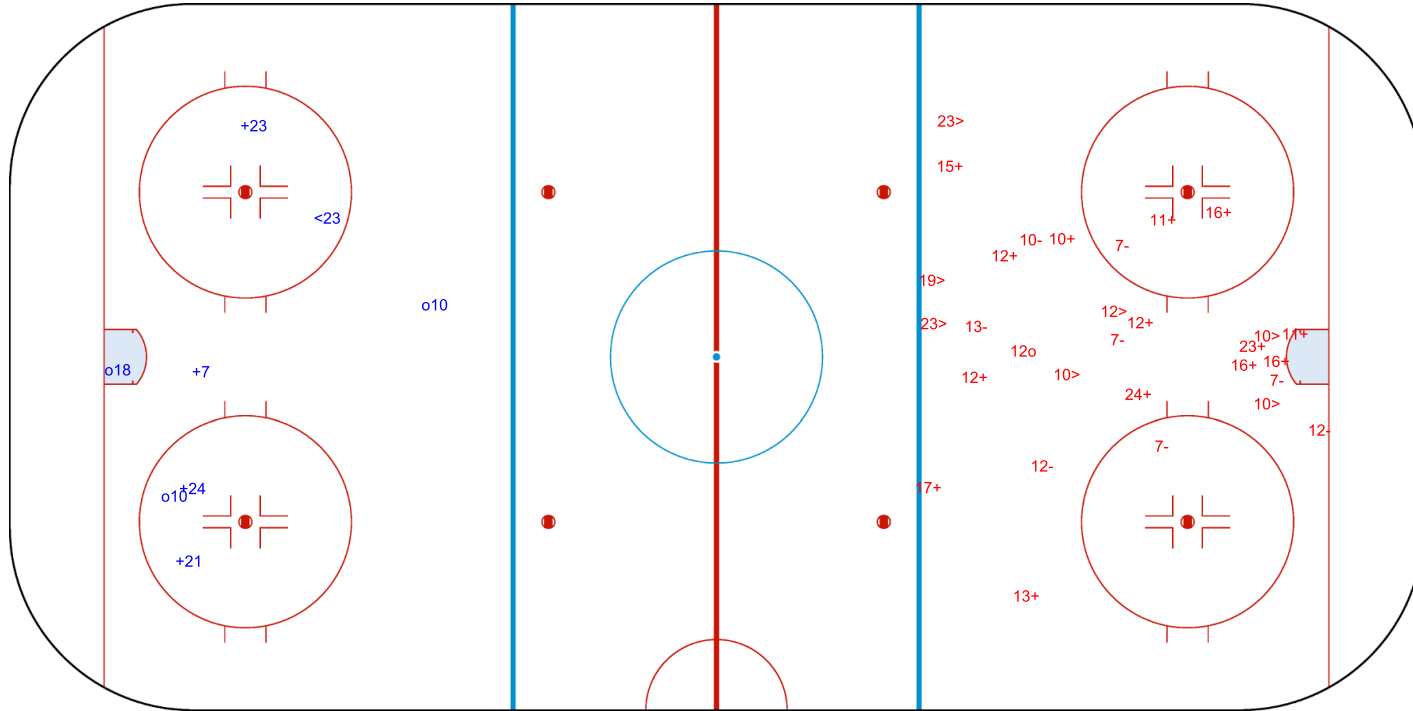

Shots by NOR

Goals (o): 3   SSG (+): 4
SSP (<): 1   SPG (-): 0

GK 25 of AUT

AUT →   **3rd Period**   ← **NOR**

Shots by AUT

Goals (o): 1   SSG (+): 14
SSP (>): 7   SPG (-): 8

GK 1 of NOR

Legend:	
GK	Goalkeeper
SPG	Shots past goal
SSG	Shots saved by goalkeeper
SSP	Shots saved by player