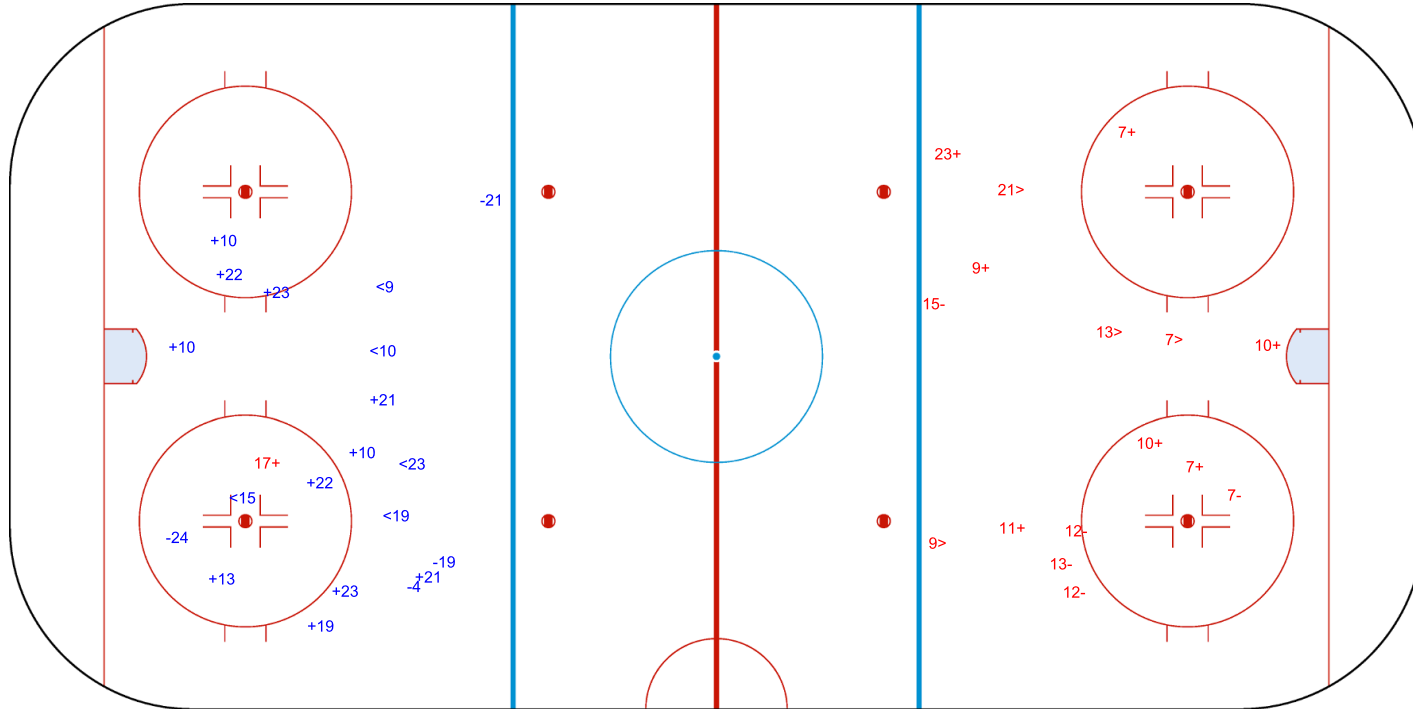

SHOT CHART
NOR - AUT

Shots by NOR
Goals (o): 0
SSP (<): 5
SSG (+): 11
SPG (-): 4

GK 25 of AUT

AUT → **1st Period** ← **NOR**

Shots by AUT
Goals (o): 0
SSP (>): 4
SSG (+): 8
SPG (-): 5

GK 1 of NOR

Shots by AUT
Goals (o): 1 SSG (+): 10
SSP (<): 5 SPG (-): 10

GK 1 of NOR

NOR → 2nd Period ← AUT

Shots by NOR
Goals (o): 0 SSG (+): 8
SSP (>): 3 SPG (-): 3

Shots by NOR

Goals (o): 3 SSG (+): 4
SSP (<): 1 SPG (-): 0

GK 25 of AUT

AUT → **3rd Period** ← **NOR**

Shots by AUT