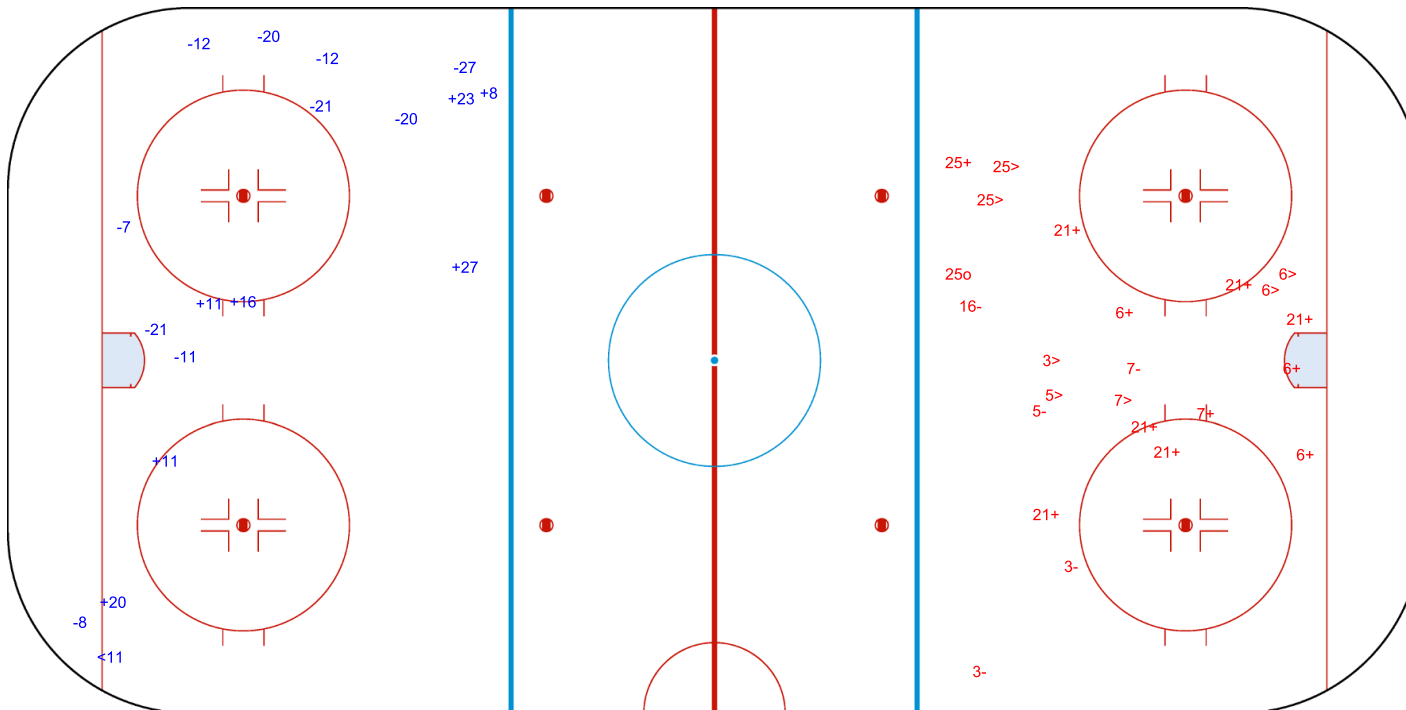

SHOT CHART THA - EST

1st Period

Shots by EST

Goals (o): 0 SSG (+): 7
SSP (<): 1 SPG (-): 10

GK 2 of THA

Shots by THA

Goals (o): 1 SSG (+): 11
SSP (>): 7 SPG (-): 5

GK 30 of EST

2024

ICE HOCKEY
WOMEN'S WORLD
CHAMPIONSHIP
ESTONIA
Kohlla-Jarve
Division III - Group B

Estonia
Kohlla-Jarve
SPORDIKESKUS ICE HALL

WED 27 MAR 2024
START TIME 18:30

IIHF ICE HOCKEY WOMEN'S WORLD CHAMPIONSHIP
DIVISION III, GROUP B

INTERNATIONAL
ICE HOCKEY
FEDERATION

ROUND ROBIN, GAME 6

Shots by THA

Goals (o): 0

SSP (<): 9

SSG (+): 18

SPG (-): 1

GK 30 of EST