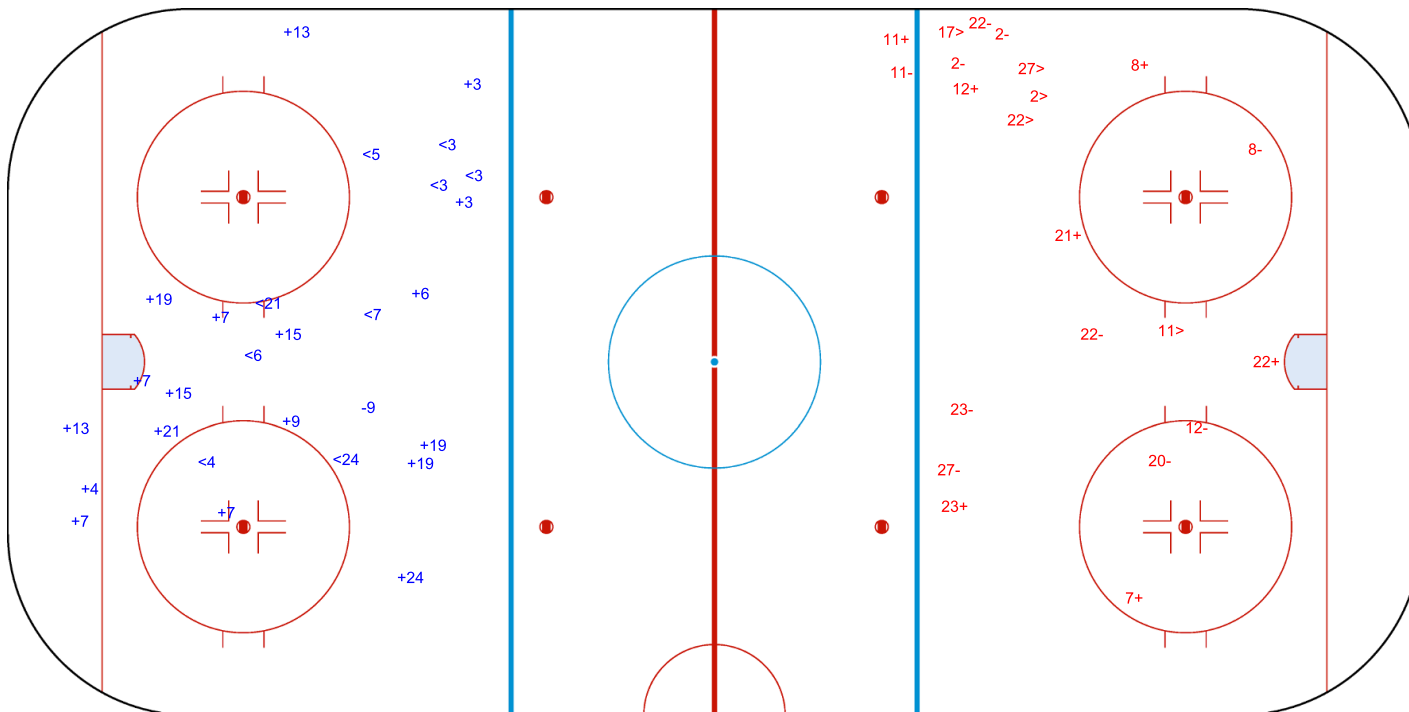

2024

Estonia
Kohlla-Jarve
SPORDIKESKUS ICE HALL

WED 27 MAR 2024
START TIME 18:30

IIHF ICE HOCKEY WOMEN'S WORLD CHAMPIONSHIP
DIVISION III, GROUP B

INTERNATIONAL
ICE HOCKEY
FEDERATION

ROUND ROBIN, GAME 6

Shots by THA

Goals (o): 0

SSP (<): 9

SSG (+): 18

SPG (-): 1

GK 30 of EST

2nd Period

Shots by EST

Goals (o): 0

SSP (>): 5

SSG (+): 7

SPG (-): 10

GK 2 of THA