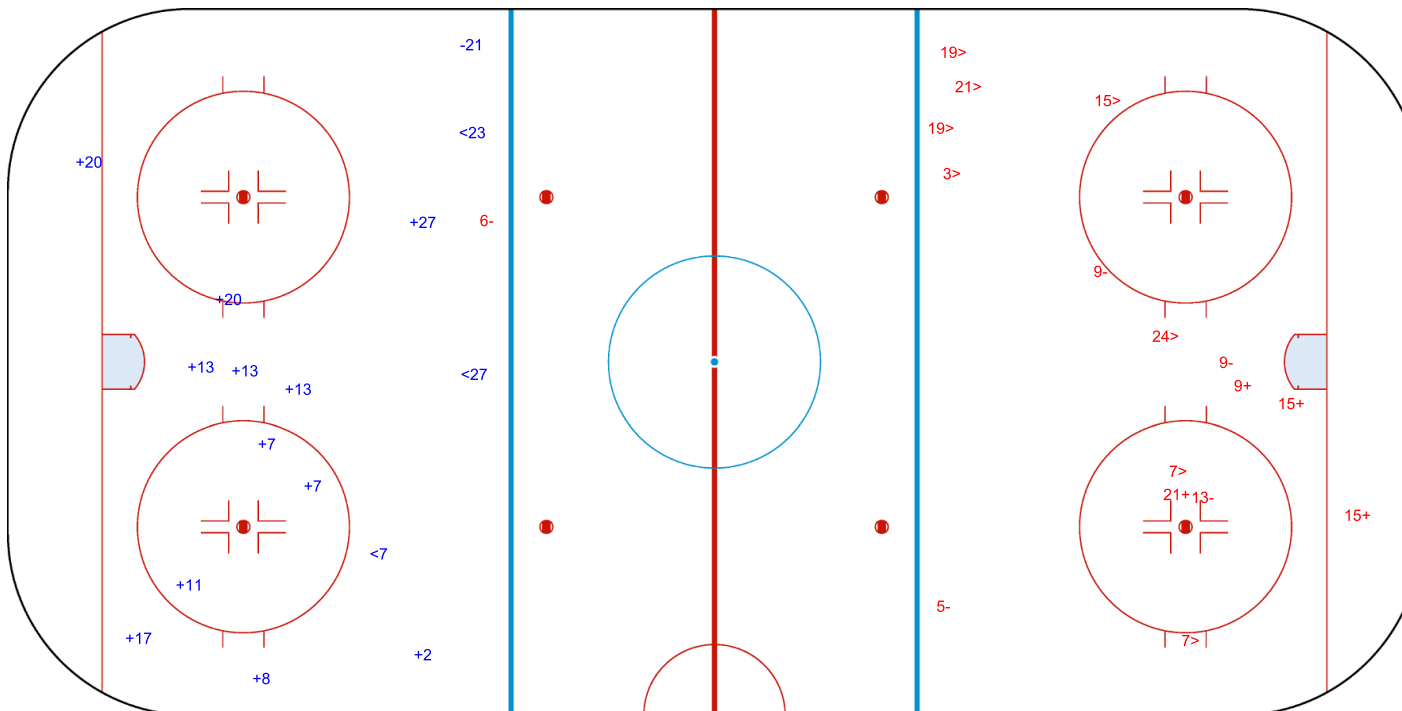

2024

Estonia
Kohlla-Jarve
SPORDIKESKUS ICE HALL

WED 27 MAR 2024
START TIME 18:30

IIHF ICE HOCKEY WOMEN'S WORLD CHAMPIONSHIP
DIVISION III, GROUP B

**INTERNATIONAL
ICE HOCKEY
FEDERATION**

ROUND ROBIN, GAME 6

Shots by EST

Goals (o): 0   SSG (+): 12
SSP (<): 3   SPG (-): 1

GK 2 of THA

3rd Period

Shots by THA

Goals (o): 0   SSG (+): 4
SSP (>): 8   SPG (-): 5

GK 30 of EST

Legend:	GK Goalkeeper	SPG Shots past goal	SSG Shots saved by goalkeeper	SSP Shots saved by player