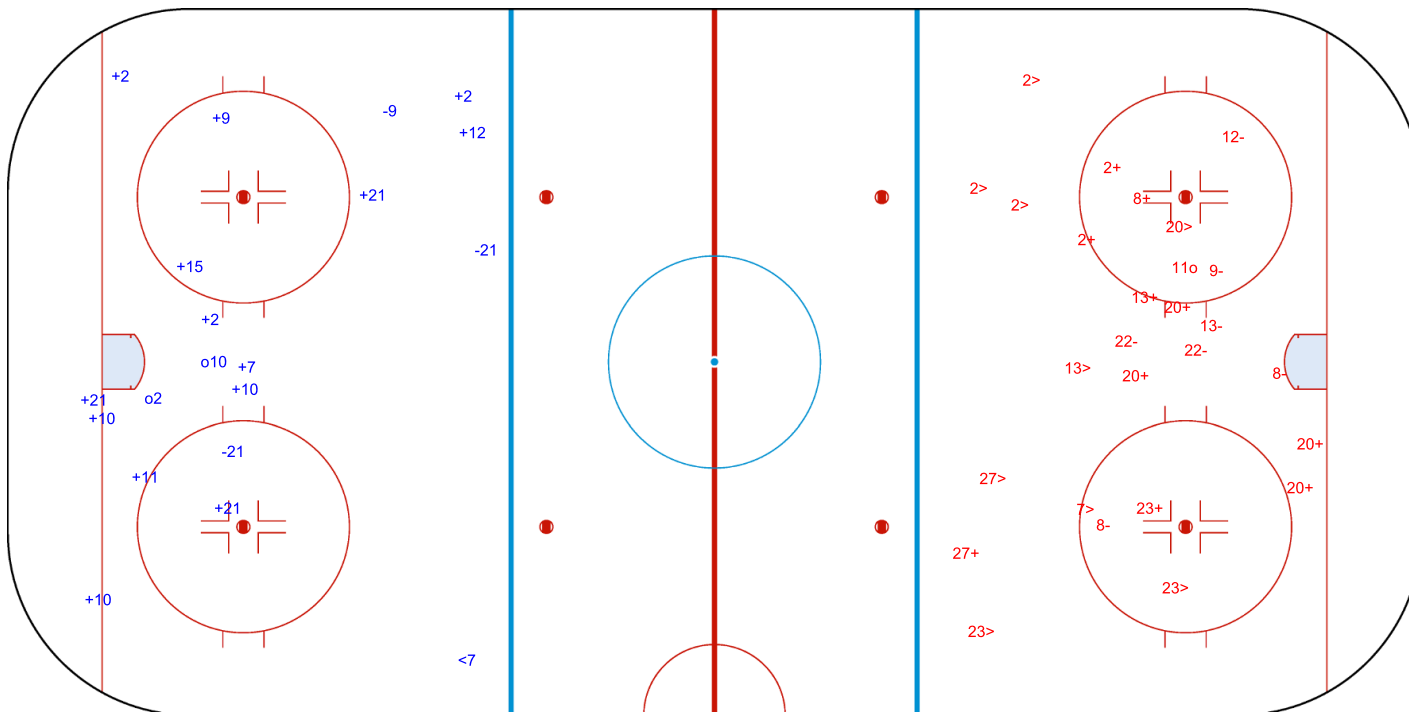

2024

Estonia
Kohlla-Jarve
SPORDIKESKUS ICE HALL

SUN 24 MAR 2024
START TIME 18:30

IIHF ICE HOCKEY WOMEN'S WORLD CHAMPIONSHIP
DIVISION III, GROUP B

**INTERNATIONAL
ICE HOCKEY
FEDERATION**

ROUND ROBIN, GAME 2

Shots by BIH

Goals (o): 2

SSP (<): 1

SSG (+): 14

SPG (-): 3

GK 30 of EST

2nd Period

Shots by EST

Goals (o): 1

SSP (>): 9

SSG (+): 10

SPG (-): 7

GK 20 of BIH