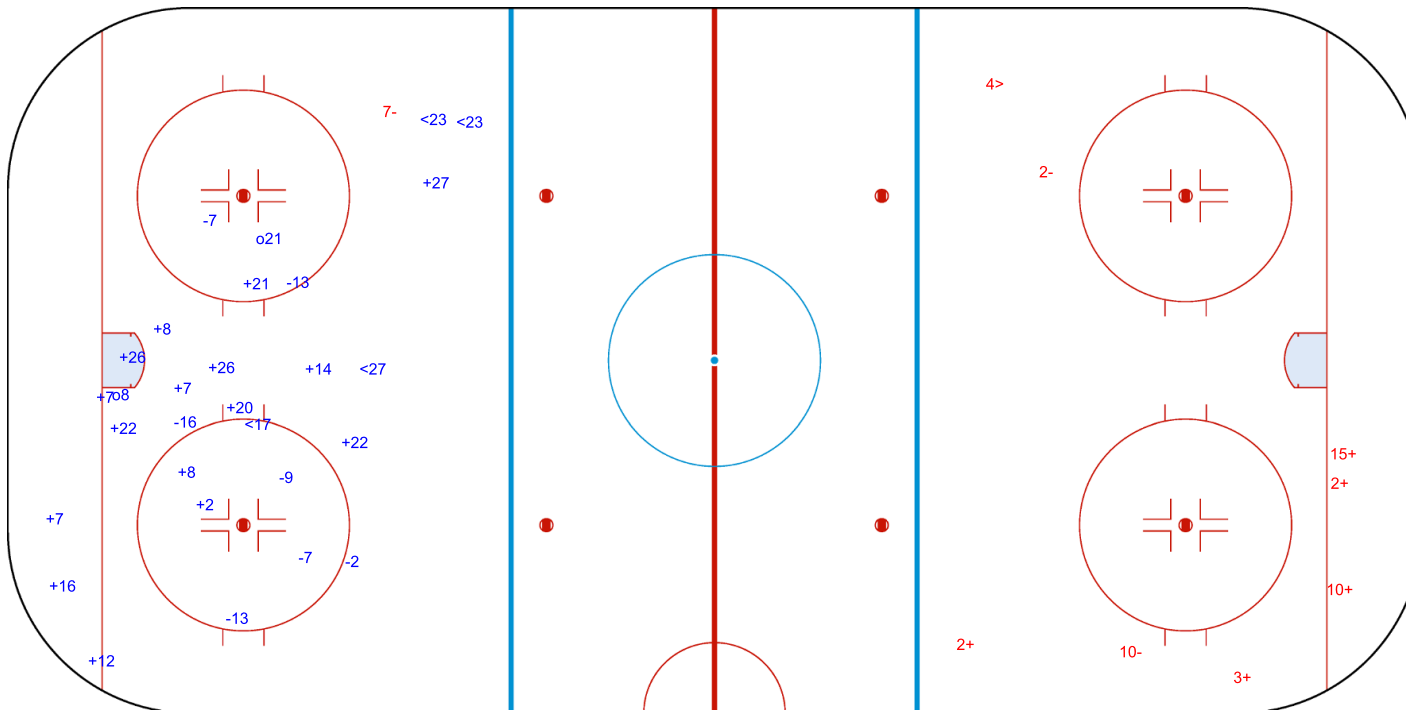

SHOT CHART

EST - BIH

1st Period

Shots by EST

Goals (o): 2 SSG (+): 16
SSP (<): 4 SPG (-): 7

GK 20 of BIH

Shots by BIH

Goals (o): 0 SSG (+): 5
SSP (>): 1 SPG (-): 3

GK 30 of EST

2024

ICE HOCKEY
WOMEN'S WORLD
CHAMPIONSHIP
ESTONIA
Kohlla-Jarve
Division III - Group B

Estonia
Kohlla-Jarve
SPORDIKESKUS ICE HALL

SUN 24 MAR 2024
START TIME 18:30

IIHF ICE HOCKEY WOMEN'S WORLD CHAMPIONSHIP
DIVISION III, GROUP B

**INTERNATIONAL
ICE HOCKEY
FEDERATION**

ROUND ROBIN, GAME 2

Shots by BIH

Goals (o): 2

SSP (<): 1

SSG (+): 14

SPG (-): 3

GK 30 of EST