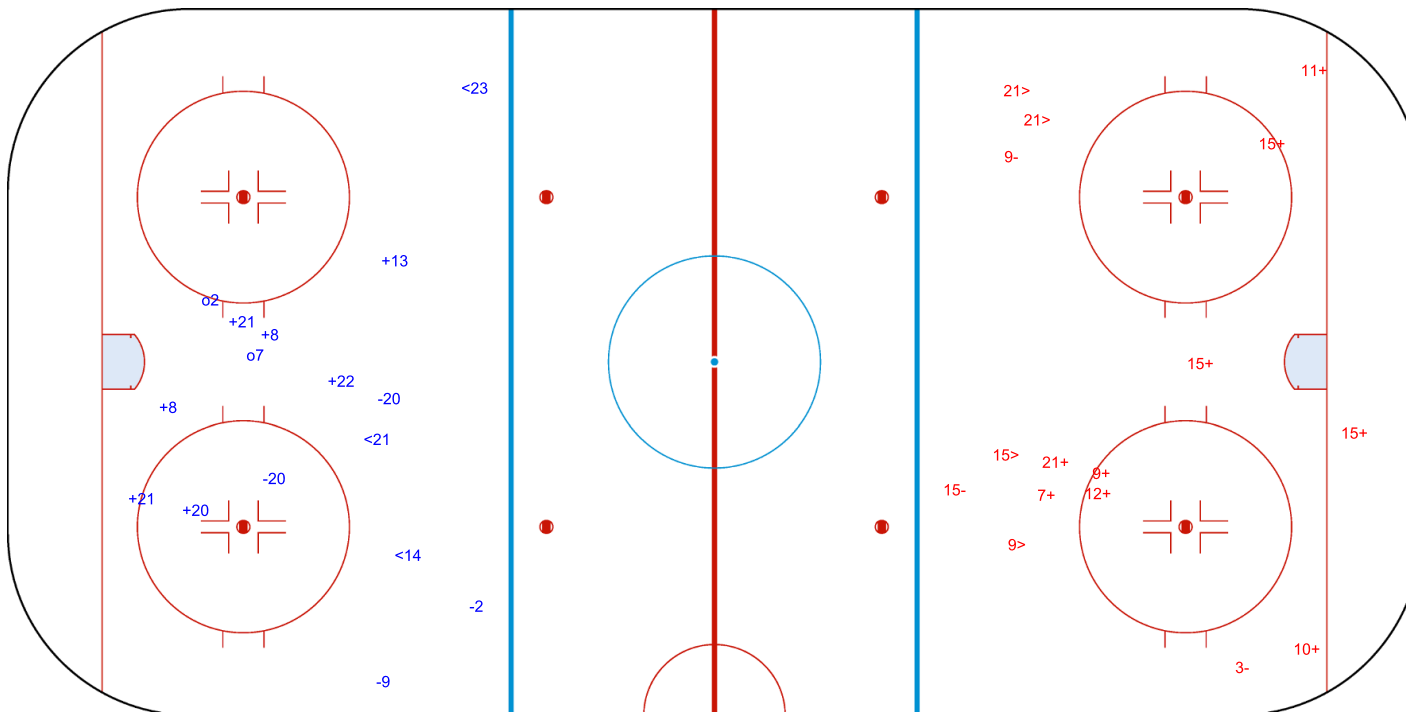

2024

Estonia
Kohlla-Jarve
SPORDIKESKUS ICE HALL

SUN 24 MAR 2024
START TIME 18:30

IIHF ICE HOCKEY WOMEN'S WORLD CHAMPIONSHIP
DIVISION III, GROUP B

**INTERNATIONAL
ICE HOCKEY
FEDERATION**

ROUND ROBIN, GAME 2

Shots by EST

Goals (o): 2   SSG (+): 7
SSP (<): 3   SPG (-): 4

GK 20 of BIH

BIH   **3rd Period**   **EST**

Shots by BIH

Goals (o): 0   SSG (+): 9
SSP (>): 4   SPG (-): 3

GK 30 of EST

Legend:		
GK	Goalkeeper	
SPG	Shots past goal	
SSG	Shots saved by goalkeeper	
SSP	Shots saved by player