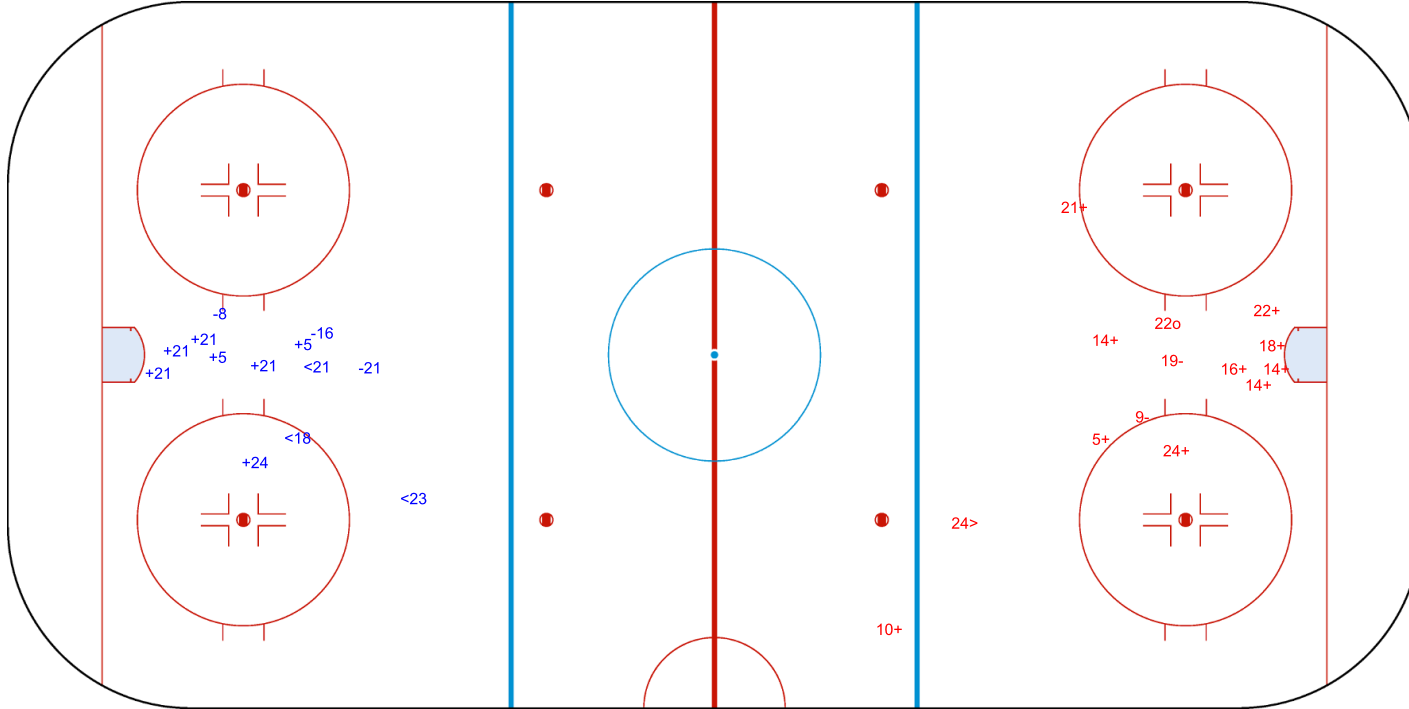

Goals (o): 0

SSG (+): 7

SSP (<): 3

SPG (-): 3

GK 20 of ISL

2nd Period

Shots by ISL

Goals (o): 1

SSG (+): 10

SSP (>): 1

SPG (-): 2

GK 1 of BEL

Shots by ISL

Goals (o): 0

SSP (<): 1

SSG (+): 5