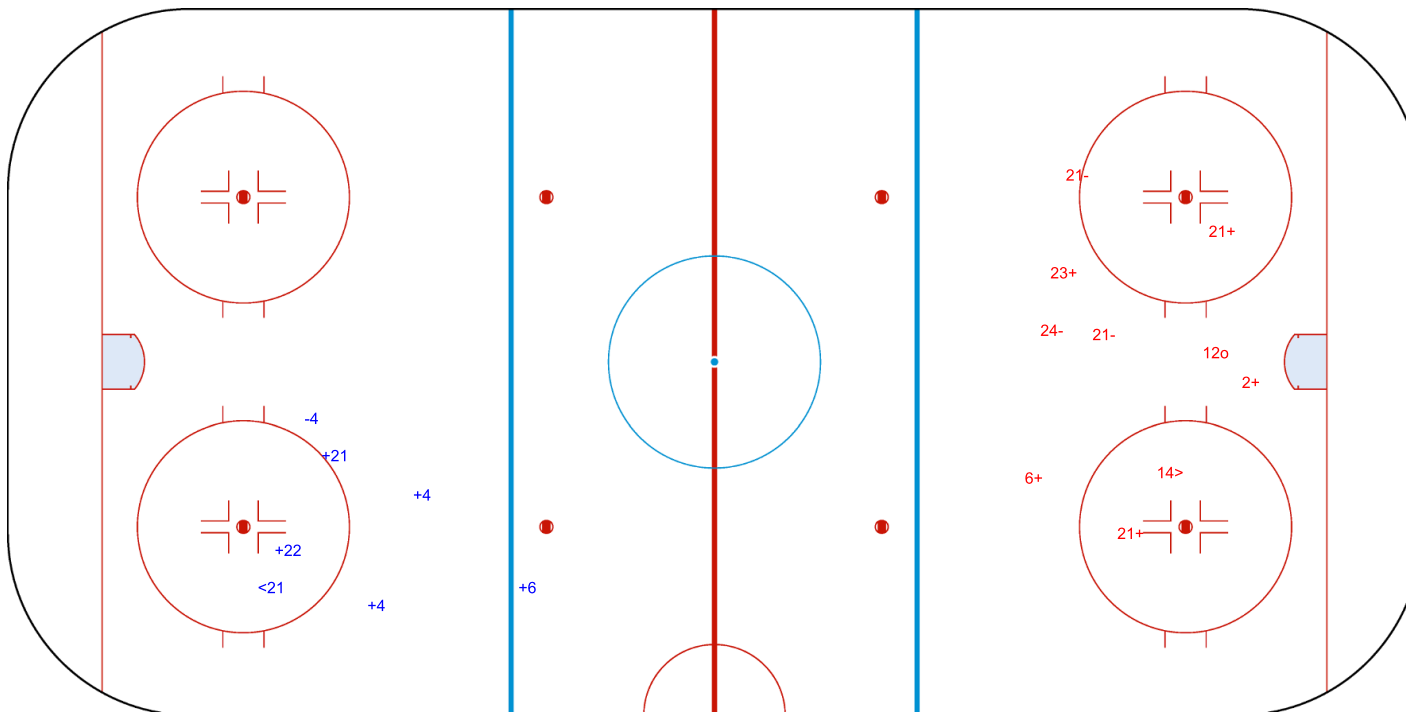

Shots by ISL

Goals (o): 0

SSP (<): 1

SSG (+): 5

SPG (-): 1

GK 1 of BEL

3rd Period

Shots by BEL

Goals (o): 1

SSP (>): 1

SSG (+): 5

SPG (-): 3

GK 20 of ISL

Legend:	
GK	Goalkeeper
SPG	Shots past goal
SSG	Shots saved by goalkeeper
SSP	Shots saved by player