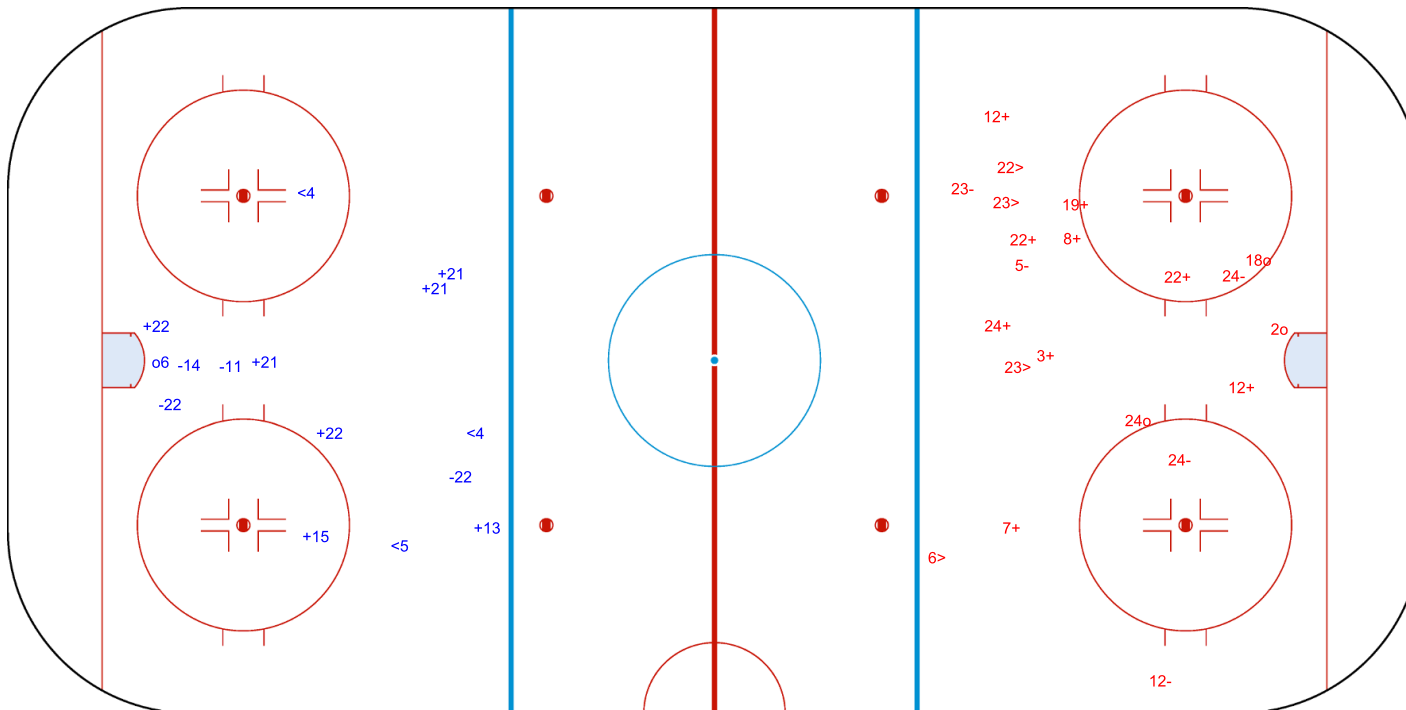

SHOT CHART

BEL - ISL

1st Period

Shots by ISL

Goals (o): 1

SSP (<): 3

SSG (+): 7

SPG (-): 4

GK 1 of BEL

Shots by BEL

Goals (o): 3

SSP (>): 4

SSG (+): 9

SPG (-): 5

GK 20 of ISL

Shots by BEL