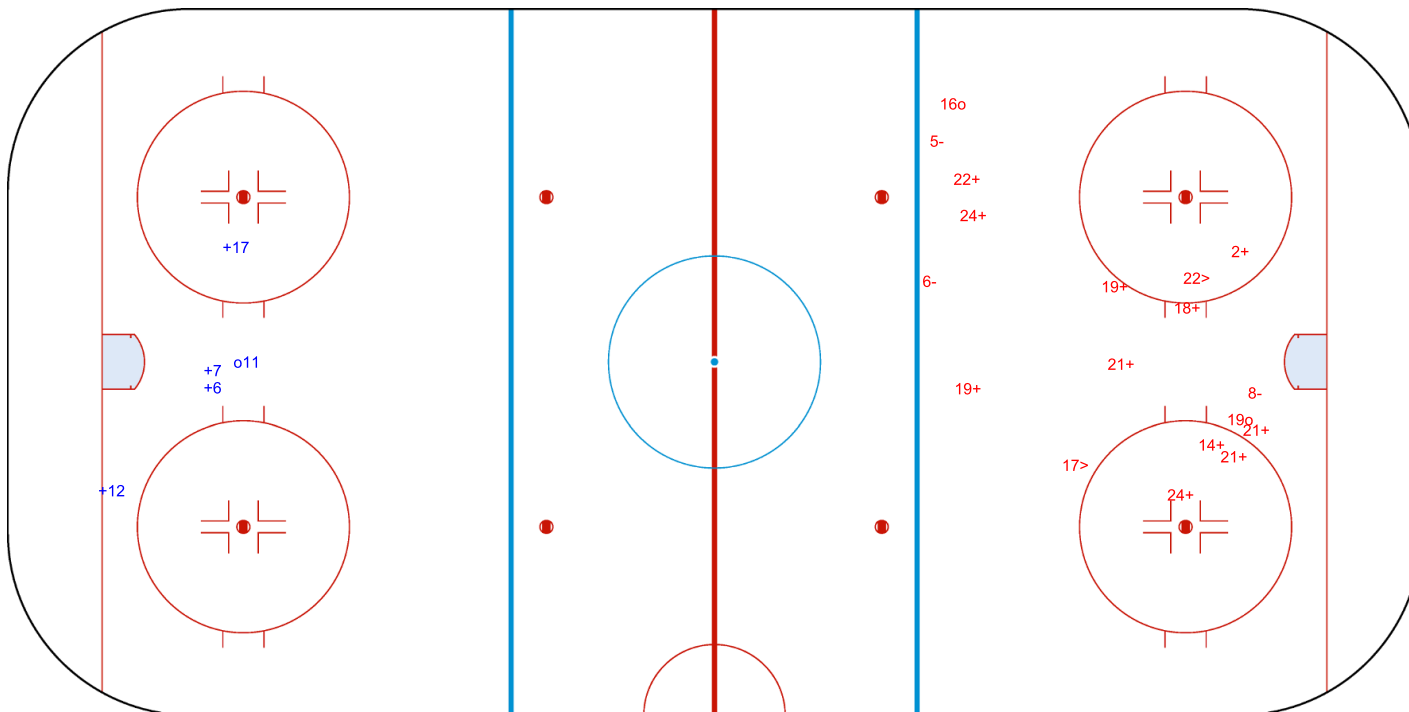

Goals (o): 1

SSP (<): 0

SSG (+): 4

SPG (-): 0

GK 1 of BEL

2nd Period

Shots by BEL

Goals (o): 2

SSP (>): 2

SSG (+): 11

SPG (-): 3

GK 1 of NZL

Shots by BEL

Goals (o): 2

SSP (<): 1

SSG (+): 5