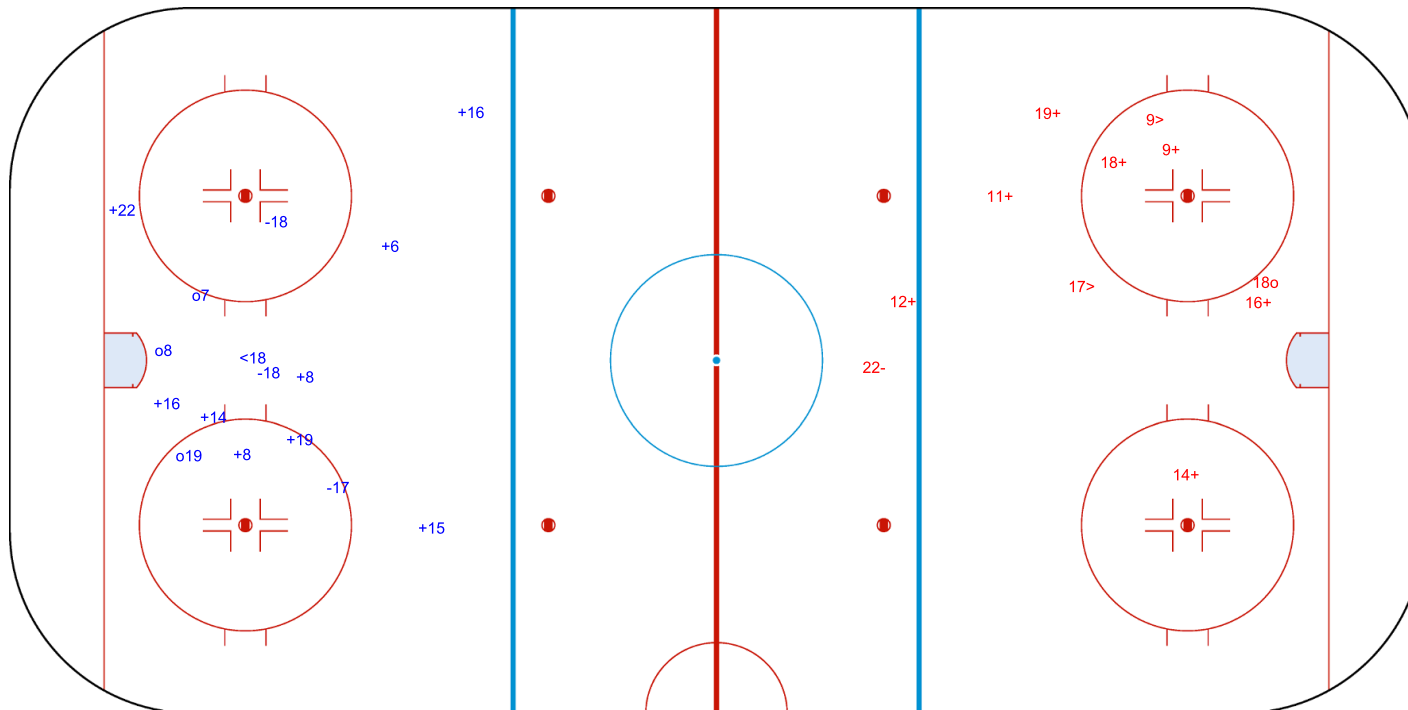

SHOT CHART

NZL - BEL

1st Period

Shots by BEL
Goals (o): 3 SSG (+): 9
SSP (<): 1 SPG (-): 3

GK 1 of NZL

Shots by NZL
Goals (o): 1 SSG (+): 7
SSP (>): 2 SPG (-): 1

GK 1 of BEL

Shots by NZL