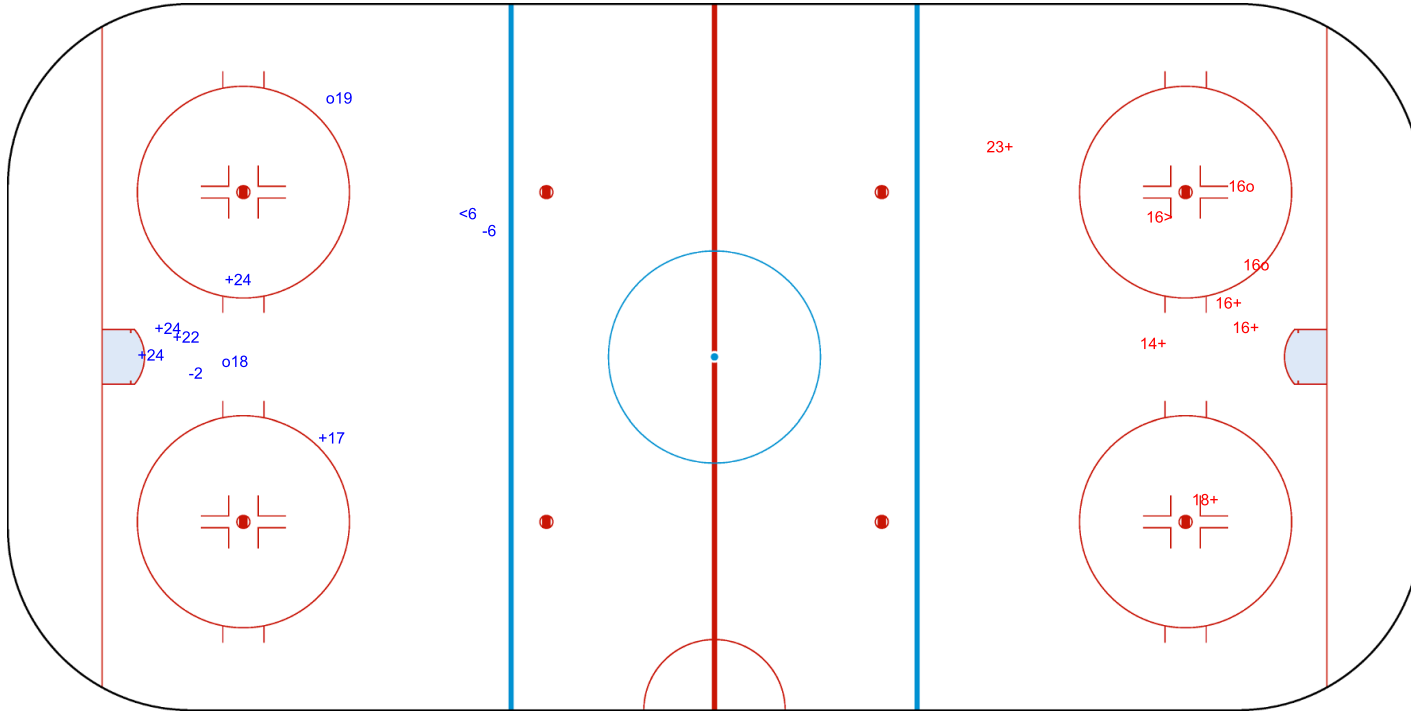

Shots by BEL

Goals (o): 2

SSP (<): 1

SSG (+): 5

SPG (-): 2

GK 1 of NZL

3rd Period

Shots by NZL

Goals (o): 2

SSP (>): 1

SSG (+): 5

SPG (-): 0

GK 1 of BEL

Legend:

GK Goalkeeper

SPG Shots past goal

SSG Shots saved by goalkeeper

SSP Shots saved by player