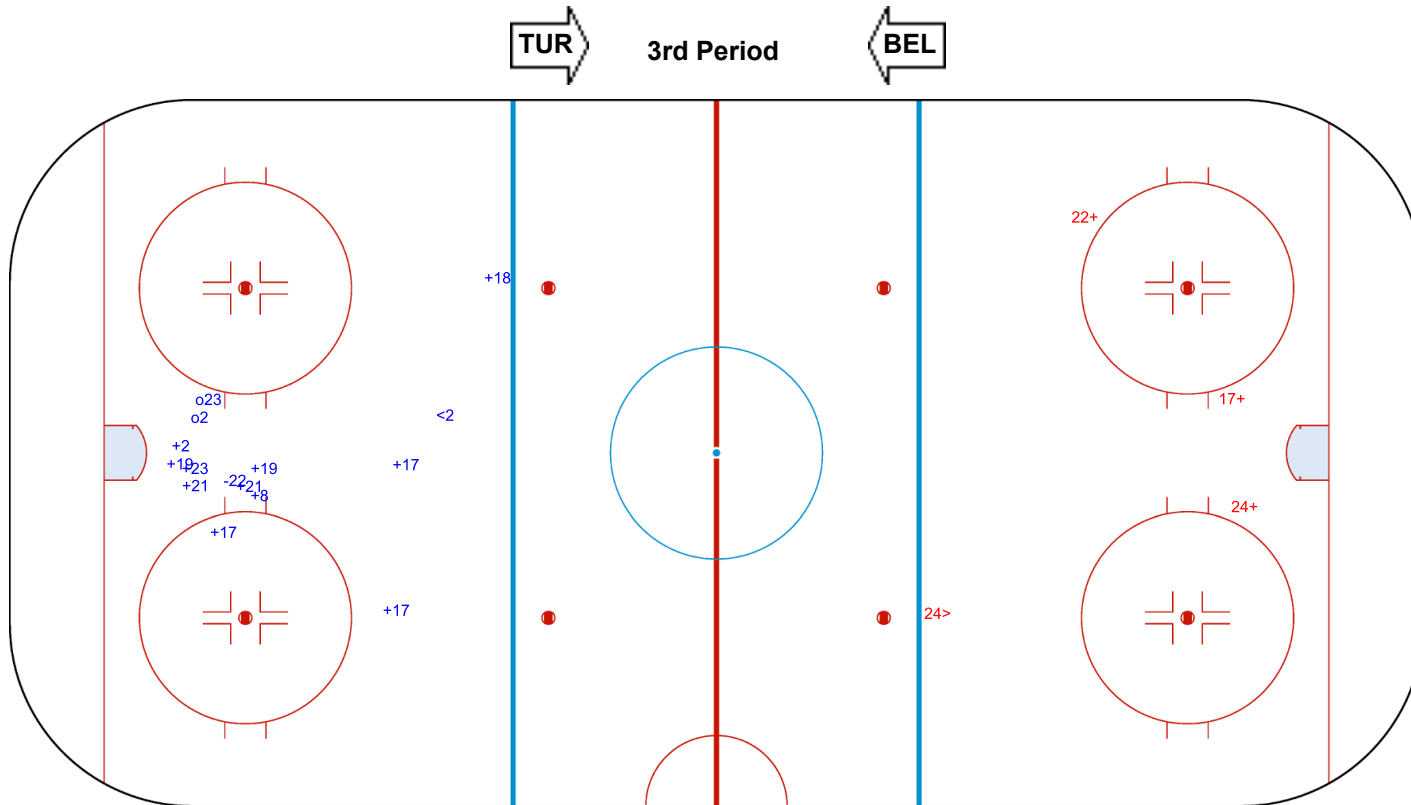

Goals (o): 2 SSG (+): 5
SSP (>): 2 SPG (-): 1

GK 1 of TUR

Shots by BEL
Goals (o): 2 SSG (+): 11
SSP (<): 1 SPG (-): 1

GK 1 of TUR

ENG

Shots by TUR
Goals (o): 0 SSG (+): 3
SSP (>): 1 SPG (-): 0

Legend:	
ENG	Empty net goal
GK	Goalkeeper
SPG	Shots past goal
SSG	Shots saved by goalkeeper
SSP	Shots saved by player