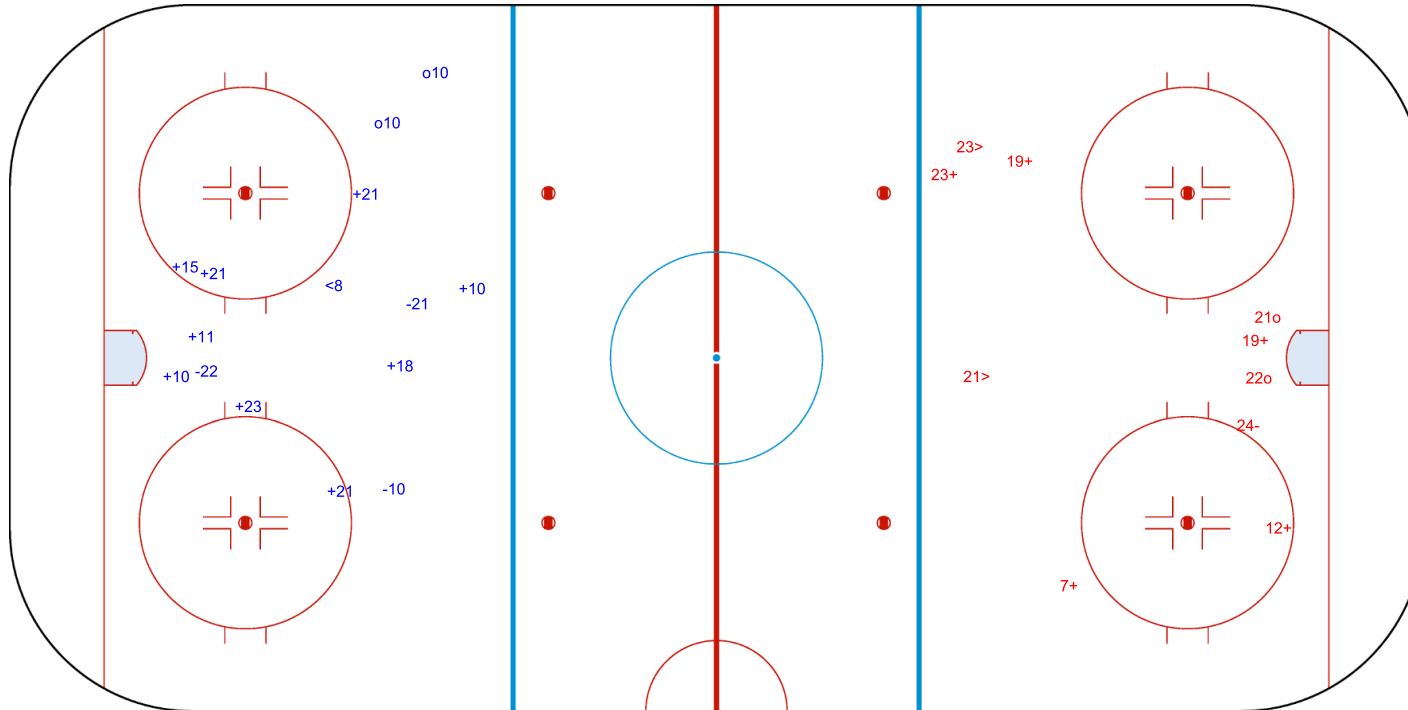

GK 1 of BEL

Shots by TUR

Goals (o): 2 SSG (+): 9
SSP (<): 1 SPG (-): 3

GK 1 of BEL

BEL

2nd Period

TUR

Shots by BEL