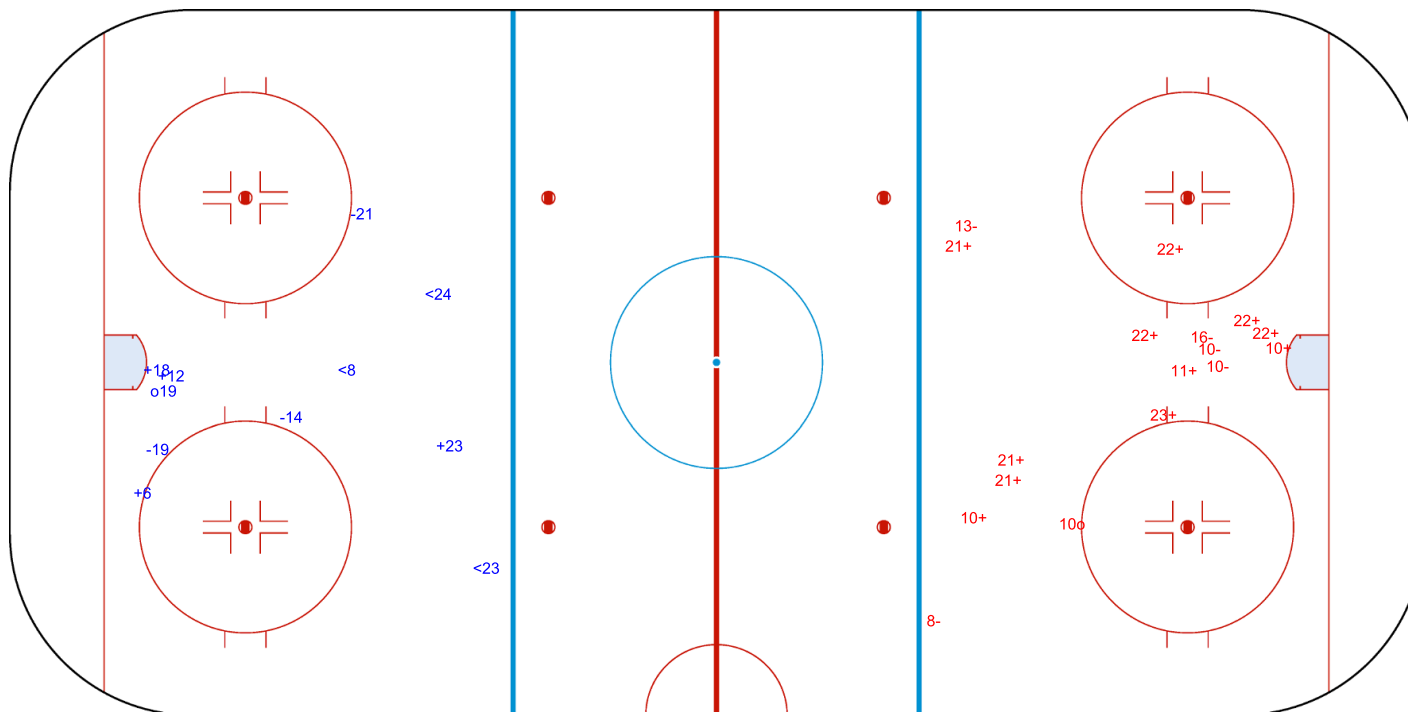

SHOT CHART

TUR - BEL

1st Period

Shots by BEL

Goals (o): 1 SSG (+): 4
SSP (<): 3 SPG (-): 3

GK 1 of TUR

Shots by TUR

Goals (o): 1 SSG (+): 11
SSP (>): 0 SPG (-): 5

GK 1 of BEL

Shots by TUR

Goals (o): 2 SSG (+): 9
SSP (<): 1 SPG (-): 3

GK 1 of BEL

BEL

2nd Period

TUR

Shots by BEL