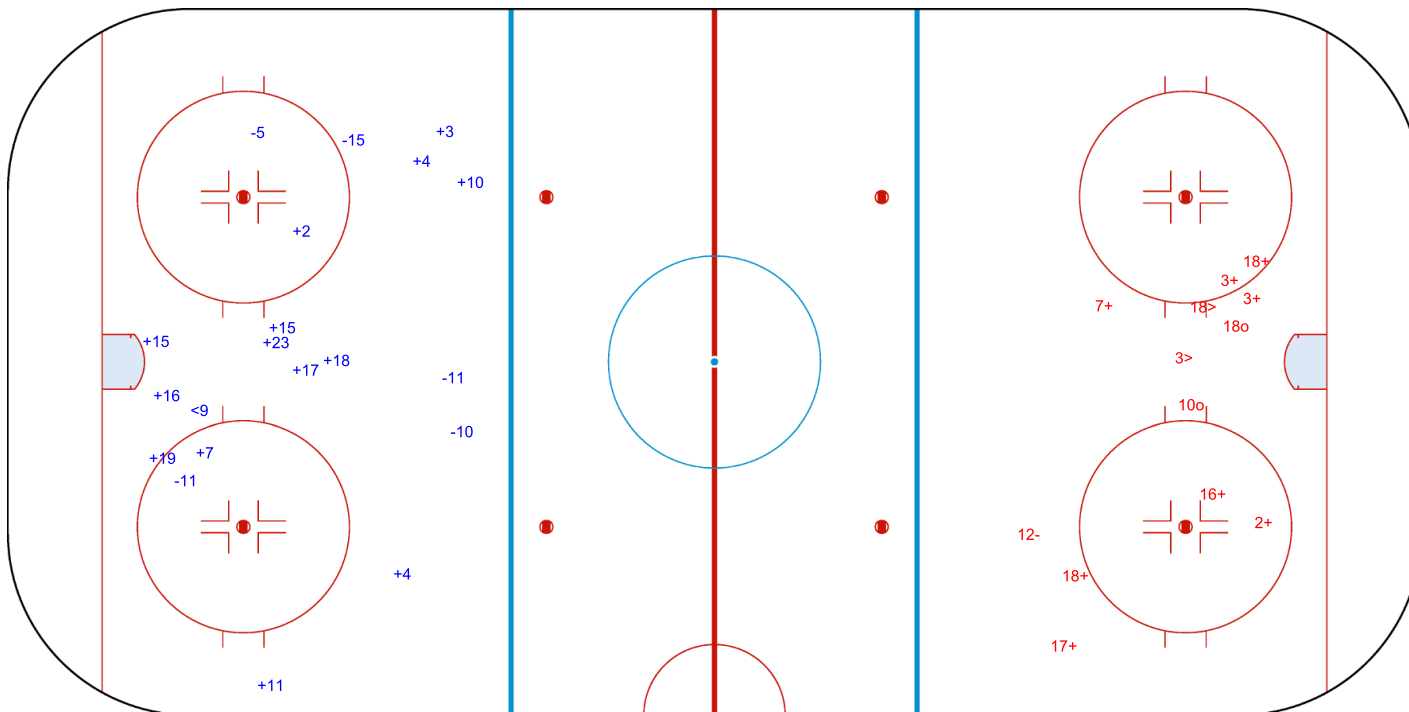

Shots by ESP

Goals (o): 0   SSG (+): 14
SSP (<): 1   SPG (-): 5

GK 25 of CHN

3rd Period

Shots by CHN

Goals (o): 2   SSG (+): 8
SSP (>): 2   SPG (-): 1

GK 1 of ESP

Legend:	
GK	Goalkeeper
SPG	Shots past goal
SSG	Shots saved by goalkeeper
SSP	Shots saved by player