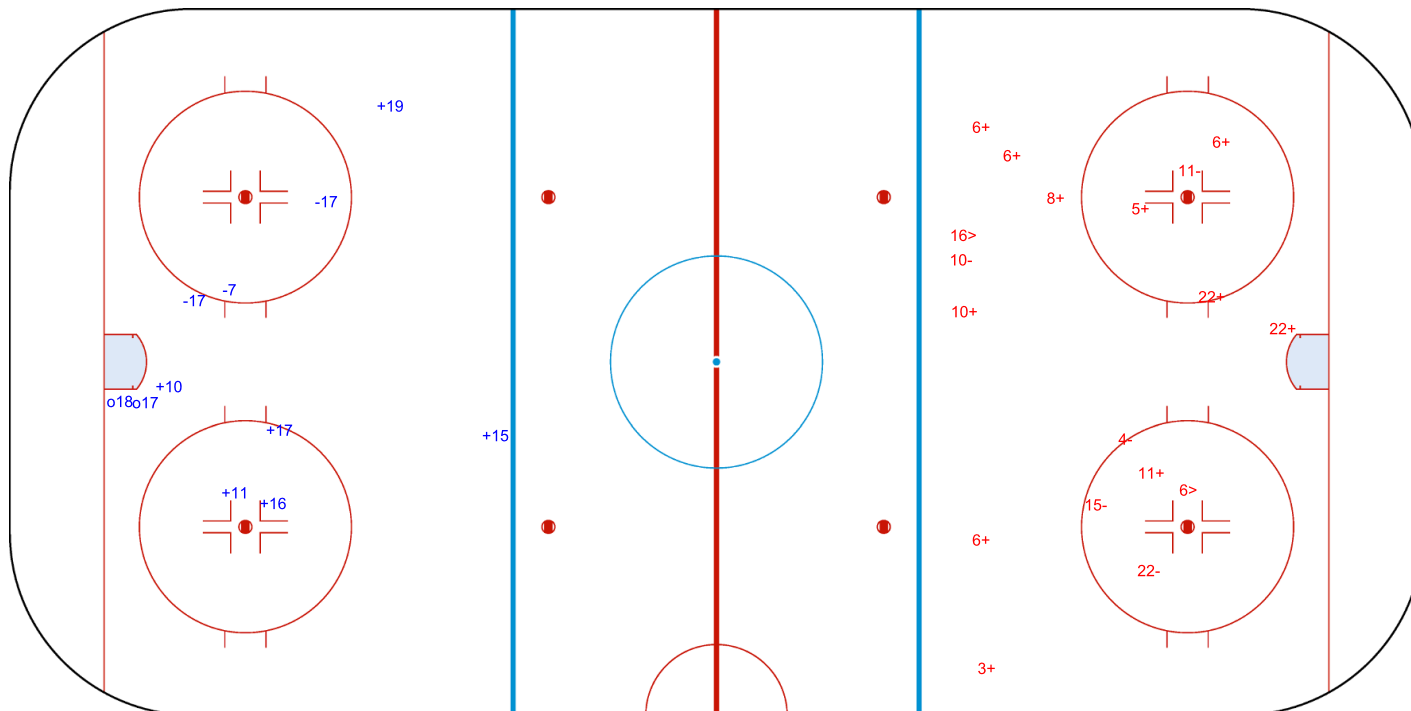

Shots by CHN

Goals (o): 2   SSG (+): 6

SSP (<): 0   SPG (-): 3

o17

o18

GK 1 of ESP

2nd Period

Shots by ESP

Goals (o): 0   SSG (+): 11

SSP (>): 2   SPG (-): 5

GK 25 of CHN