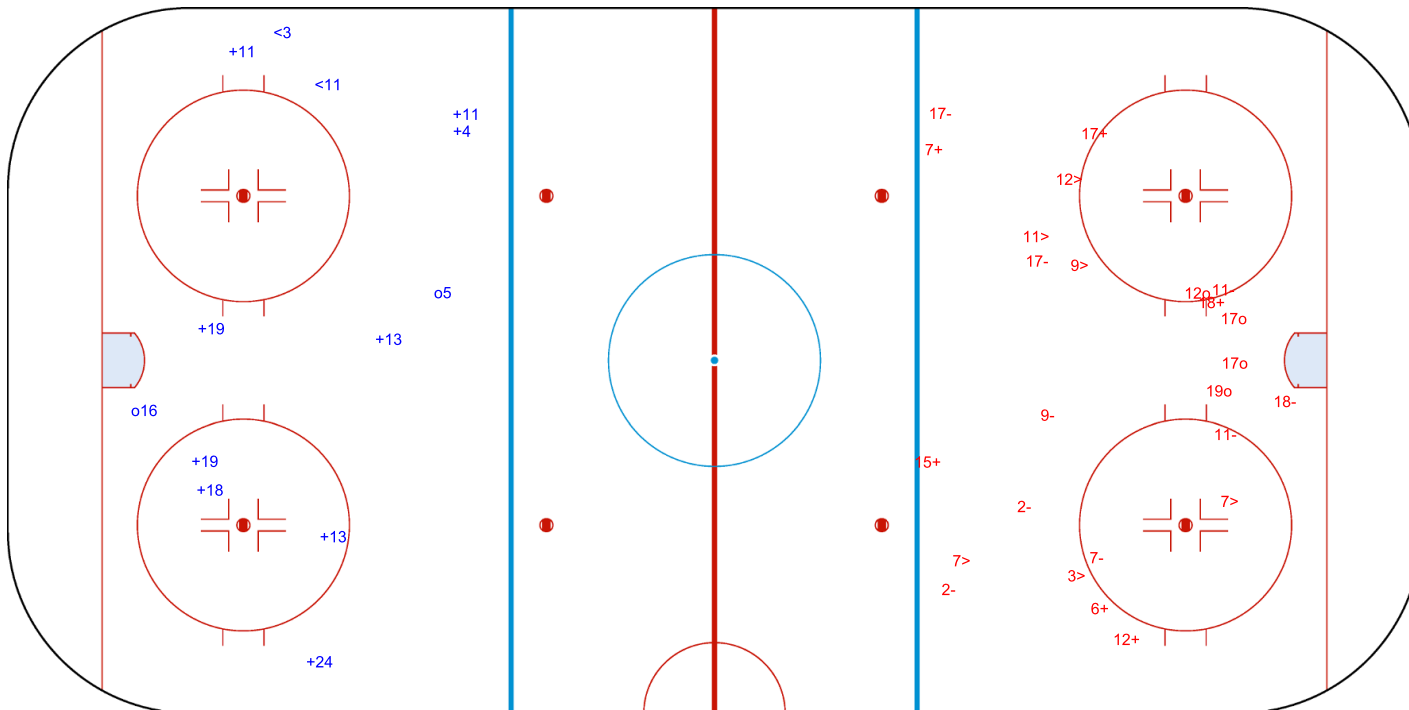

SHOT CHART
ESP - CHN

Shots by ESP

Goals (o): 2 SSG (+): 9
SSP (-): 2 SPG (-): 0

GK 25 of CHN

1st Period

Shots by CHN

Goals (o): 4 SSG (+): 6
SSP (>): 6 SPG (-): 9

GK 1 of ESP