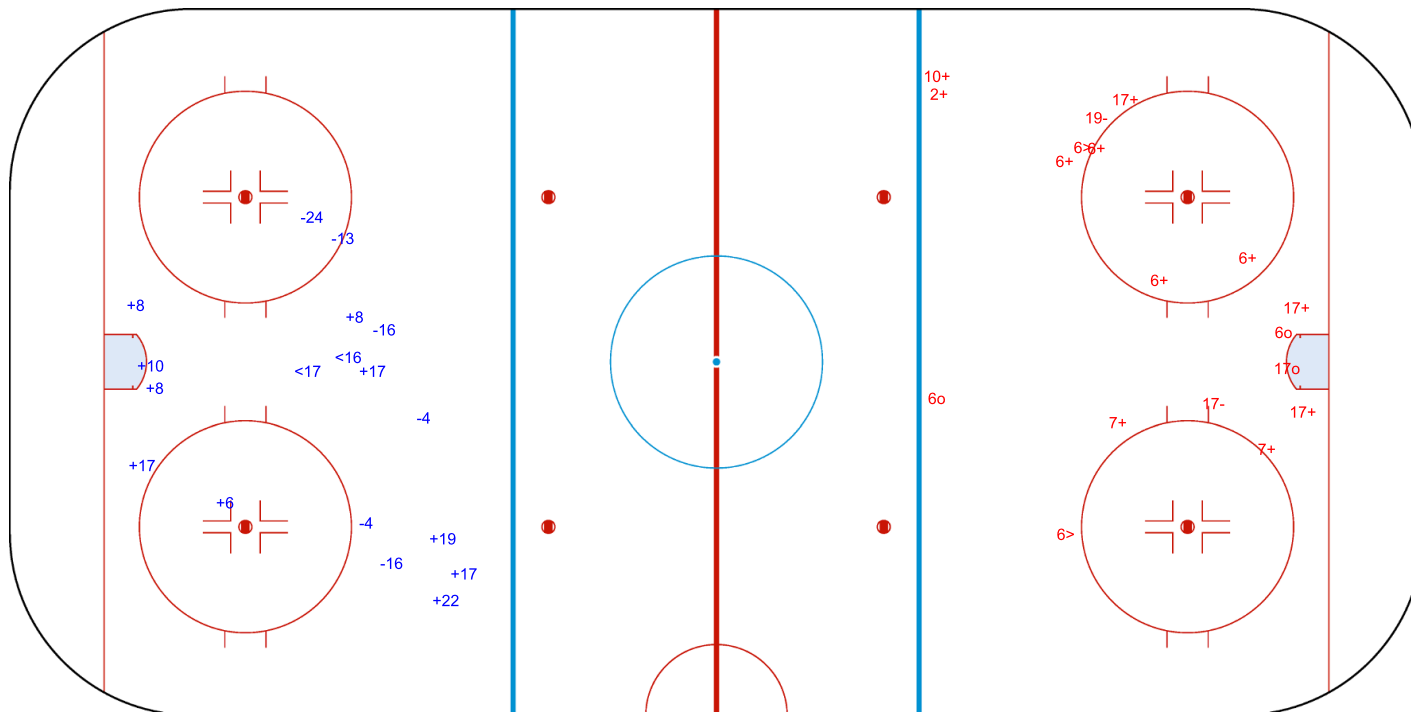

SHOT CHART  
TPE - ISR

Shots by ISR  
Goals (o): 0  
SSP (<): 2  
SSG (+): 14  
SPG (-): 6

GK 1 of TPE

TPE → 1st Period ← ISR

Shots by TPE  
Goals (o): 2  
SSP (>): 1  
SSG (+): 6  
SPG (-): 3

GK 20 of ISR

Shots by TPE

Goals (o): 0    SSG (+): 10  
SSP (<): 2    SPG (-): 6

GK 20 of ISR

ISR → **2nd Period** ← TPE

Shots by ISR

Goals (o): 3    SSG (+): 11  
SSP (>): 2    SPG (-): 2

GK 1 of TPE

GK 25 of TPE