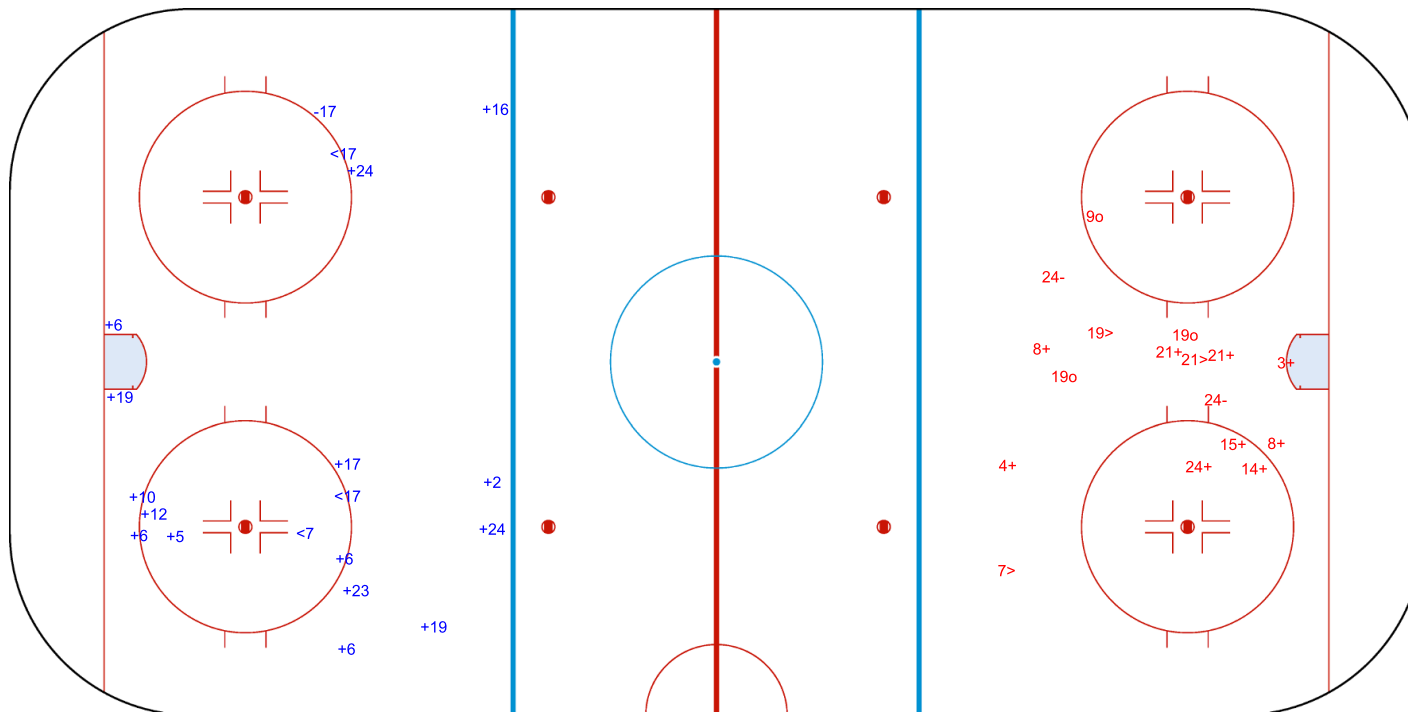

Shots by TPE

Goals (o): 0    SSG (+): 10  
SSP (<): 2    SPG (-): 6

GK 20 of ISR

ISR → **2nd Period** ← TPE

Shots by ISR

Goals (o): 3    SSG (+): 11  
SSP (>): 2    SPG (-): 2

GK 1 of TPE

GK 25 of TPE

Shots by ISR

Goals (o): 0    SSG (+): 15  
SSP (<): 3    SPG (-): 1

GK 25 of TPE

3rd Period

Shots by TPE

Goals (o): 3    SSG (+): 9  
SSP (>): 3    SPG (-): 2

GK 20 of ISR

Legend:	
<b>GK</b>	Goalkeeper
<b>SPG</b>	Shots past goal
<b>SSG</b>	Shots saved by goalkeeper
<b>SSP</b>	Shots saved by player