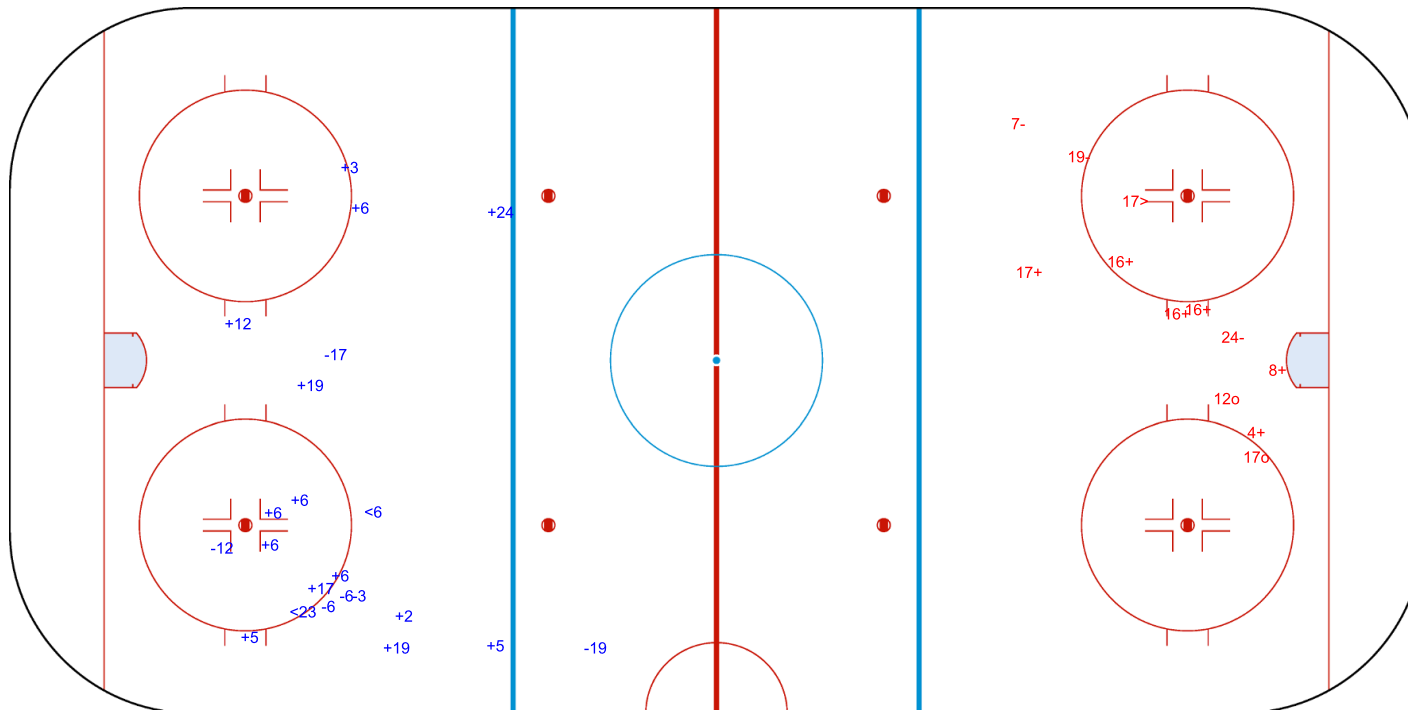

SHOT CHART  
TPE - ISR

Shots by ISR  
Goals (o): 0  
SSP (<): 2  
SSG (+): 14  
SPG (-): 6

GK 1 of TPE

TPE → 1st Period ← ISR

Shots by TPE  
Goals (o): 2  
SSP (>): 1  
SSG (+): 6  
SPG (-): 3

GK 20 of ISR

Shots by TPE

Goals (o): 0    SSG (+): 10  
SSP (<): 2    SPG (-): 6

GK 20 of ISR

ISR → **2nd Period** ← TPE

Shots by ISR

Goals (o): 3    SSG (+): 11  
SSP (>): 2    SPG (-): 2

GK 1 of TPE

GK 25 of TPE