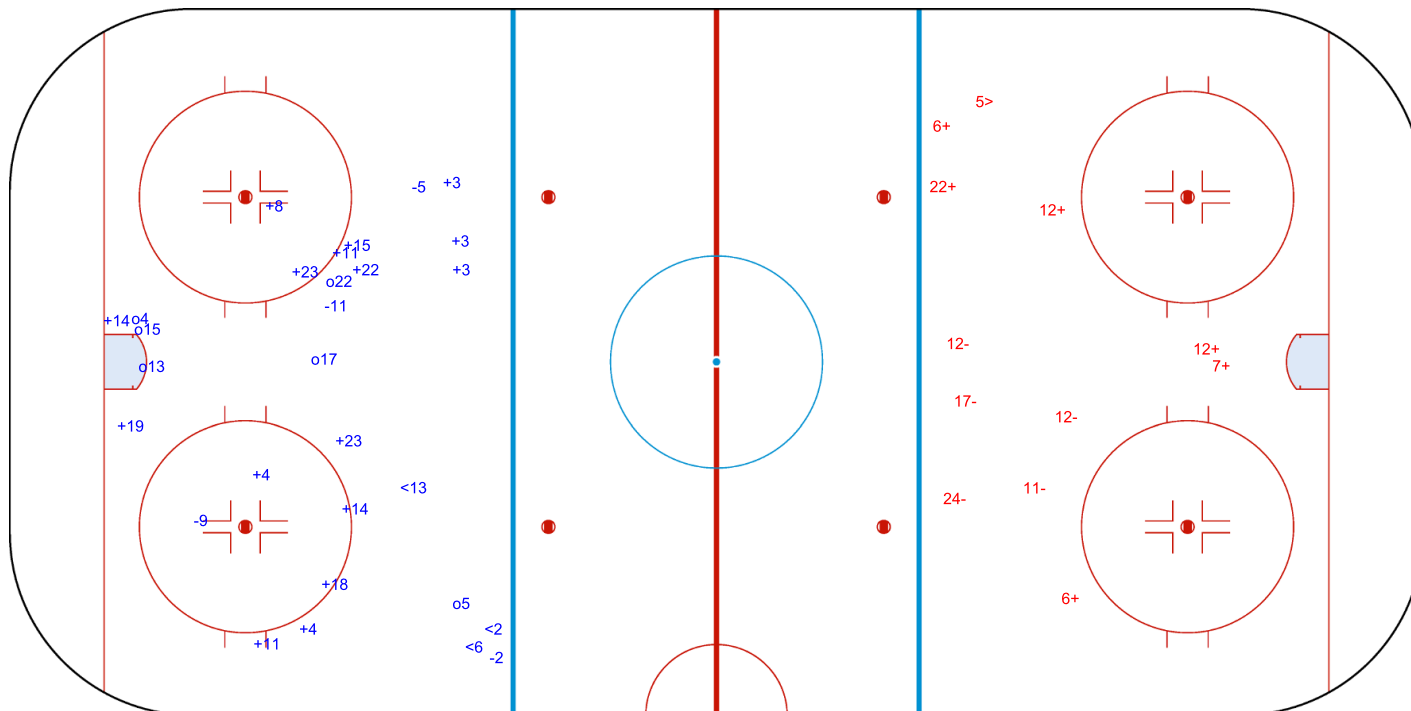

Shots by ESP

Goals (o): 6 SSG (+): 16
SSP (<): 3 SPG (-): 4

GK 1 of ISR

GK 20 of ISR

ISR → 2nd Period ← ESP

Shots by ISR

Goals (o): 0 SSG (+): 6
SSP (>): 1 SPG (-): 5

GK 1 of ESP