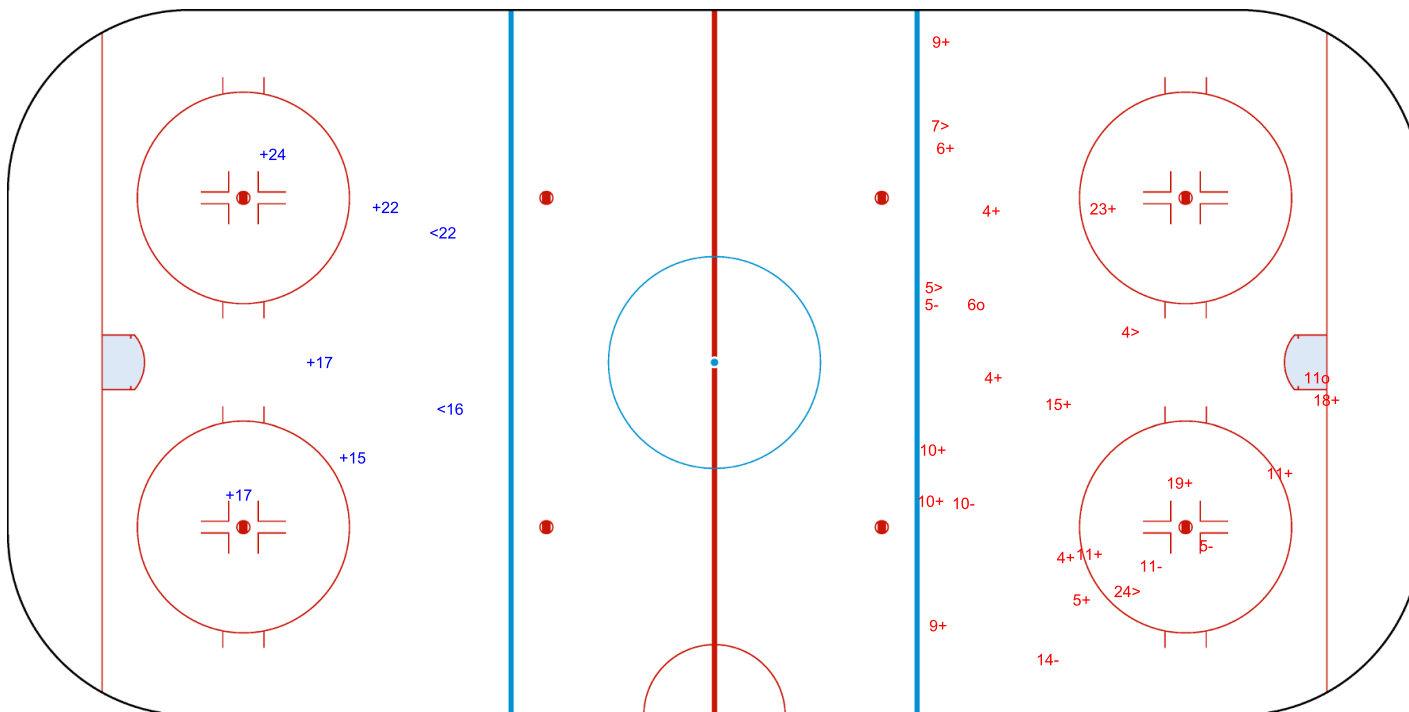

SHOT CHART

ISR - ESP

1st Period

Shots by ISR

Goals (o): 0

SSP (<): 2

SSG (+): 5

SPG (-): 0

GK 1 of ESP

Shots by ESP

Goals (o): 2

SSP (>): 4

SSG (+): 15

SPG (-): 5

GK 1 of ISR

GK 20 of ISR