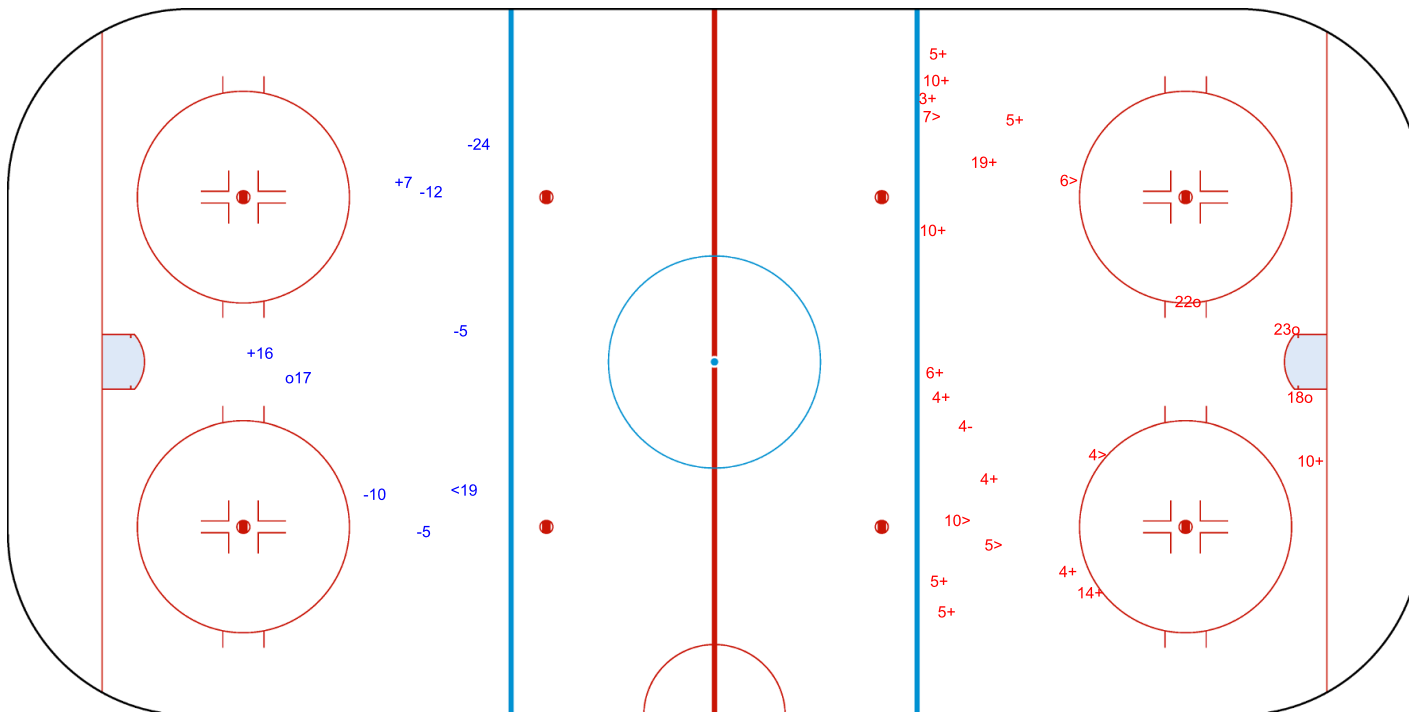

Shots by ISR

Goals (o): 1 SSG (+): 2
SSP (<): 1 SPG (-): 5

GK 1 of ESP

ESP → 3rd Period ← ISR

Shots by ESP

Goals (o): 3 SSG (+): 14
SSP (>): 5 SPG (-): 1

GK 1 of ISR

Legend:	GK Goalkeeper	SPG Shots past goal	SSG Shots saved by goalkeeper	SSP Shots saved by player
----------------	----------------------	----------------------------	--------------------------------------	----------------------------------