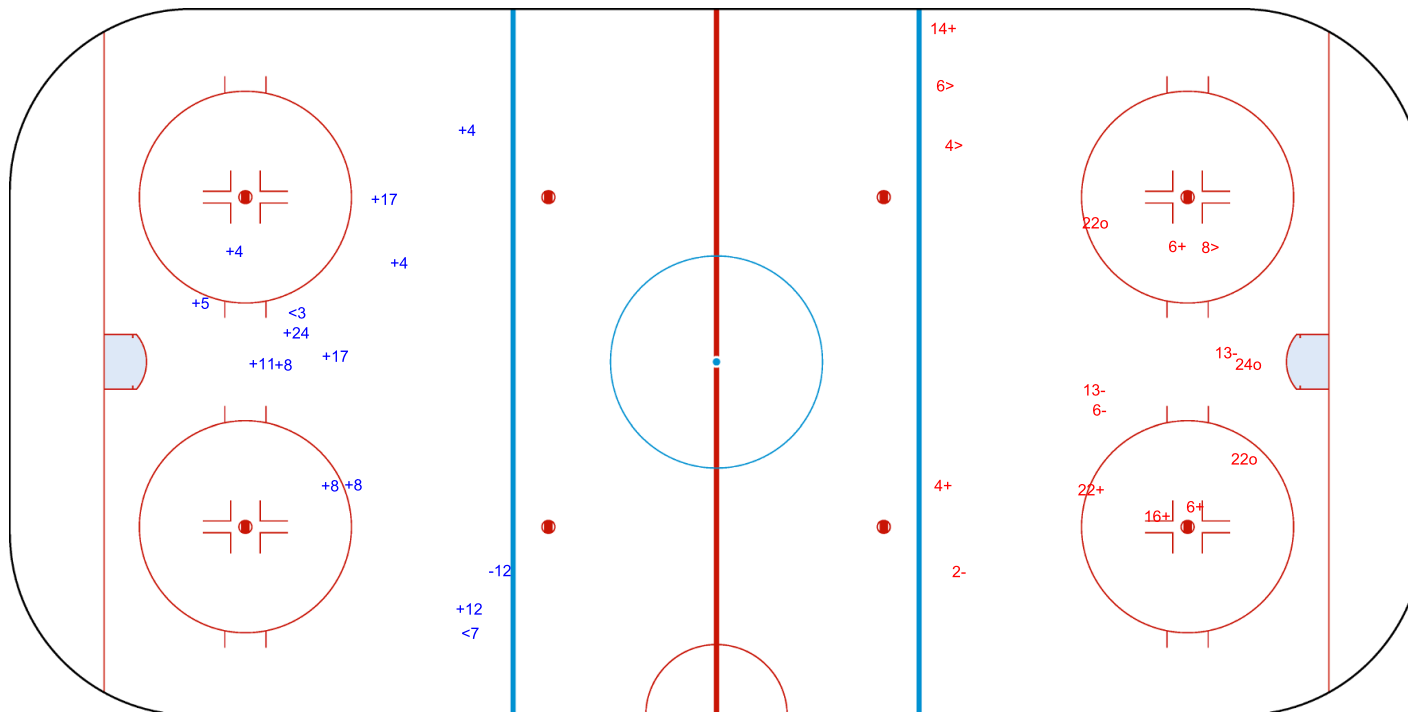

SHOT CHART

TPE - BUL

1st Period

Shots by BUL
Goals (o): 3
SSP (<): 4
SSG (+): 10
SPG (-): 7

Shots by TPE
Goals (o): 1
SSP (>): 3
SSG (+): 11
SPG (-): 5

GK 1 of TPE

GK 68 of BUL

Shots by TPE
Goals (o): 0
SSP (<): 2
SSG (+): 12
SPG (-): 1

GK 68 of BUL

BUL → 2nd Period ← TPE

Shots by BUL
Goals (o): 3
SSP (>): 3
SSG (+): 6
SPG (-): 4

GK 1 of TPE

GK 25 of TPE

Shots by BUL

Goals (o): 2 SSG (+): 9
SSP (-): 2 SPG (-): 0

GK 25 of TPE