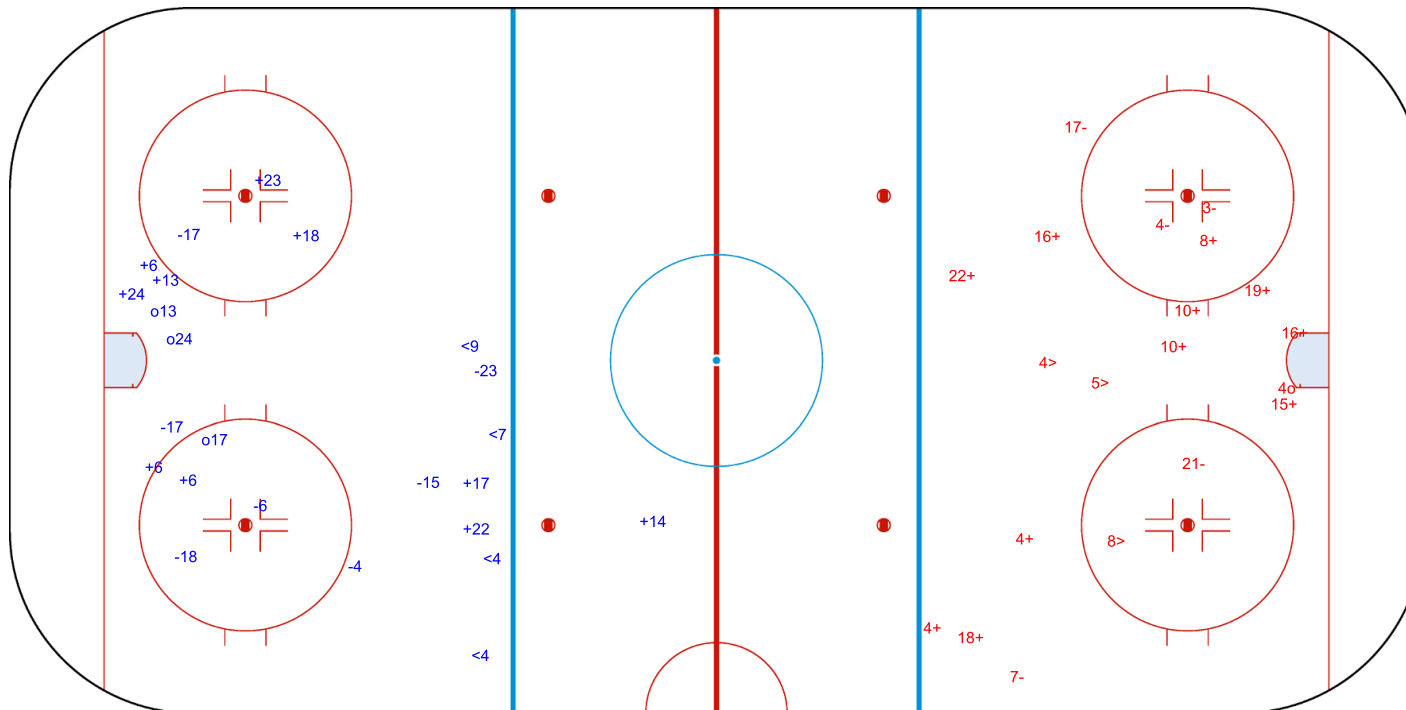

SHOT CHART

TPE - BUL

1st Period

Shots by BUL
Goals (o): 3
SSP (<): 4
SSG (+): 10
SPG (-): 7

Shots by TPE
Goals (o): 1
SSP (>): 3
SSG (+): 11
SPG (-): 5

GK 1 of TPE

GK 68 of BUL

Shots by TPE
Goals (o): 0
SSP (<): 2
SSG (+): 12
SPG (-): 1

GK 68 of BUL

BUL → 2nd Period ← TPE

Shots by BUL
Goals (o): 3
SSP (>): 3
SSG (+): 6
SPG (-): 4

GK 1 of TPE

GK 25 of TPE

Shots by BUL

Goals (o): 2 SSG (+): 9
SSP (-): 2 SPG (-): 0

GK 25 of TPE