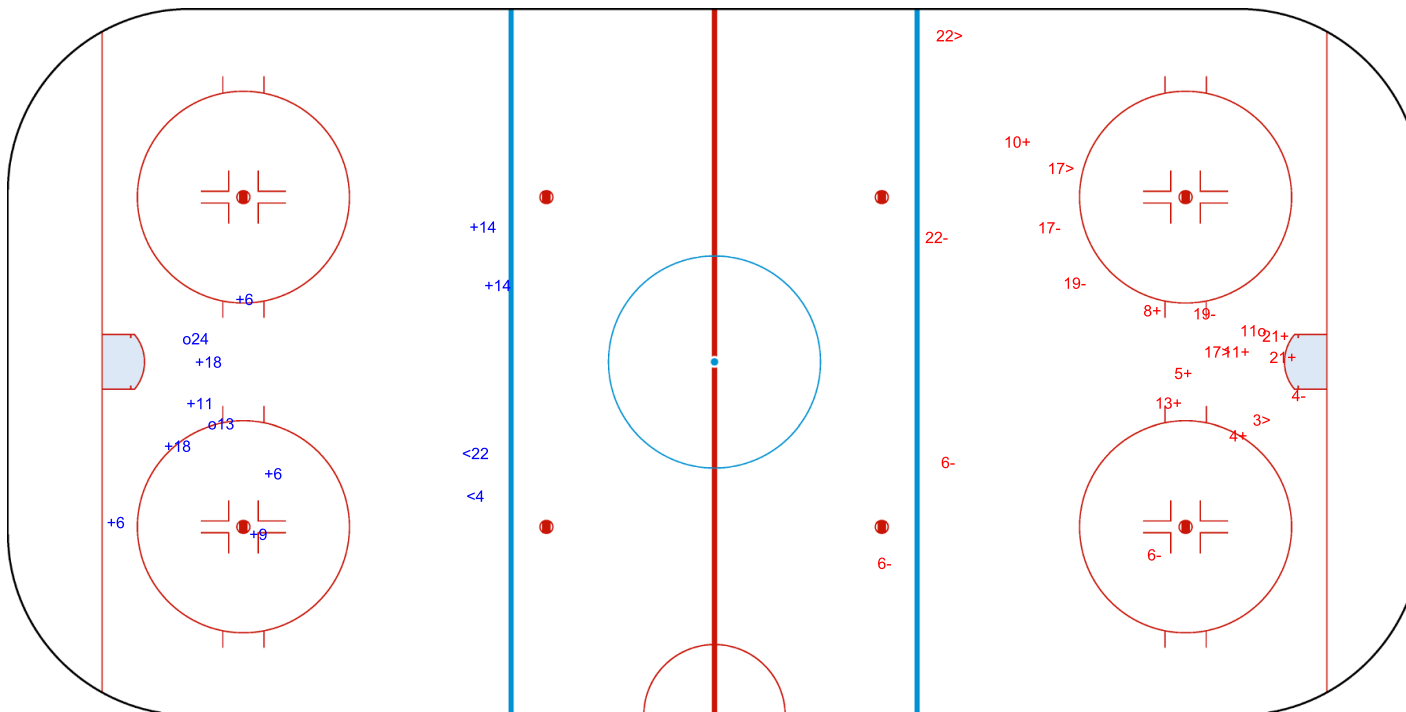

3rd Period

Shots by TPE

Goals (o): 1 SSG (+): 8
SSP (>): 4 SPG (-): 8

GK 68 of BUL

Legend:	
GK	Goalkeeper
SPG	Shots past goal
SSG	Shots saved by goalkeeper
SSP	Shots saved by player