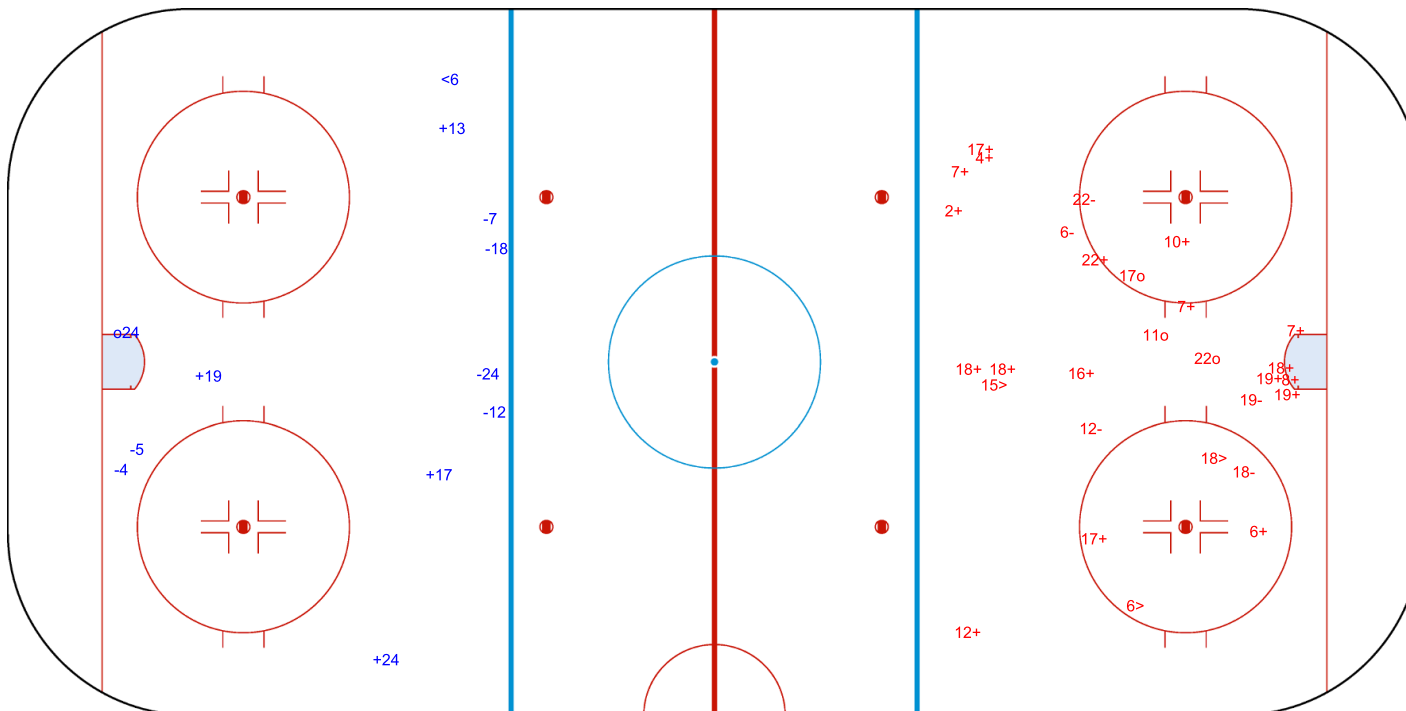

SHOT CHART
CHN - TPE

Shots by CHN
Goals (o): 1
SSP (<): 3

SSG (+): 8
SPG (-): 5

GK 1 of TPE

1st Period

Shots by TPE
Goals (o): 1
SSP (>): 1

SSG (+): 7
SPG (-): 1

GK 25 of CHN

Shots by TPE

Goals (o): 1 SSG (+): 4
SSP (<): 1 SPG (-): 6

GK 25 of CHN

CHN

2nd Period

TPE

Shots by CHN

Goals (o): 3 SSG (+): 18
SSP (>): 3 SPG (-): 5

GK 1 of TPE

Shots by CHN

Goals (o): 1 SSG (+): 9
SSP (<): 2 SPG (-): 2

GK 1 of TPE

TPE → 3rd Period ← CHN

Shots by TPE

Goals (o): 1 SSG (+): 7
SSP (>): 2 SPG (-): 2

GK 25 of CHN