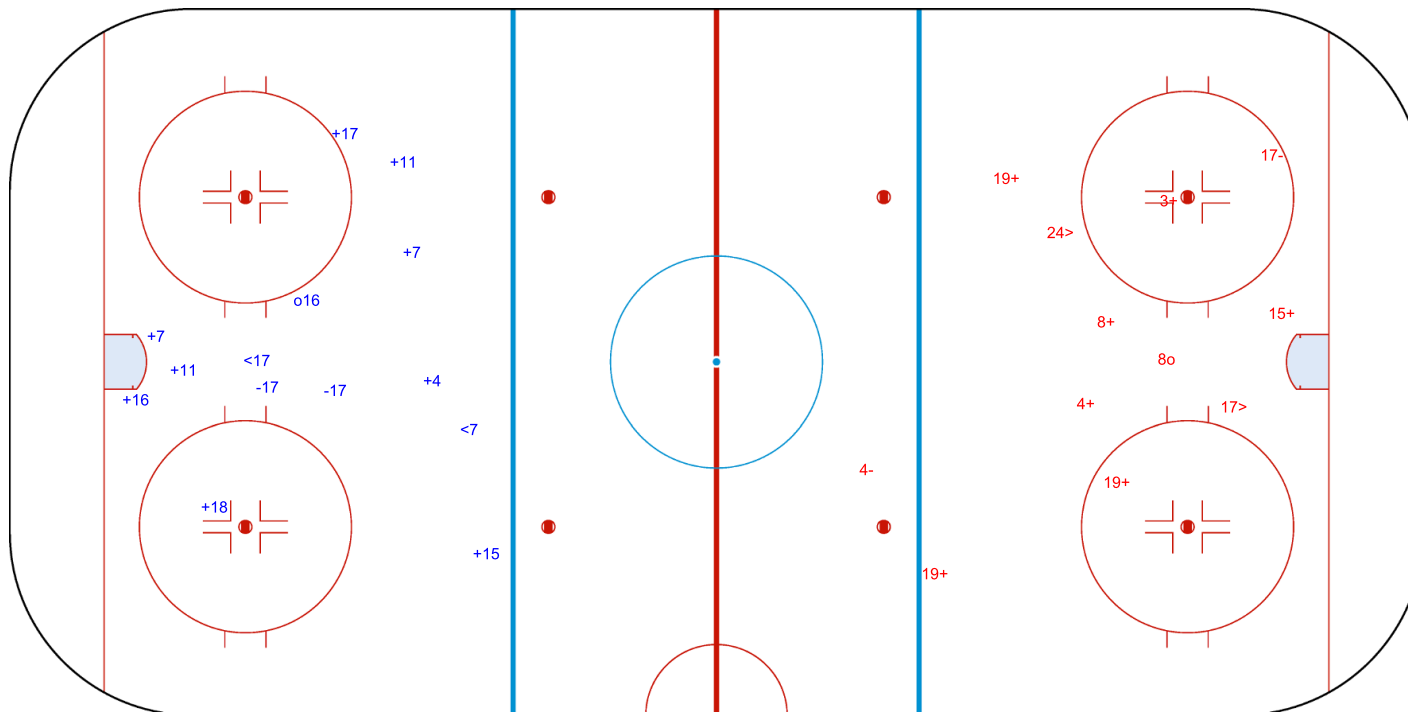

GK 1 of TPE

Shots by CHN

Goals (o): 1 SSG (+): 9
SSP (<): 2 SPG (-): 2

GK 1 of TPE

TPE → 3rd Period ← CHN

Shots by TPE

Goals (o): 1 SSG (+): 7
SSP (>): 2 SPG (-): 2

GK 25 of CHN