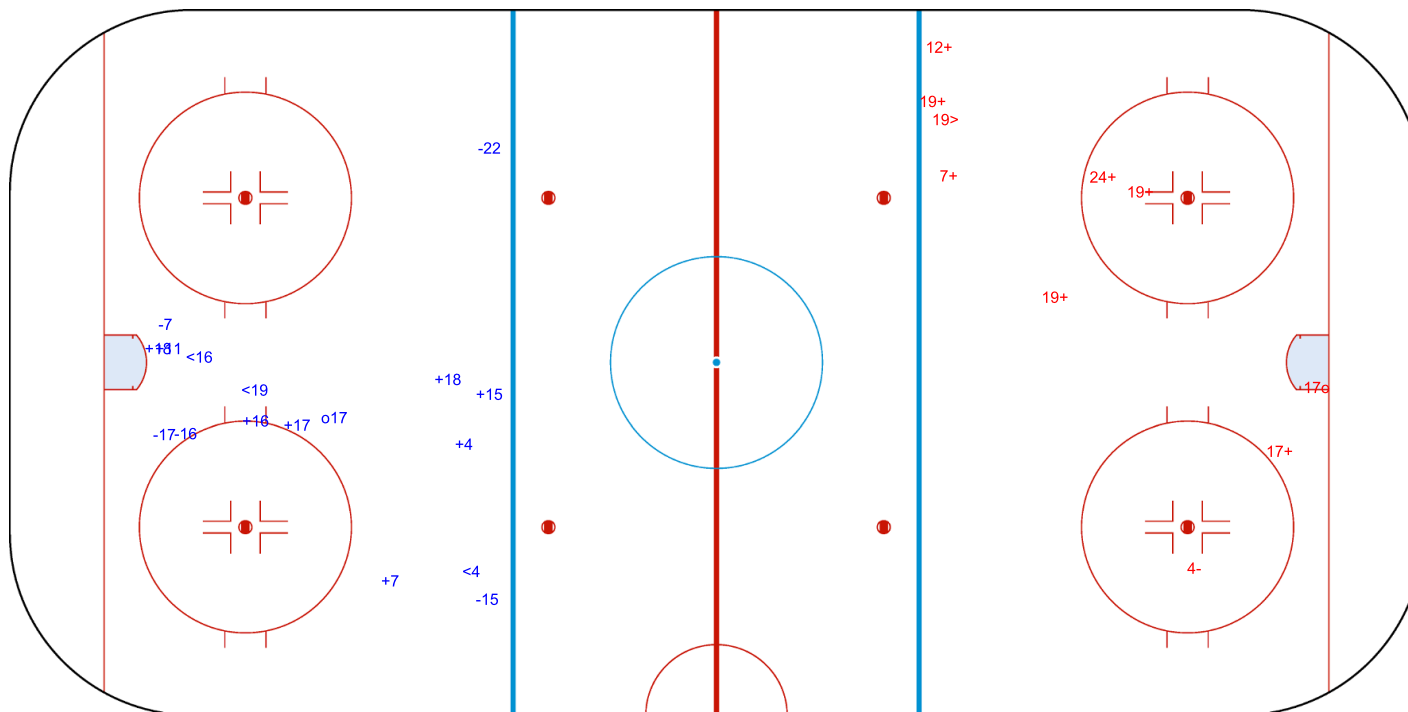

SHOT CHART
CHN - TPE

Shots by CHN
Goals (o): 1
SSP (<): 3

SSG (+): 8
SPG (-): 5

GK 1 of TPE

1st Period

Shots by TPE
Goals (o): 1
SSP (>): 1

SSG (+): 7
SPG (-): 1

GK 25 of CHN

Shots by TPE

Goals (o): 1 SSG (+): 4
SSP (<): 1 SPG (-): 6

GK 25 of CHN

CHN

2nd Period

TPE

Shots by CHN

Goals (o): 3 SSG (+): 18
SSP (>): 3 SPG (-): 5