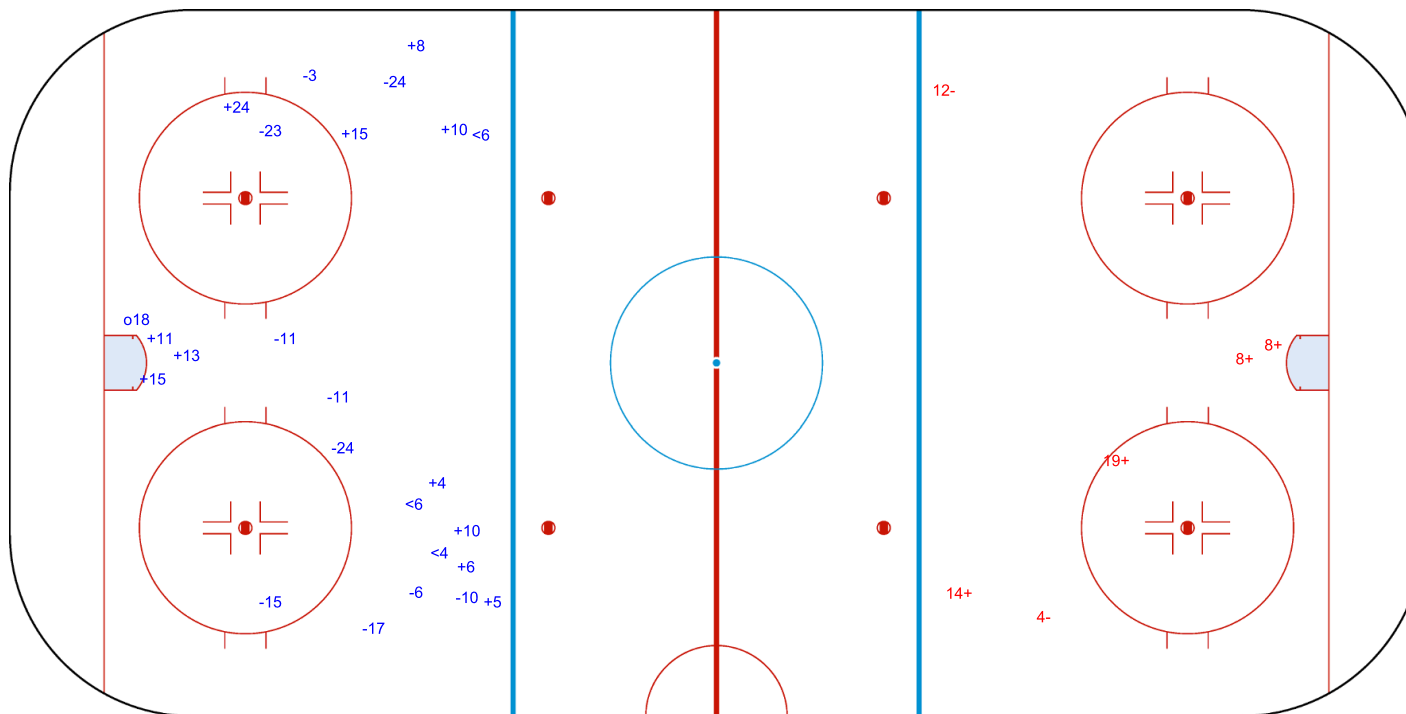

SHOT CHART

TPE - ESP

1st Period

Shots by ESP

Goals (o): 1 SSG (+): 11
SSP (<): 3 SPG (-): 10

GK 25 of TPE

Shots by TPE

Goals (o): 0 SSG (+): 4
SSP (>): 0 SPG (-): 2

GK 20 of ESP

Shots by TPE

Goals (o): 0 SSG (+): 13
SSP (<): 3 SPG (-): 6

GK 20 of ESP

2nd Period

Shots by ESP

Goals (o): 2 SSG (+): 17
SSP (>): 2 SPG (-): 6

GK 25 of TPE