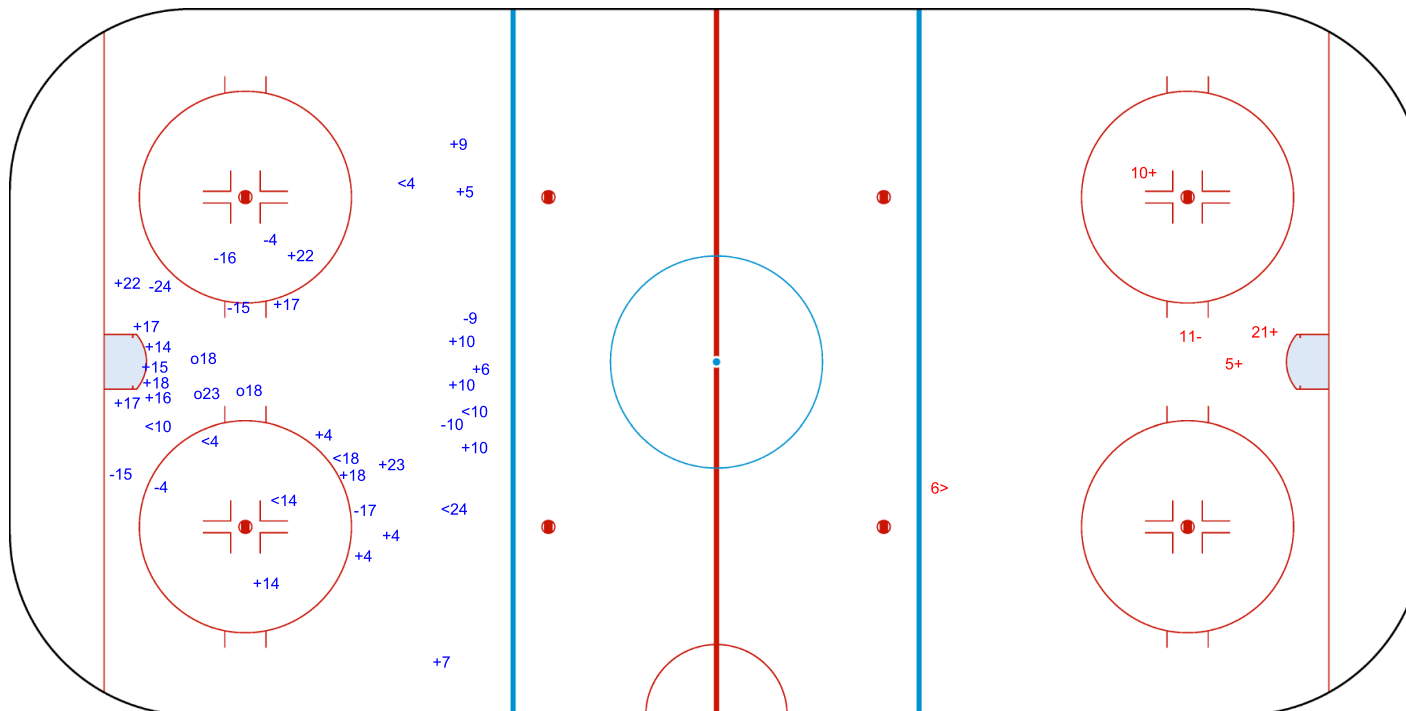

Shots by ESP
Goals (o): 3 SSG (+): 22
SSP (<): 7 SPG (-): 9

TPE → 3rd Period ← ESP

Shots by TPE
Goals (o): 0 SSG (+): 3
SSP (>): 1 SPG (-): 1

GK 1 of TPE

GK 25 of TPE

GK 20 of ESP

Legend:
GK Goalkeeper **SPG** Shots past goal **SSG** Shots saved by goalkeeper **SSP** Shots saved by player

REVISED Correct GK TPE change at 09:57 in the 3rd period