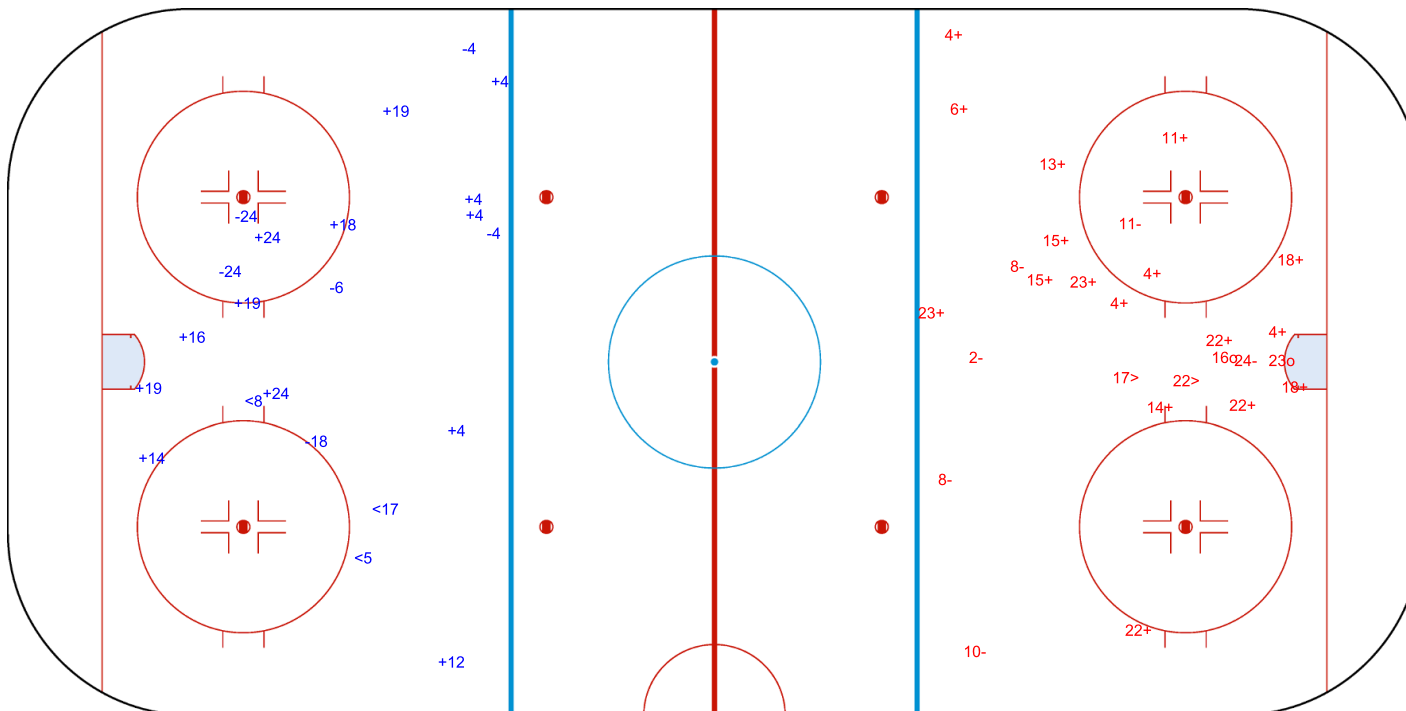

GK 20 of ESP

Shots by TPE

Goals (o): 0 SSG (+): 13
SSP (<): 3 SPG (-): 6

GK 20 of ESP

2nd Period

Shots by ESP

Goals (o): 2 SSG (+): 17
SSP (>): 2 SPG (-): 6

GK 25 of TPE