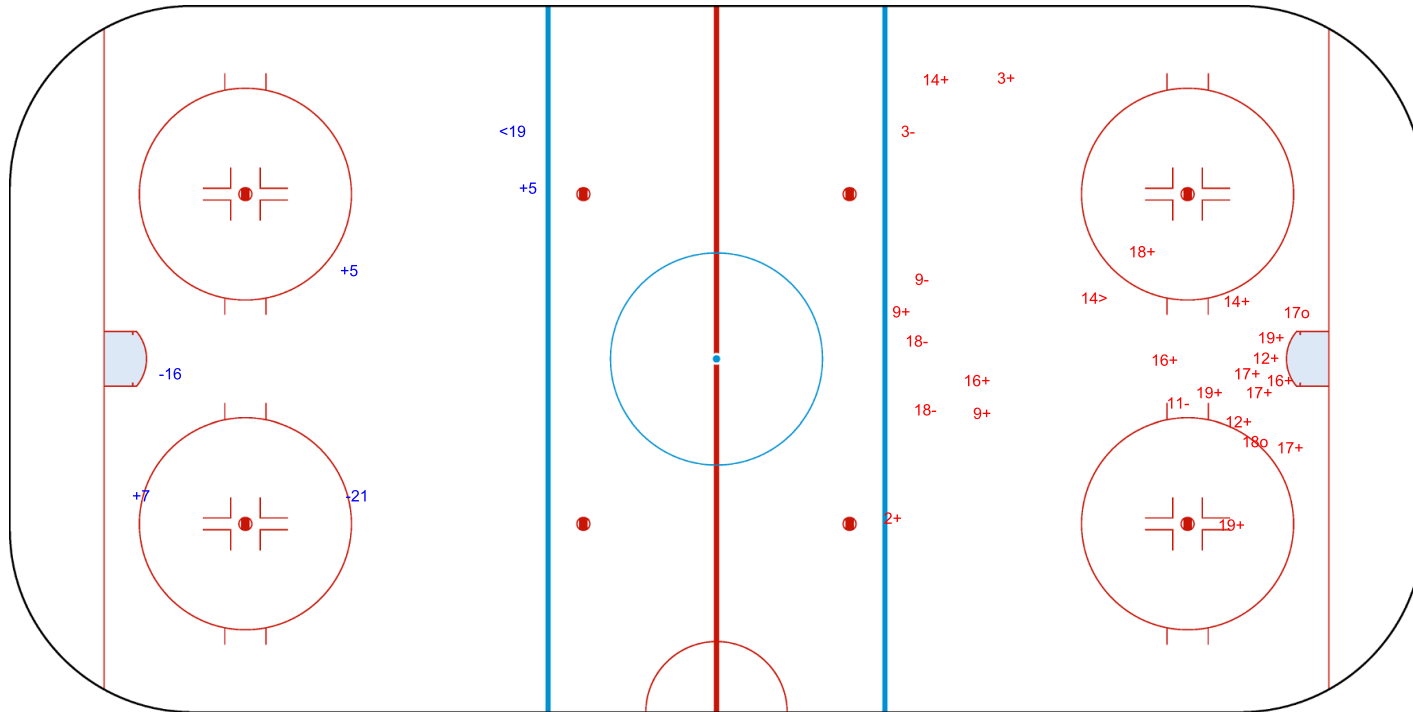

SHOT CHART  
AUS - ESP

Shots by AUS  
Goals (o): 0  
SSG (+): 3  
SSP (-): 1  
SPG (-): 2

GK 20 of ESP

ESP → 1st Period ← AUS

Shots by ESP  
Goals (o): 2  
SSP (>): 1  
SSG (+): 18  
SPG (-): 5

GK 1 of AUS