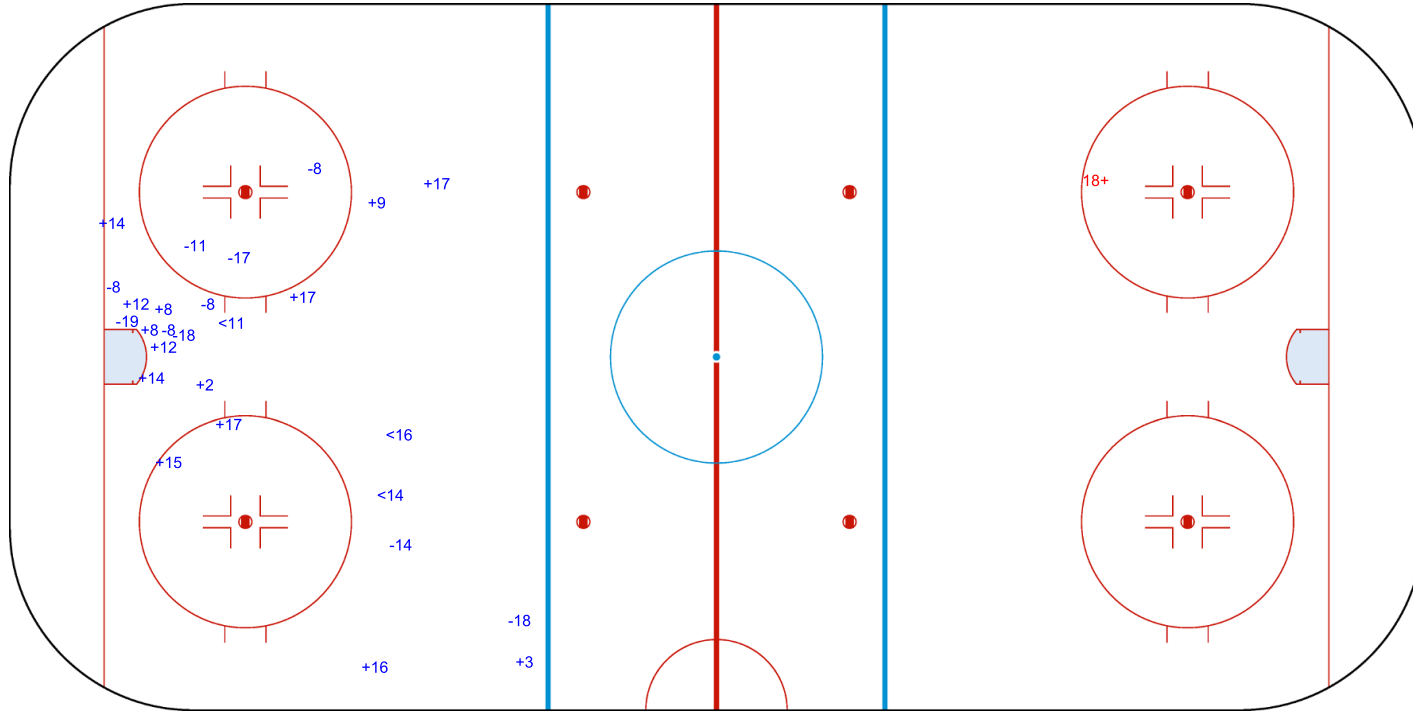

Shots by ESP

Goals (o): 0    SSG (+): 14  
SSP (<): 3    SPG (-): 10

GK 1 of AUS

2nd Period

Shots by AUS

Goals (o): 0    SSG (+): 1  
SSP (>): 0    SPG (-): 0

GK 20 of ESP

Shots by AUS