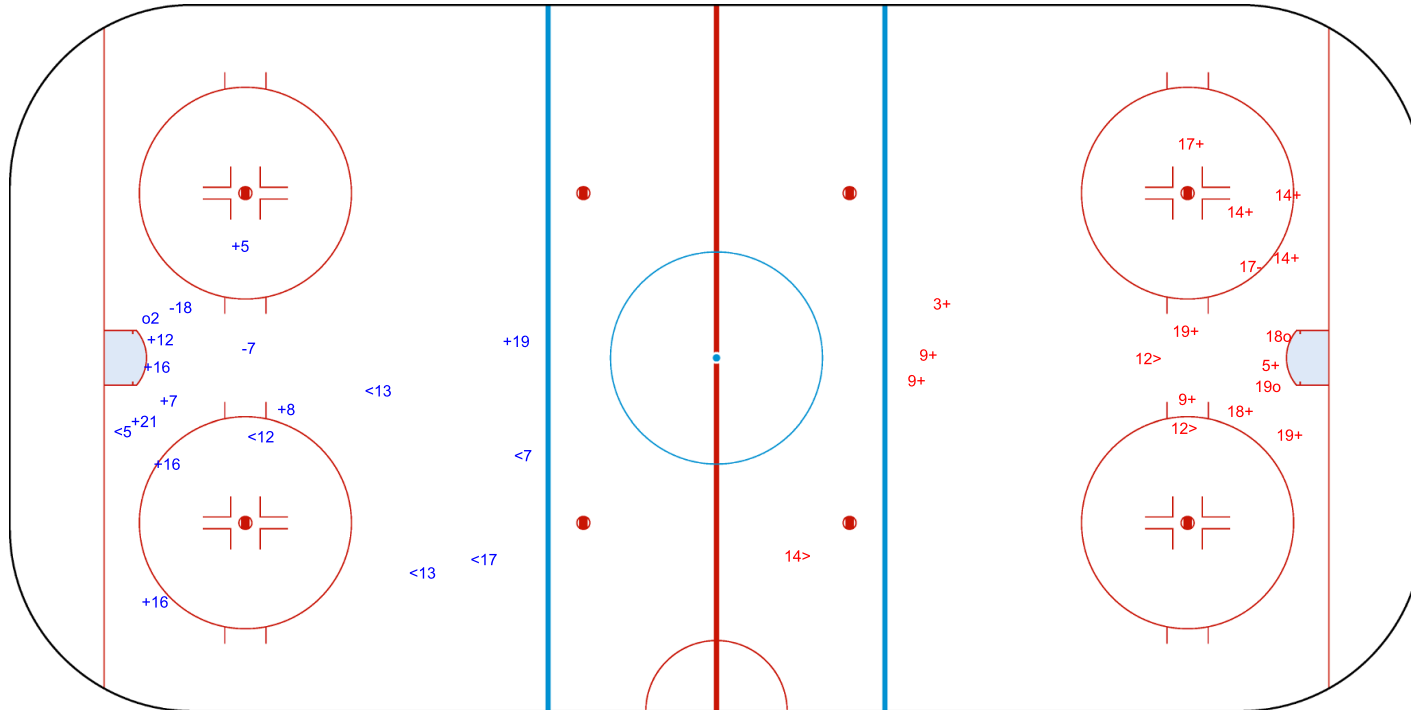

Shots by AUS

Goals (o): 1   SSG (+): 9
SSP (-): 6   SPG (-): 2

GK 20 of ESP

ESP

3rd Period

AUS

Shots by ESP

Goals (o): 2   SSG (+): 12
SSP (-): 3   SPG (-): 1

GK 1 of AUS

Legend:	
GK	Goalkeeper
SPG	Shots past goal
SSG	Shots saved by goalkeeper
SSP	Shots saved by player