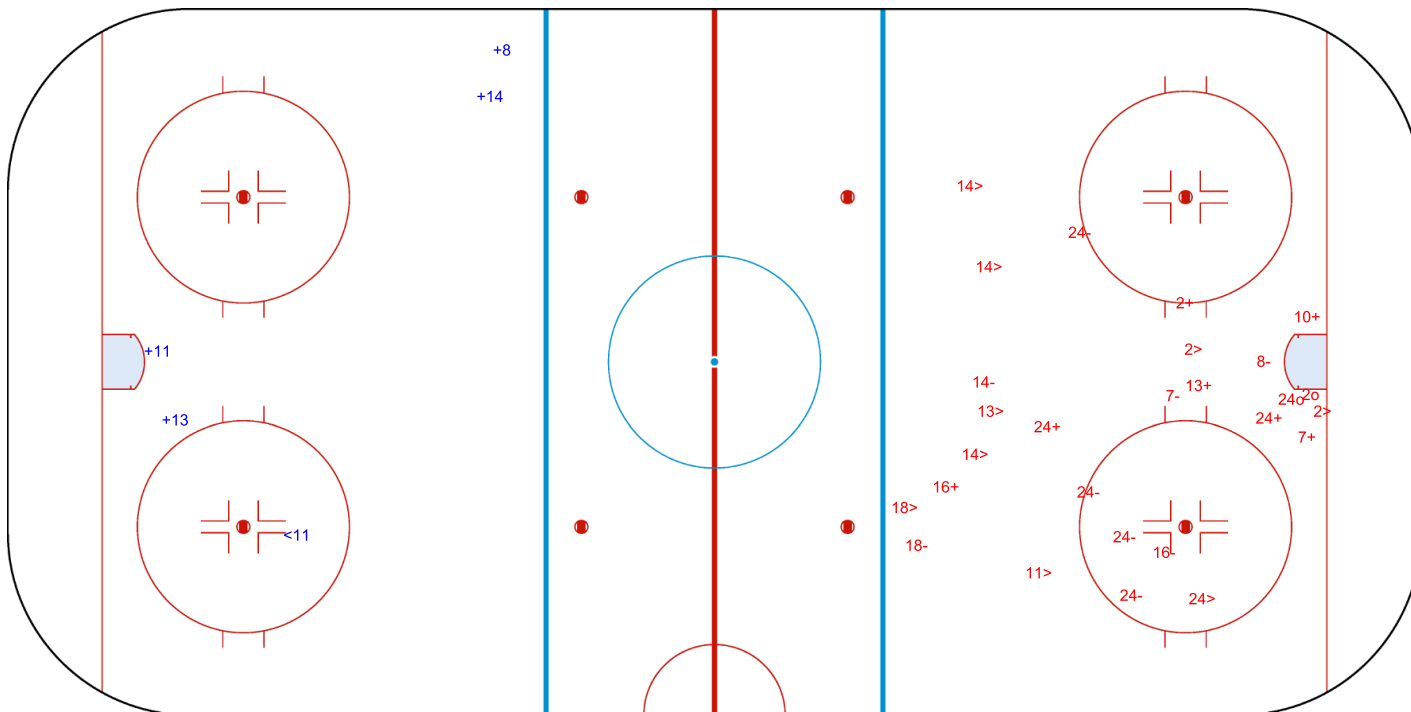

SHOT CHART
LAT - TUR

Shots by TUR
Goals (o): 0 SSG (+): 4
SSP (<): 1 SPG (-): 0

GK 1 of LAT

LAT → 1st Period ← TUR

Shots by LAT
Goals (o): 2 SSG (+): 7
SSP (>): 9 SPG (-): 9

GK 25 of TUR

Shots by LAT
Goals (o): 1 SSG (+): 5
SSP (<): 7 SPG (-): 9

GK 25 of TUR

TUR → 2nd Period ← LAT

Shots by TUR
Goals (o): 0 SSG (+): 6
SSP (>): 1 SPG (-): 2

GK 1 of LAT

GK 25 of LAT

Shots by TUR
Goals (o): 1 SSG (+): 7
SSP (<): 3 SPG (-): 4

o11

GK 25 of LAT