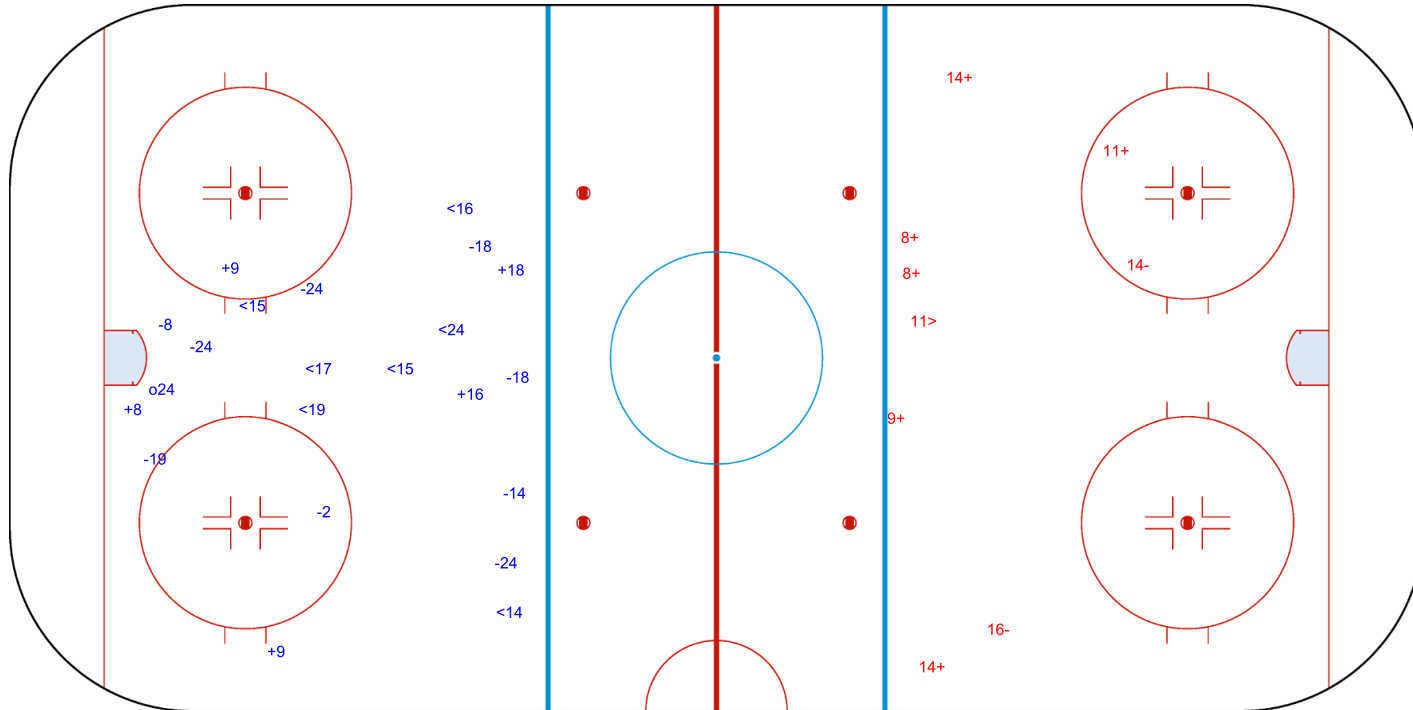

SHOT CHART
LAT - TUR

Shots by TUR
Goals (o): 0 SSG (+): 4
SSP (<): 1 SPG (-): 0

GK 1 of LAT

LAT → 1st Period ← TUR

Shots by LAT
Goals (o): 2 SSG (+): 7
SSP (>): 9 SPG (-): 9

GK 25 of TUR

Shots by LAT
Goals (o): 1 SSG (+): 5
SSP (<): 7 SPG (-): 9

GK 25 of TUR

TUR → 2nd Period ← LAT

Shots by TUR
Goals (o): 0 SSG (+): 6
SSP (>): 1 SPG (-): 2

GK 1 of LAT

GK 25 of LAT

Shots by TUR
Goals (o): 1 SSG (+): 7
SSP (<): 3 SPG (-): 4

o11

GK 25 of LAT