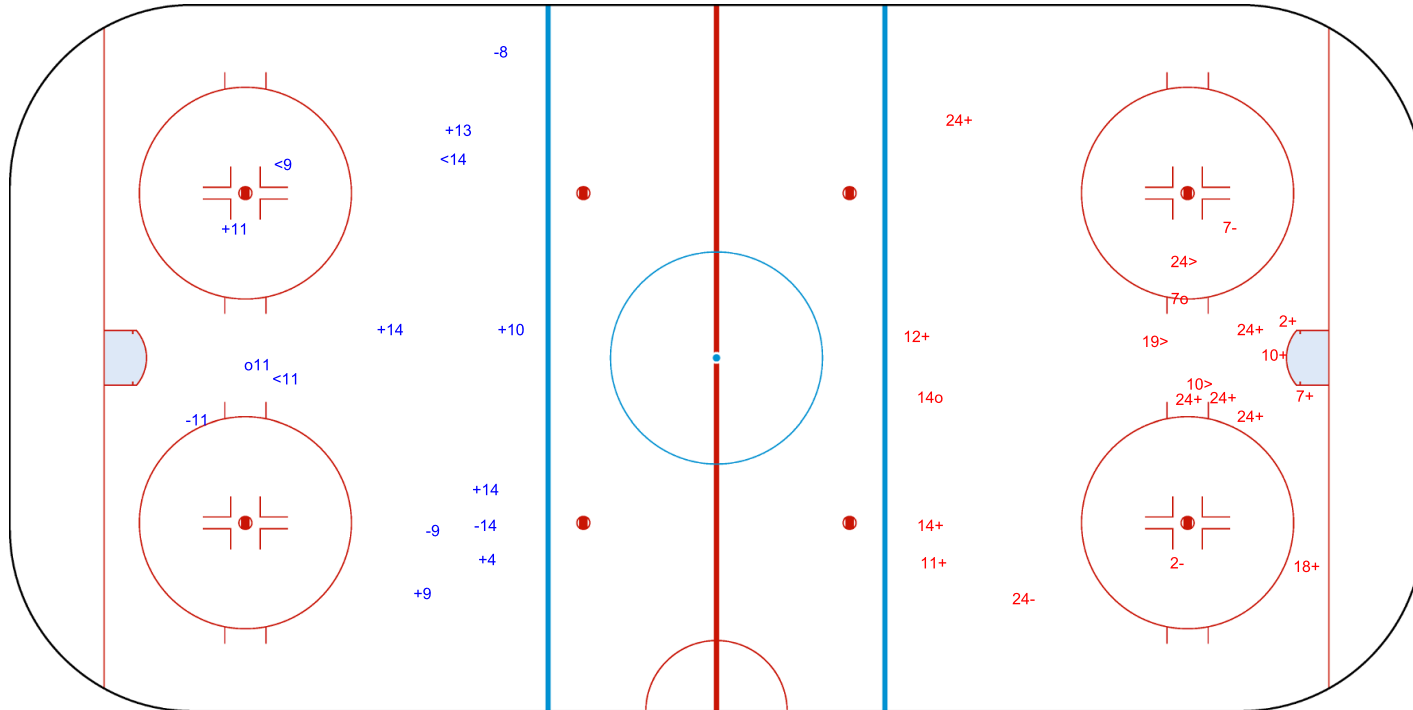

Shots by TUR
Goals (o): 1   SSG (+): 7
SSP (<): 3   SPG (-): 4

o11

GK 25 of LAT

LAT → 3rd Period ← TUR

Shots by LAT
Goals (o): 2   SSG (+): 12
SSP (>): 3   SPG (-): 3

GK 20 of TUR

o14
o7
GK 25 of TUR

Legend:
GK   Goalkeeper   **SPG**   Shots past goal   **SSG**   Shots saved by goalkeeper   **SSP**   Shots saved by player