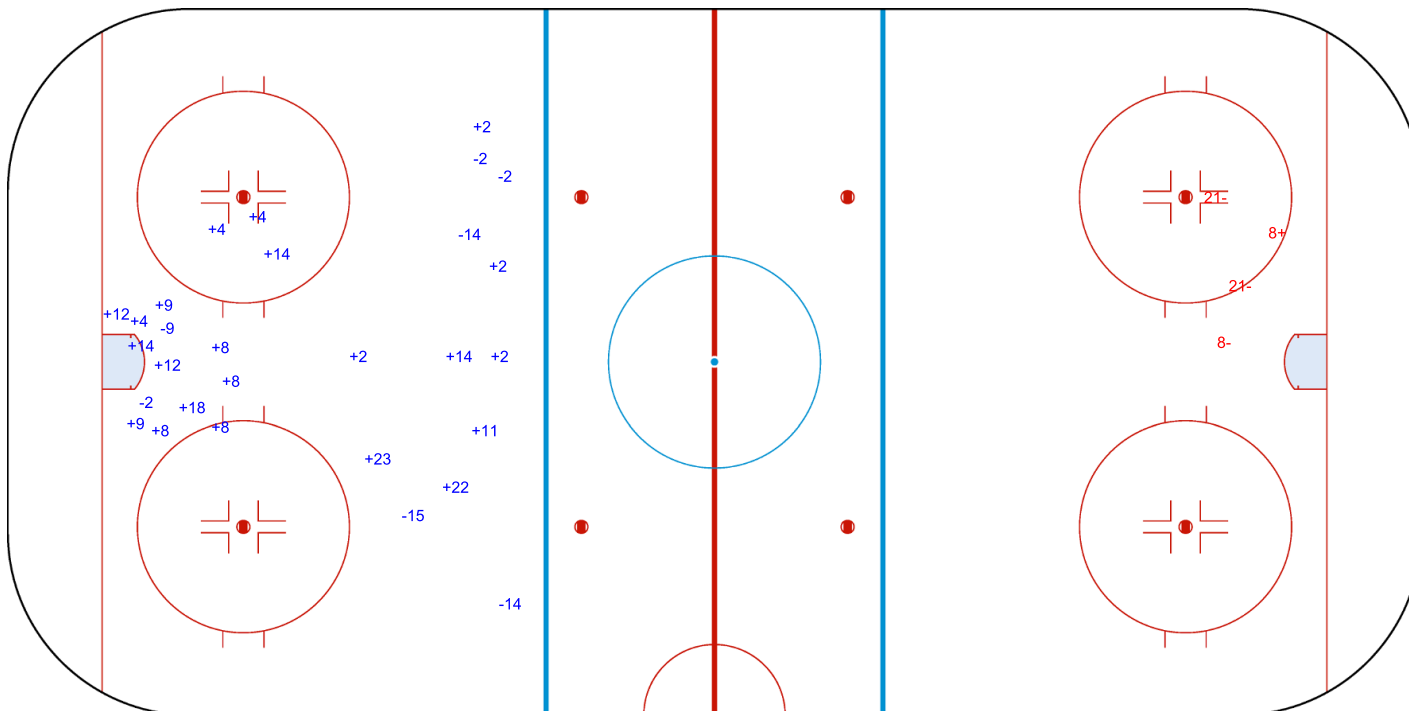

Shots by POL
Goals (o): 0
SSP (<): 0
SSG (+): 22
SPG (-): 7

GK 1 of TPE

TPE → 3rd Period ← POL

Shots by TPE
Goals (o): 0
SSP (>): 0
SSG (+): 1
SPG (-): 3

GK 1 of POL

Shots by POL

Goals (o): 0 SSG (+): 2
SSP (<): 0 SPG (-): 2