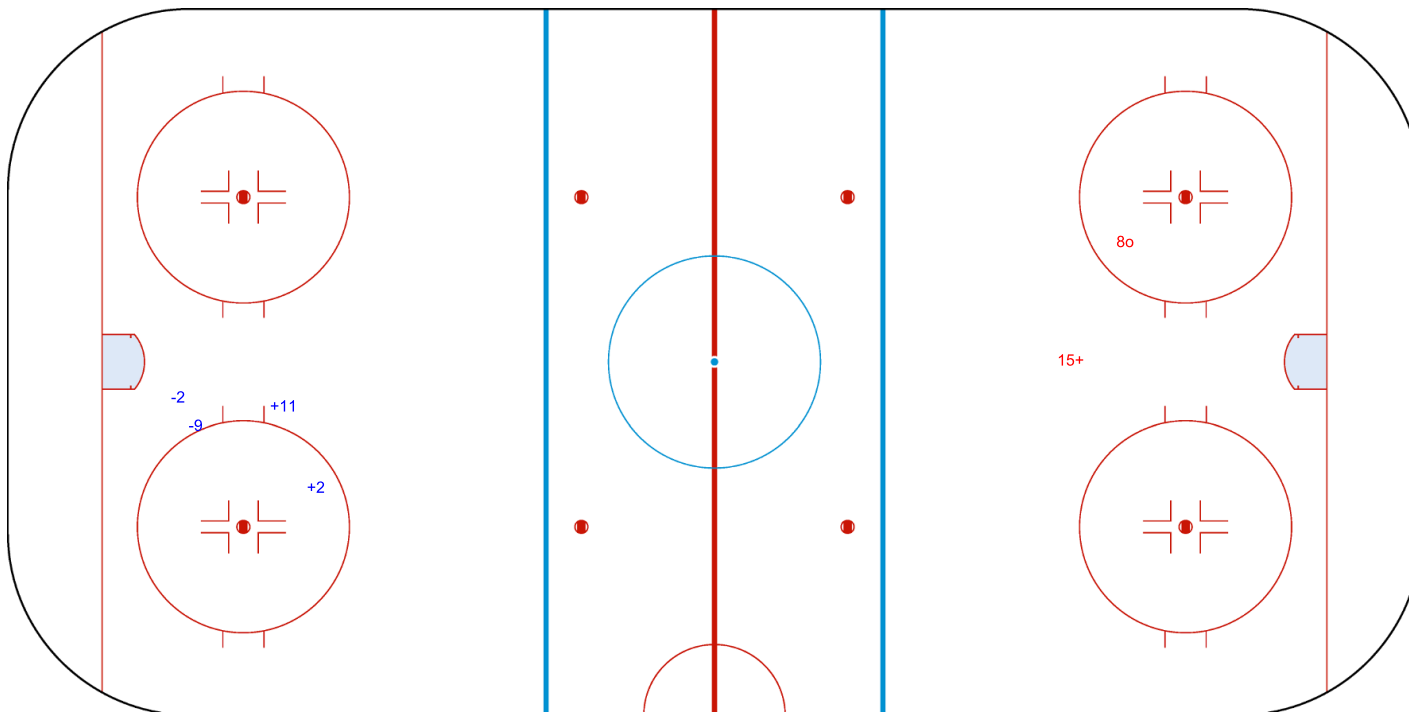

GK 1 of TPE

TPE

Overtime

POL

Shots by TPE

Goals (o): 1 SSG (+): 1
SSP (>): 0 SPG (-): 0

GK 1 of POL

Legend:	GK Goalkeeper	SPG Shots past goal	SSG Shots saved by goalkeeper	SSP Shots saved by player
----------------	----------------------	----------------------------	--------------------------------------	----------------------------------