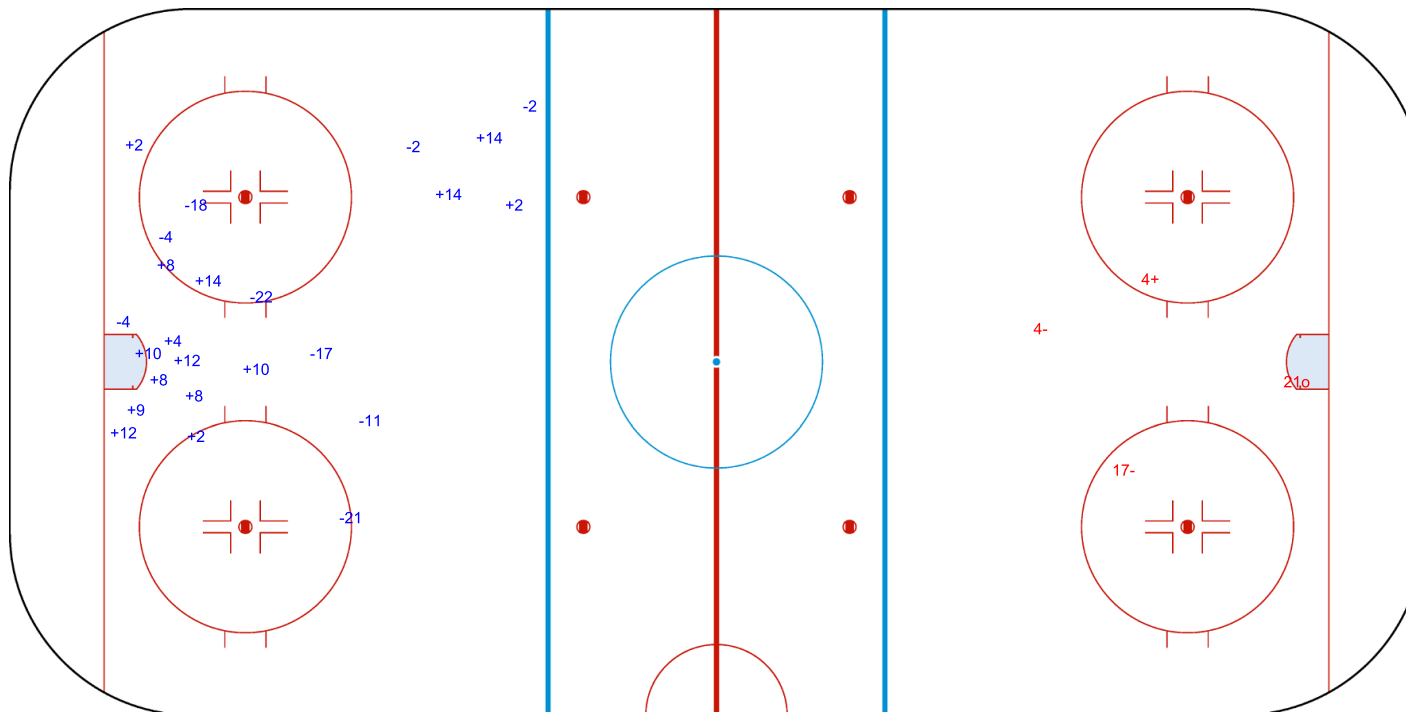

SHOT CHART

TPE - POL

Shots by POL
Goals (o): 0
SSG (+): 15
SSP (-): 0
SPG (-): 9

GK 1 of TPE

1st Period

Shots by TPE
Goals (o): 1
SSP (>): 0
SSG (+): 1
SPG (-): 2

GK 1 of POL

Shots by TPE