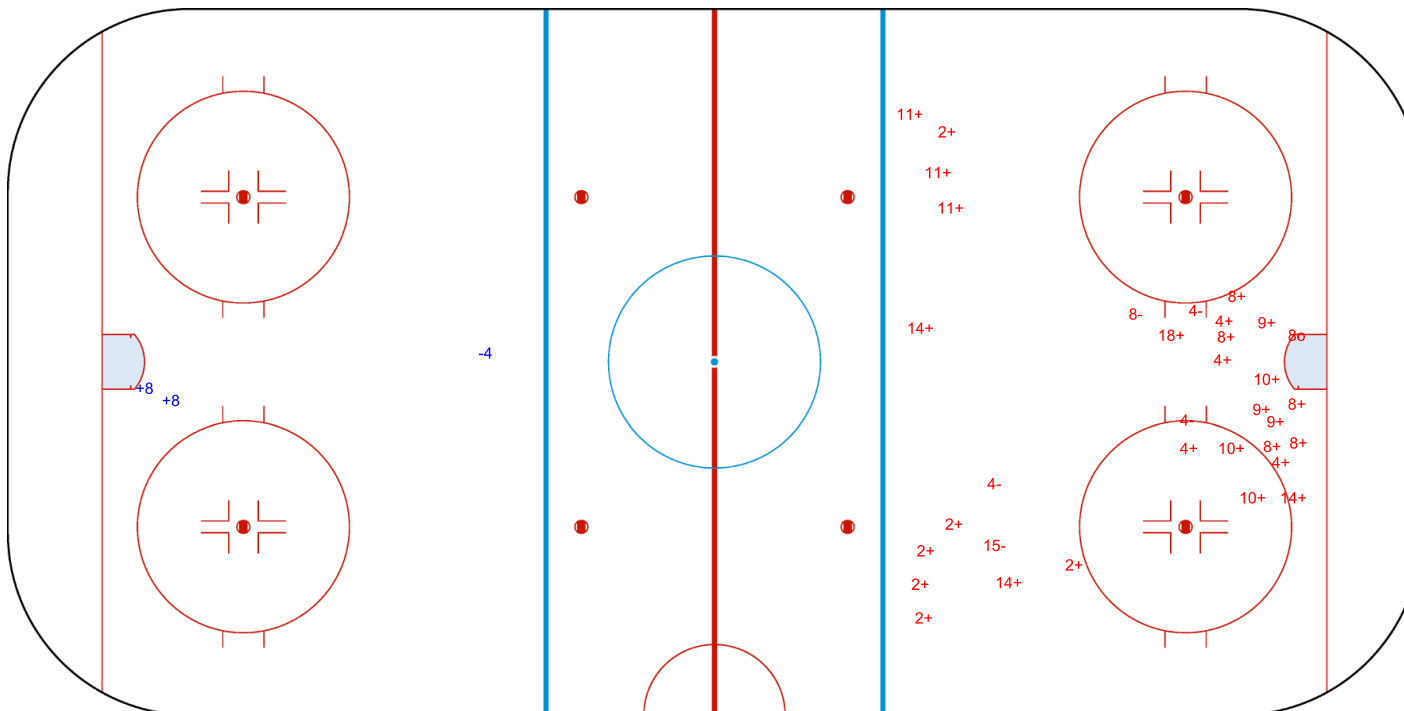

Goals (o): 0 SSG (+): 2

SSP (<): 0 SPG (-): 1

GK 1 of POL

2nd Period

Shots by POL

Goals (o): 1 SSG (+): 28

SSP (>): 0 SPG (-): 5

GK 1 of TPE

Shots by POL
Goals (o): 0
SSP (<): 0
SSG (+): 22
SPG (-): 7

GK 1 of TPE

TPE → 3rd Period ← POL

Shots by TPE
Goals (o): 0
SSP (>): 0
SSG (+): 1
SPG (-): 3

GK 1 of POL

Shots by POL

Goals (o): 0 SSG (+): 2
SSP (<): 0 SPG (-): 2